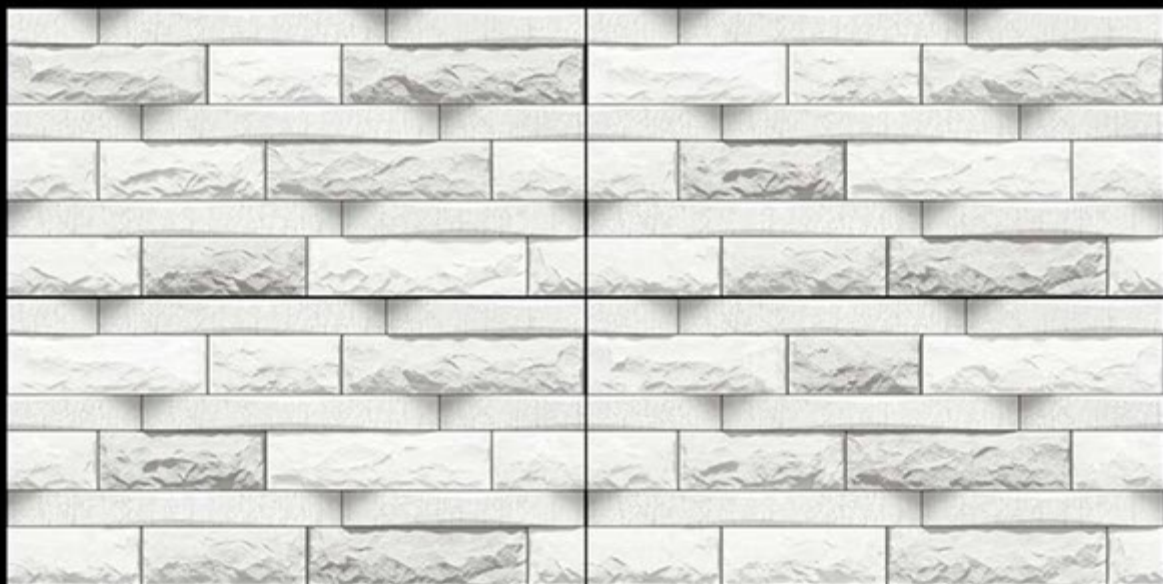

Contact no. +91 99980 87802

EXAGRES INTERNATIONAL
PRIVATE LIMITED

Size : 600X300 MM
Series : HARD MATT
Design No. : HM_11816

Contact no. +91 99980 87802

EXAGRES INTERNATIONAL
PRIVATE LIMITED

Size : 600X300 MM
Series : HARD MATT
Design No. : HM_11817