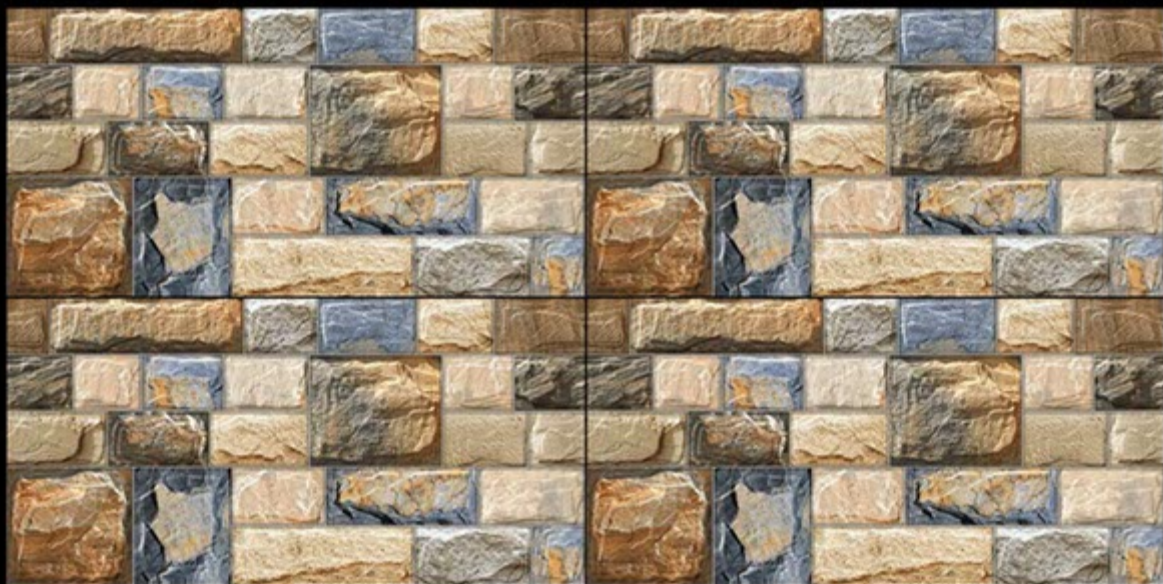

Contact no. +91 99980 87802