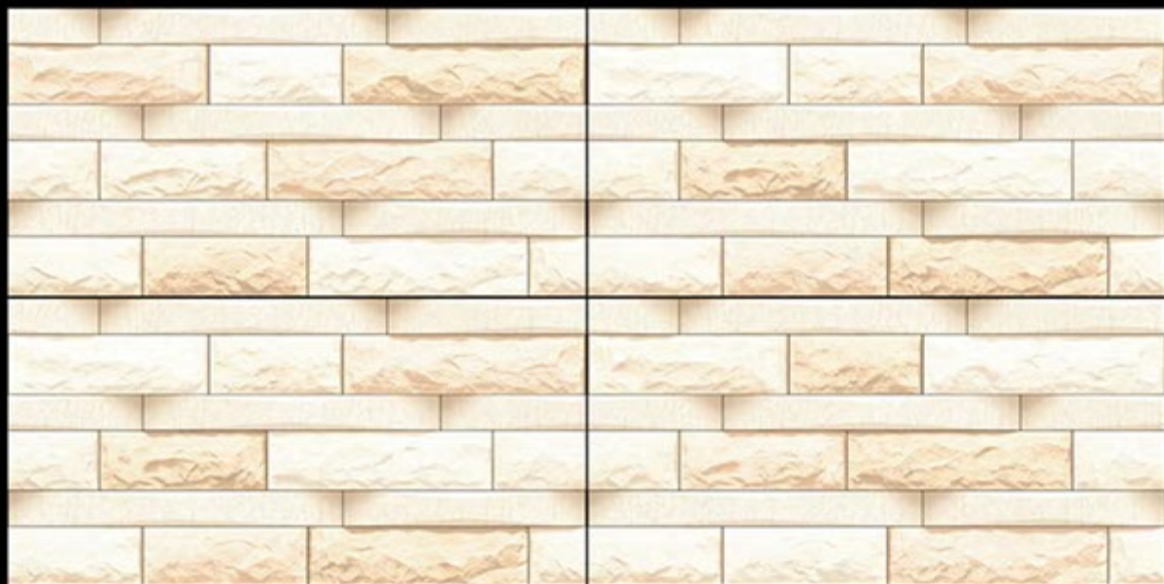

Contact no. +91 99980 87802