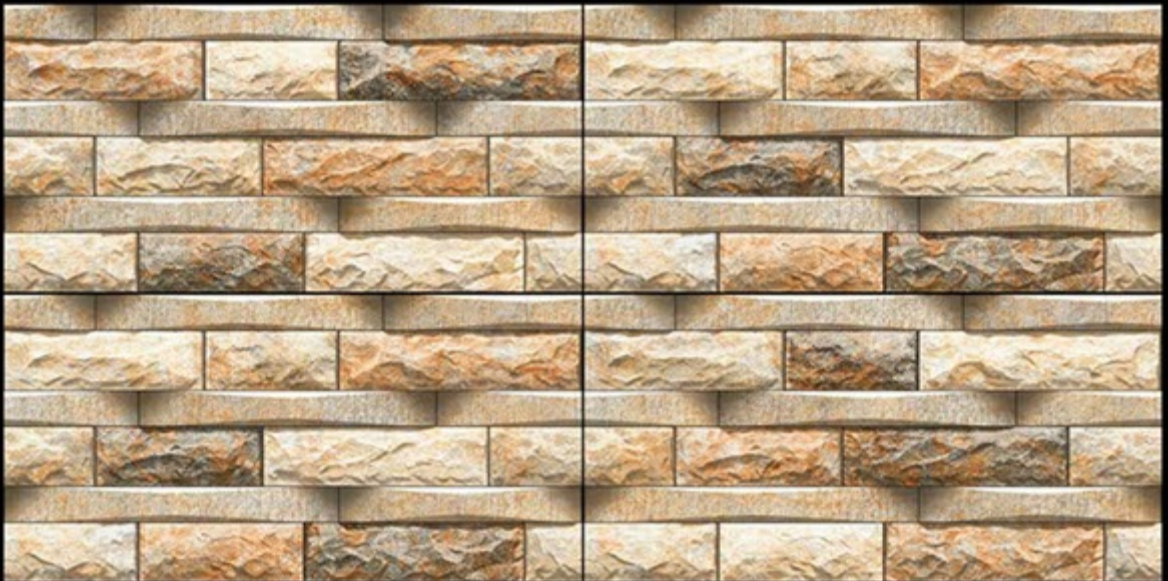

Contact no. +91 99980 87802

EXAGRES INTERNATIONAL
PRIVATE LIMITED

Size : 600X300 MM

Series : HARD MATT

Design No. : HM_11824

Contact no. +91 99980 87802

EXAGRES INTERNATIONAL
PRIVATE LIMITED

Size : 600X300 MM
Series : HARD MATT
Design No. : HM_11825