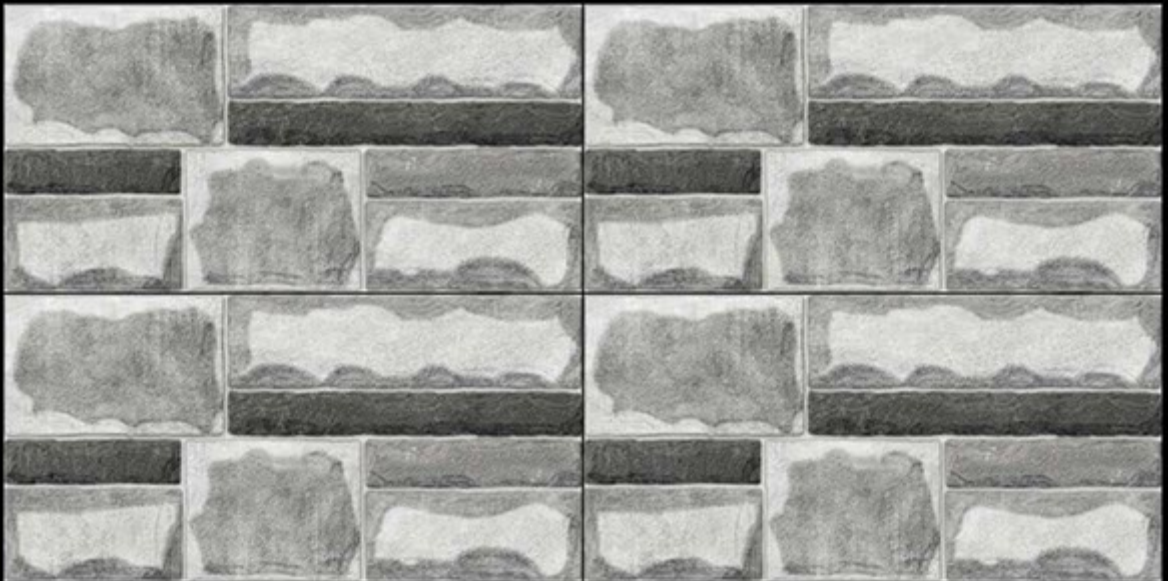

Contact no. +91 99980 87802