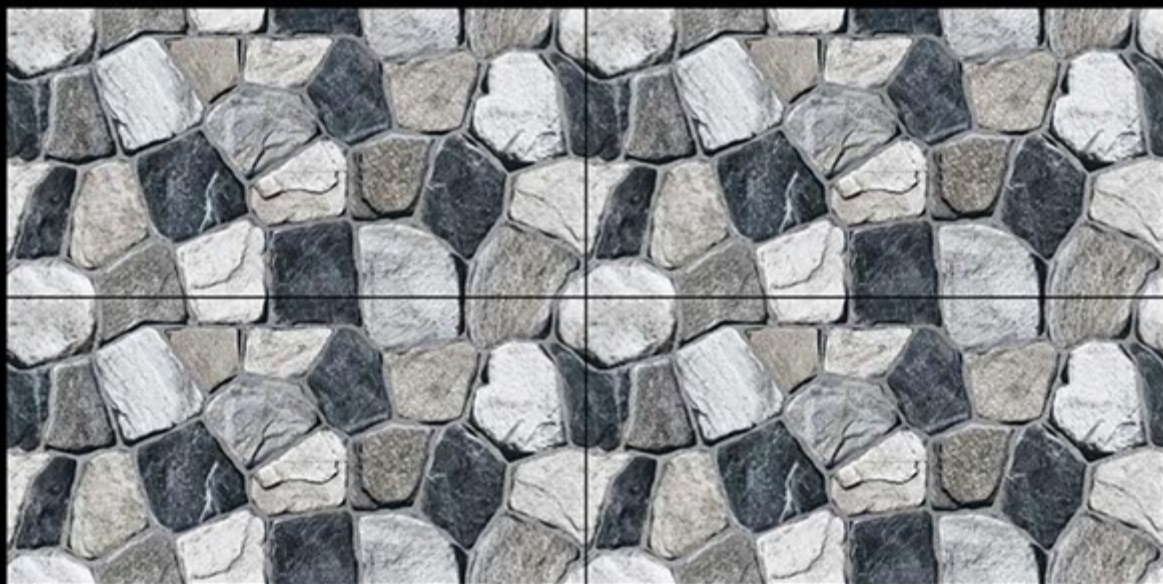

Contact no. +91 99980 87802

EXAGRES INTERNATIONAL
PRIVATE LIMITED

Size : 600X300 MM
Series : HARD MATT
Design No. : HM_11820

Contact no. +91 99980 87802

EXAGRES INTERNATIONAL
PRIVATE LIMITED

Size : 600X300 MM
Series : HARD MATT
Design No. : HM_11821