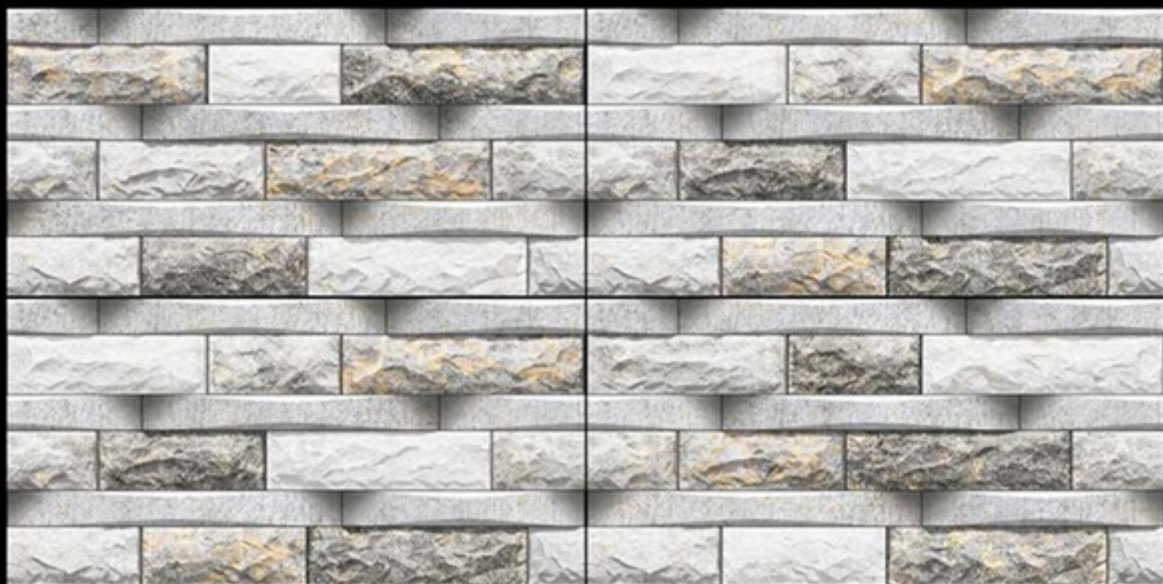

Contact no. +91 99980 87802