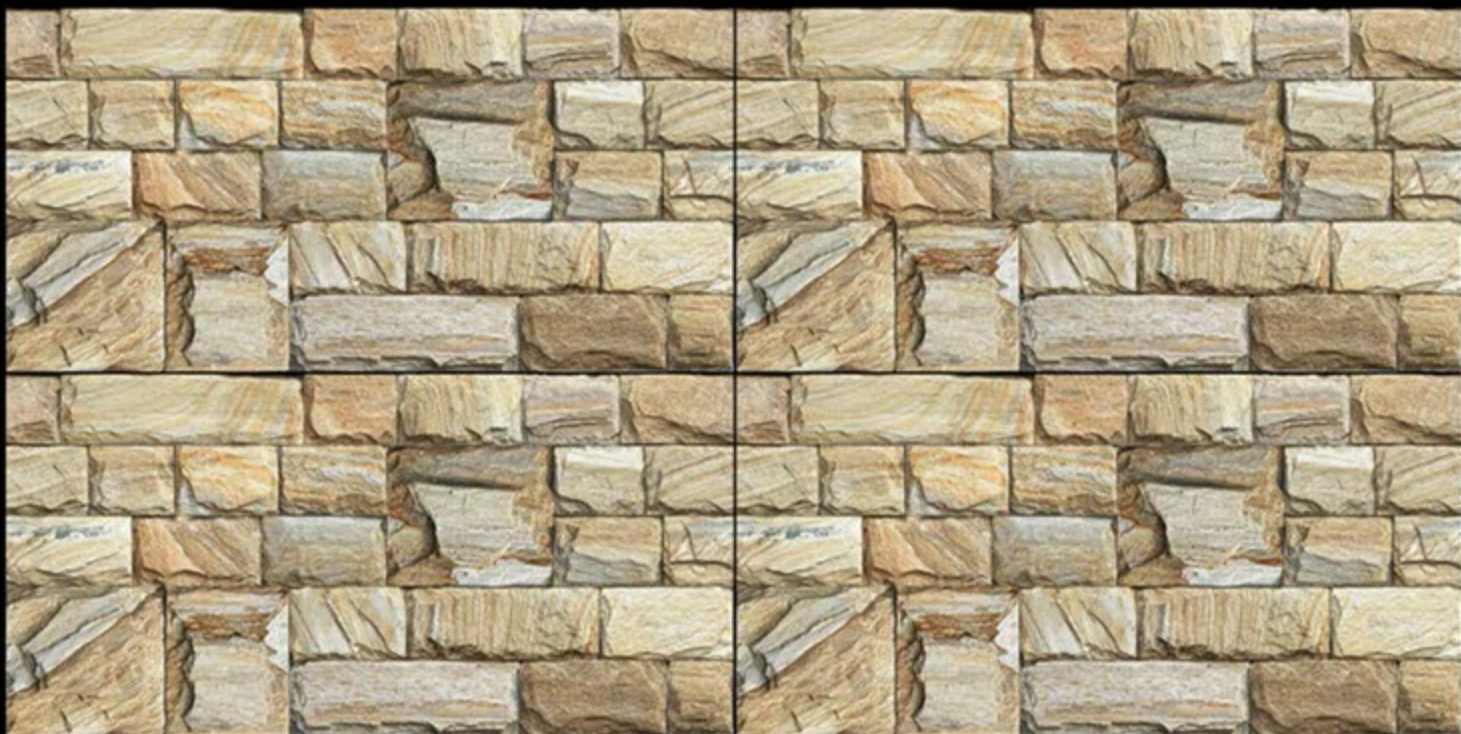

Contact no. +91 99980 87802