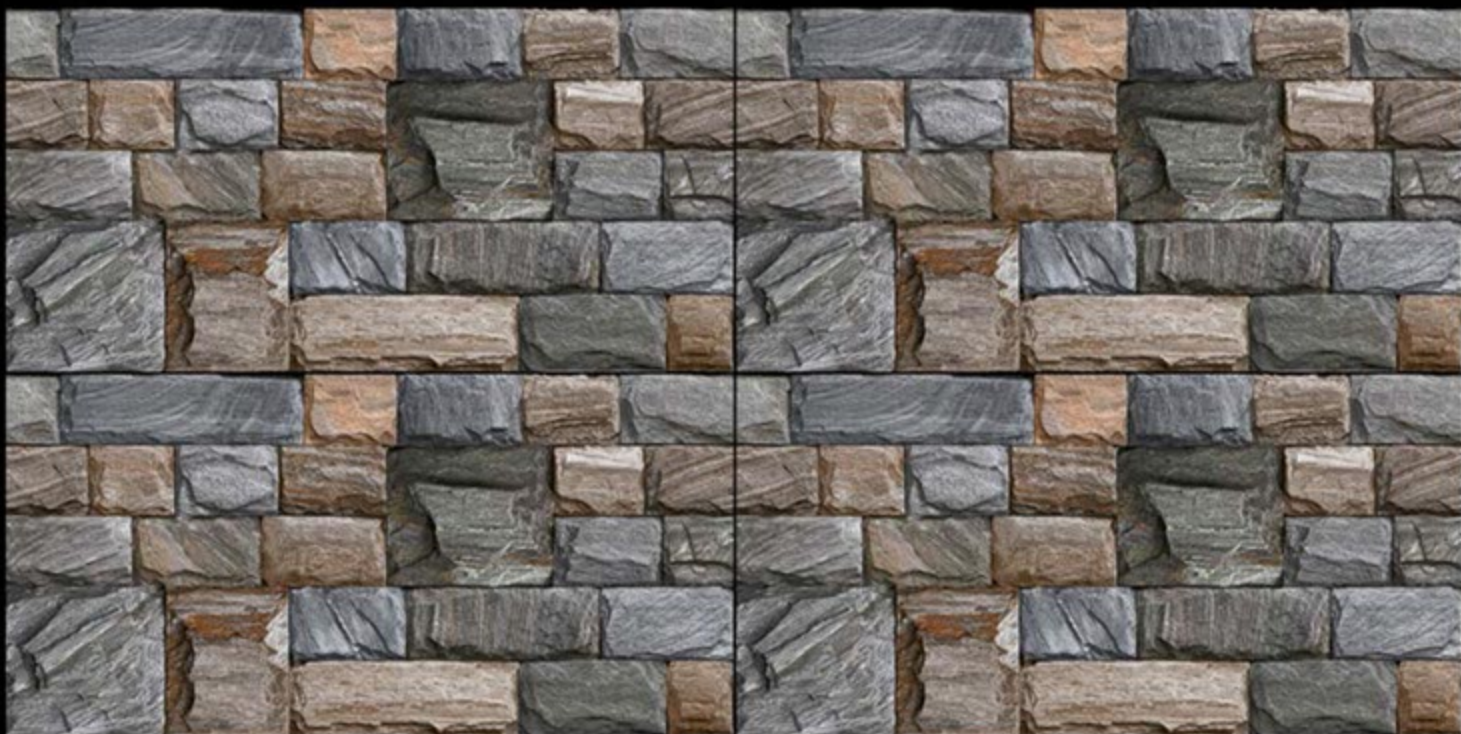

Contact no. +91 99980 87802