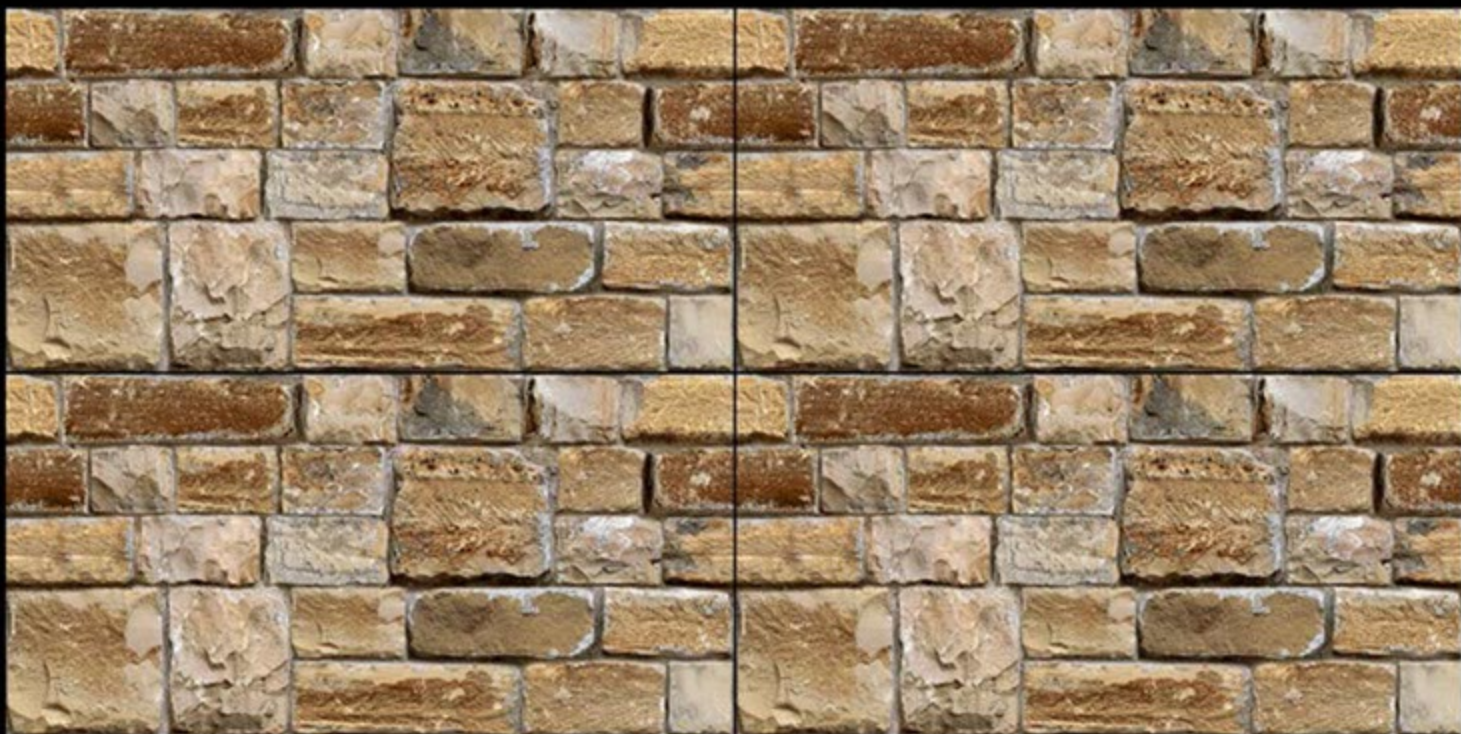

Contact no. +91 99980 87802