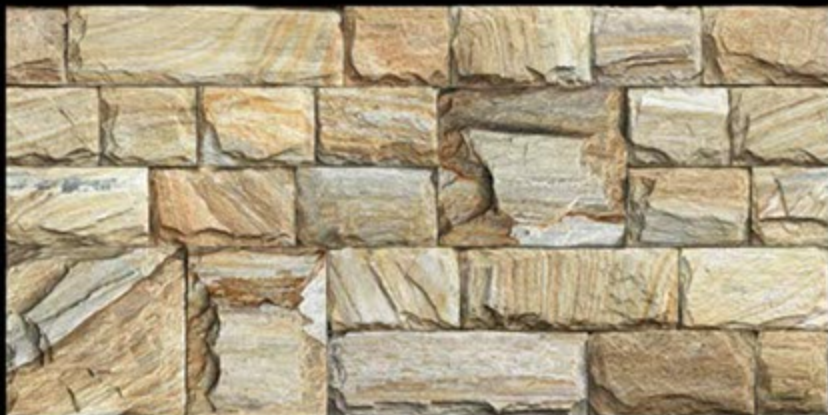

Contact no. +91 99980 87802

**EXAGRES INTERNATIONAL**  
PRIVATE LIMITED

**Size : 600X300 MM**  
**Series : Glossy**  
**Design No. : EG-11708**

Contact no. +91 99980 87802

**EXAGRES INTERNATIONAL**  
PRIVATE LIMITED