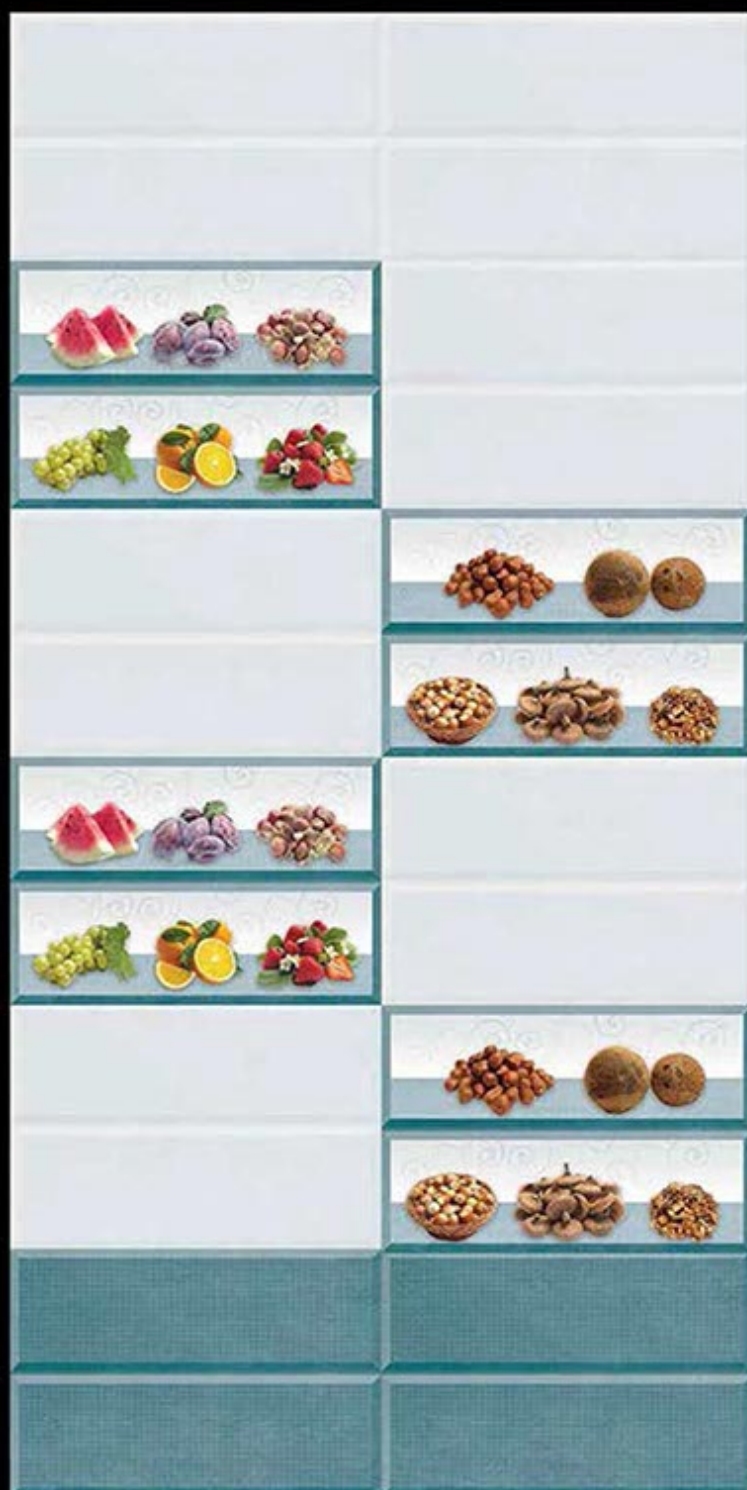

## KITCHEN SERIES

202-LT

202-HL-C

202-HL-D

202-DK

10"X15"  
DIGITAL WALL TILES

EXAGRES INTERNATIONAL  
PRIVATE LIMITED

KITCHEN SERIES