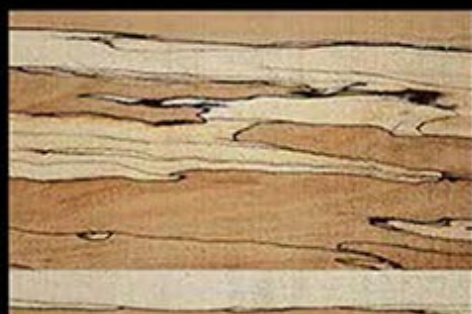

10"X15"

DIGITAL WALL TILES

EXAGRES INTERNATIONAL
PRIVATE LIMITED

GLOSSY WOOD SERIES

5025-LT

5025_HL_A

5025-DK