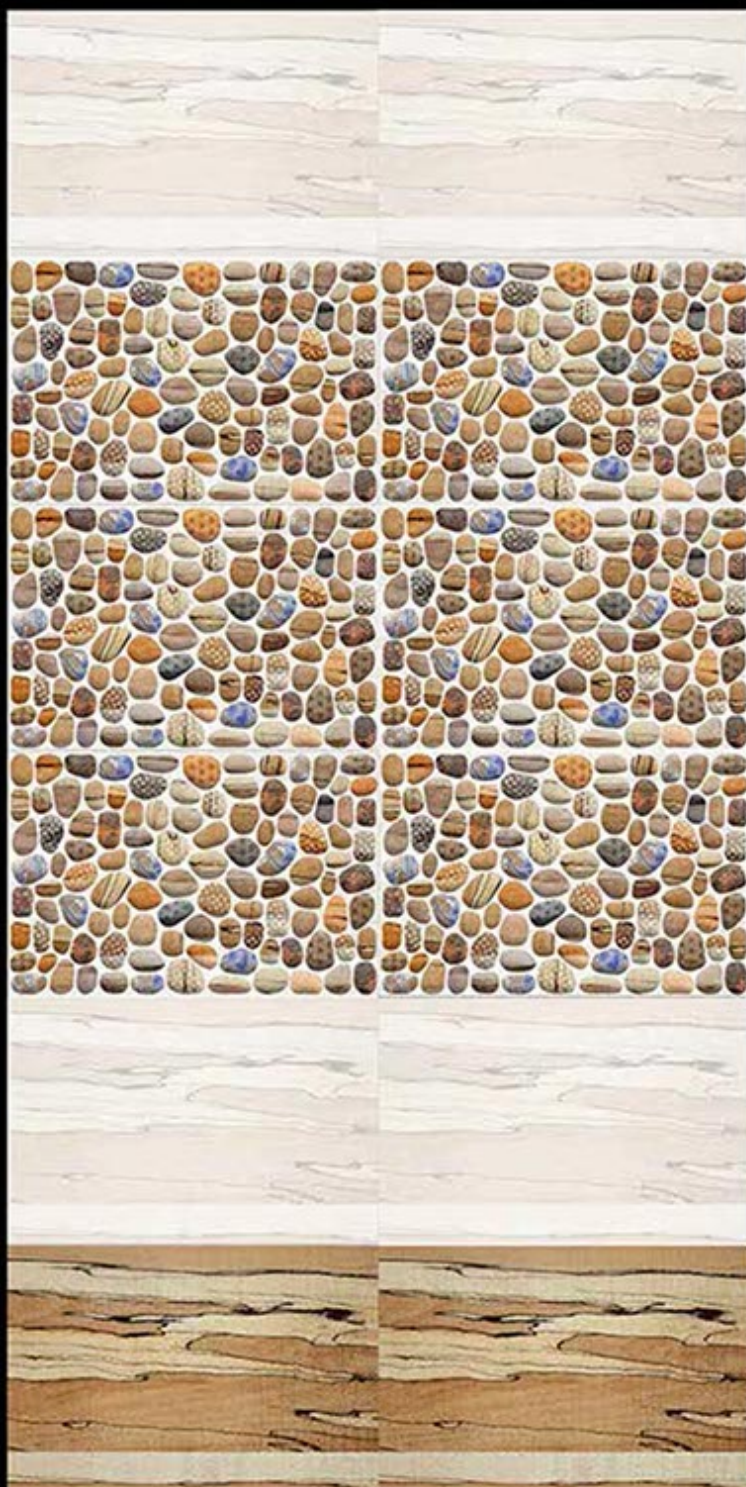

10"X15"

DIGITAL WALL TILES

EXAGRES INTERNATIONAL
PRIVATE LIMITED

GLOSSY WOOD SERIES

5025-LT

5025_HL_A

5025-DK