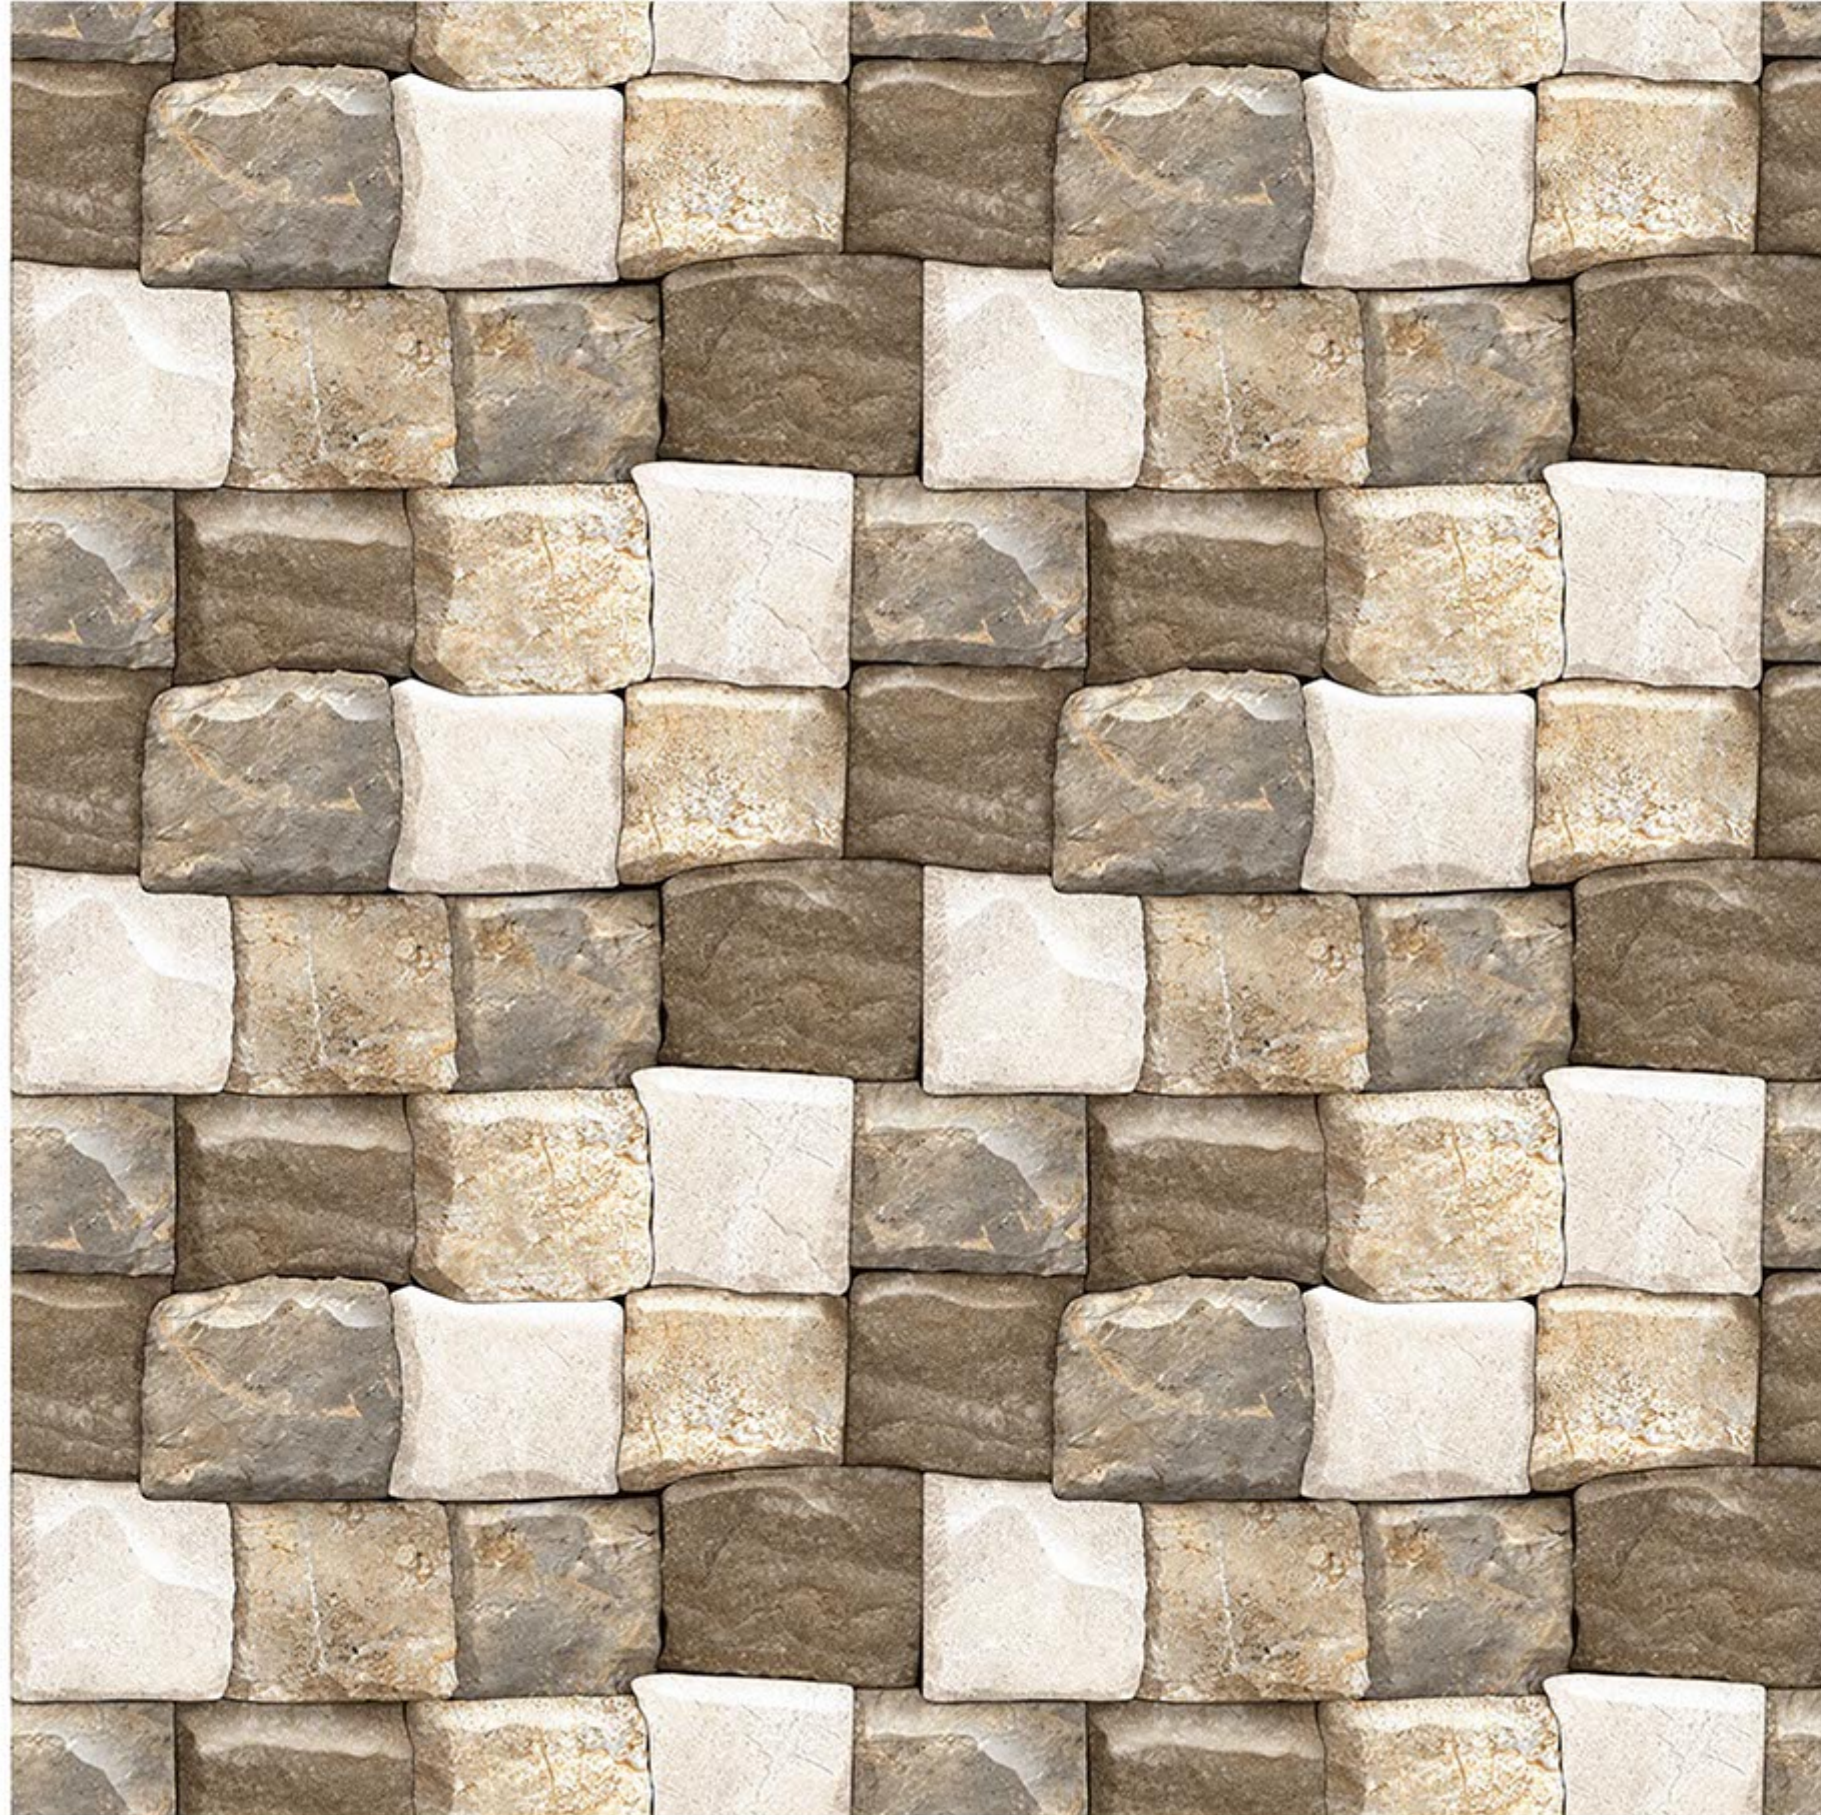

EXAGRES INTERNATIONAL
PRIVATE LIMITED

300X450 MM
Glossy Elevation Series

Contact no. +91 99980 87802

GL_2753