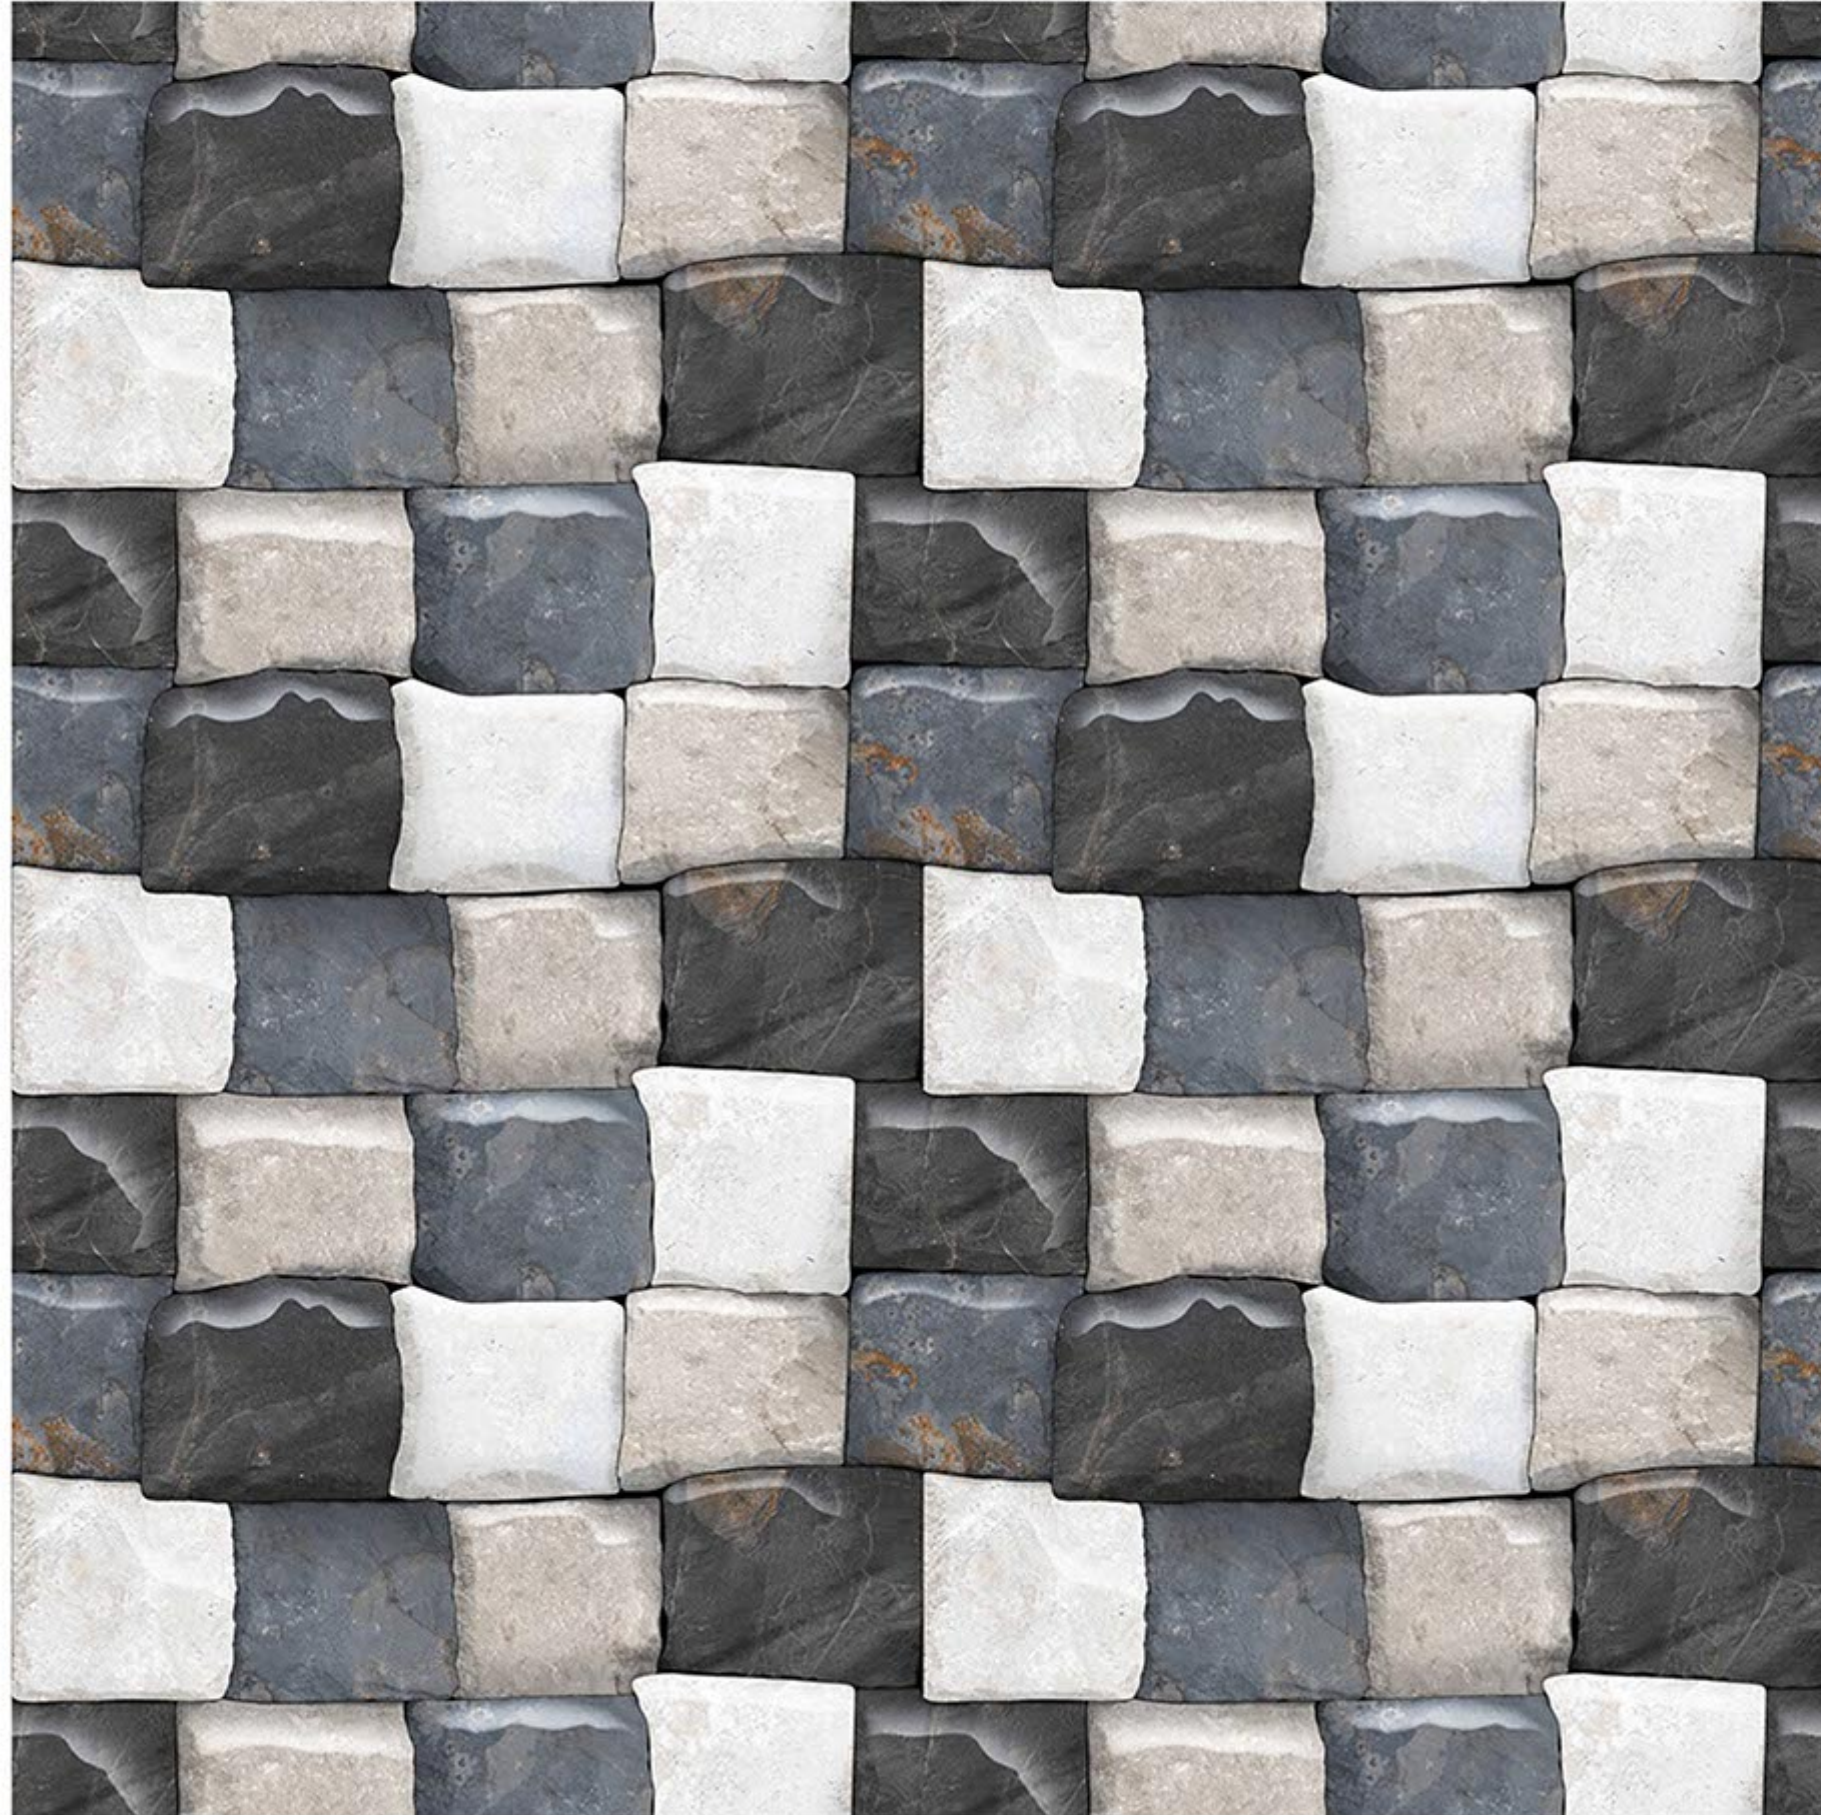

EXAGRES INTERNATIONAL
PRIVATE LIMITED

300X450 MM
Glossy Elevation Series

Contact no. +91 99980 87802

GL_2751