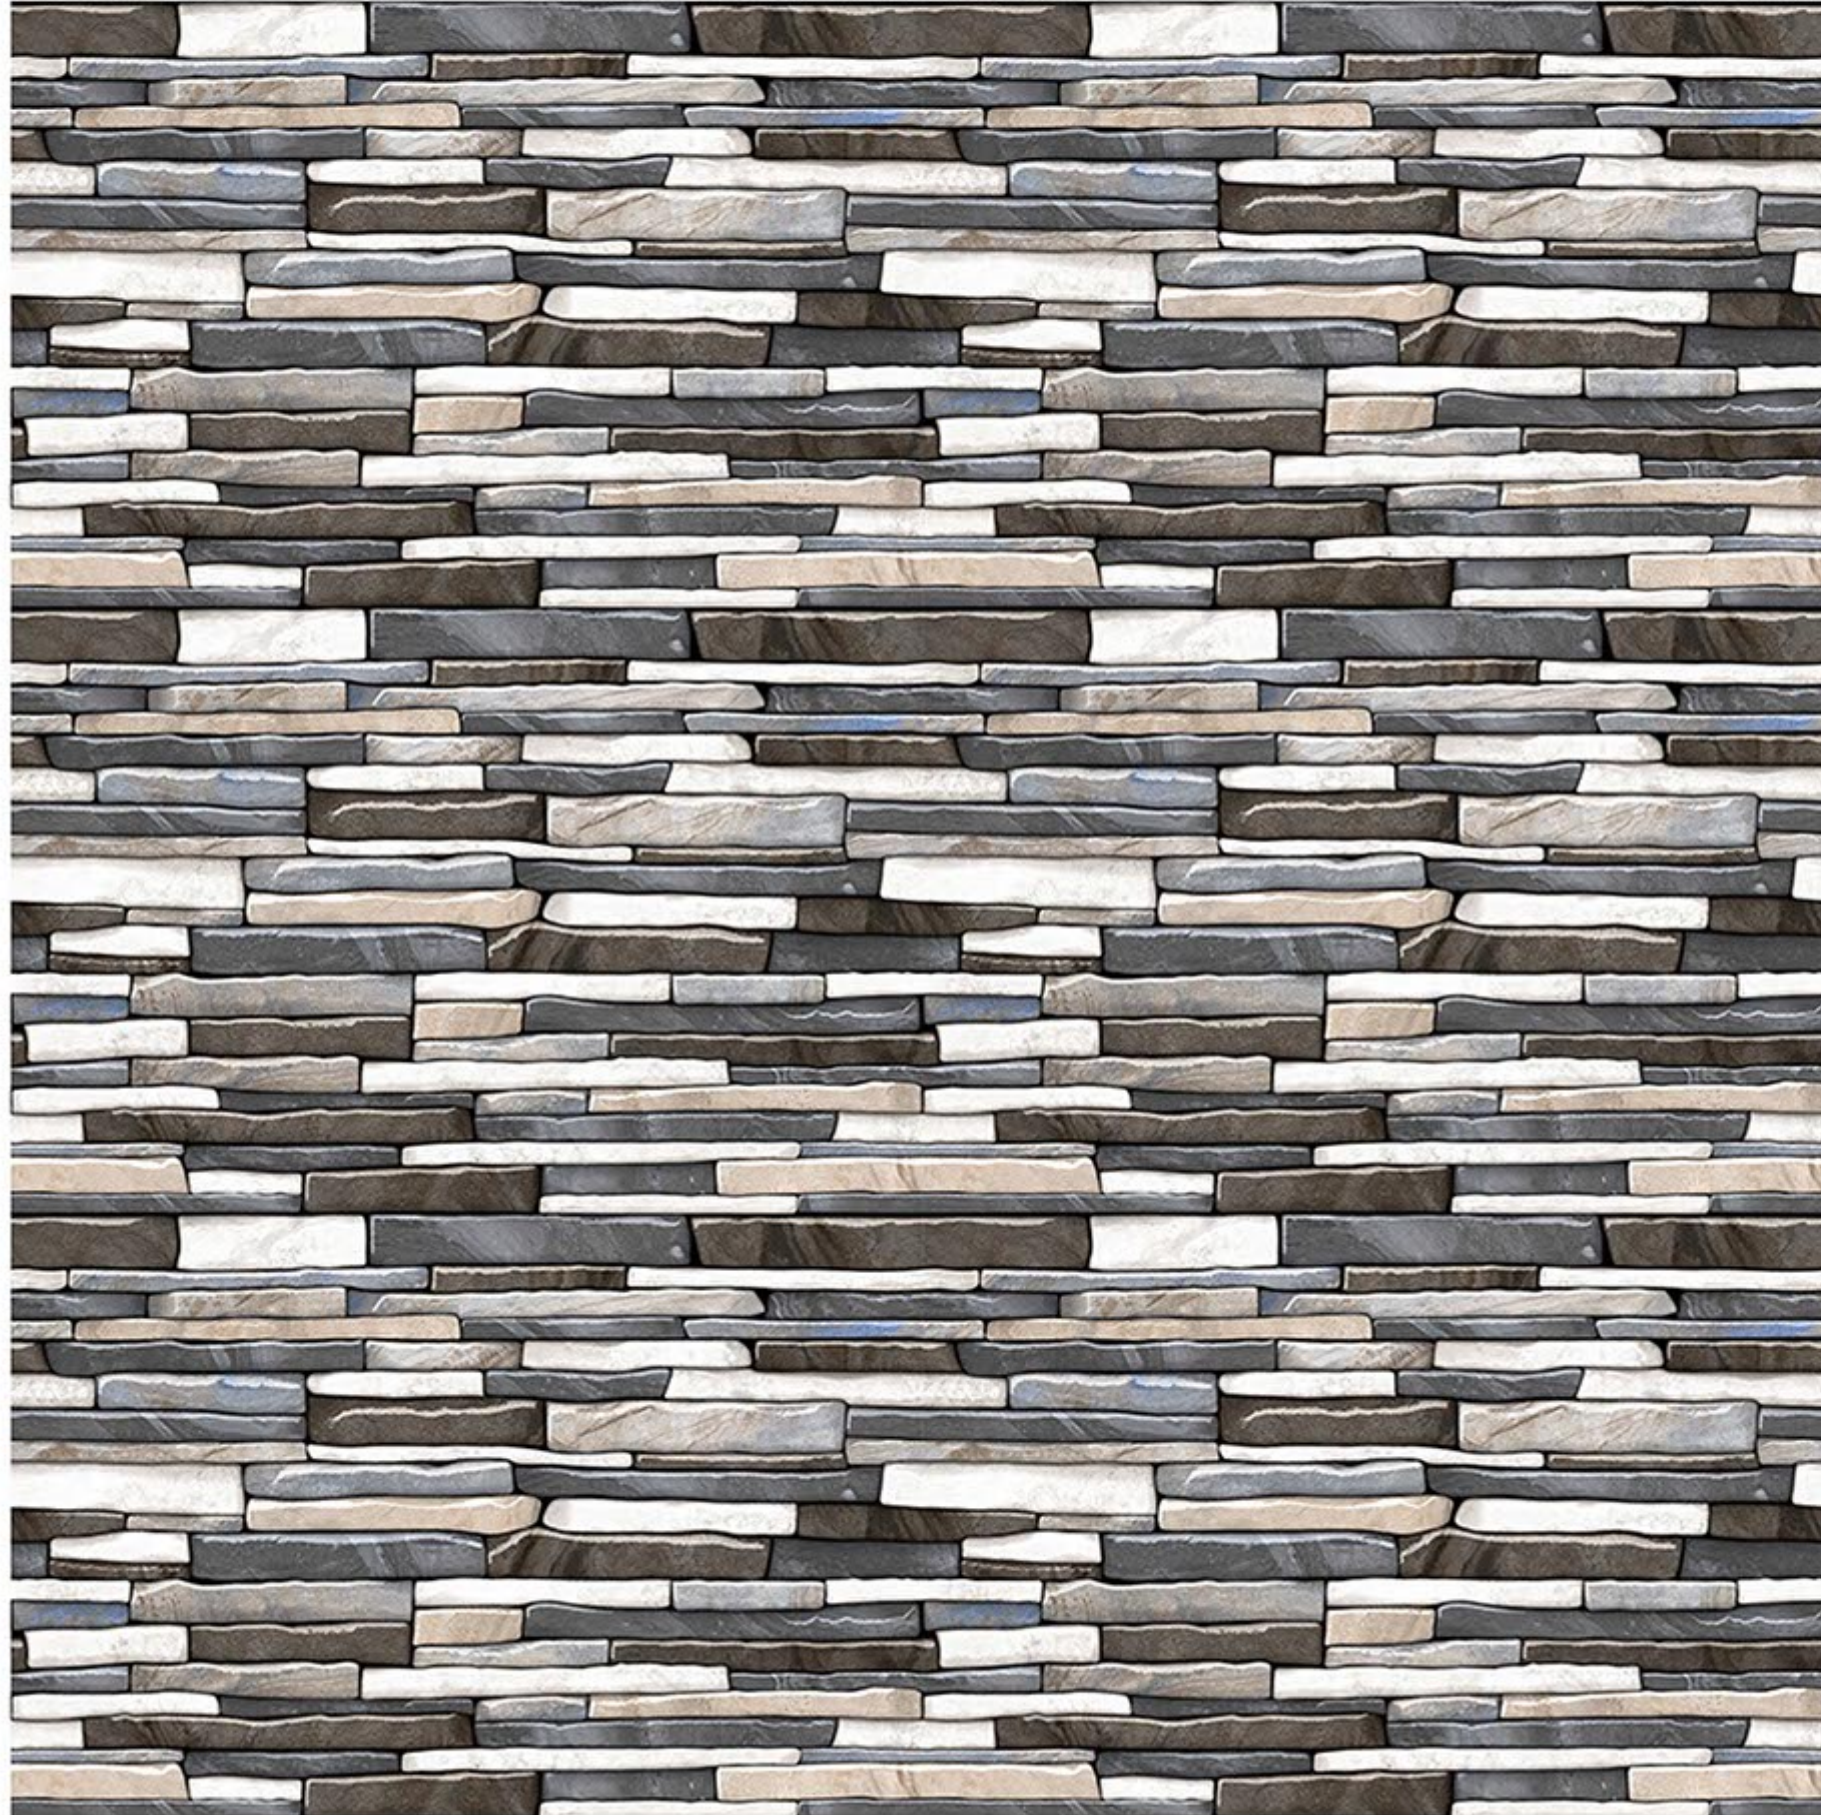

EXAGRES INTERNATIONAL
PRIVATE LIMITED

300X450 MM
Glossy Elevation Series

Contact no. +91 99980 87802

GL_2055