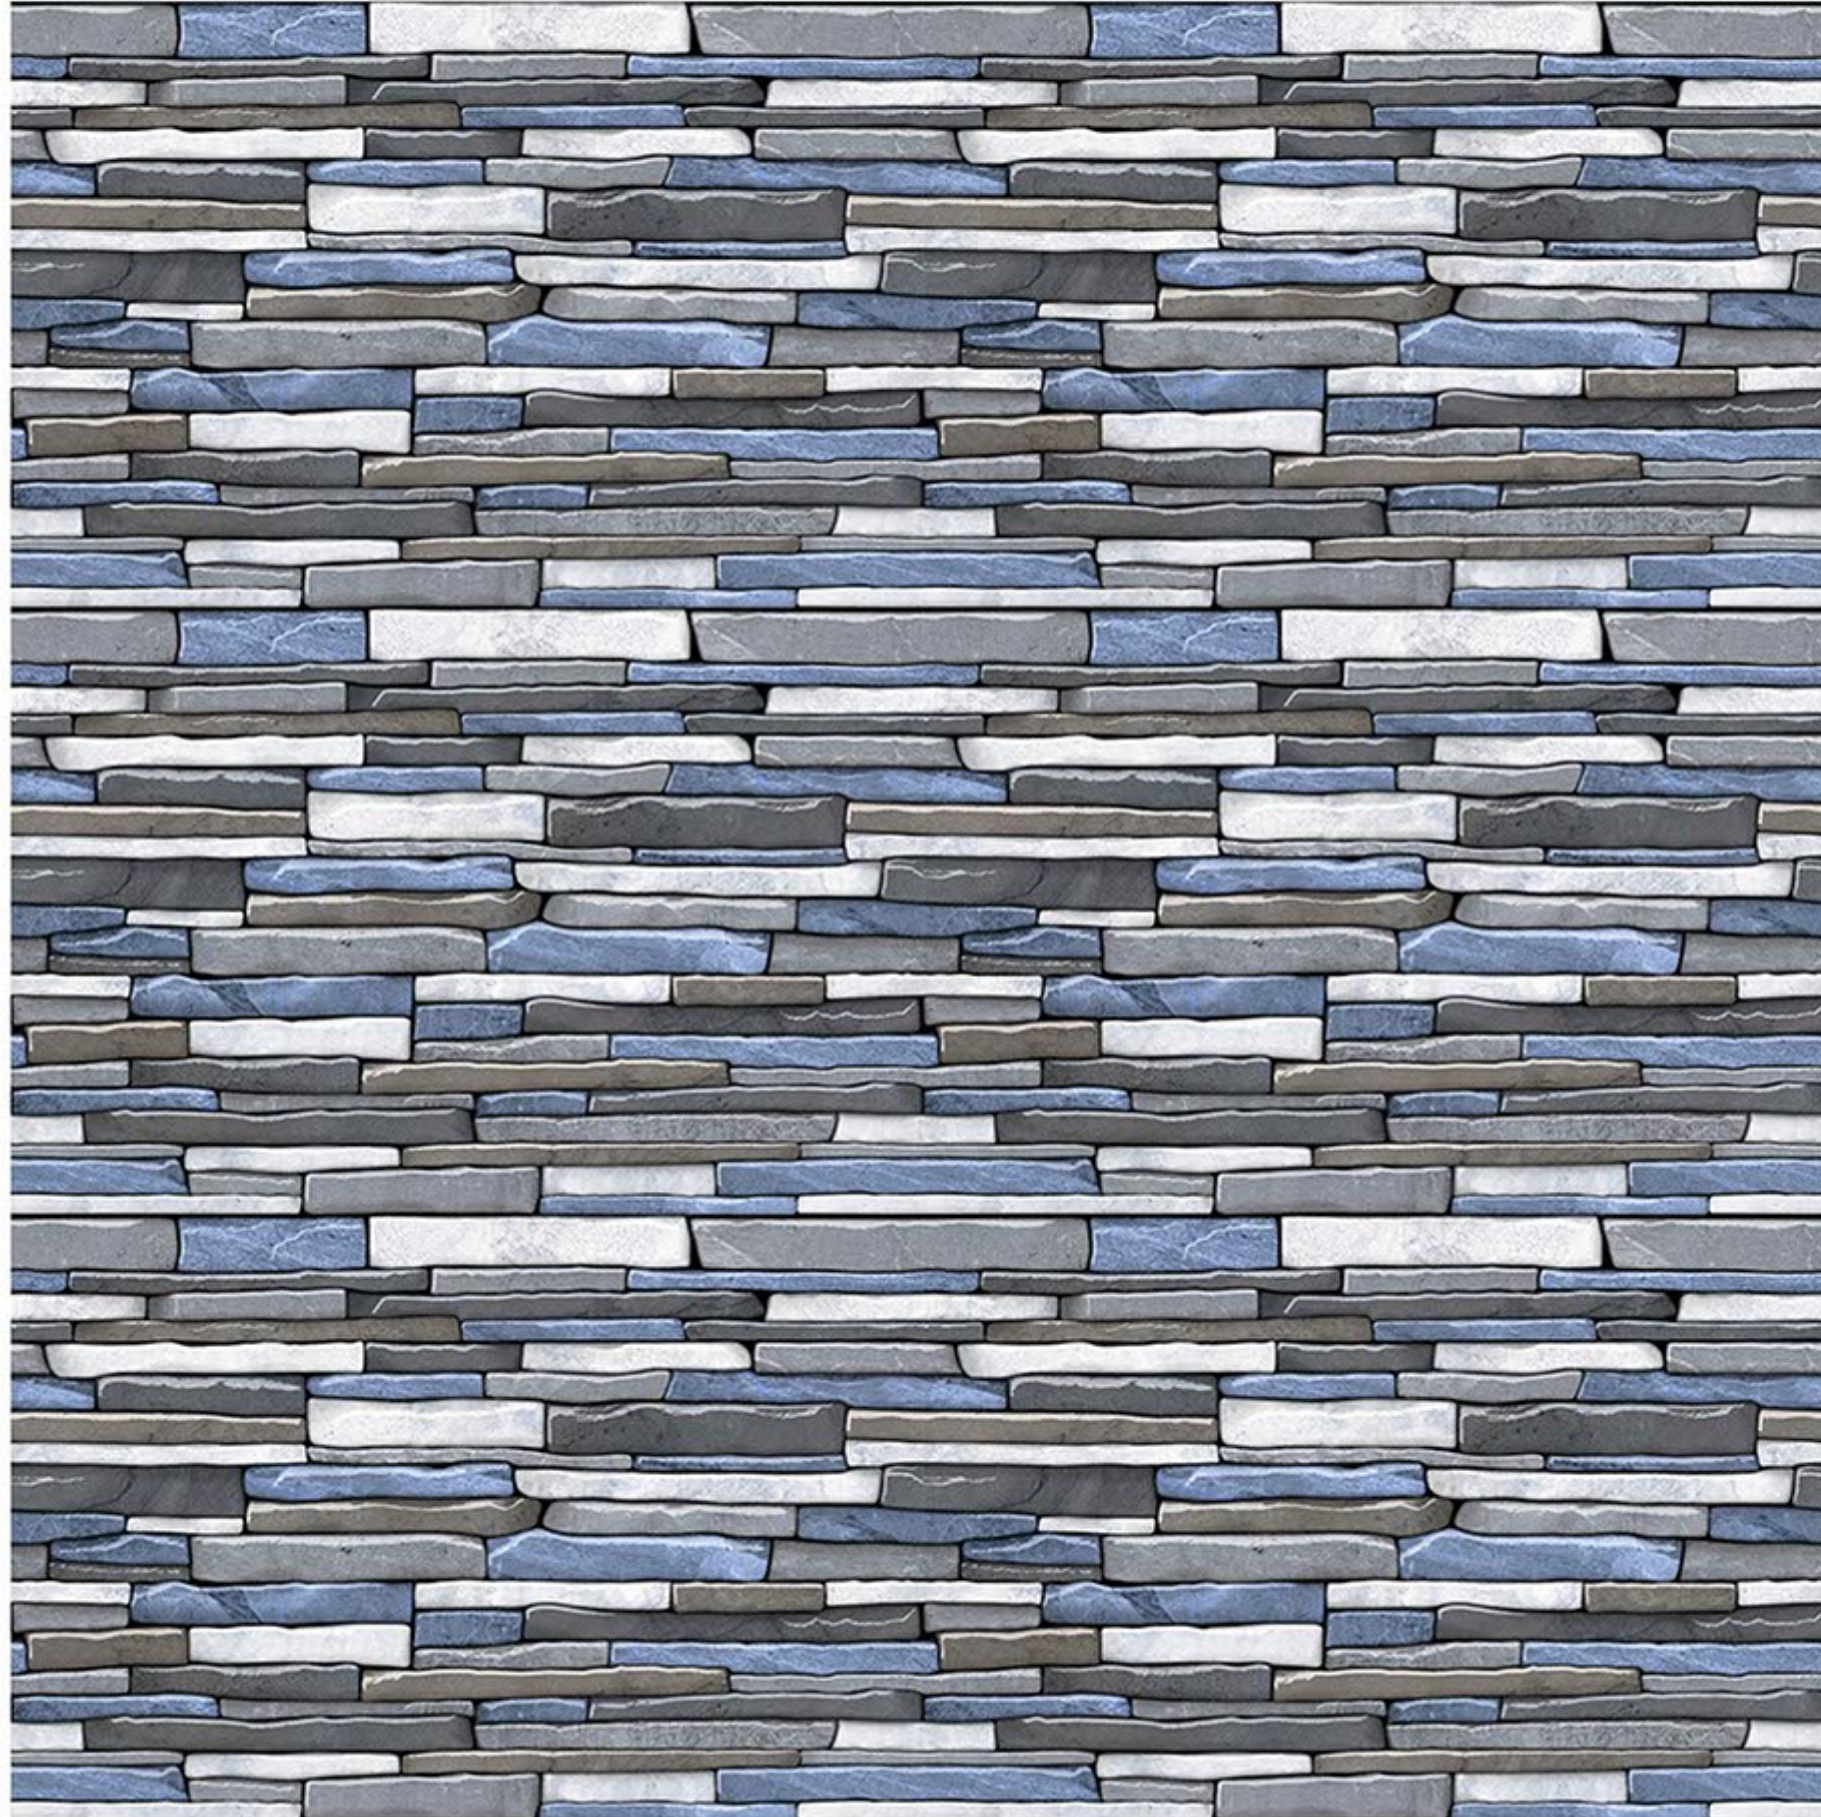

EXAGRES INTERNATIONAL
PRIVATE LIMITED

300X450 MM
Glossy Elevation Series

Contact no. +91 99980 87802

GL_2053