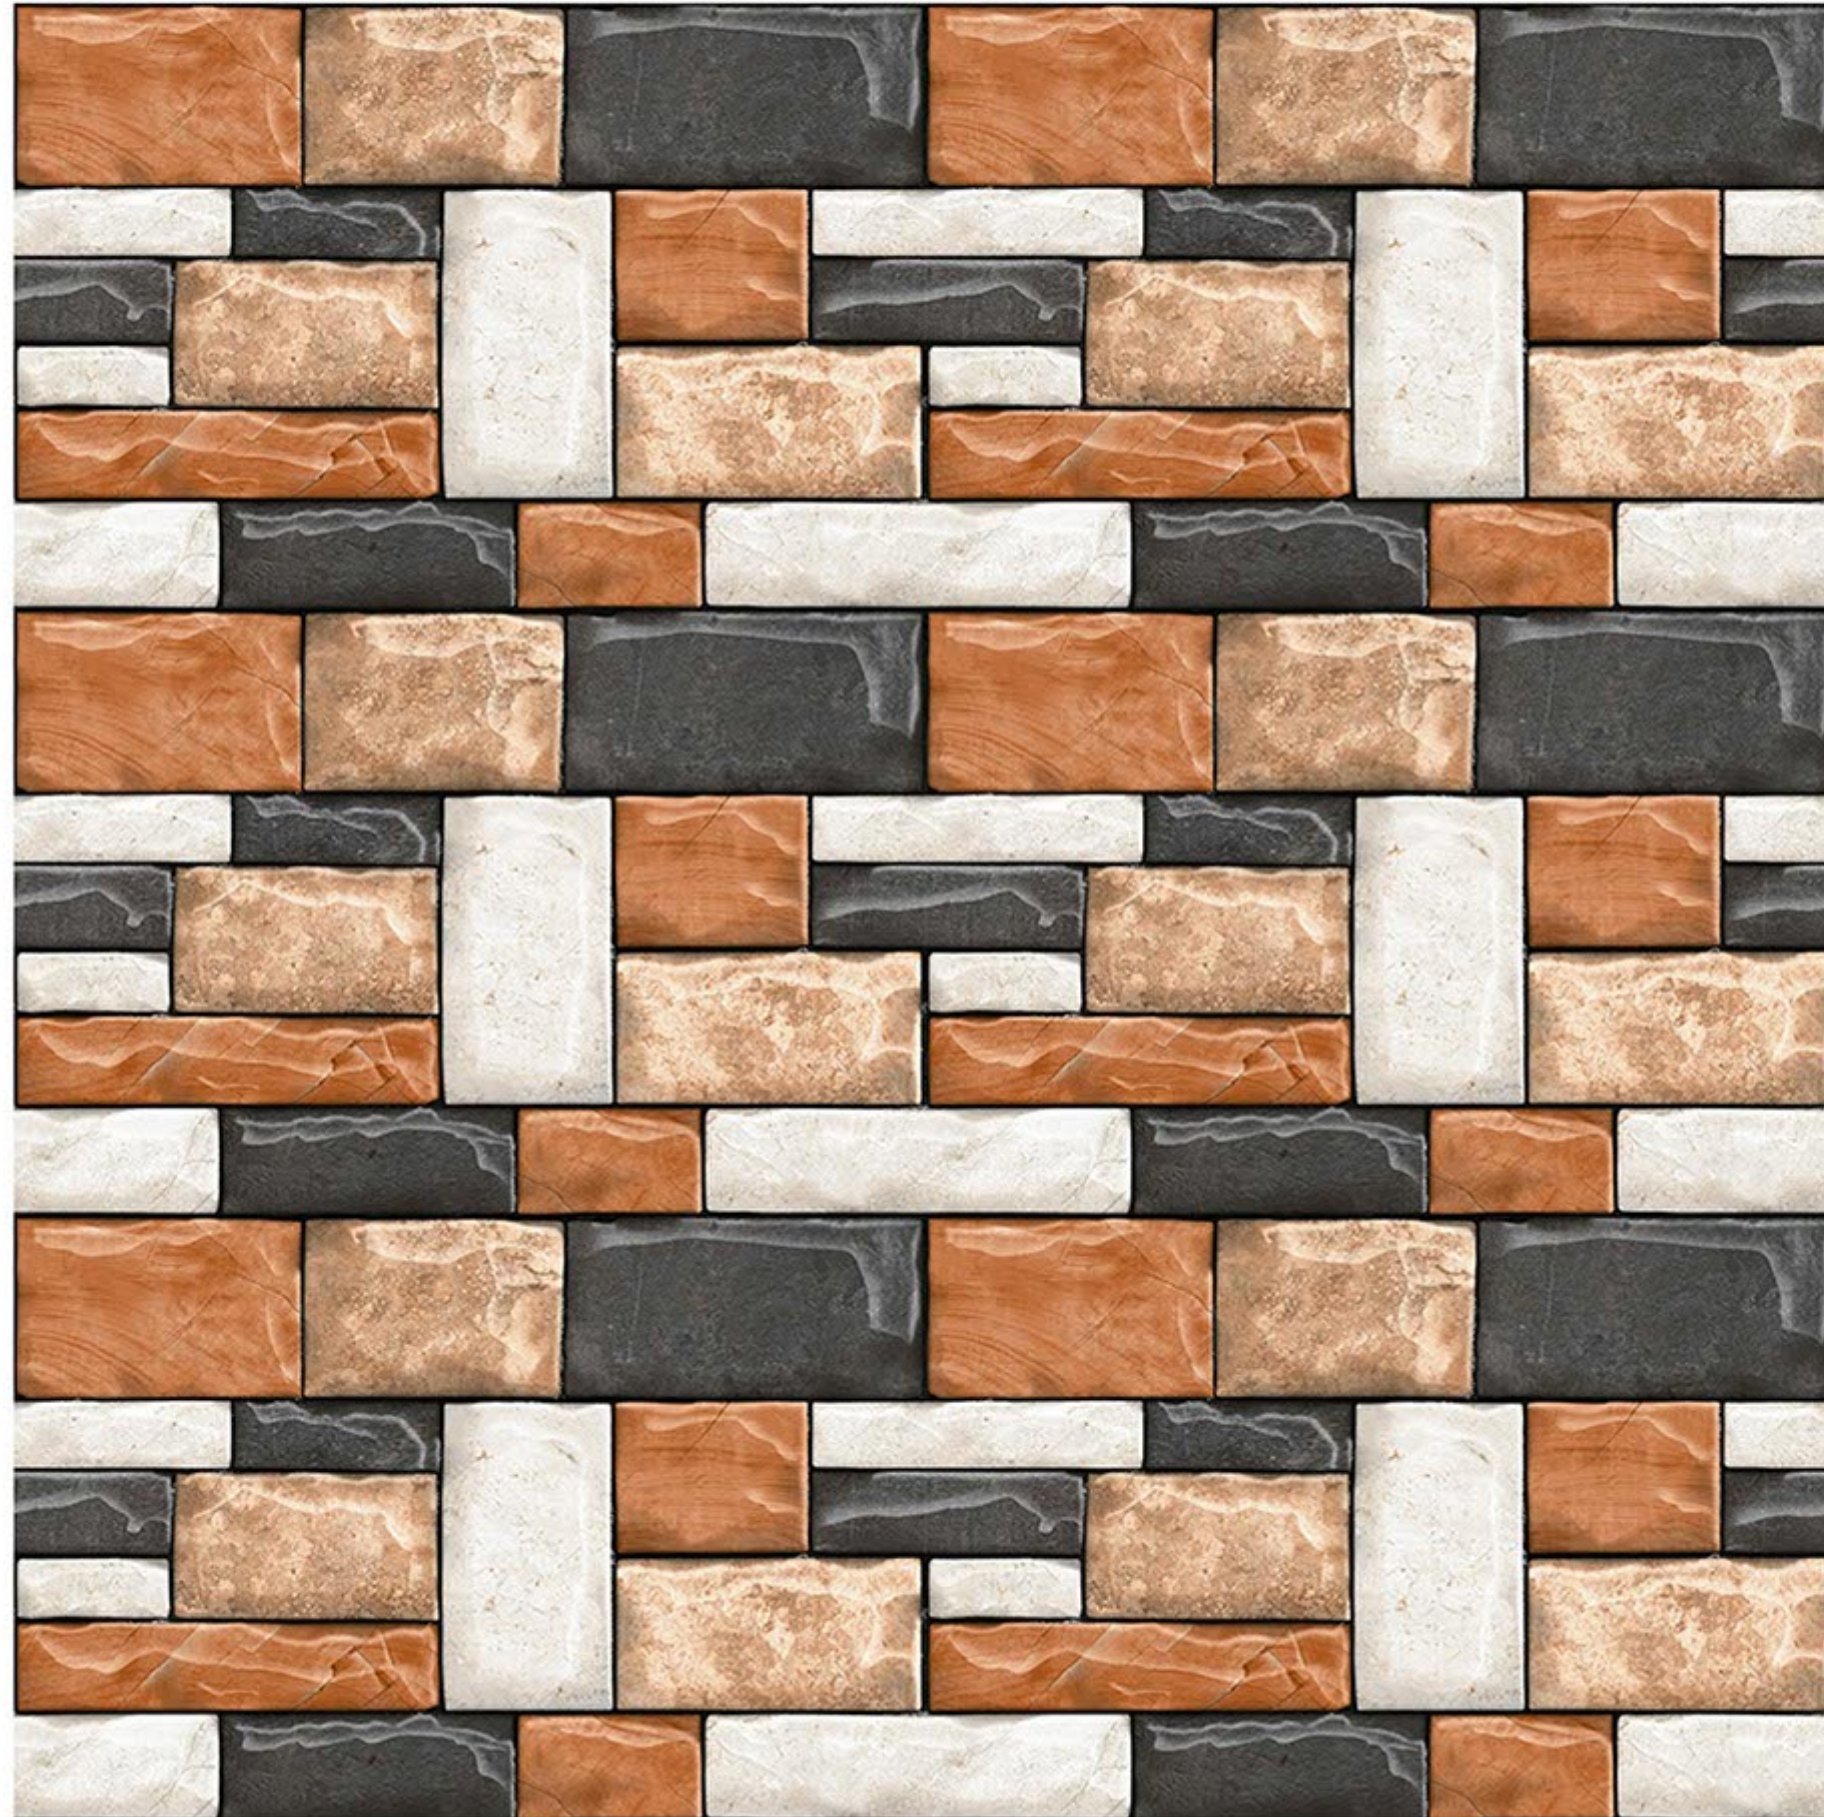

300X450 MM
Glossy Elevation Series

Contact no. +91 99980 87802

GL_2153

EXAGRES INTERNATIONAL
PRIVATE LIMITED

300X450 MM
Glossy Elevation Series

Contact no. +91 99980 87802

GL_2154

EXAGRES INTERNATIONAL
PRIVATE LIMITED