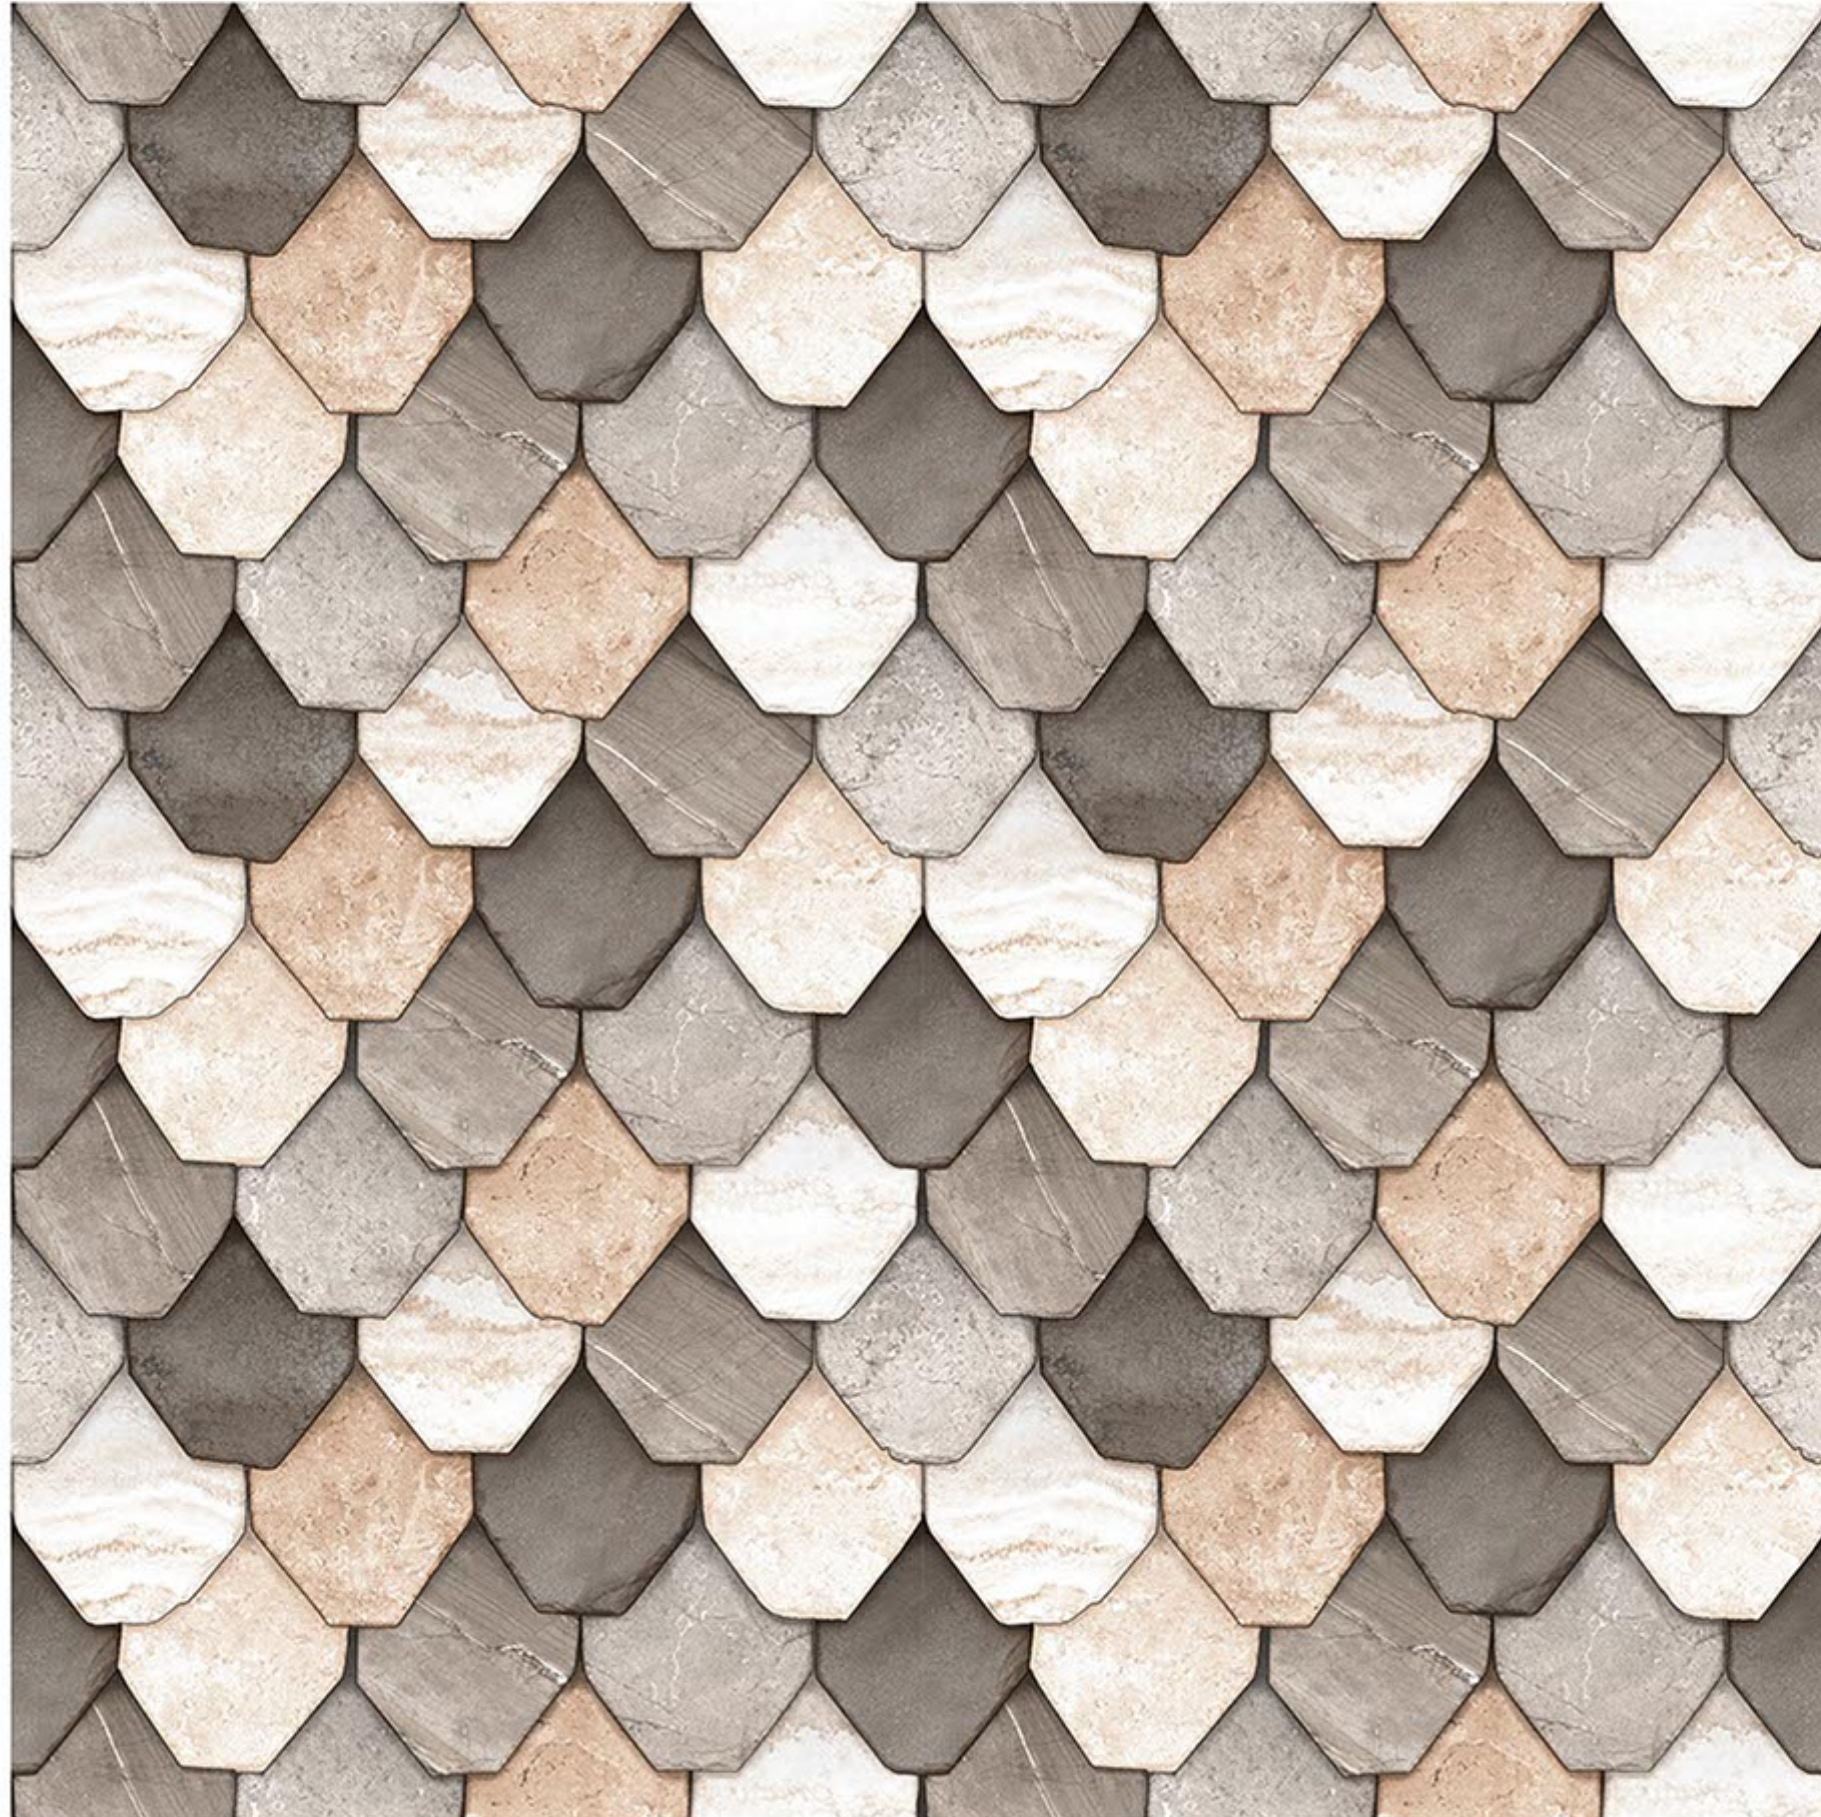

EXAGRES INTERNATIONAL
PRIVATE LIMITED

300X450 MM
Glossy Elevation Series

Contact no. +91 99980 87802

GL-2855