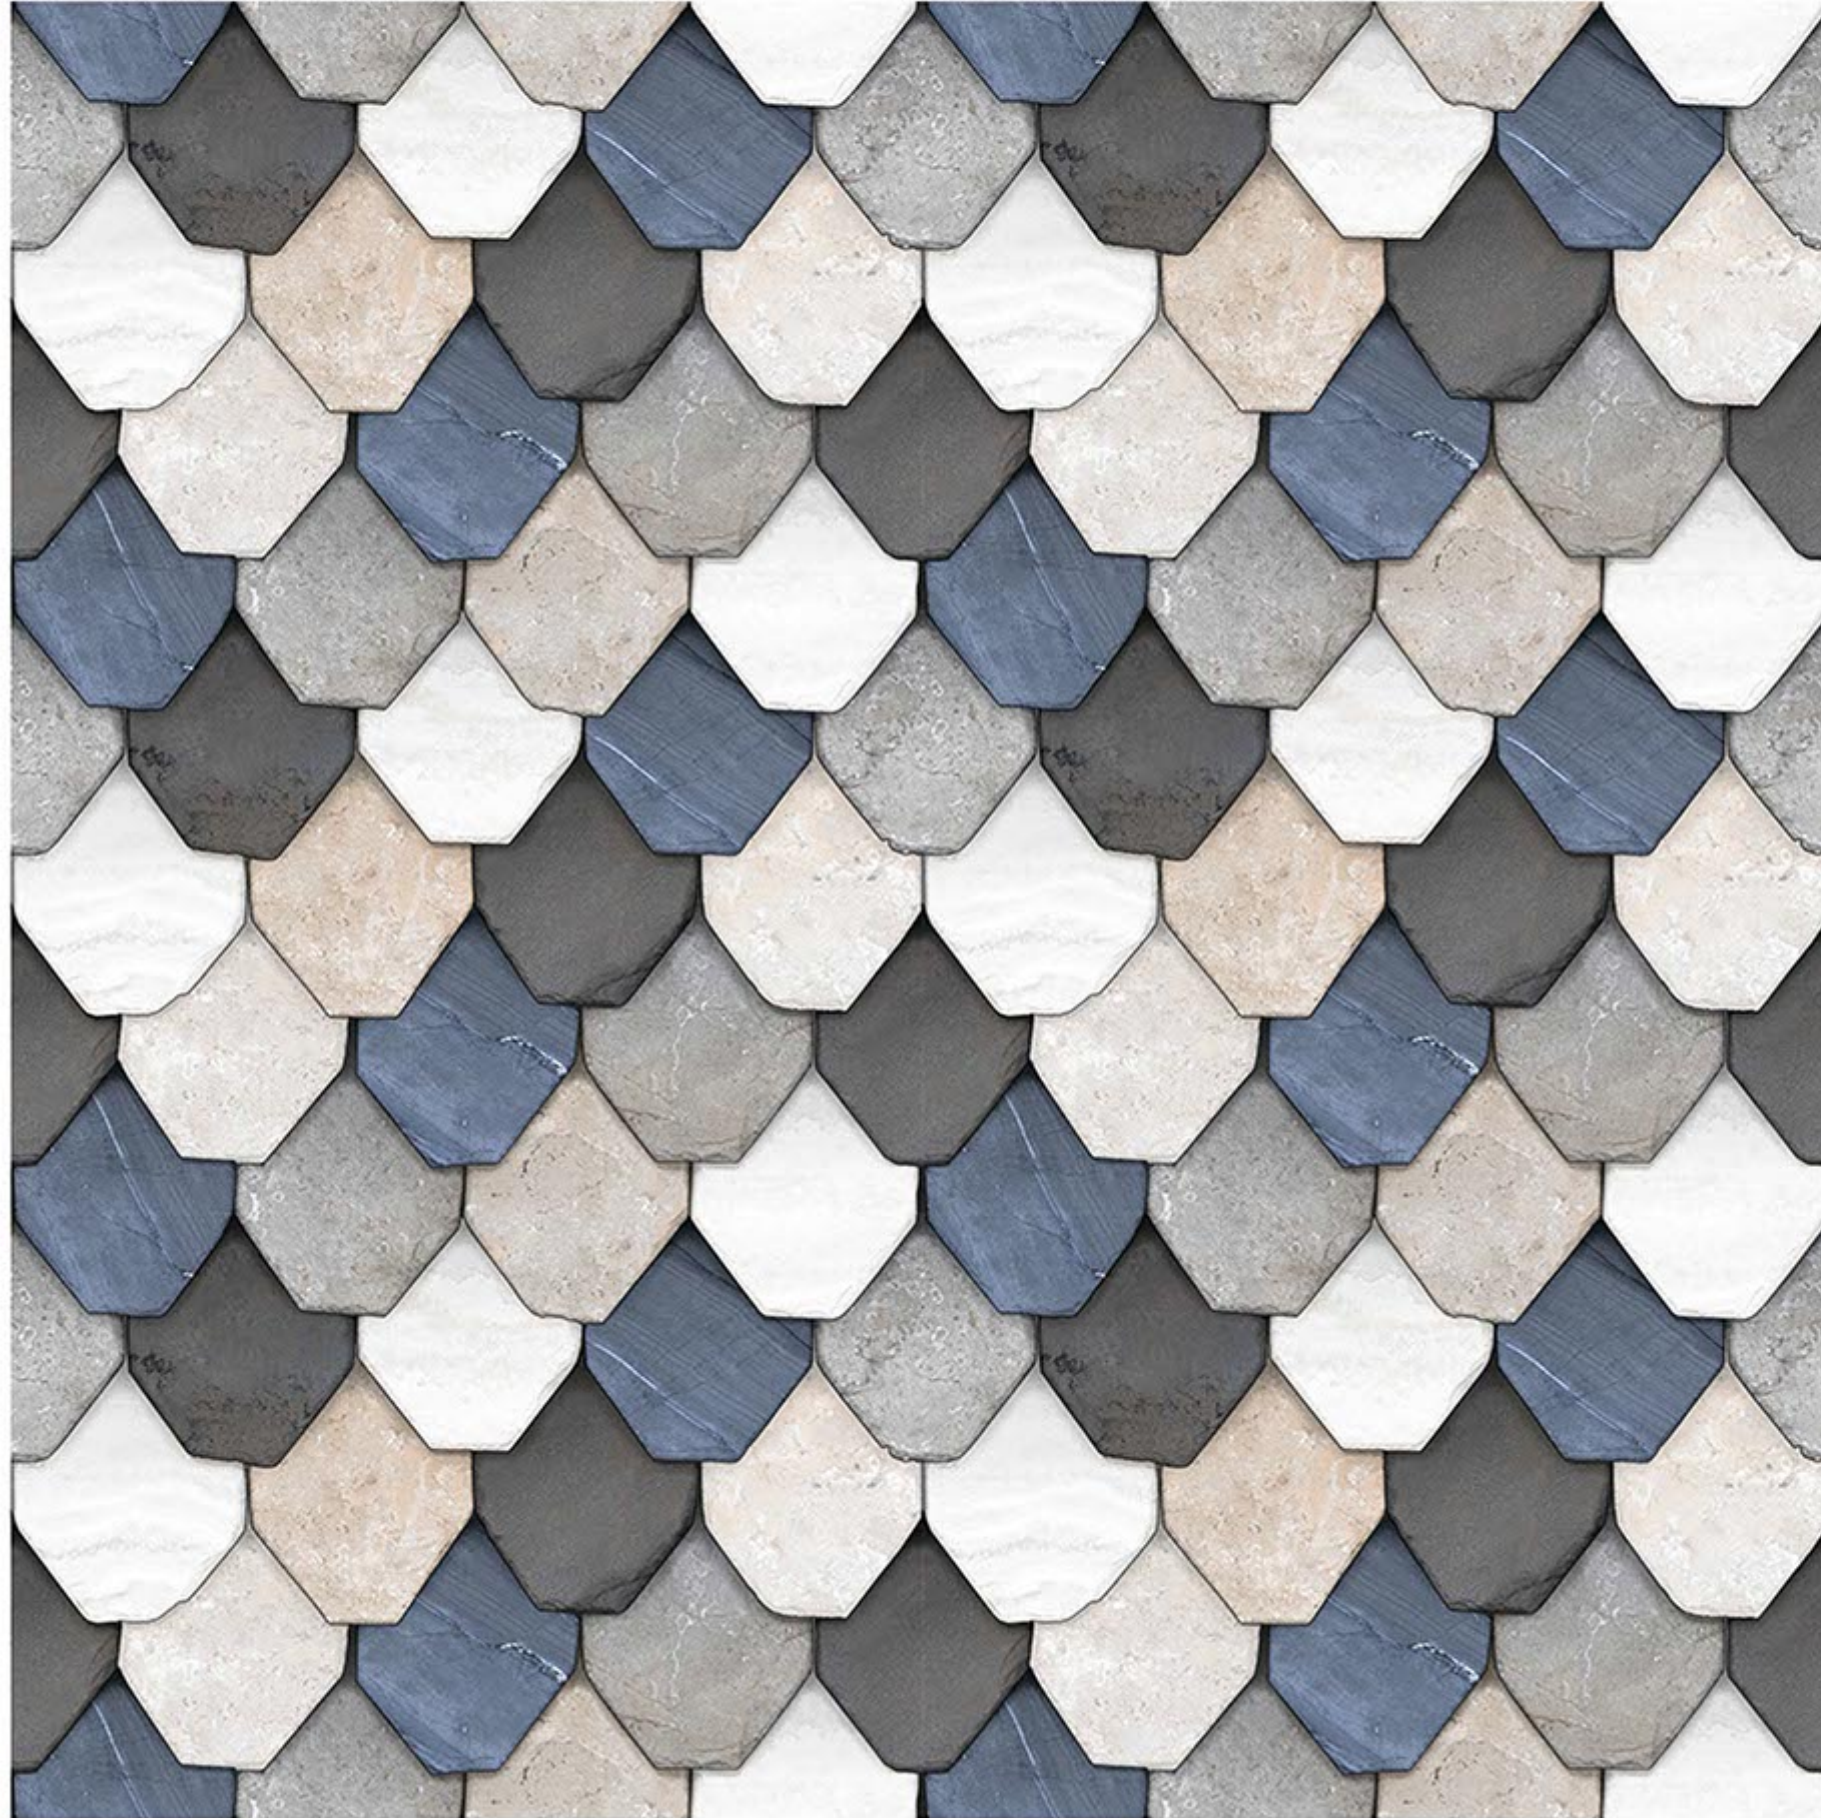

300X450 MM
Glossy Elevation Series

Contact no. +91 99980 87802

GL-2851

EXAGRES INTERNATIONAL
PRIVATE LIMITED

300X450 MM
Glossy Elevation Series

Contact no. +91 99980 87802

GL-2852

EXAGRES INTERNATIONAL
PRIVATE LIMITED