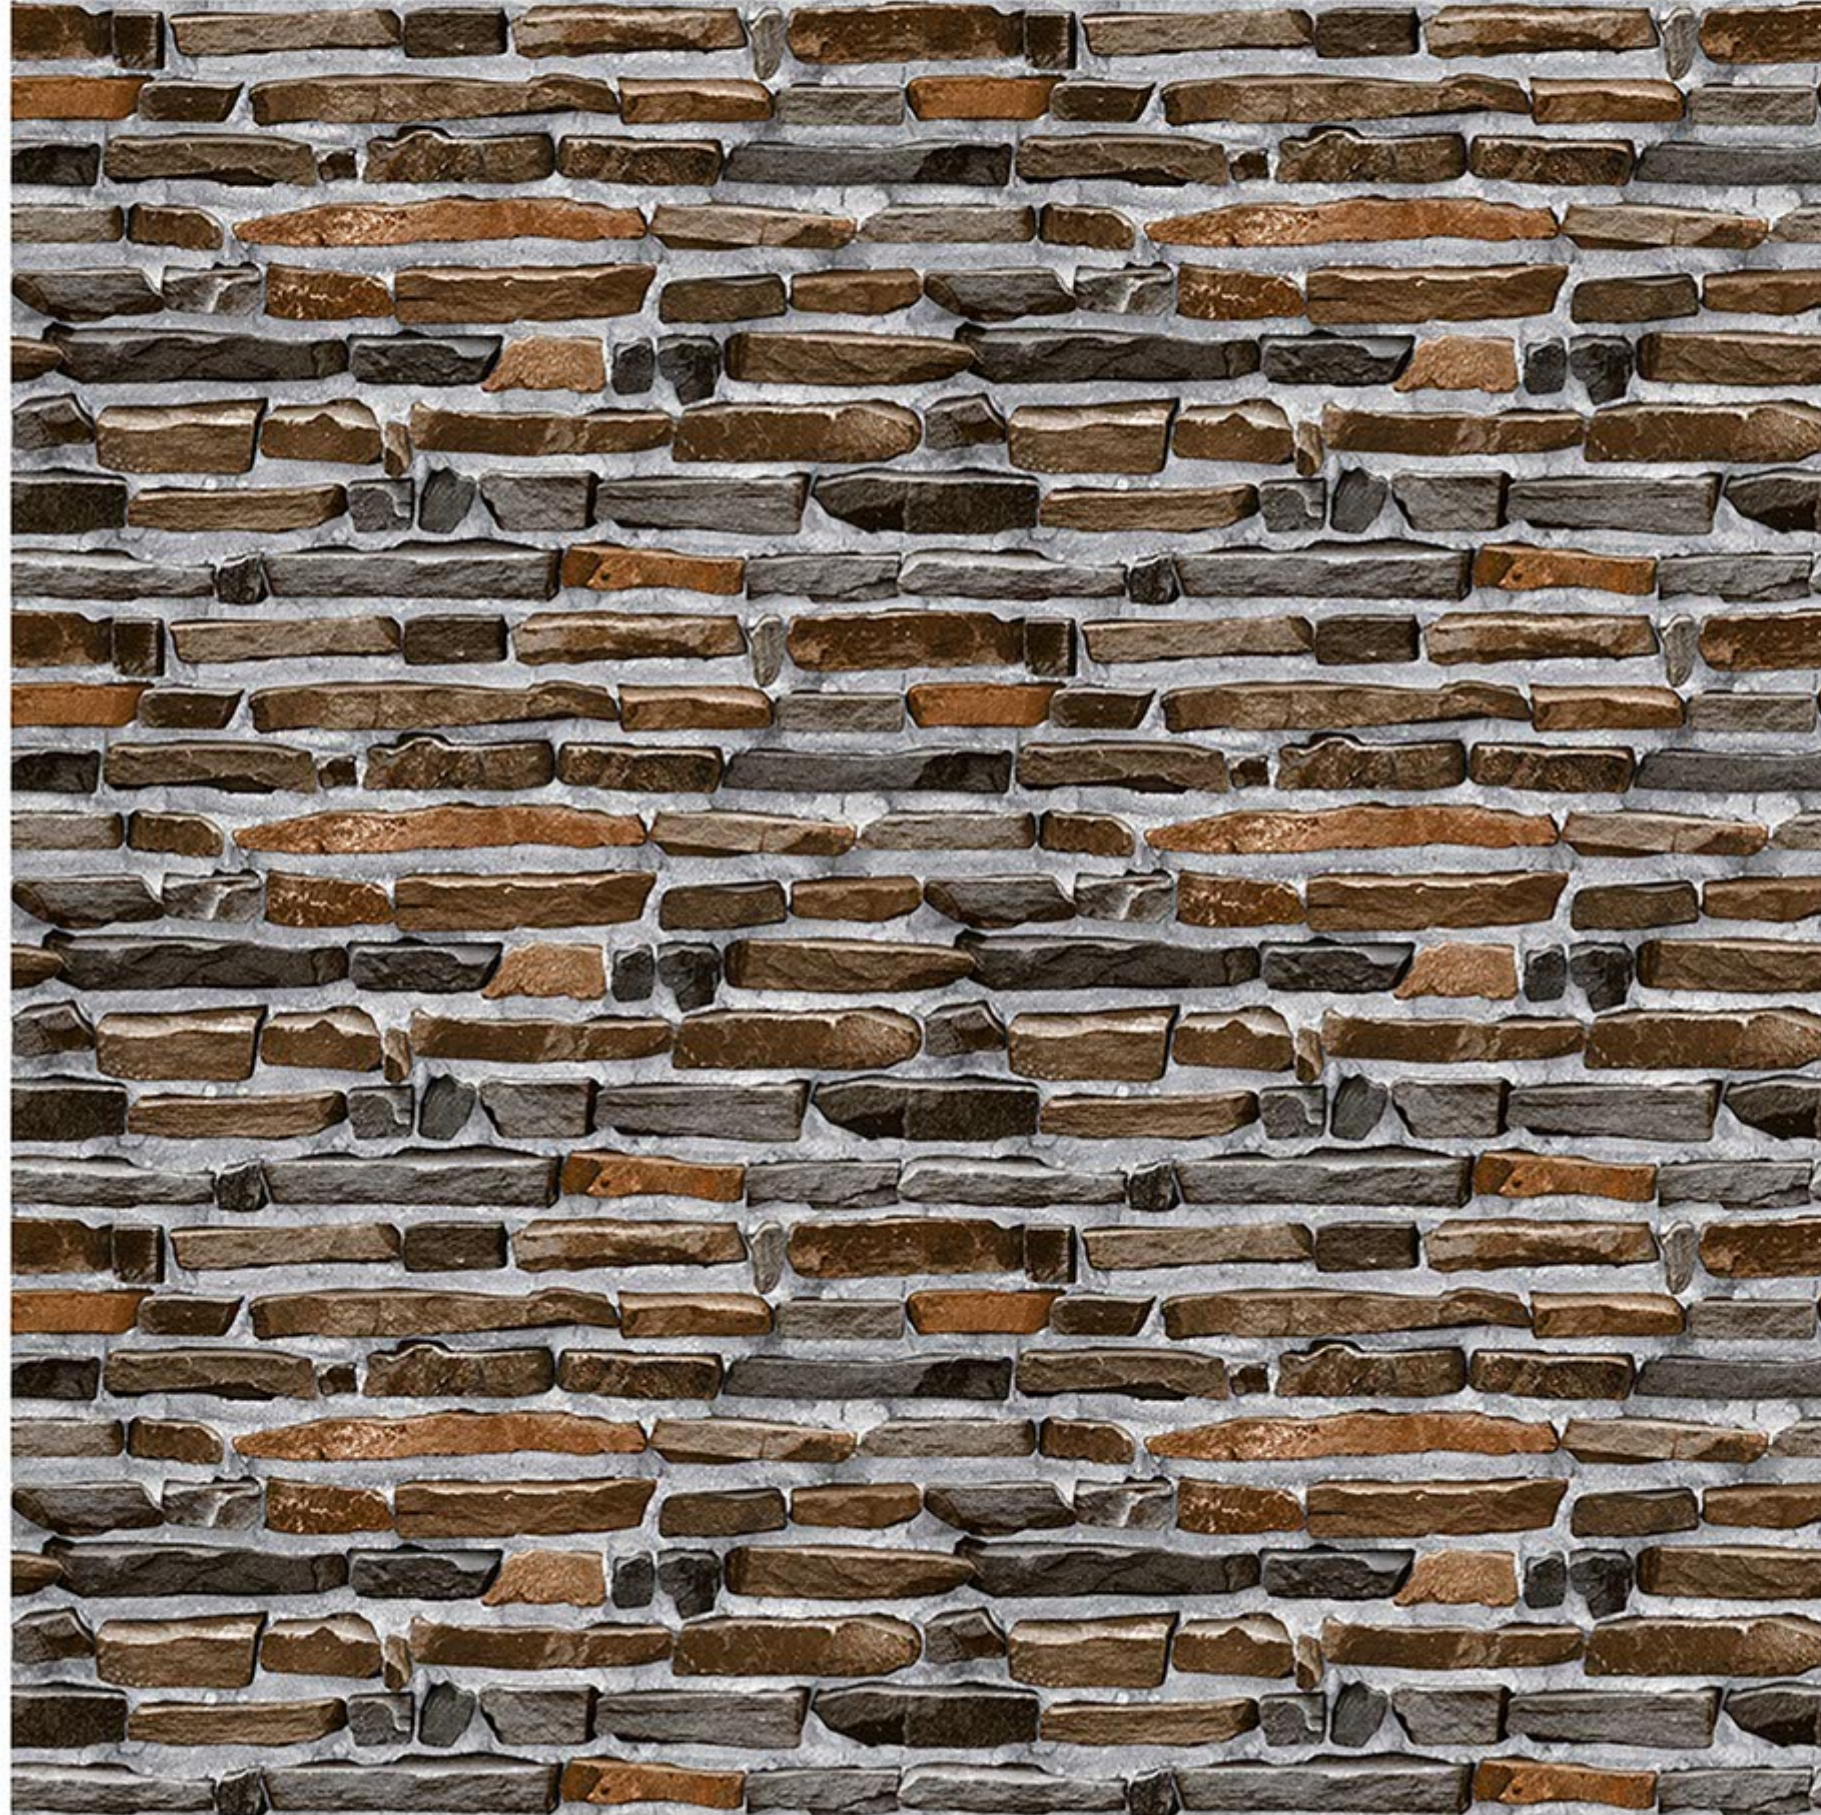

## **MANUFACTURER & EXPORTER**

**WALL TILES ◆ VITRIFIED TILES ◆ FLOOR TILES**  
◆  
**PORCELAIN TILES**

**EXAGRES INTERNATIONAL**  
PRIVATE LIMITED

300X450 MM  
*Elevation Series*

**Contact no. +91 99980 87802**