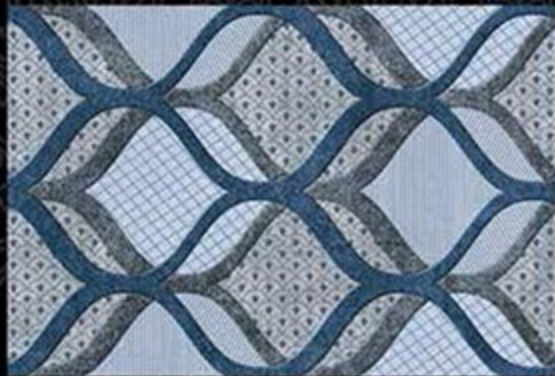

EXAGRES INTERNATIONAL
PRIVATE LIMITED

**Matt
Series**

Digital Wall Tiles

300x450 mm

6197

LT

HL_2

DK

Contact no. +91 99980 87802