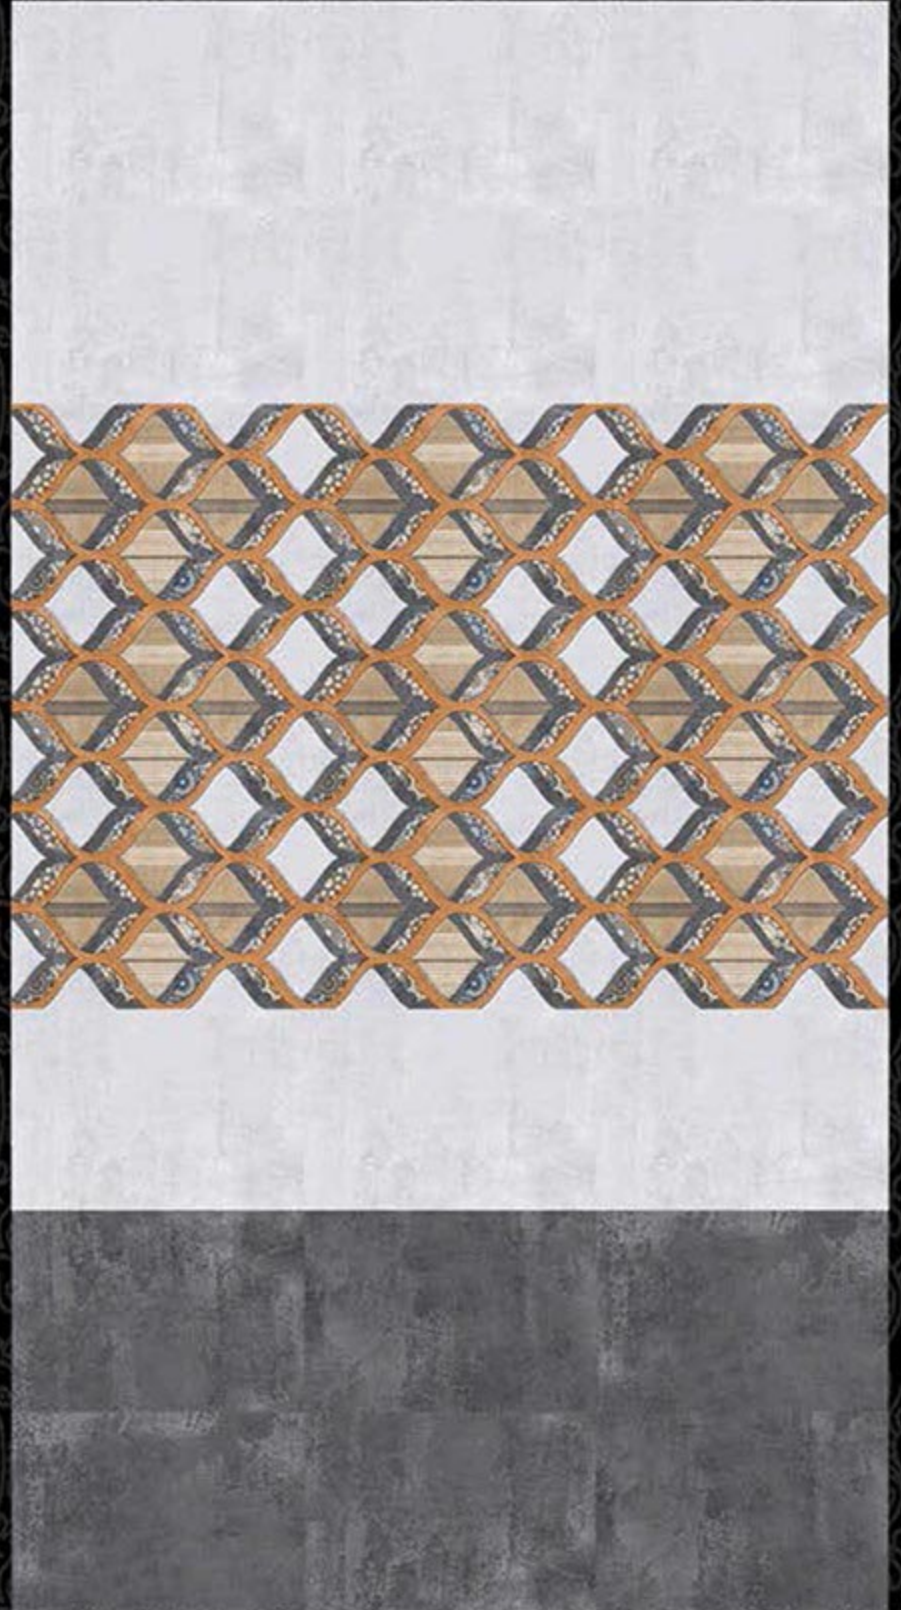

Digital Wall Tiles

300x450 mm

6206

RANDOM

LT

HL_2

RANDOM

DK