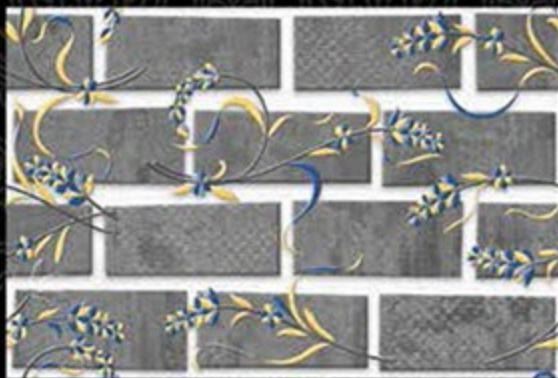

EXAGRES INTERNATIONAL
PRIVATE LIMITED

**Matt
Series**

Digital Wall Tiles

300x450 mm

6184

RANDOM LT

HL_2

RANDOM DK

Contact no. +91 99980 87802