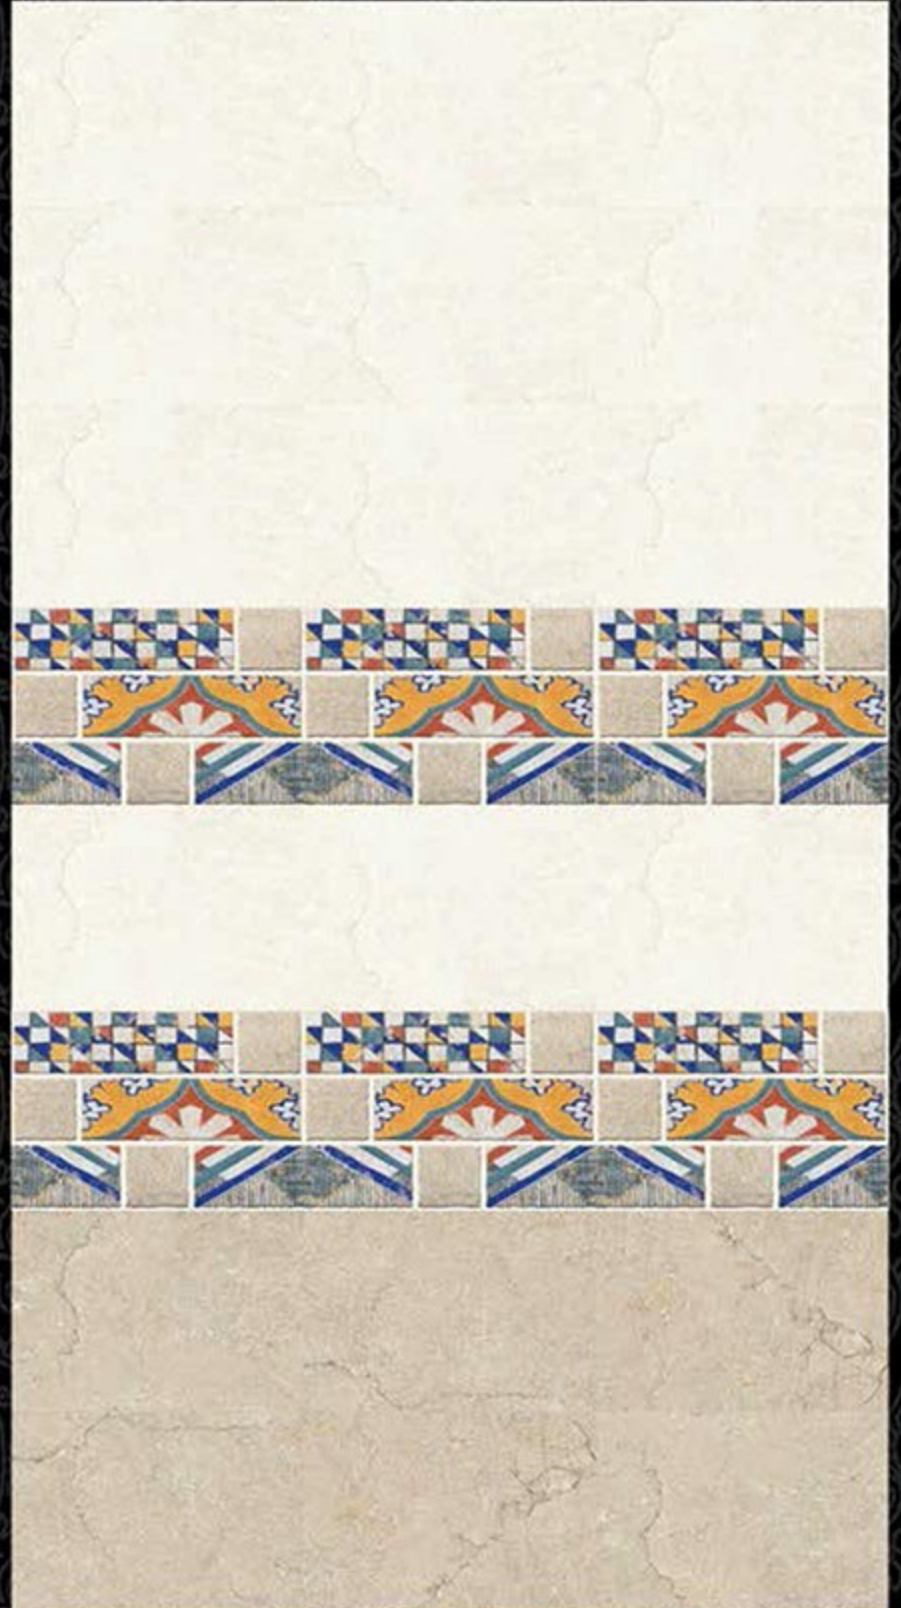

Digital Wall Tiles

300x450 mm

6193

RANDOM

LT

HL_1

RANDOM

DK