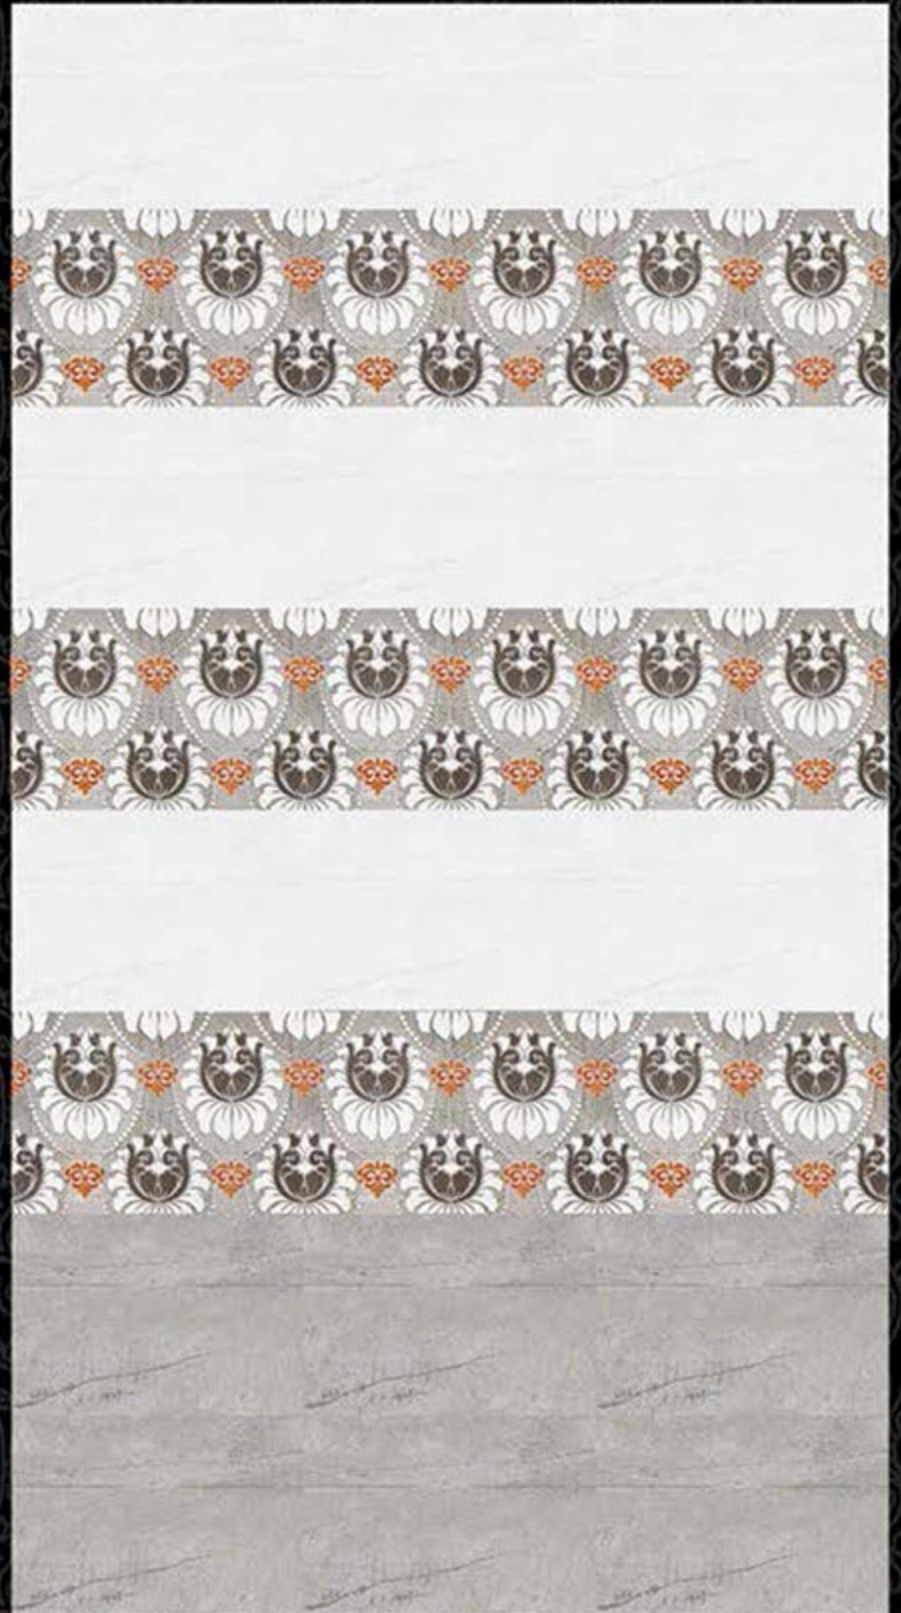

300x450 mm

6191

RANDOM LT

HL_1

RANDOM DK

Contact no. +91 99980 87802

EXAGRES INTERNATIONAL
PRIVATE LIMITED

Matt
Series