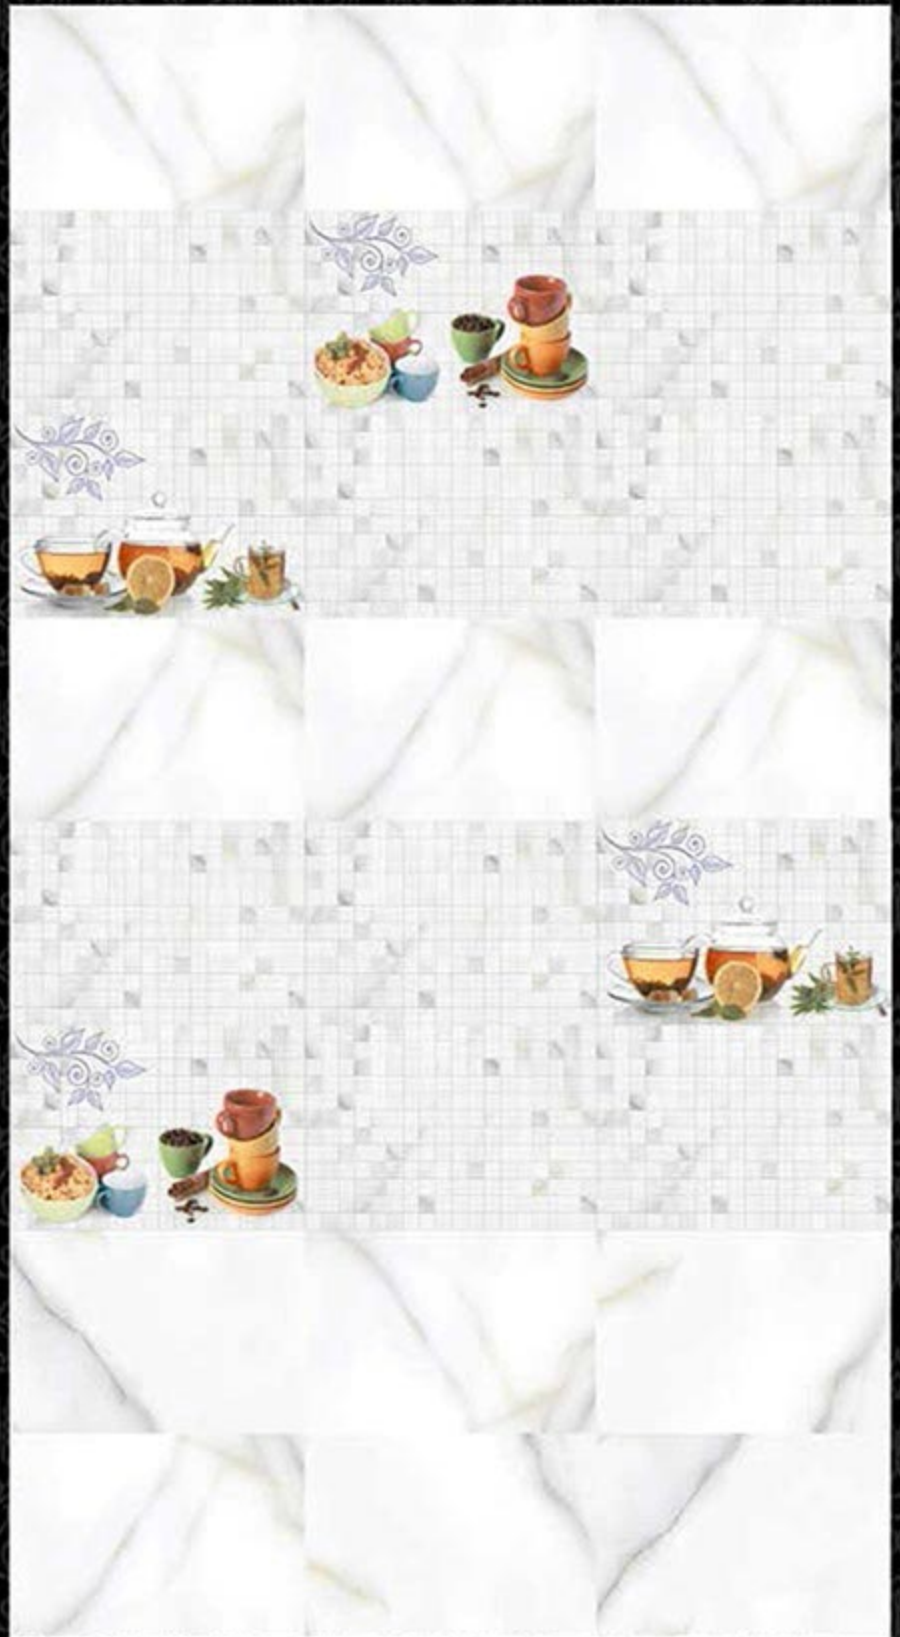

Contact no. +91 99980 87802