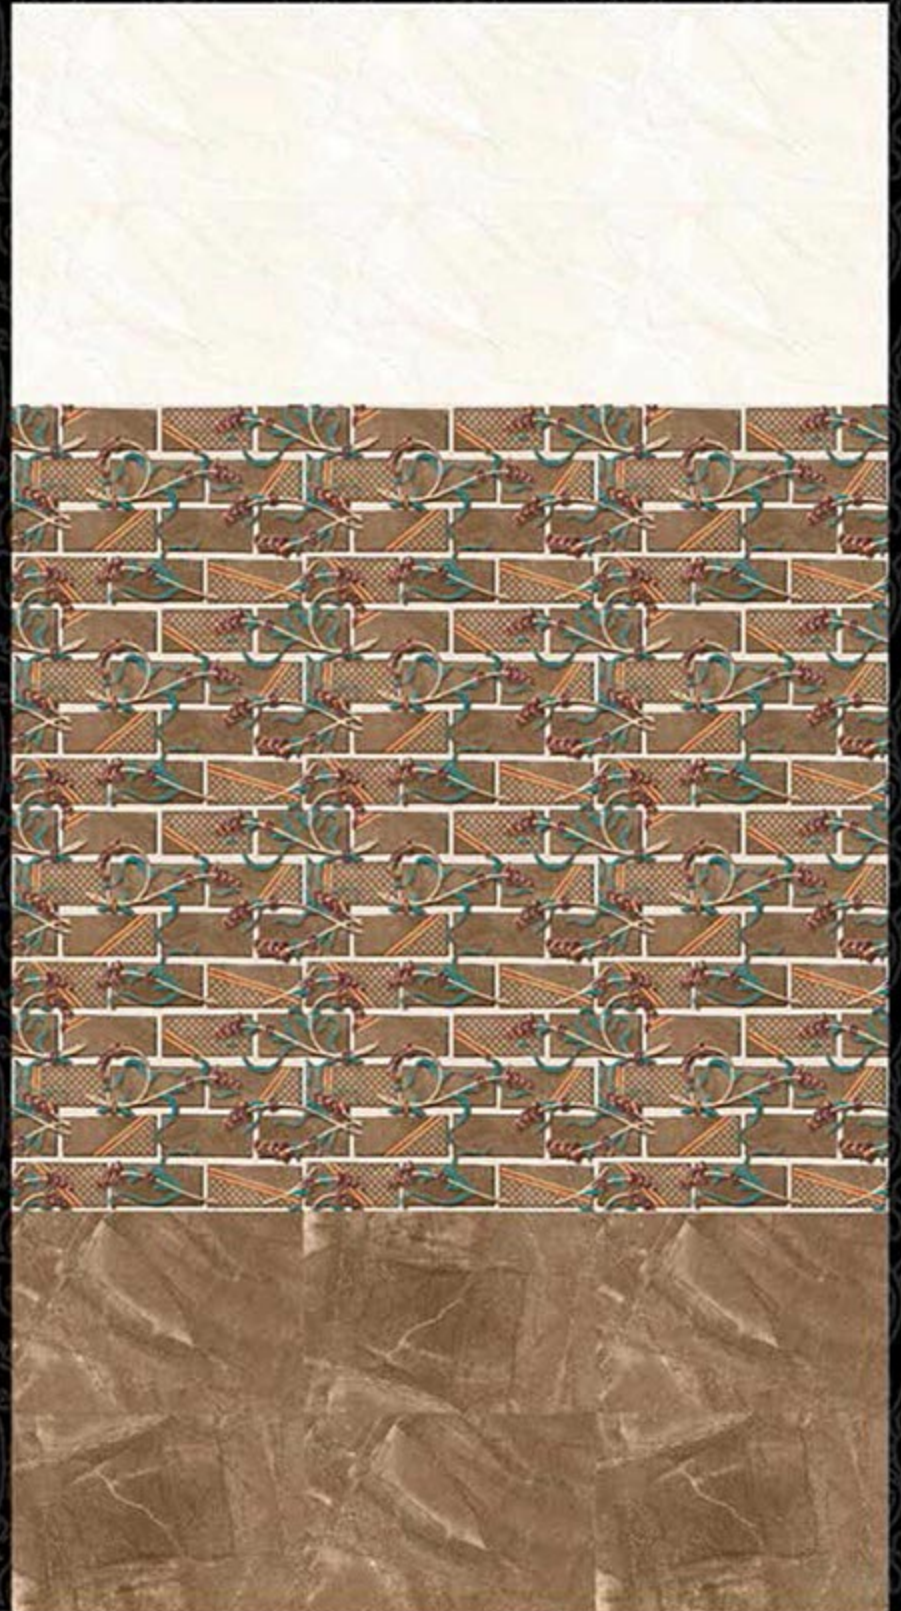

Contact no. +91 99980 87802