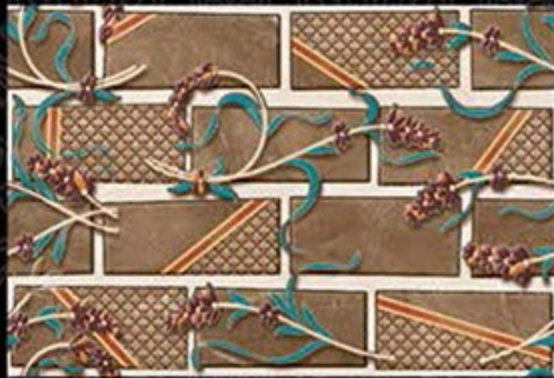

EXAGRES INTERNATIONAL
PRIVATE LIMITED

GLOSSY

SERIES

Digital Wall Tiles

300x450 mm

5334

RANDOM

LT

HL_1

RANDOM

DK

Contact no. +91 99980 87802