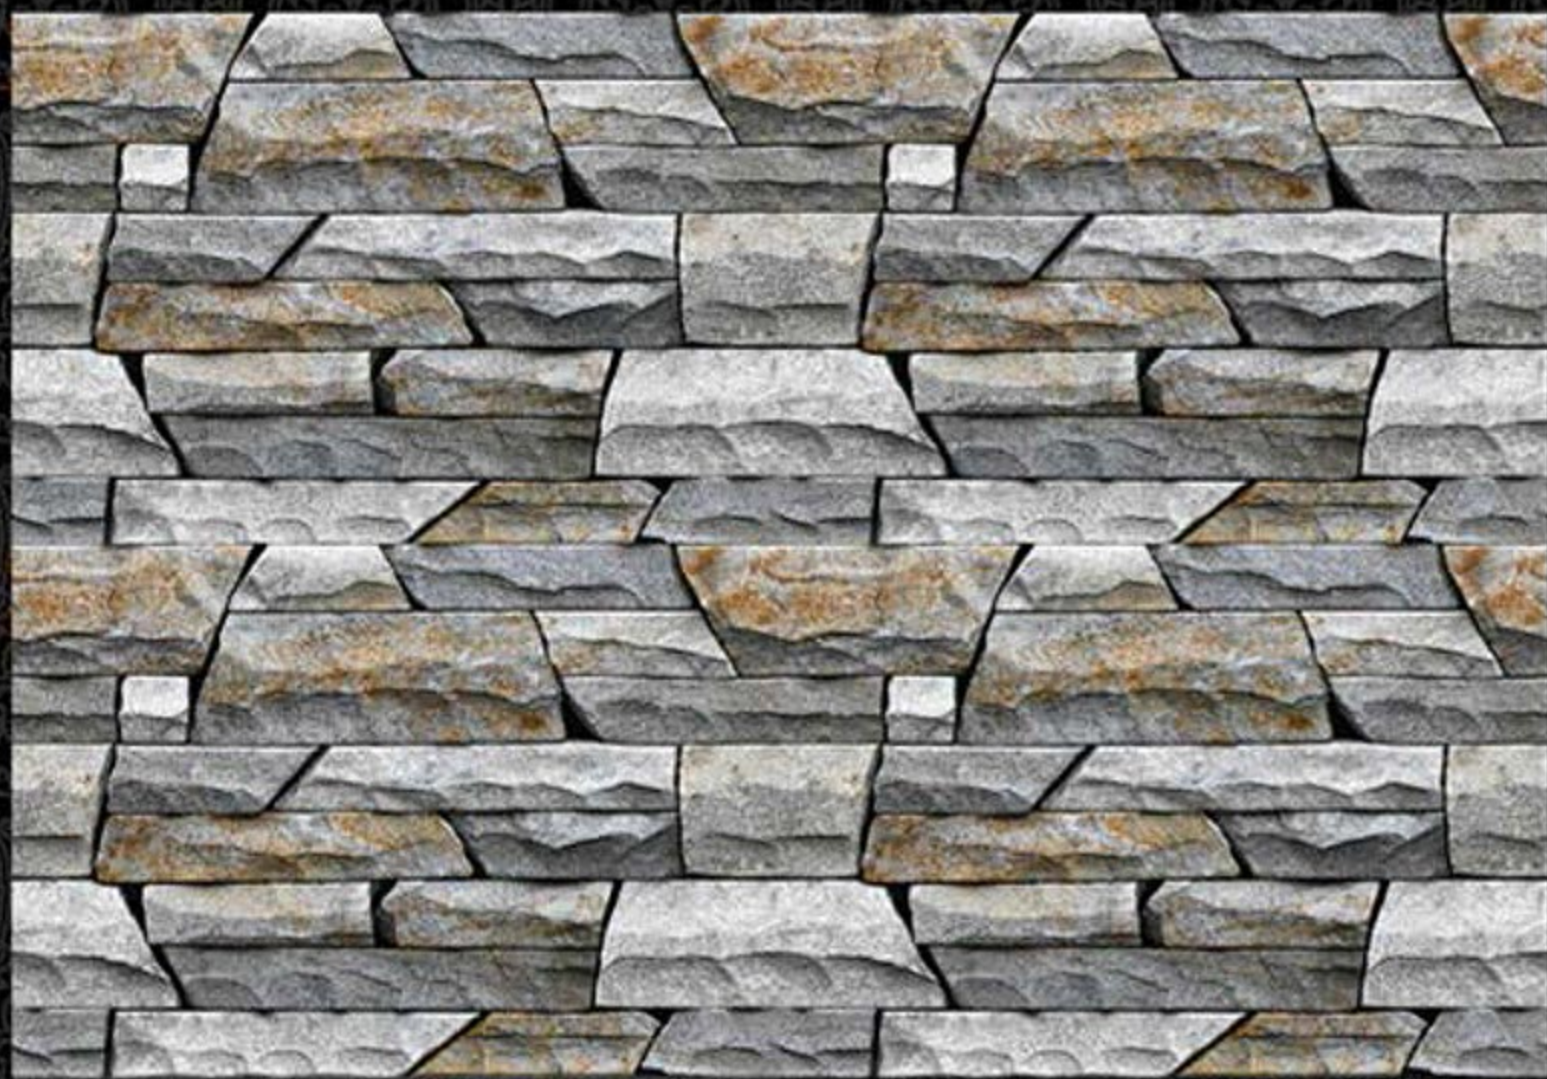

RANDOM

952

Contact no. +91 99980 87802

EXAGRES INTERNATIONAL  
PRIVATE LIMITED

MATT  
Elevation

Digital Wall Tiles  
300x450

RANDOM

951