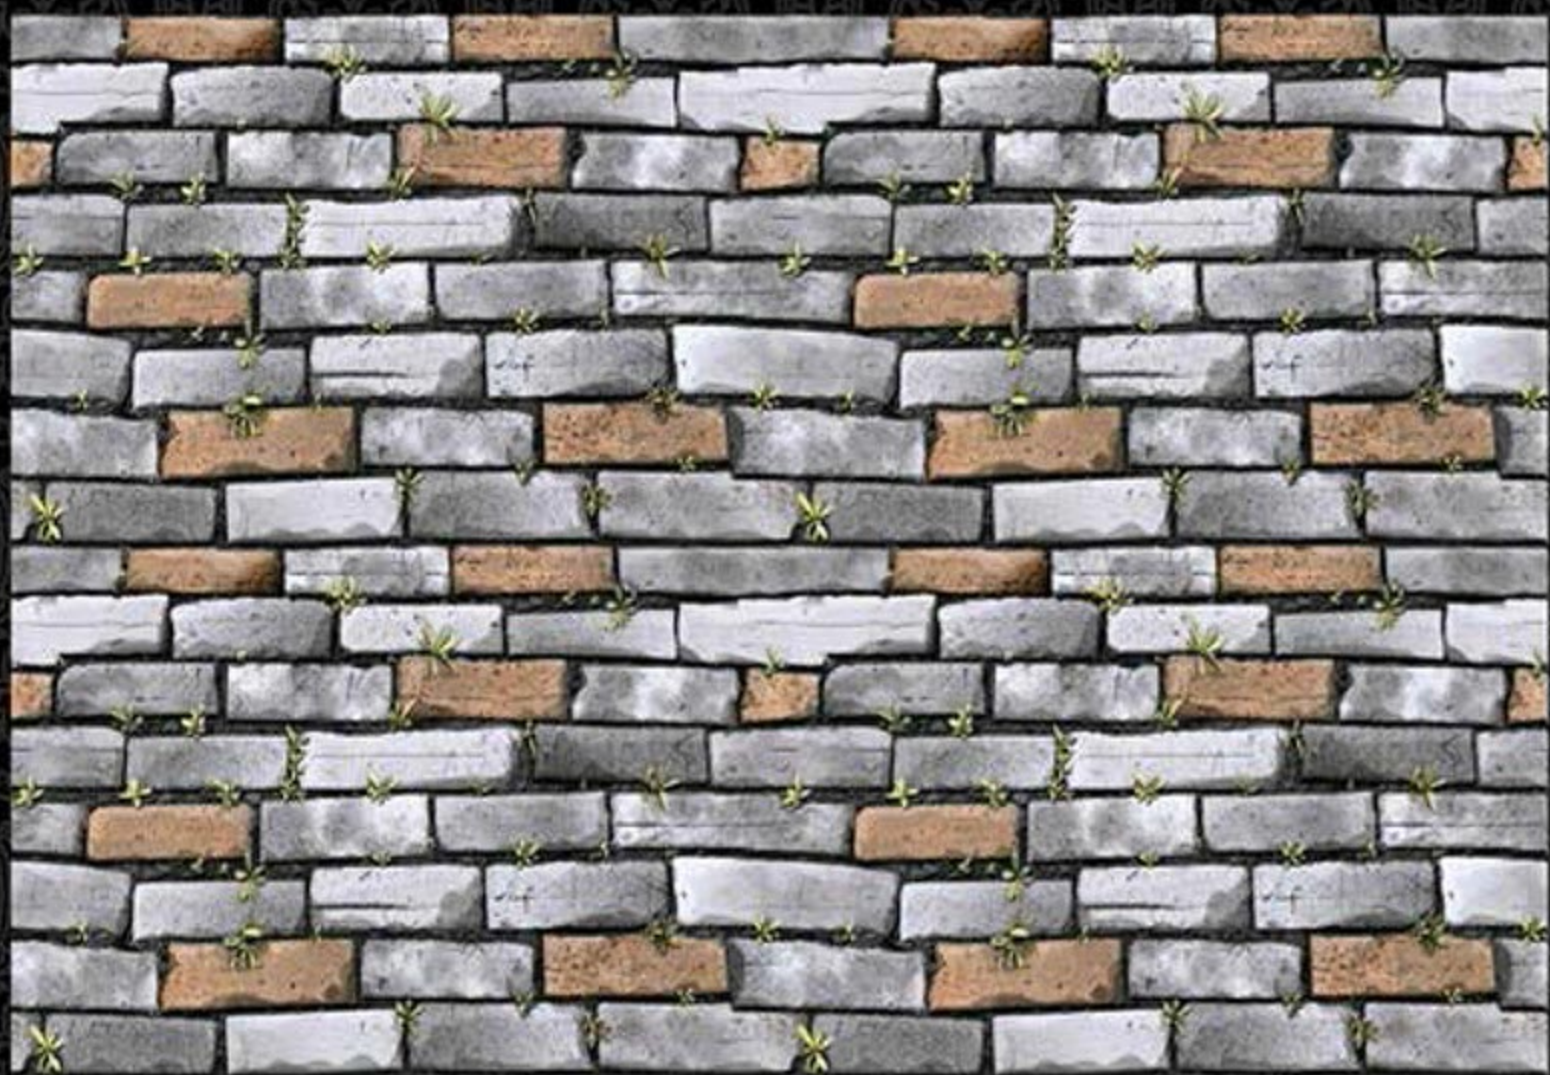

RANDOM

948

Contact no. +91 99980 87802

EXAGRES INTERNATIONAL  
PRIVATE LIMITED

MATT  
Elevation

Digital Wall Tiles  
300x450

RANDOM

947