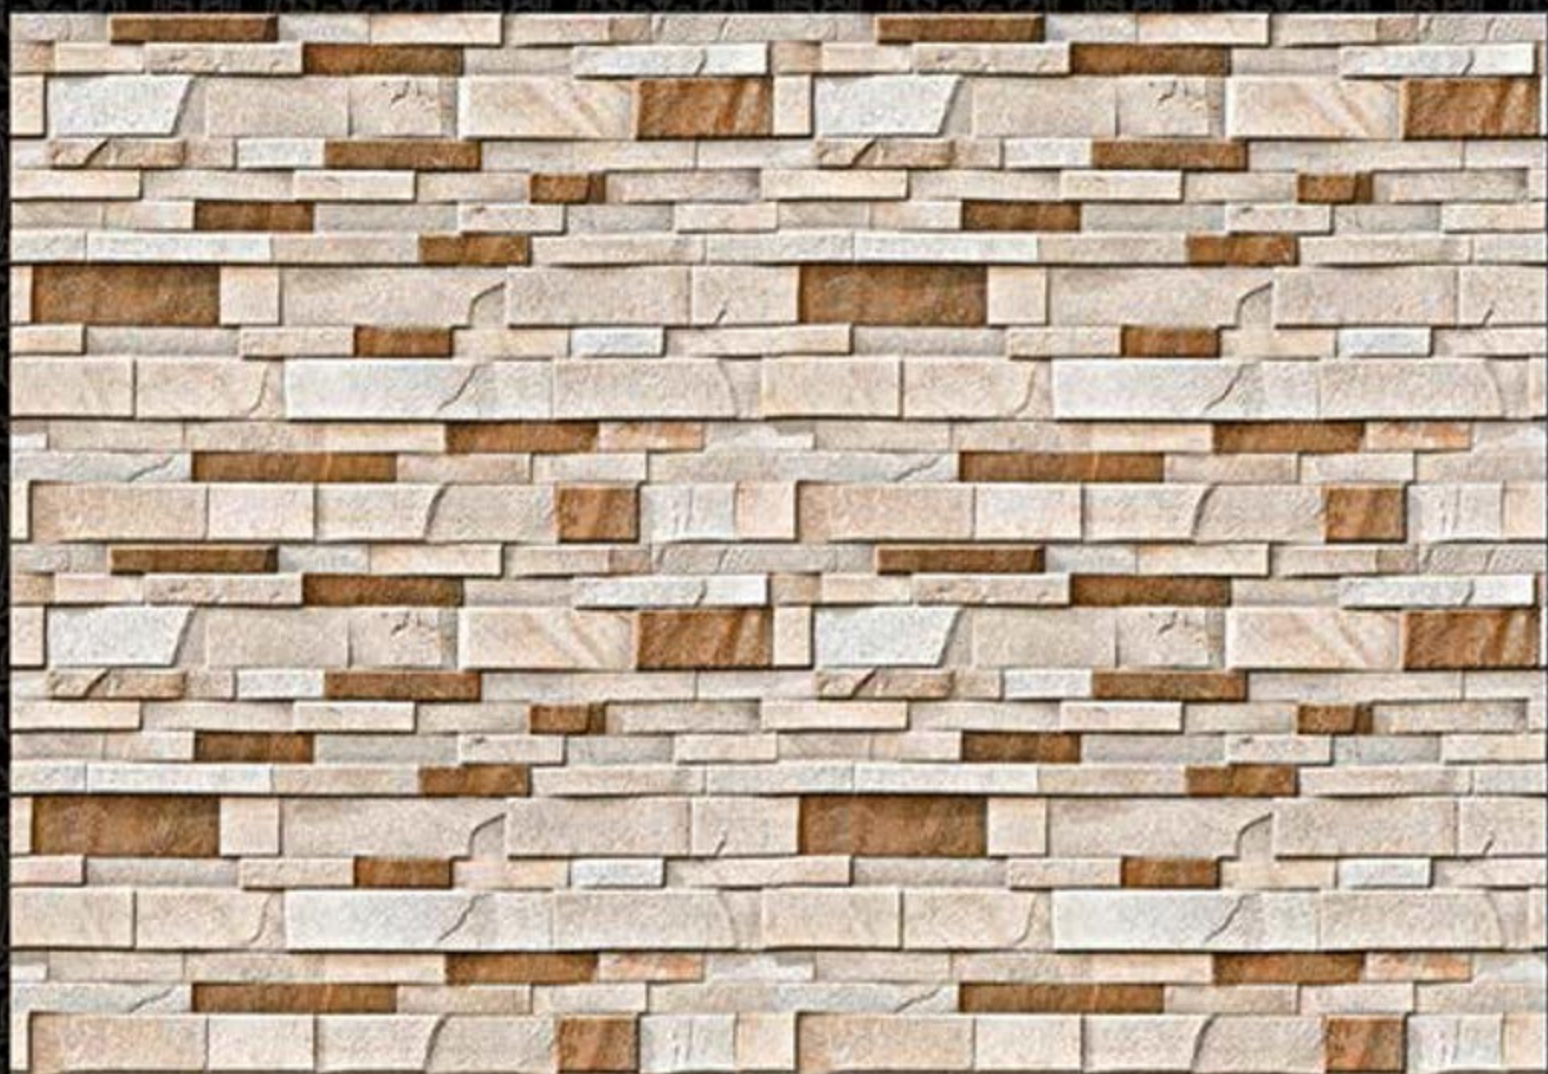

Contact no. +91 99980 87802