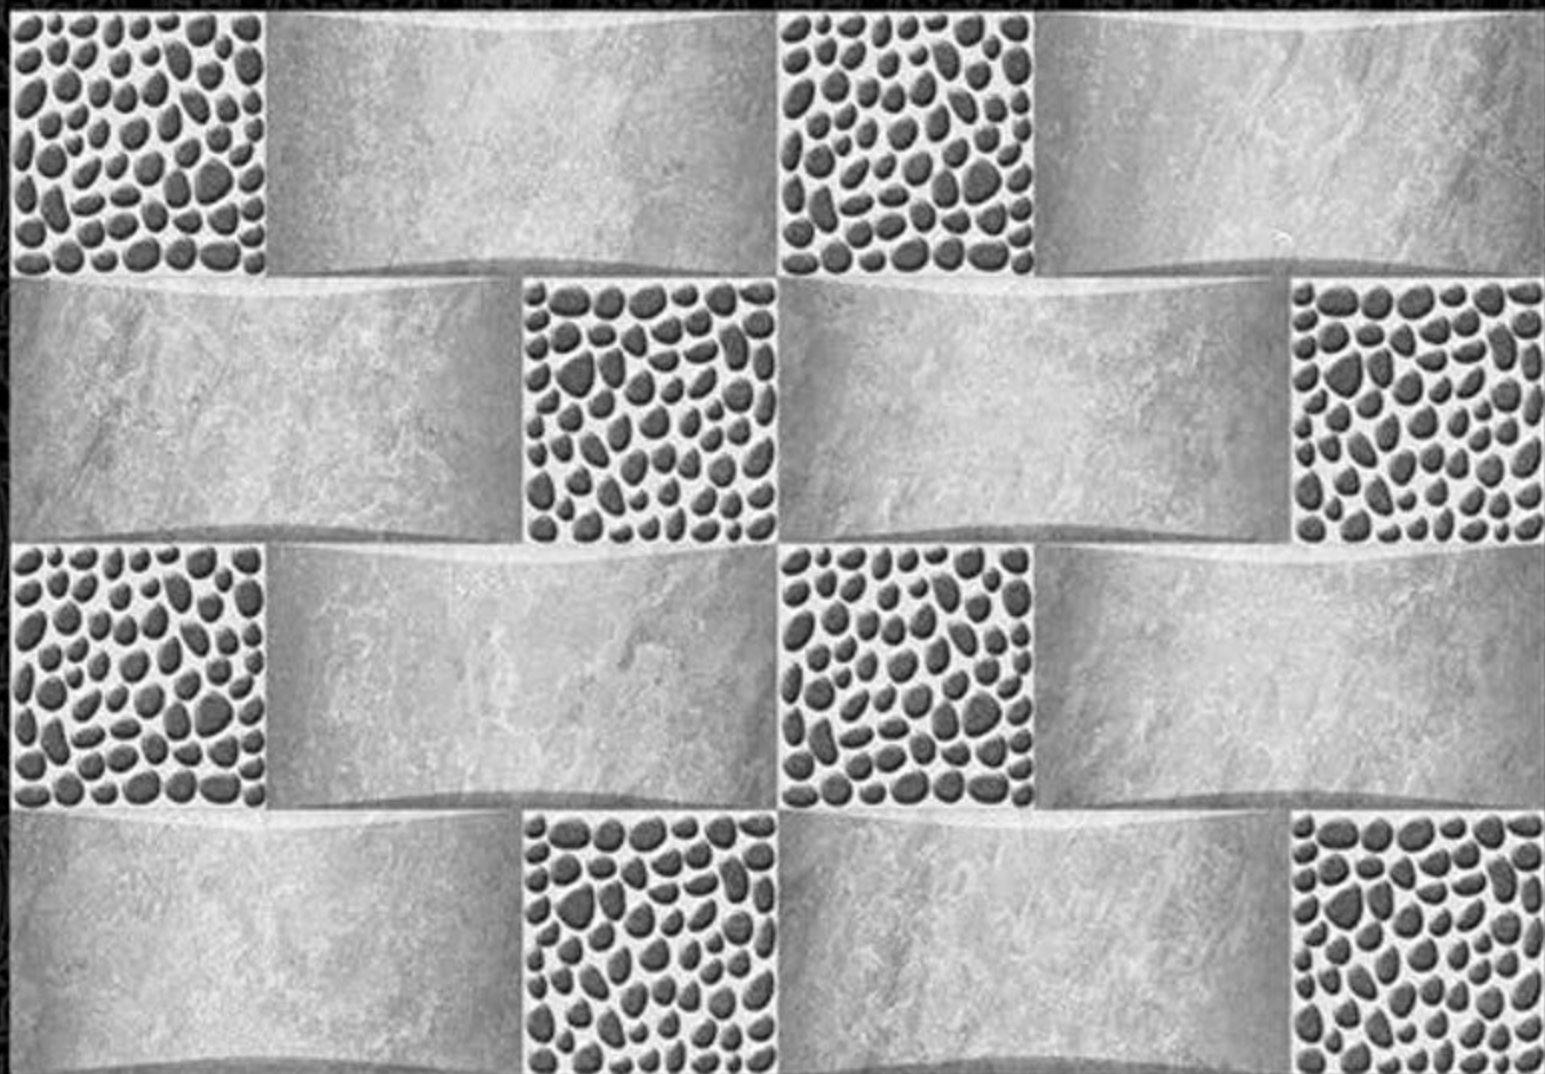

RANDOM

972

Contact no. +91 99980 87802

EXAGRES INTERNATIONAL  
PRIVATE LIMITED

MATT  
Elevation

Digital Wall Tiles  
300x450

RANDOM

971