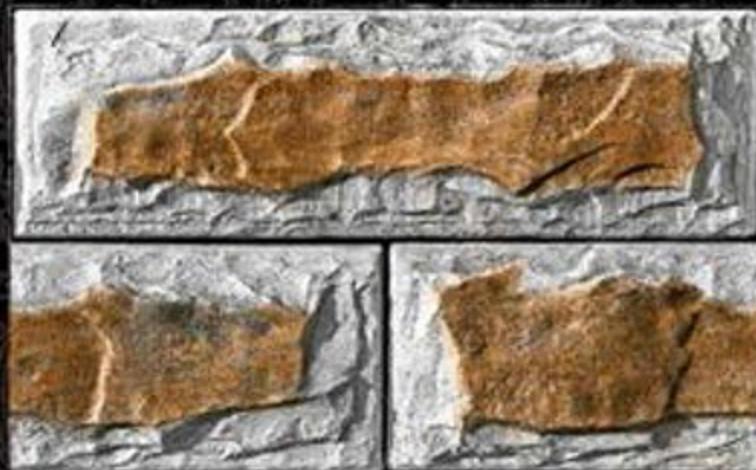

MATT  
Elevation

Digital Wall Tiles  
300x450

RANDOM

957

Contact no. +91 99980 87802

EXAGRES INTERNATIONAL  
PRIVATE LIMITED

MATT  
Elevation

Digital Wall Tiles  
300x450