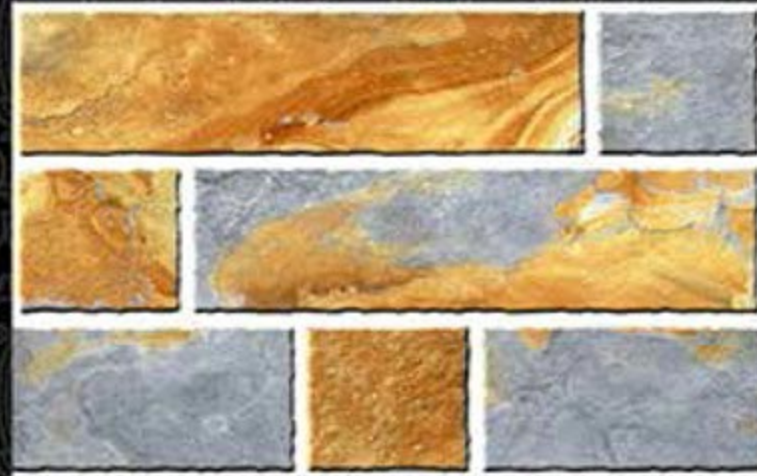

RANDOM

972

Contact no. +91 99980 87802

EXAGRES INTERNATIONAL  
PRIVATE LIMITED

MATT  
Elevation

Digital Wall Tiles  
300x450

RANDOM

971