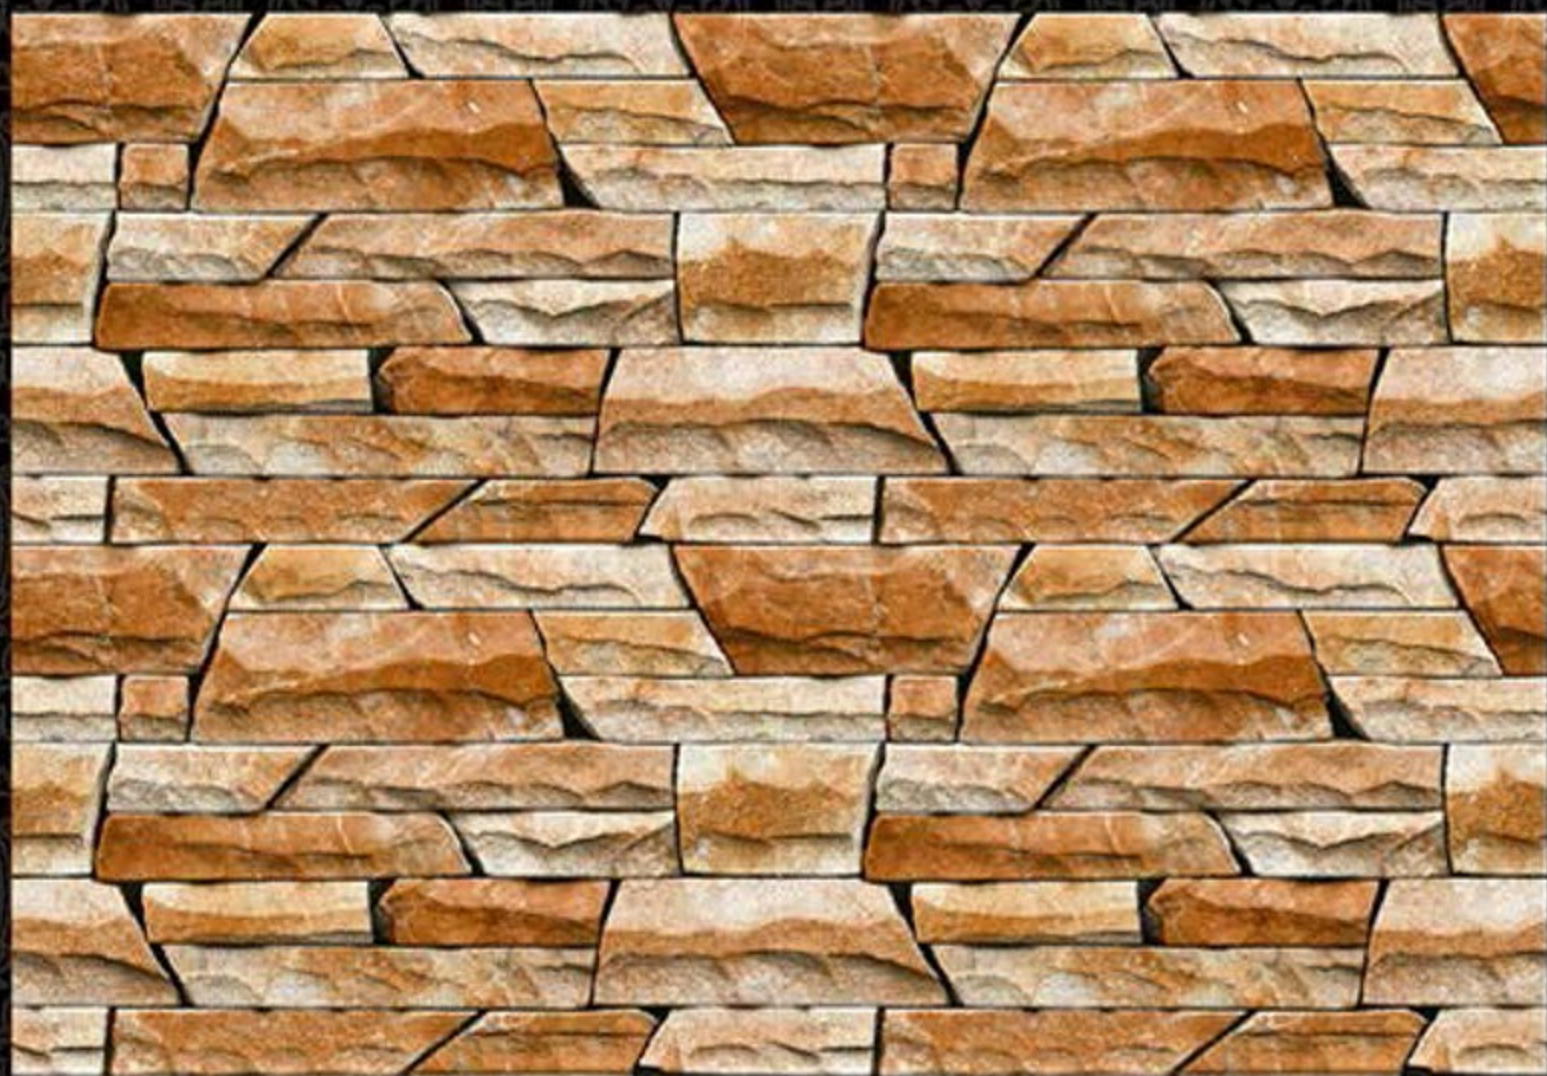

Contact no. +91 99980 87802