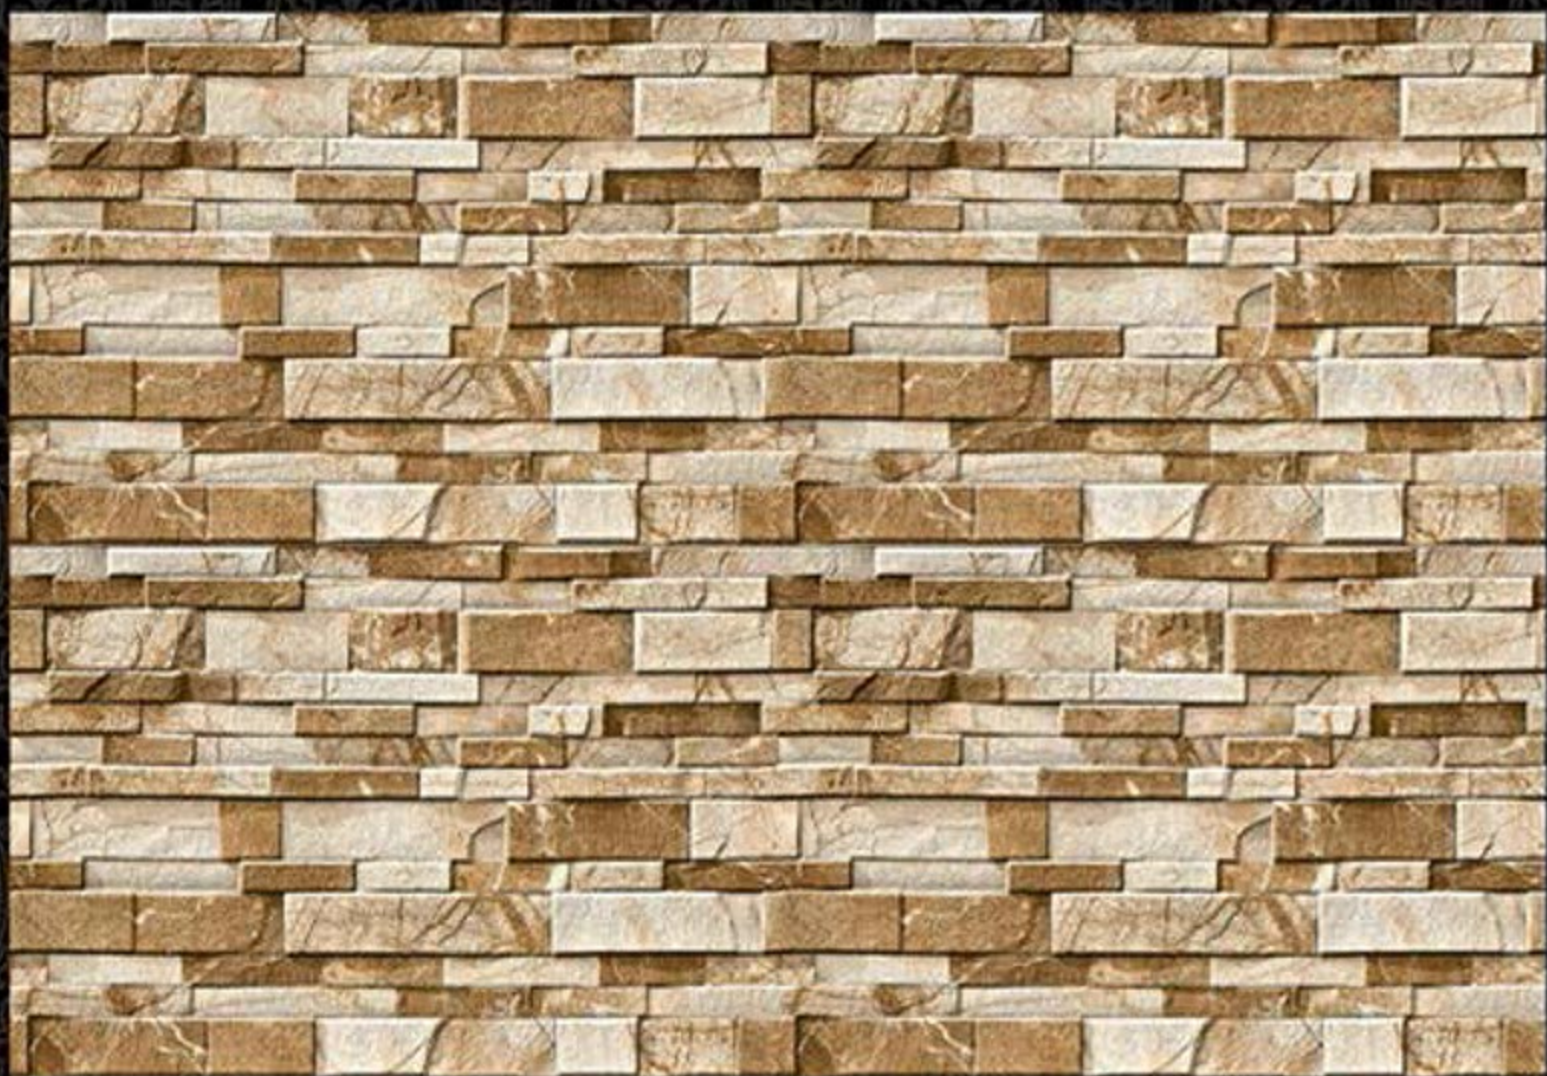

Contact no. +91 99980 87802