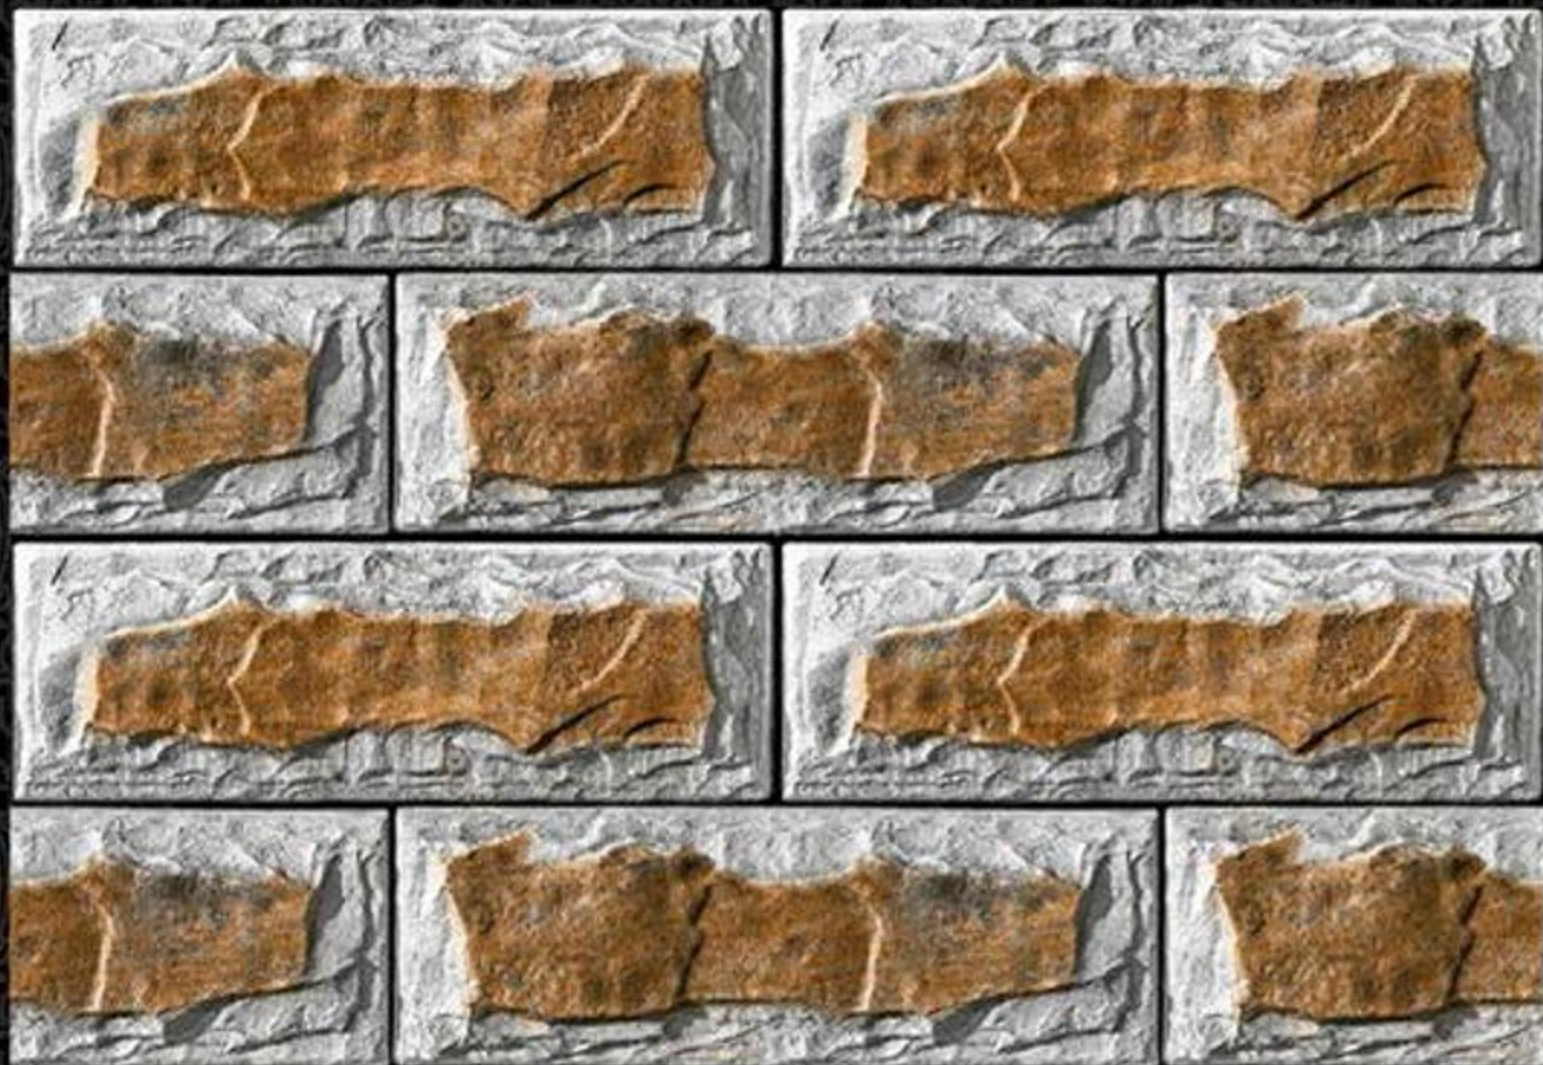

RANDOM

956

Contact no. +91 99980 87802

EXAGRES INTERNATIONAL  
PRIVATE LIMITED

MATT  
Elevation

Digital Wall Tiles  
300x450

RANDOM

955