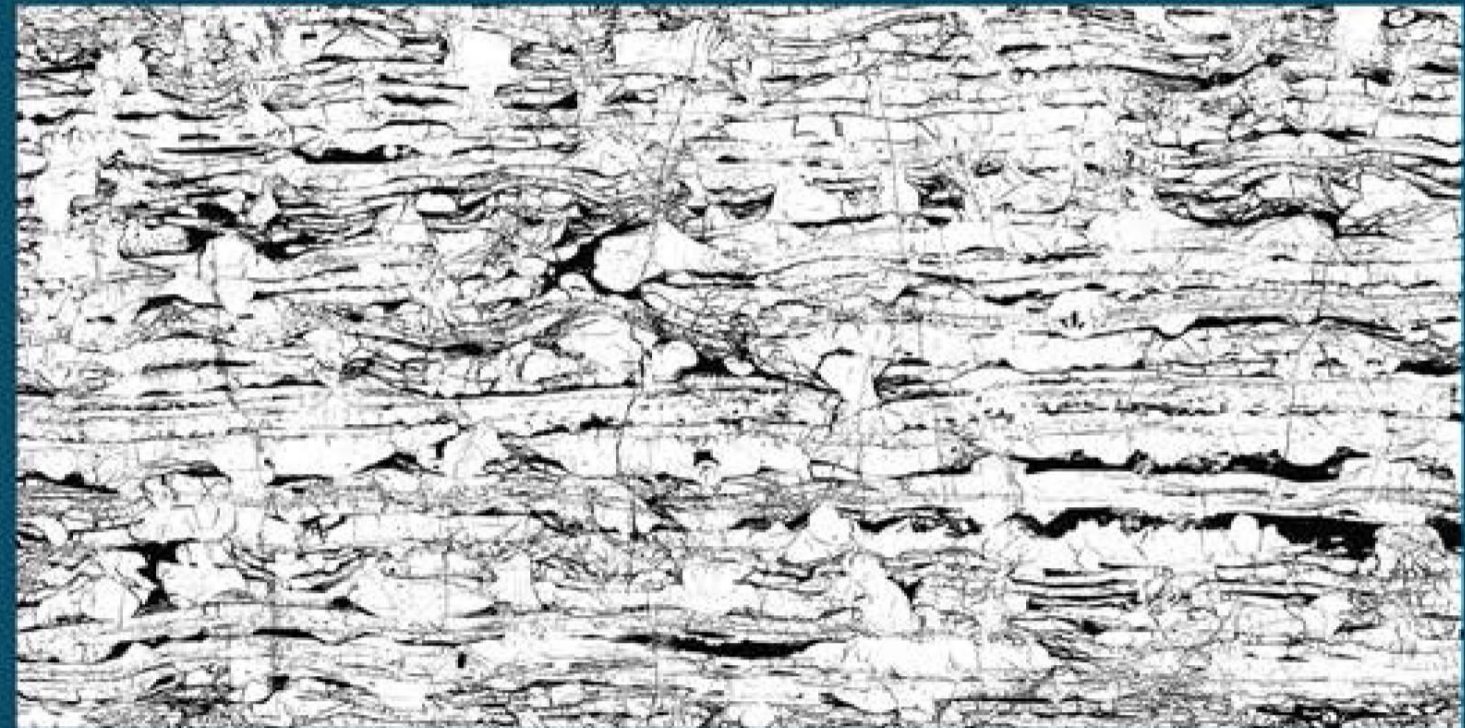

ECO-FRIENDLY

BLACK RIVERA

WHITE RIVERA

Contact no. +91 99980 87802

SPARKLE NATURAL

PIED ONIX

**EXAGRES INTERNATIONAL**  
PRIVATE LIMITED

R A N D O M