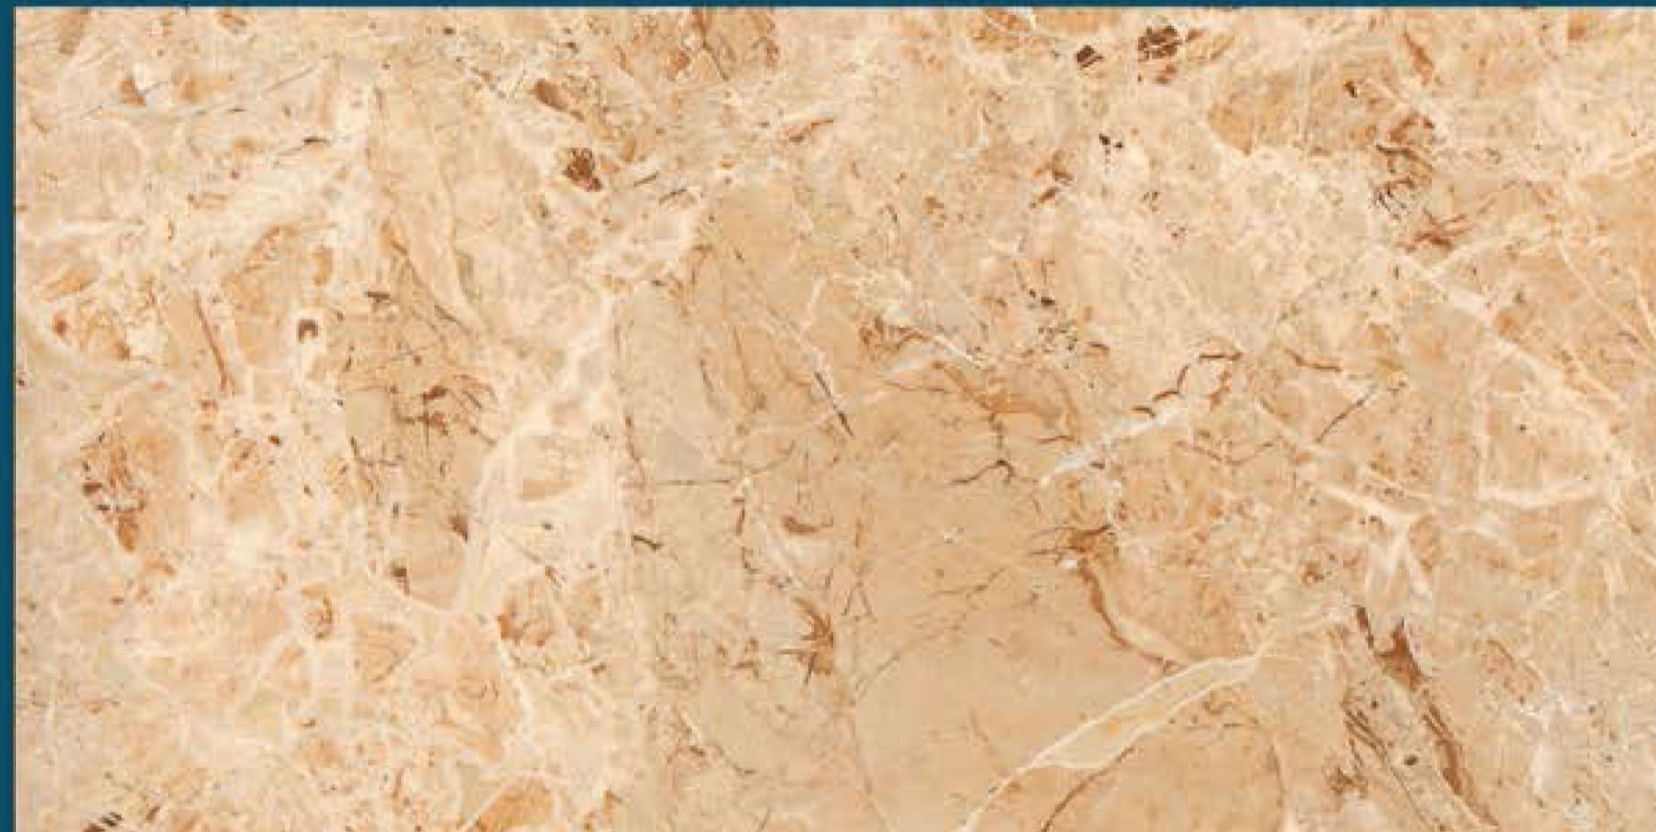

HIGH GLOSS  
FINISH

ZERO  
MAINTANANCE

ECO-FRIENDLY

MEDITARIAN BLACK

Contact no. +91 99980 87802

EMPERADOR GREY

BRECCIA AURORA

**EXAGRES INTERNATIONAL**  
PRIVATE LIMITED