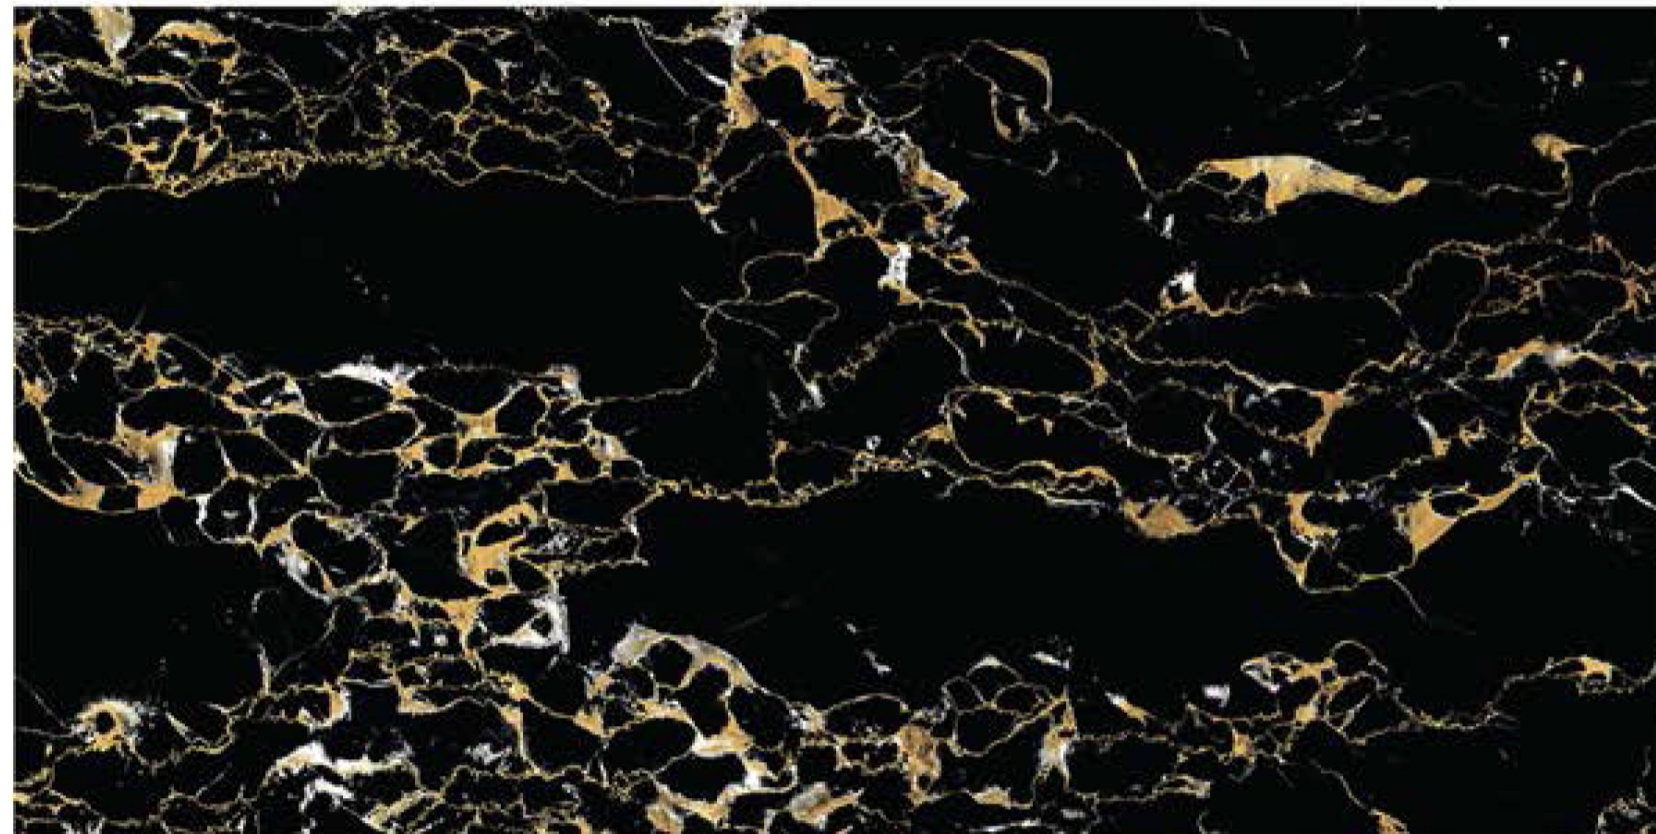

**EXAGRES INTERNATIONAL**  
PRIVATE LIMITED

**R A N D O M**

**HIGH GLOSS  
FINISH**

**ZERO  
MAINTANANCE**

**ECO-FRIENDLY**

**PORTORO BLACK**

Contact no. +91 99980 87802

**EXAGRES INTERNATIONAL**  
PRIVATE LIMITED