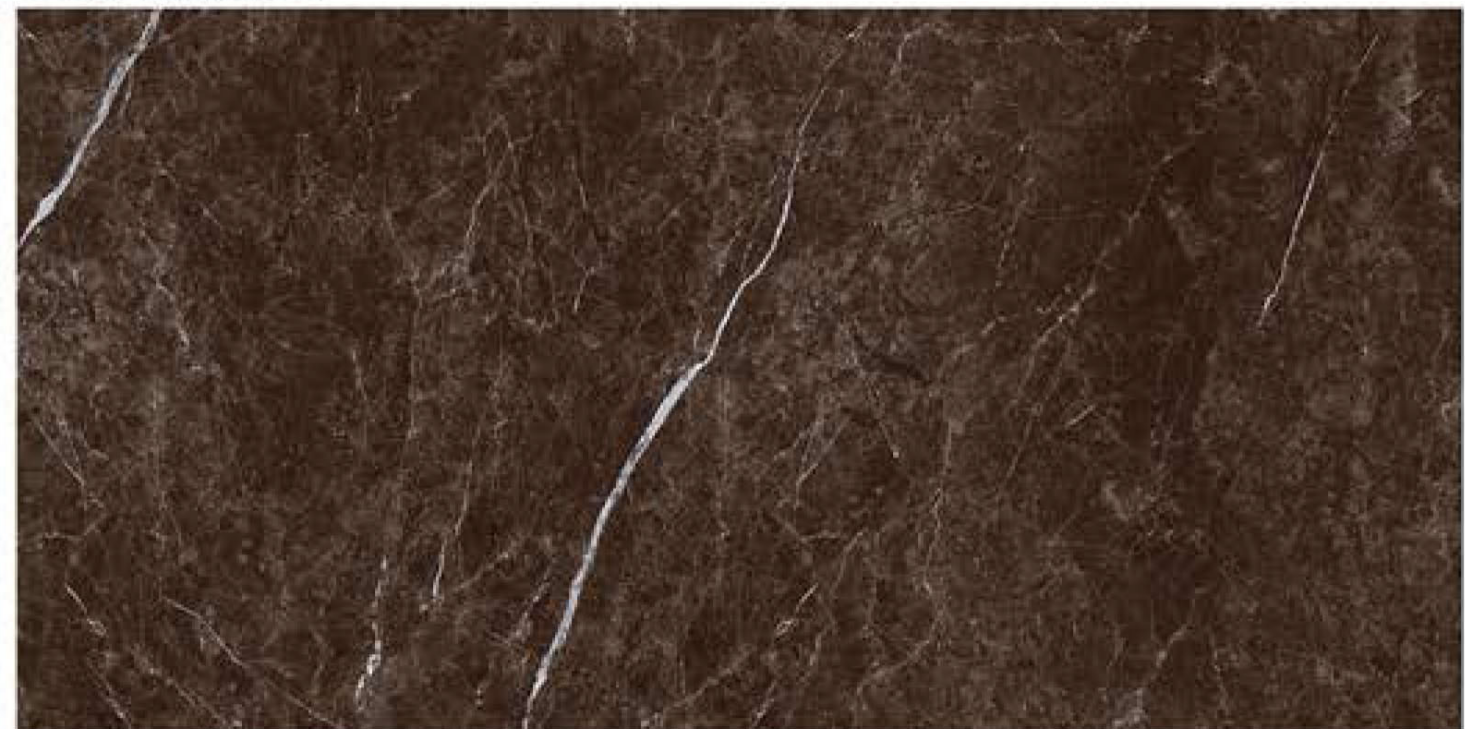

Contact no. +91 99980 87802

**EXAGRES INTERNATIONAL**  
PRIVATE LIMITED

**R A N D O M**

HIGH GLOSS  
FINISH

ZERO  
MAINTANANCE

ECO-FRIENDLY

THUNDER BLACK

THUNDER BROWN