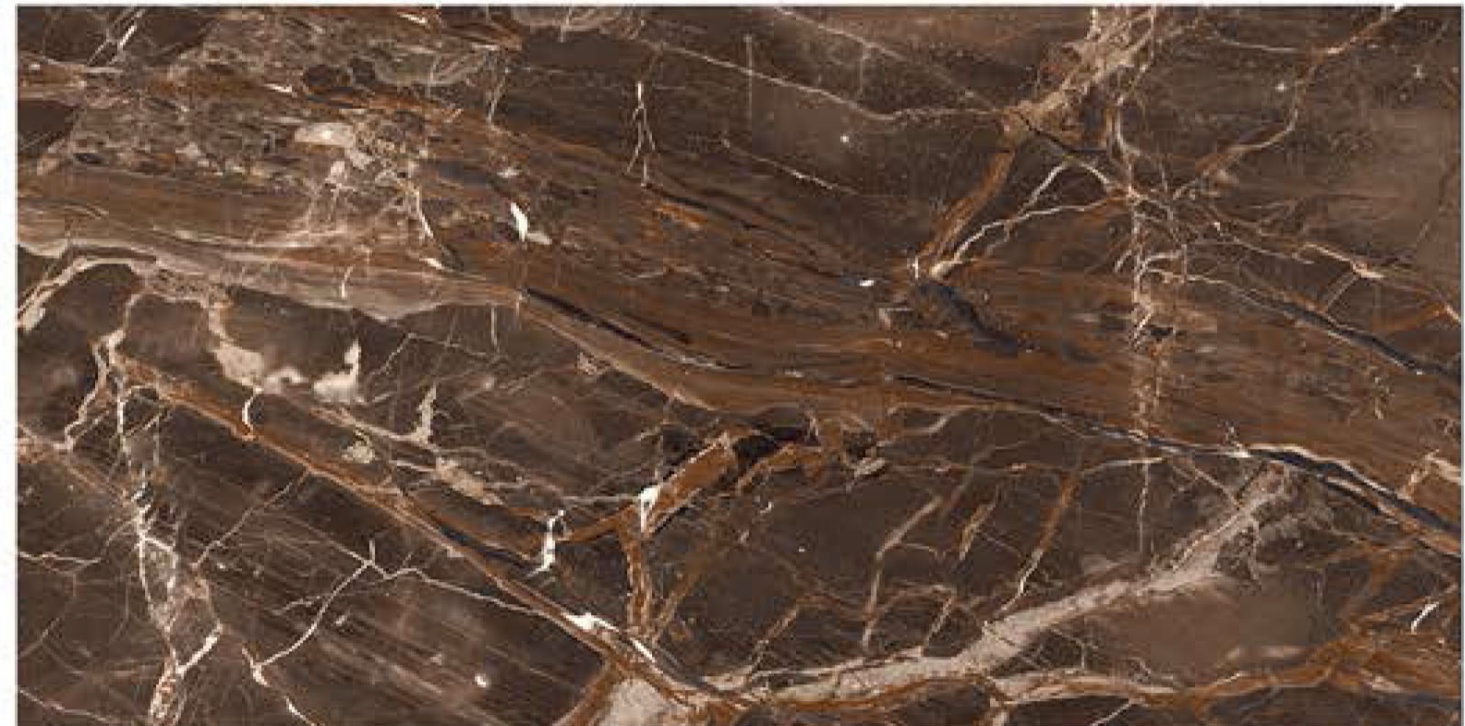

**EXAGRES INTERNATIONAL**  
PRIVATE LIMITED

**R A N D O M**

 **HIGH GLOSS  
FINISH**

 **ZERO  
MAINTANANCE**

 **ECO-FRIENDLY**

ROSSO BLACK

ROSSO CHOCO

Contact no. +91 99980 87802