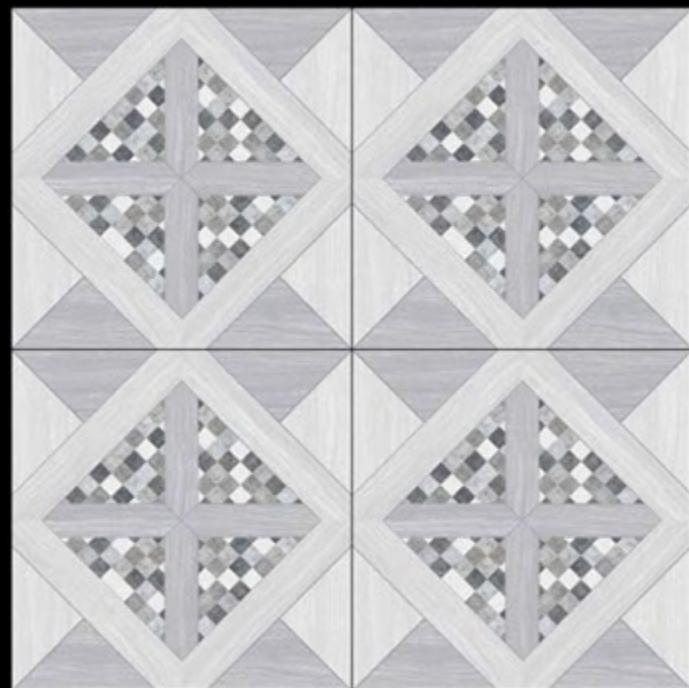

MATT

EXAGRES INTERNATIONAL PRIVATE LIMITED

Phoenix_Choco

600x600 mm

Contact No.- 99980 87802

MATT

EXAGRES INTERNATIONAL PRIVATE LIMITED

Phoenix_Grey