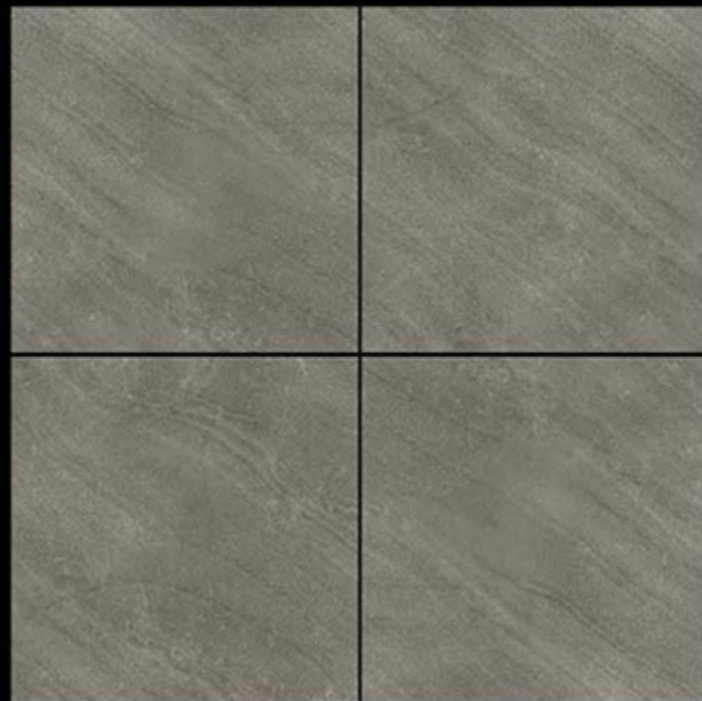

600x600 mm

Contact No.- 99980 87802