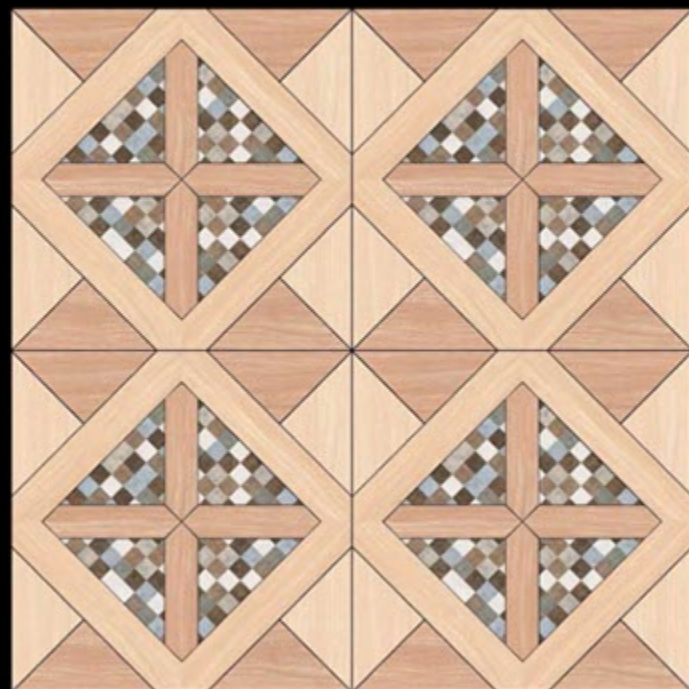

PERLA

600x600 mm

Contact No.- 99980 87802

MATT

EXAGRES INTERNATIONAL PRIVATE LIMITED

Phoenix_Beige

600x600 mm

Contact No.- 99980 87802