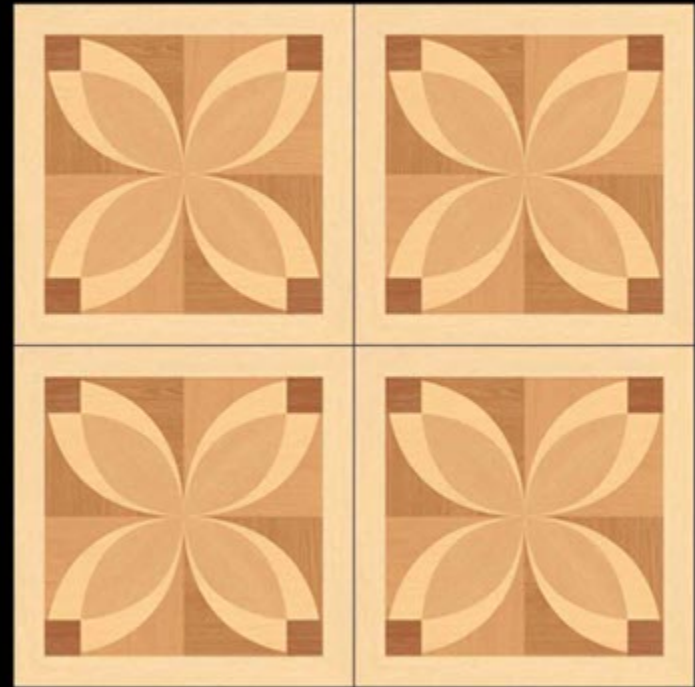

600x600 mm

Contact No.- 99980 87802