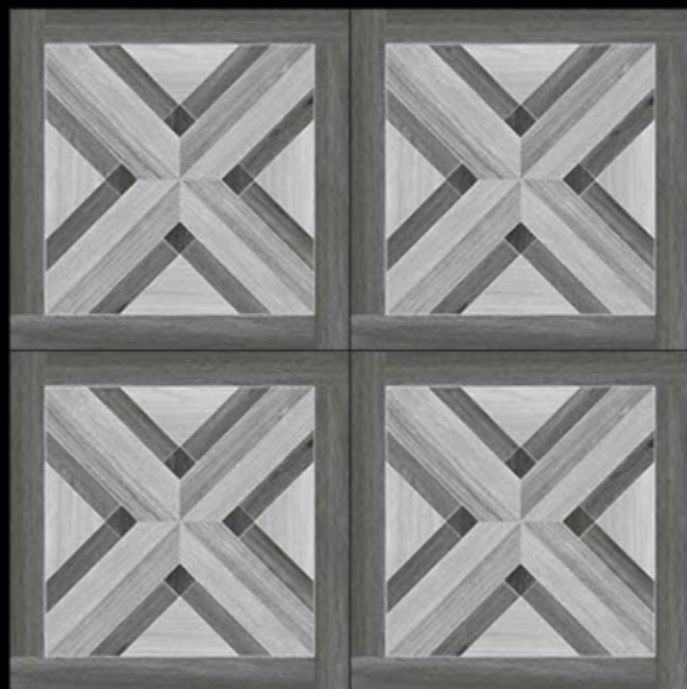

600x600 mm

Contact No.- 99980 87802