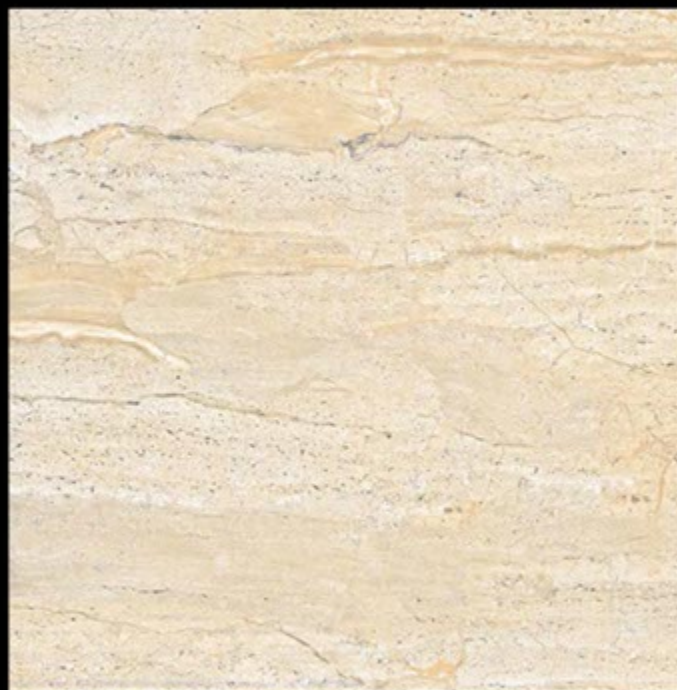

DAHINO_BEIGE

600x600 mm

Contact No.- 99980 87802

MATT

EXAGRES INTERNATIONAL PRIVATE LIMITED

Daina_Beige

600x600 mm

Contact No.- 99980 87802