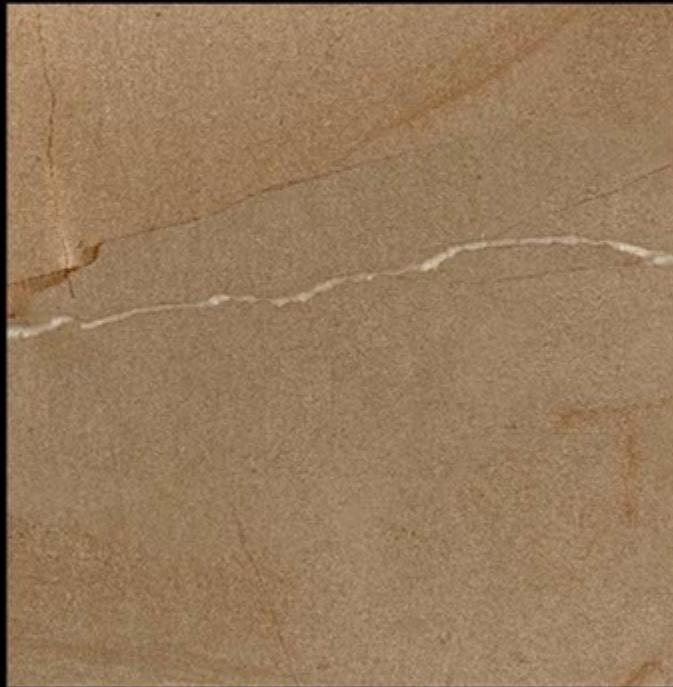

Contact No.- 99980 87802

MATT

EXAGRES INTERNATIONAL PRIVATE LIMITED

Desert_Beige

600x600 mm

Contact No.- 99980 87802

MATT

EXAGRES INTERNATIONAL PRIVATE LIMITED