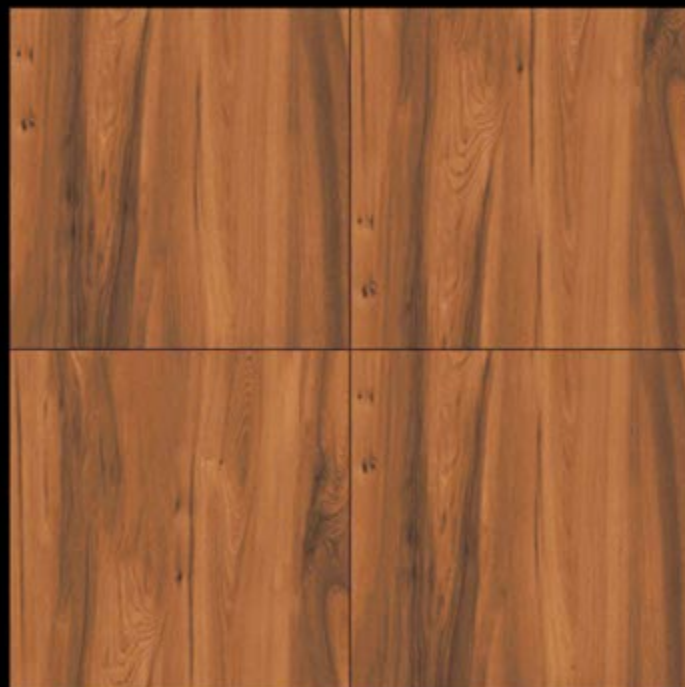

EXOTIC_GREY

600x600 mm

Contact No.- 99980 87802

MATT

EXAGRES INTERNATIONAL PRIVATE LIMITED

Farida_Brown

600x600 mm

Contact No.- 99980 87802