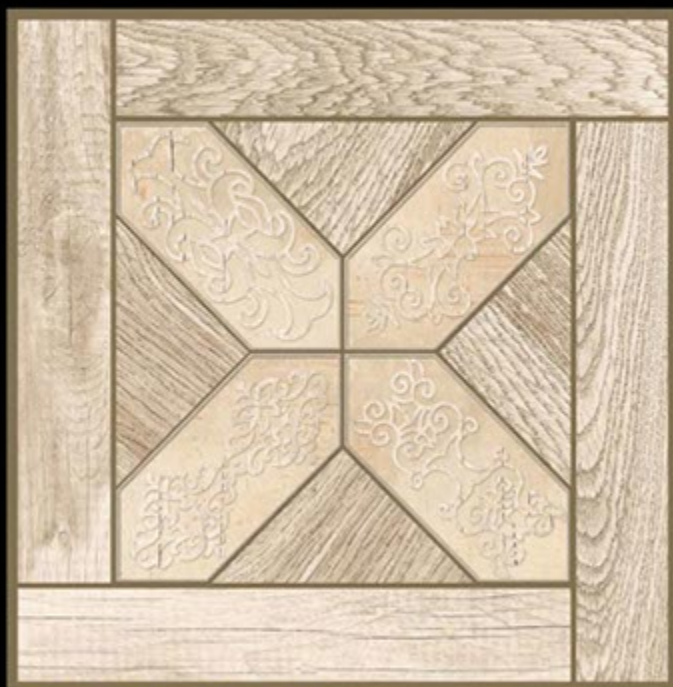

MATT

EXAGRES INTERNATIONAL PRIVATE LIMITED

CARSA_ARCE