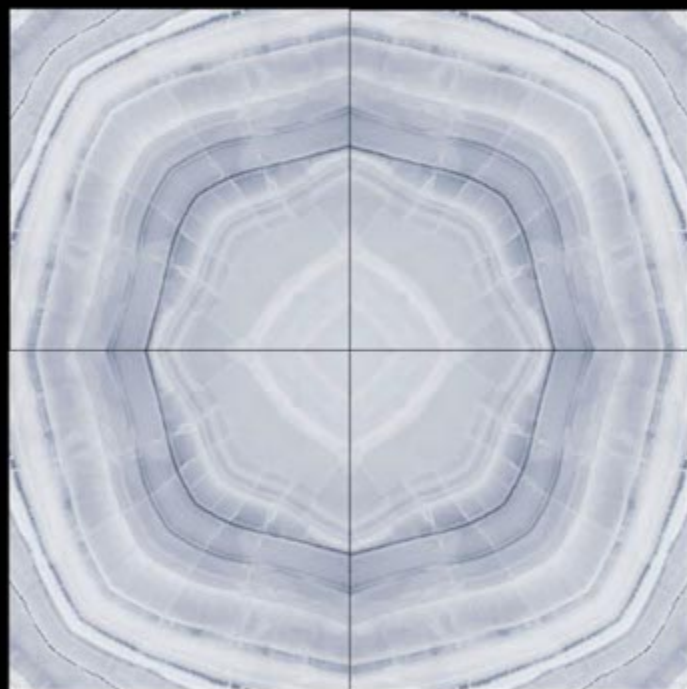

600x600 mm

Contact No.- 99980 87802