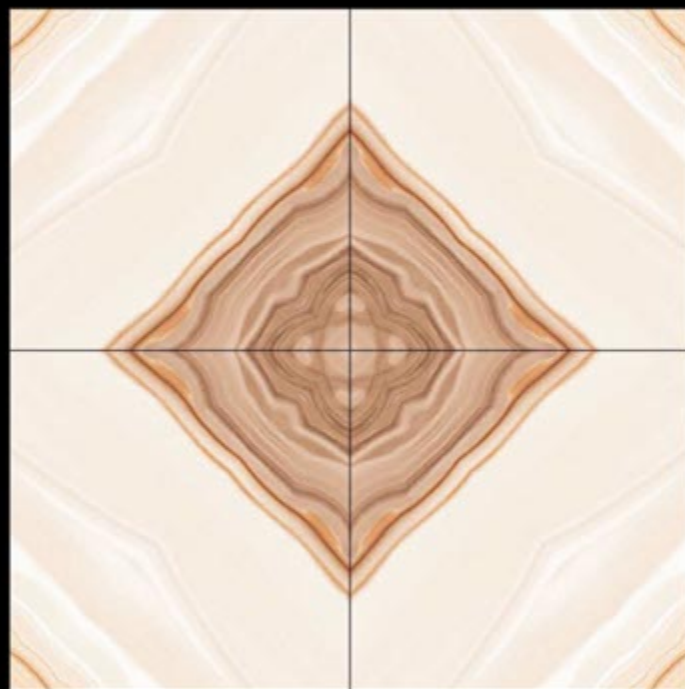

600x600 mm

Contact No.- 99980 87802

Polished Mirror

EXAGRES INTERNATIONAL PRIVATE LIMITED

Dominica_Brown

600x600 mm

Contact No.- 99980 87802

Polished Mirror