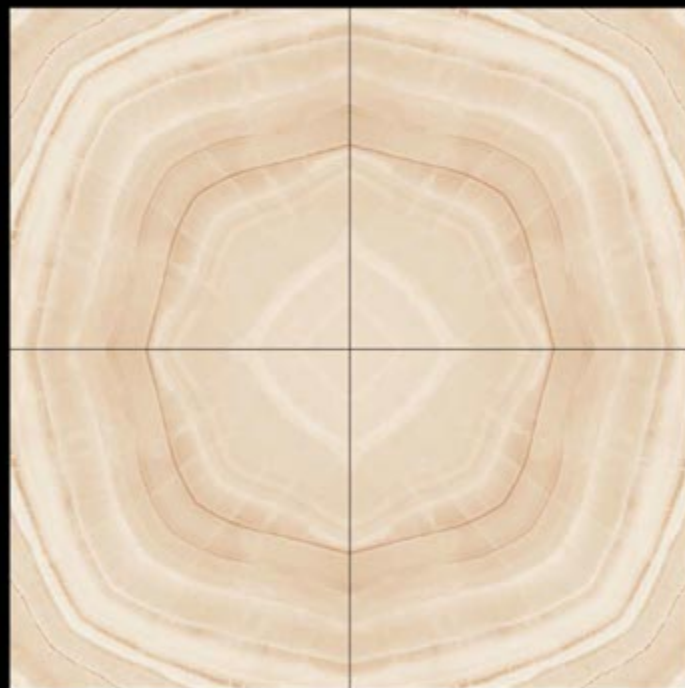

EXAGRES INTERNATIONAL PRIVATE LIMITED

Roma_Beige

600x600 mm

Contact No.- 99980 87802

Polished Mirror

EXAGRES INTERNATIONAL PRIVATE LIMITED

Romer_Beige

600x600 mm