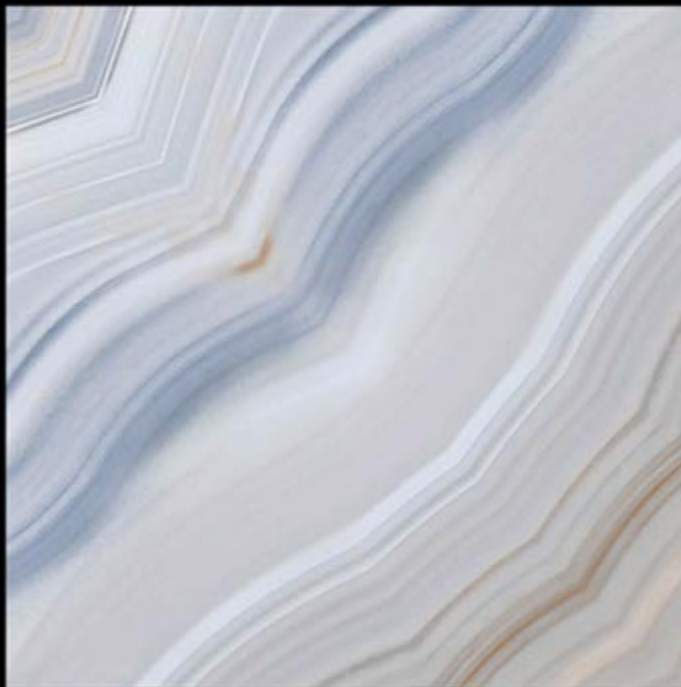

Antiq_Blue

600x600 mm

Contact No.- 99980 87802

Polished Mirror

EXAGRES INTERNATIONAL PRIVATE LIMITED

Cussasi_Blue

600x600 mm

Contact No.- 99980 87802