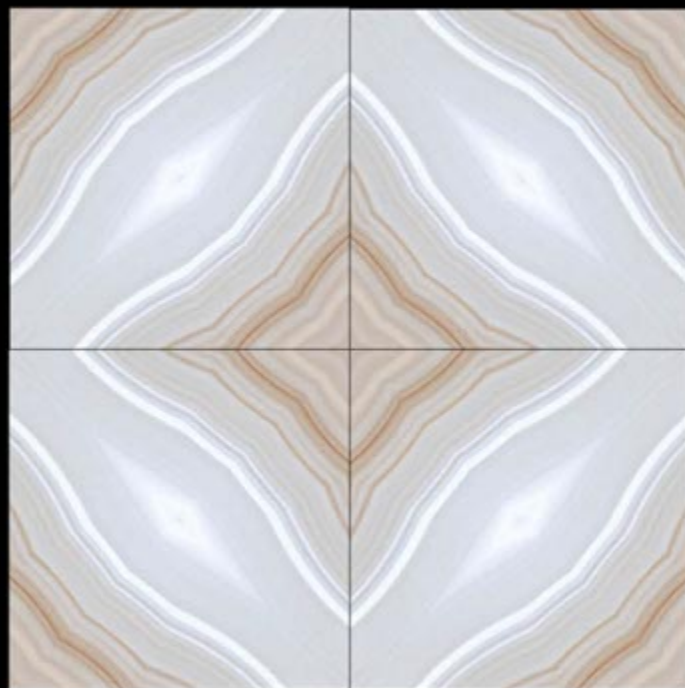

Polished Mirror

EXAGRES INTERNATIONAL PRIVATE LIMITED

Spanis_Blue

600x600 mm

Contact No.- 99980 87802

Polished Mirror

EXAGRES INTERNATIONAL PRIVATE LIMITED

Unity_Blue