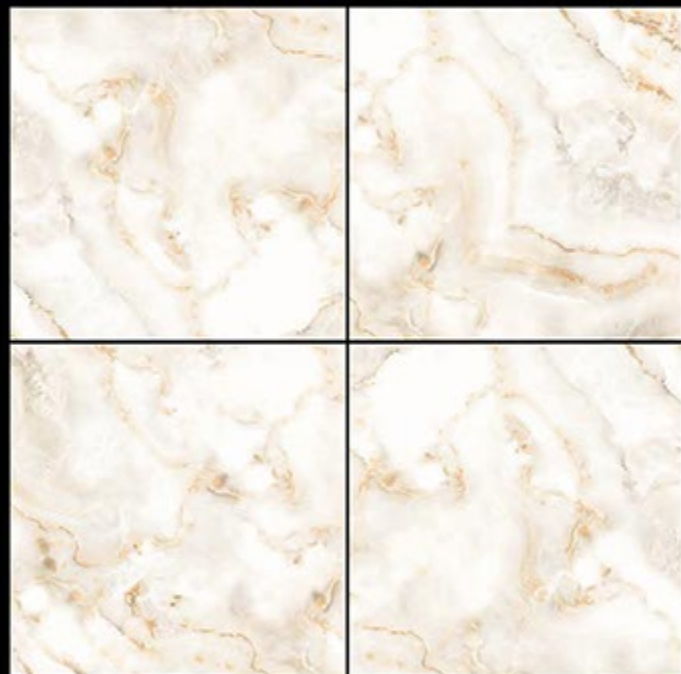

600x600 mm

Contact No.- 99980 87802

Polished

EXAGRES INTERNATIONAL PRIVATE LIMITED

Romano Onyx

600x600 mm

Contact No.- 99980 87802

Polished