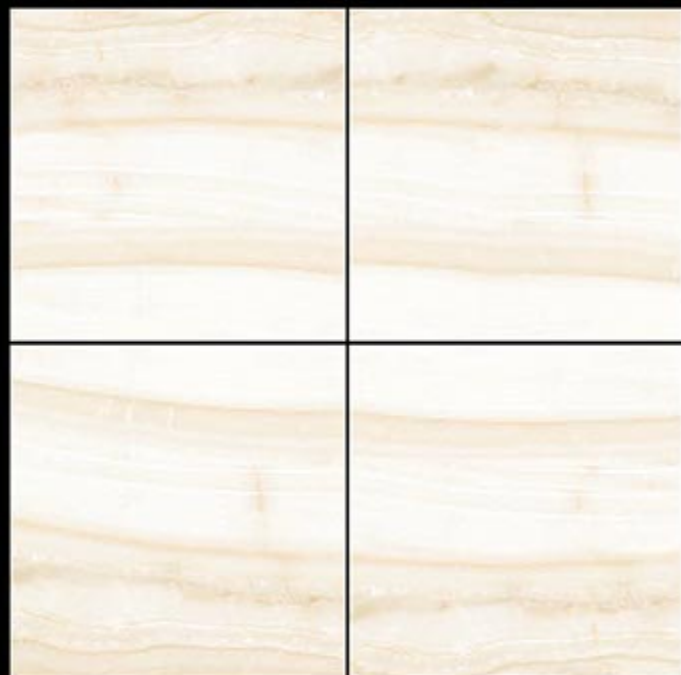

600x600 mm

Contact No.- 99980 87802