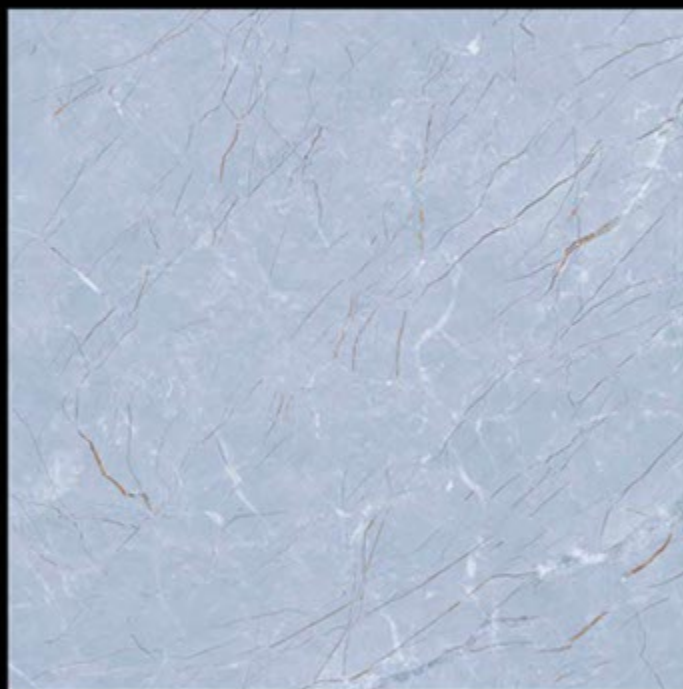

Polished

EXAGRES INTERNATIONAL PRIVATE LIMITED

Medison_Blue