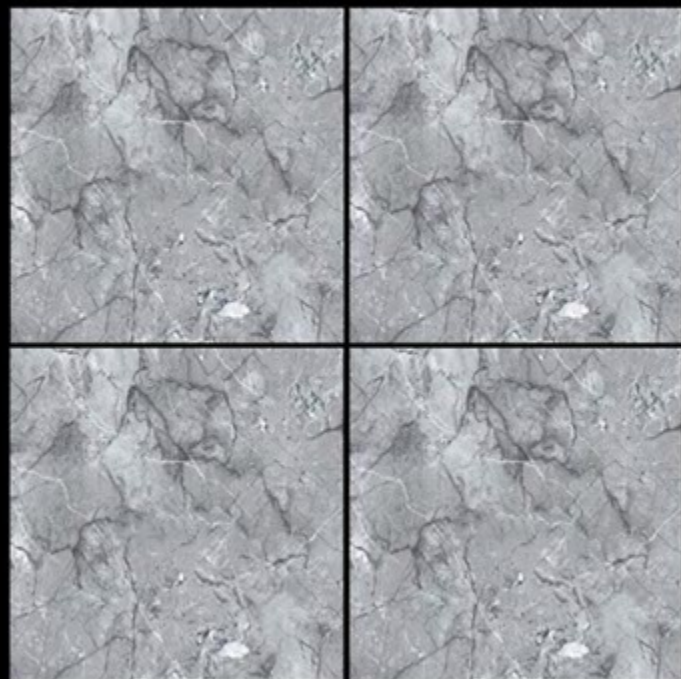

600x600 mm

Contact No.- 99980 87802