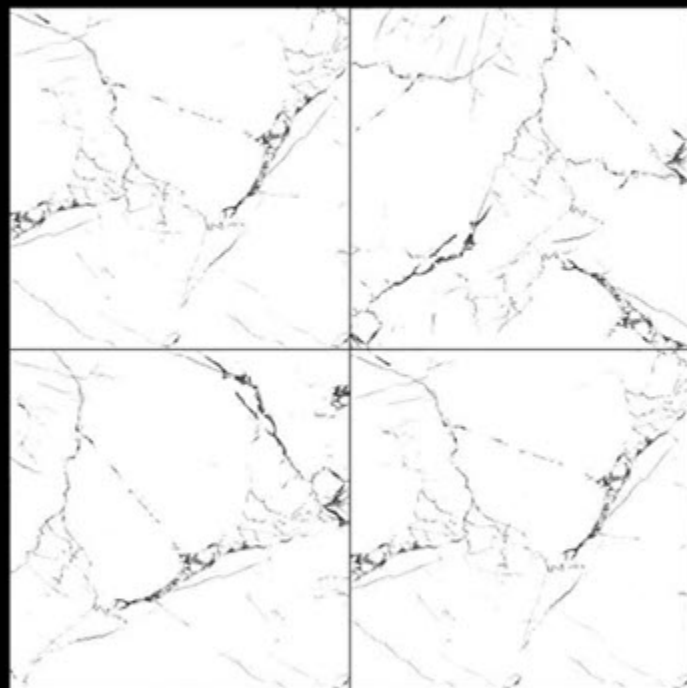

600x600 mm

Contact No.- 99980 87802