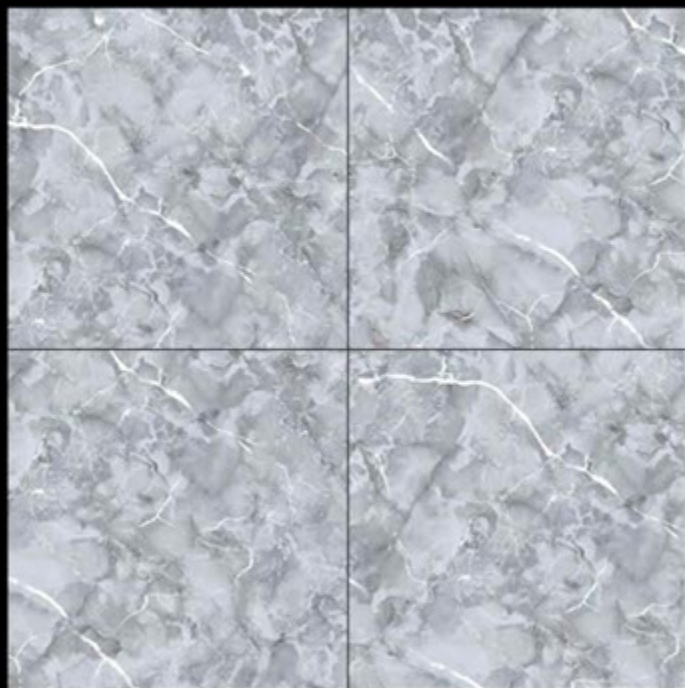

600x600 mm

Contact No.- 99980 87802