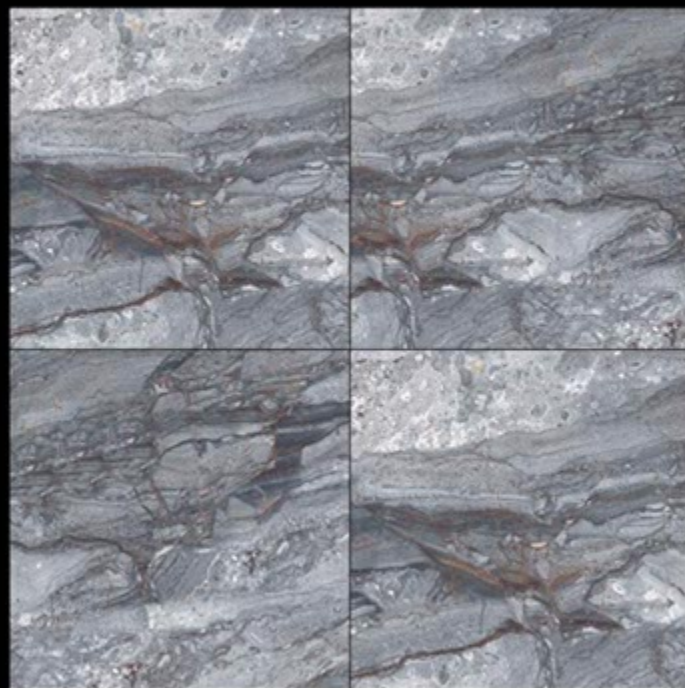

600x600 mm

Contact No.- 99980 87802