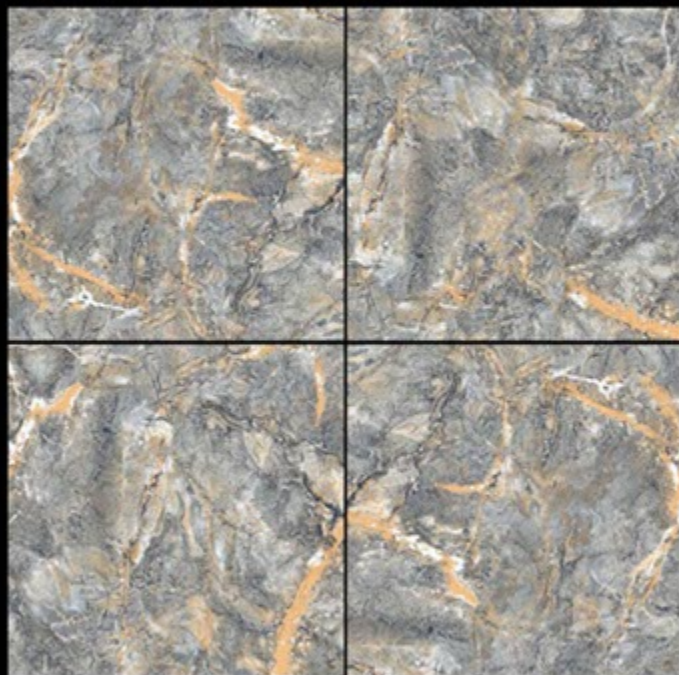

600x600 mm

Contact No.- 99980 87802