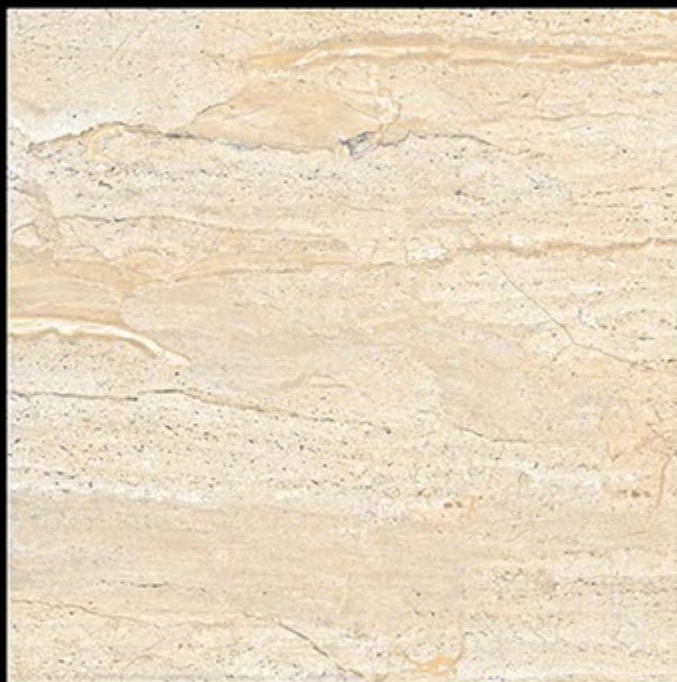

Dahino Beige

600x600 mm

Contact No.- 99980 87802

Polished

EXAGRES INTERNATIONAL PRIVATE LIMITED

Daina Beige Decor

600x600 mm

Contact No.- 99980 87802