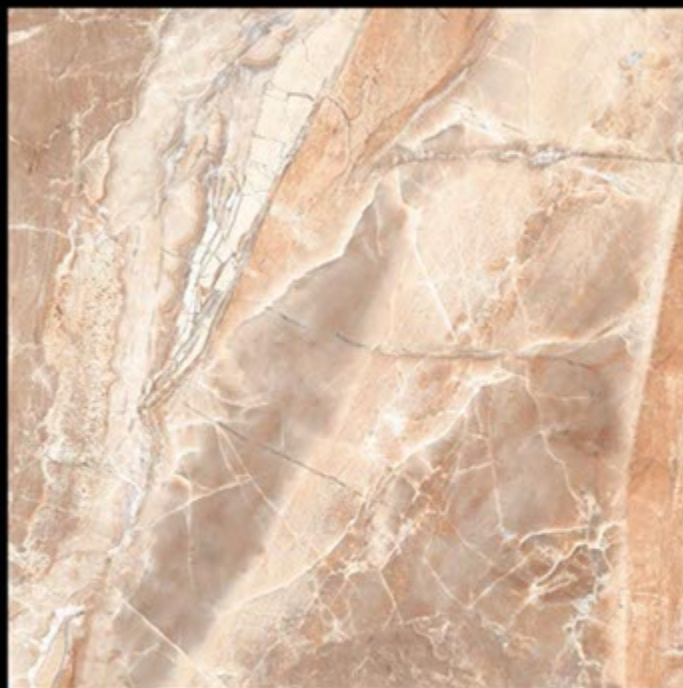

EXAGRES INTERNATIONAL PRIVATE LIMITED

Leza Choco

600x600 mm

Contact No.- 99980 87802

Polished

EXAGRES INTERNATIONAL PRIVATE LIMITED

Loft_Brown

600x600 mm