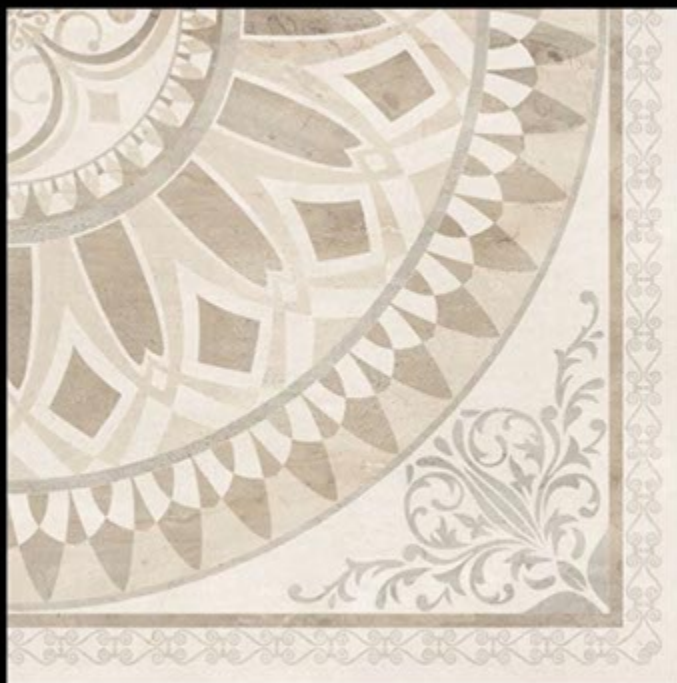

Polished

EXAGRES INTERNATIONAL PRIVATE LIMITED

Fiordo Pista Decor