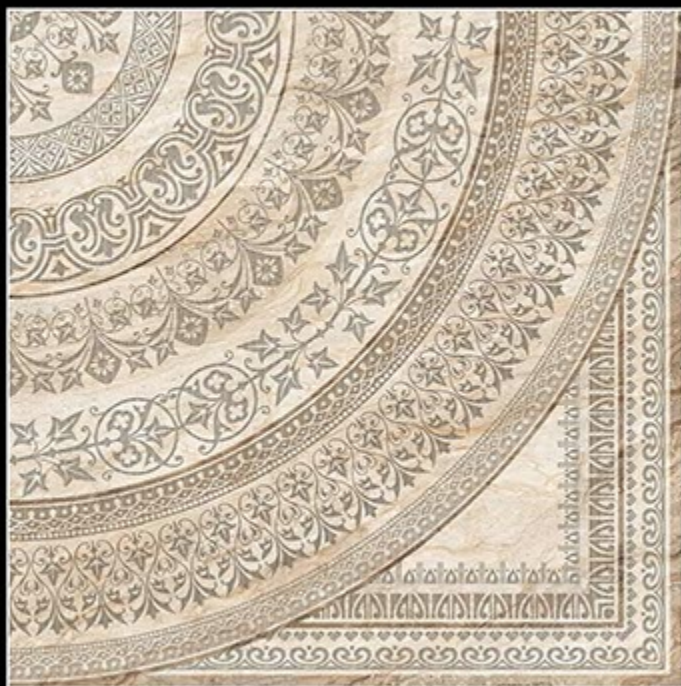

Dahino Beige

600x600 mm

Contact No.- 99980 87802

Polished

EXAGRES INTERNATIONAL PRIVATE LIMITED

Daina Beige Decor

600x600 mm

Contact No.- 99980 87802