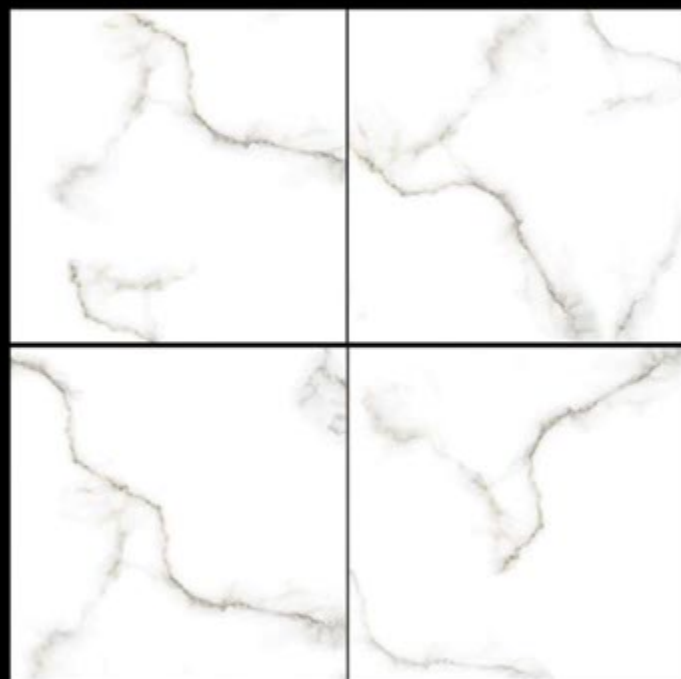

600x600 mm

Contact No.- 99980 87802