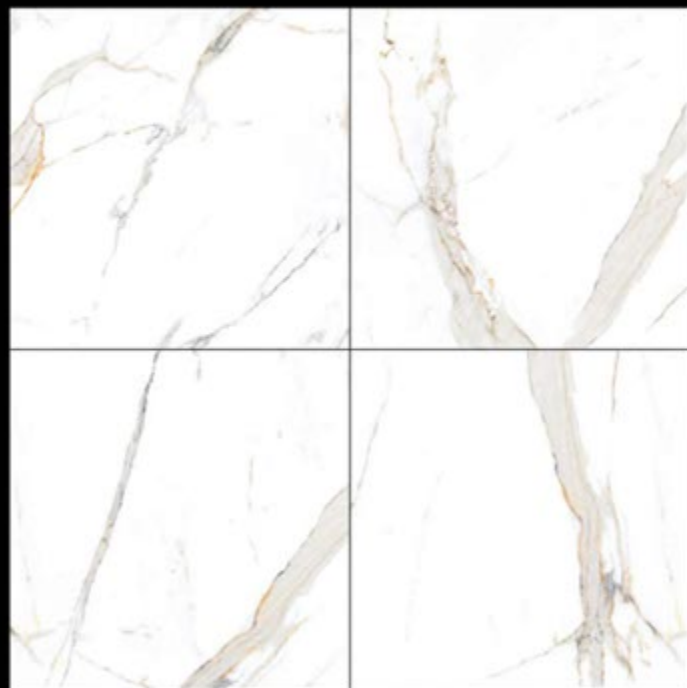

Antracita_Ice

600x600 mm

Contact No.- 99980 87802

Polished

EXAGRES INTERNATIONAL PRIVATE LIMITED

Apia_Orange

600x600 mm

Contact No.- 99980 87802