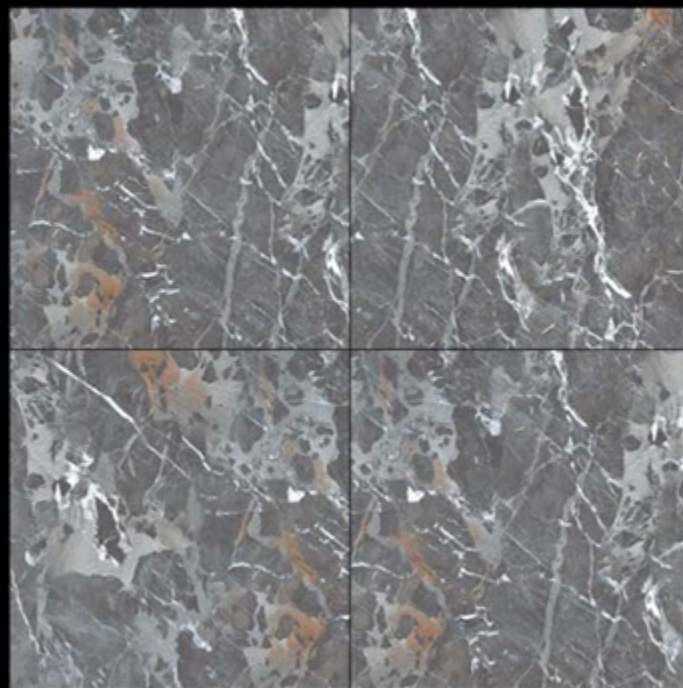

600x600 mm

Contact No.- 99980 87802