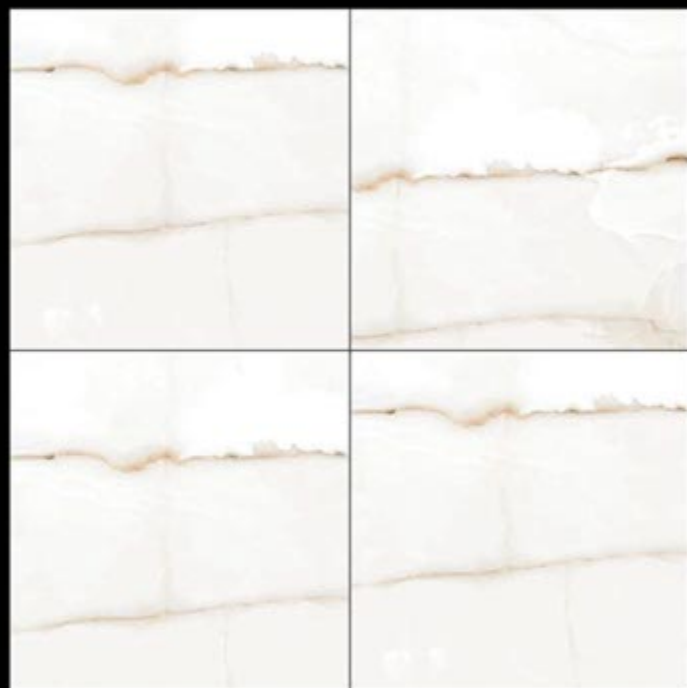

600x600 mm

Contact No.- 99980 87802