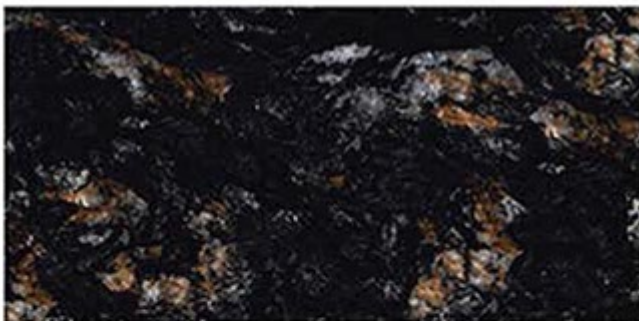

HI - GLOSS

600X1200MM

EXAGRES INTERNATIONAL

PRIVATE LIMITED

MIDNIGHT BLACK

R1

R1

R2

R3

R1

Contact no. +91 99980 87802