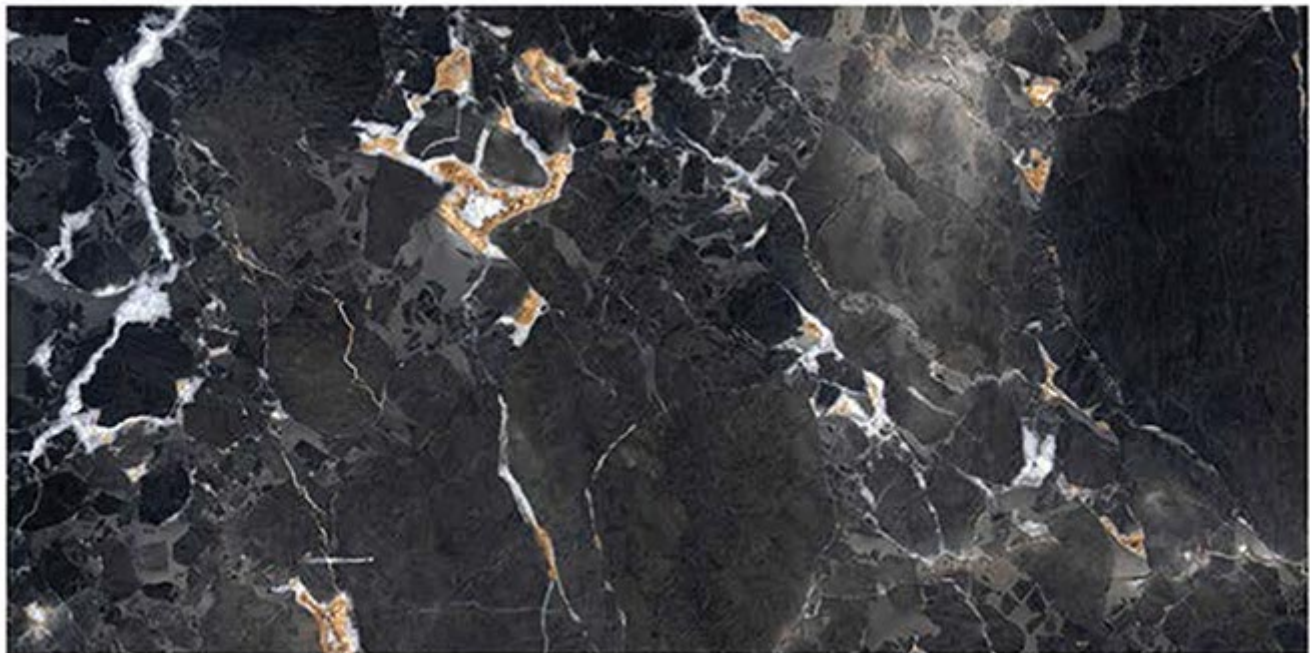

R2

R3

R4

Contact no. +91 99980 87802

HI - GLOSS

600X1200MM

EXAGRES INTERNATIONAL
PRIVATE LIMITED

HELIUM BK