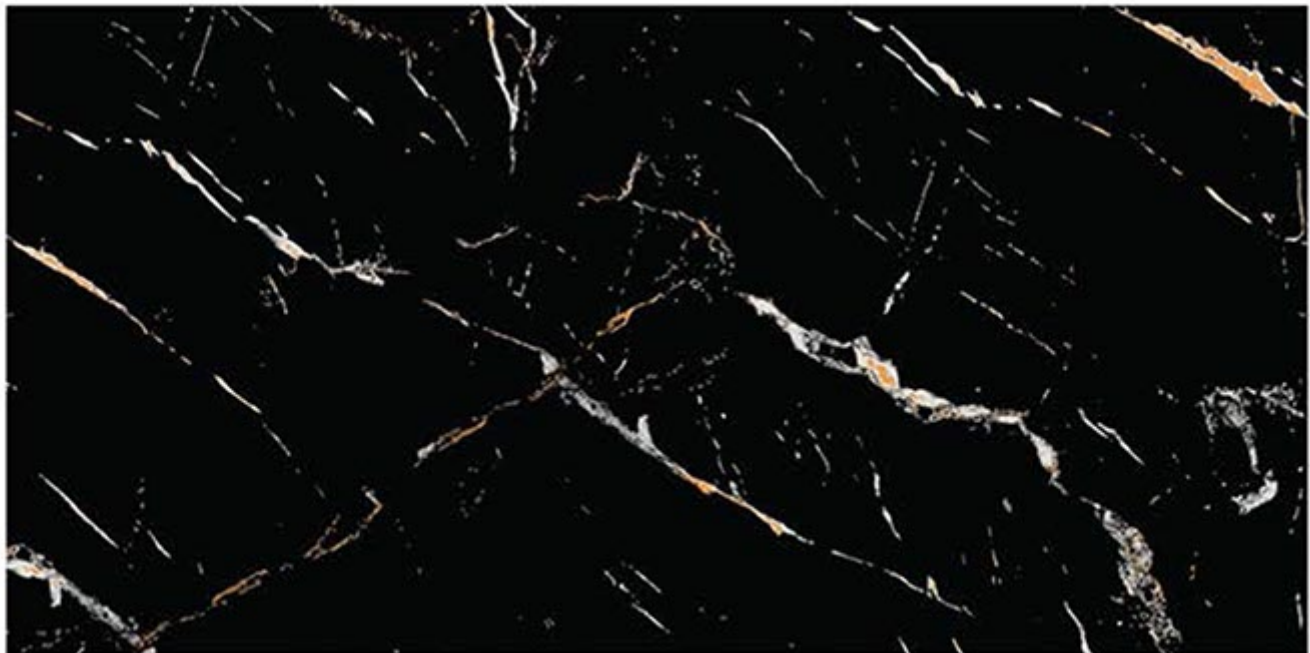

600X1200MM

EXAGRES INTERNATIONAL
PRIVATE LIMITED

CLOUD BLACK

R1

R1

R2

R3

R1