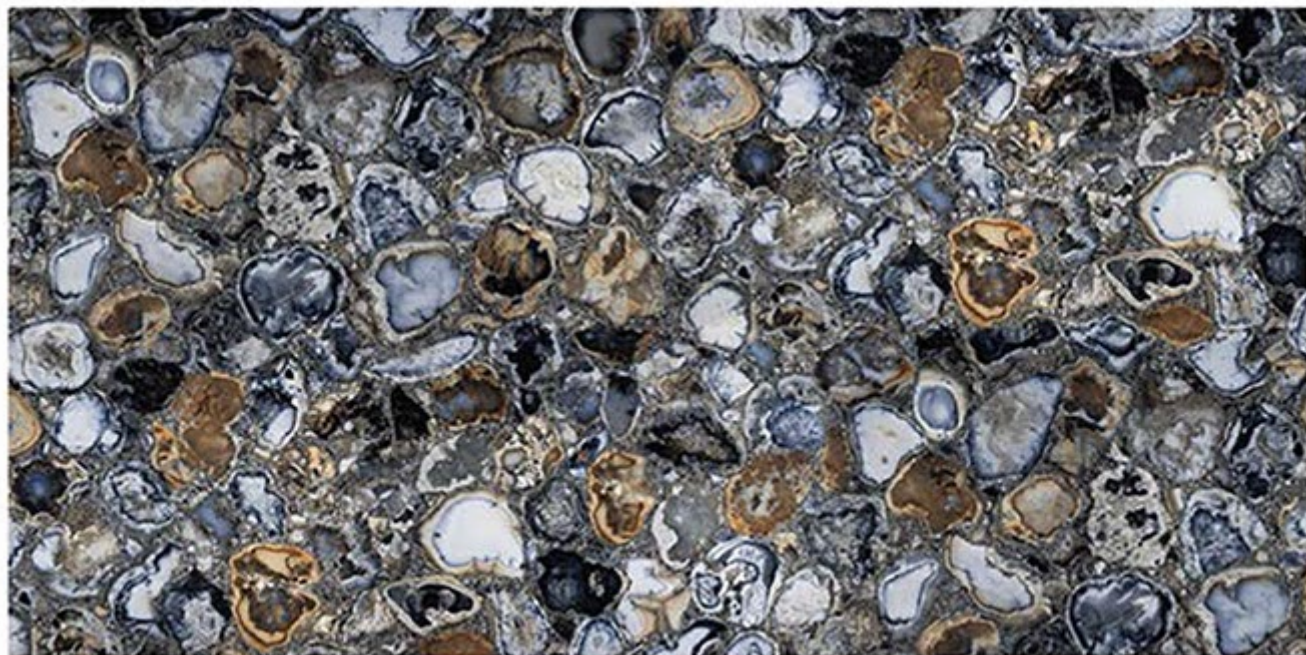

HI - GLOSS

600X1200MM

EXAGRES INTERNATIONAL
PRIVATE LIMITED

ULTRON

R1

R1

R2

R2