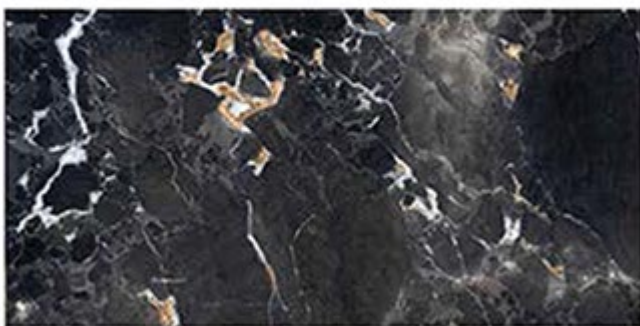

HI - GLOSS

600X1200MM

EXAGRES INTERNATIONAL
PRIVATE LIMITED

HELIUM BK

R1

R1

R2

R3

R4

Contact no. +91 99980 87802