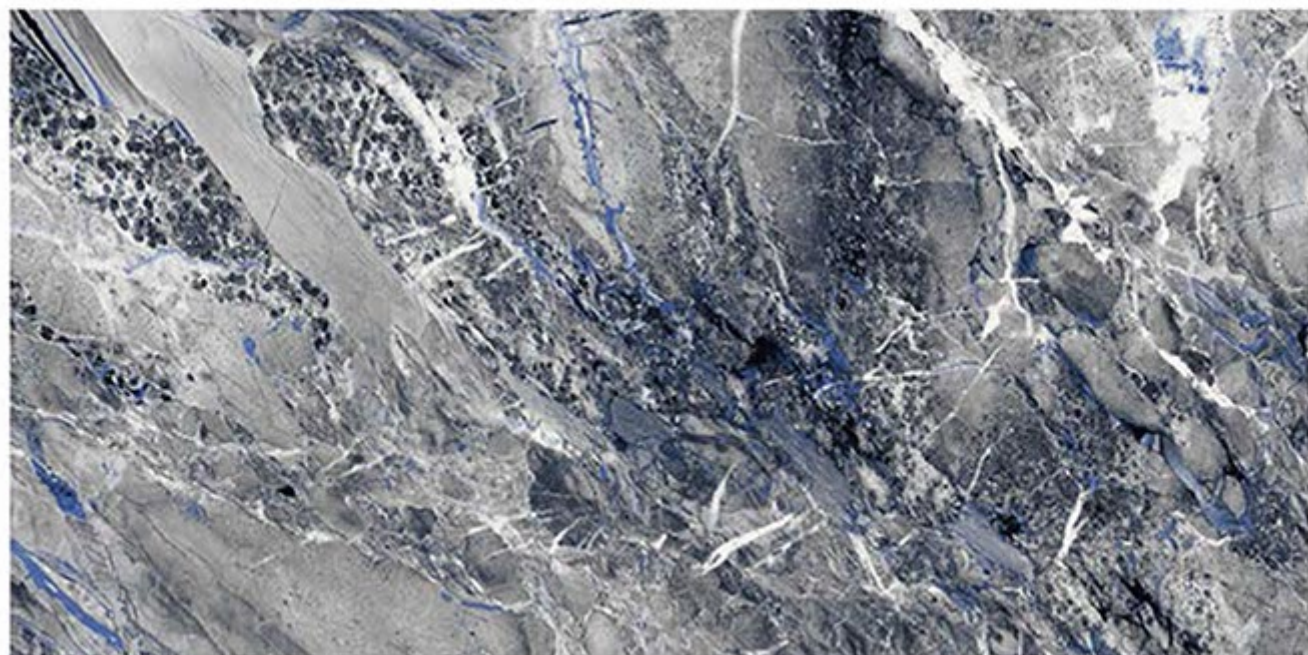

R1

Contact no. +91 99980 87802

HI - GLOSS

600X1200MM

EXAGRES INTERNATIONAL
PRIVATE LIMITED

LIZON BLUE

R1

R1