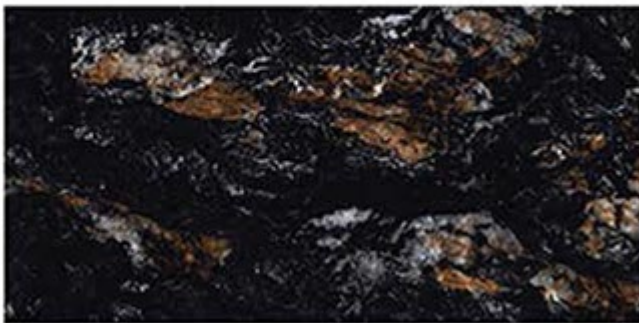

R1

Contact no. +91 99980 87802

HI - GLOSS

600X1200MM

EXAGRES INTERNATIONAL

PRIVATE LIMITED

MIDNIGHT BLACK

R1