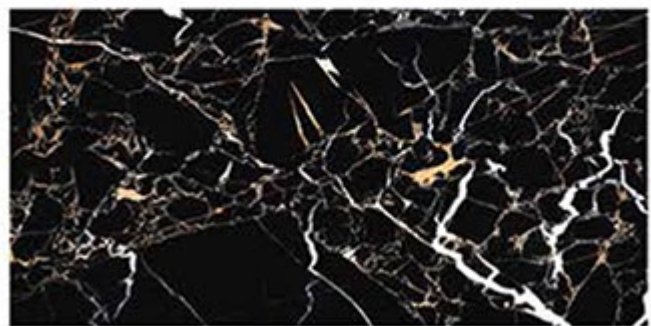

Contact no. +91 99980 87802

HI - GLOSS

600X1200MM

EXAGRES INTERNATIONAL
PRIVATE LIMITED

PORTRO BLACK

R1

R1

R2