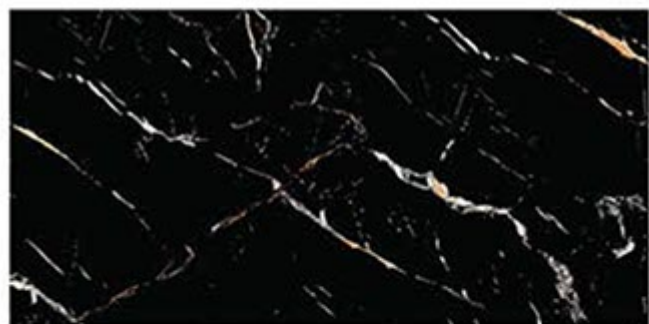

600X1200MM

EXAGRES INTERNATIONAL
PRIVATE LIMITED

CLOUD BLACK

R1

R1

R2

R3

R1