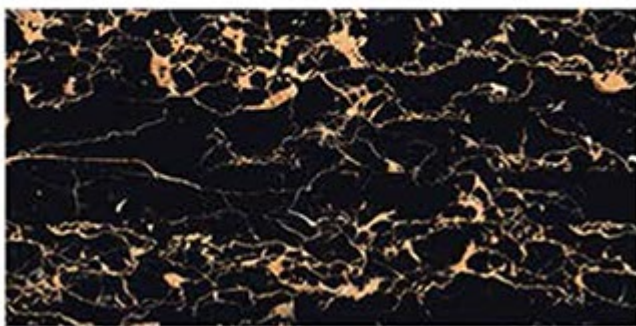

HI - GLOSS

600X1200MM

EXAGRES INTERNATIONAL

PRIVATE LIMITED

GOLD PORTRO

R1

R1

R2

R3

R4

Contact no. +91 99980 87802