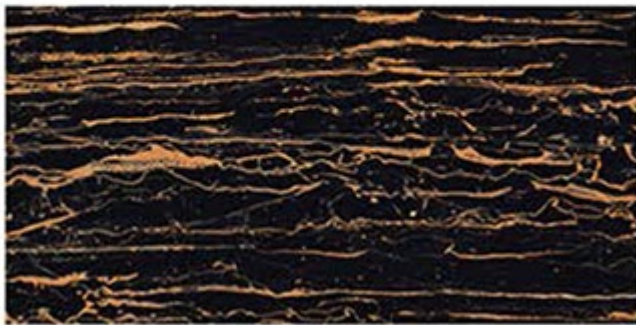

Contact no. +91 99980 87802

HI - GLOSS

600X1200MM

EXAGRES INTERNATIONAL

PRIVATE LIMITED

GOLDEN TRACK

R1

R1