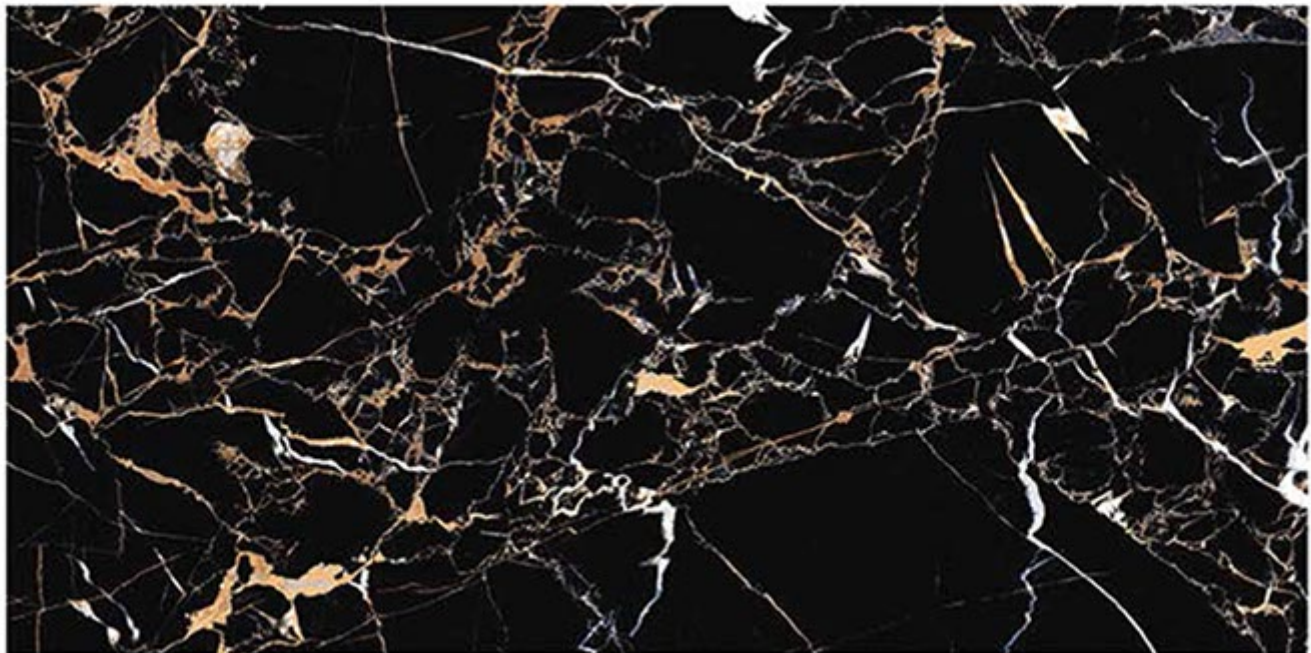

Contact no. +91 99980 87802

HI - GLOSS

600X1200MM

EXAGRES INTERNATIONAL
PRIVATE LIMITED

PORTRO BLACK

R1

R1

R2