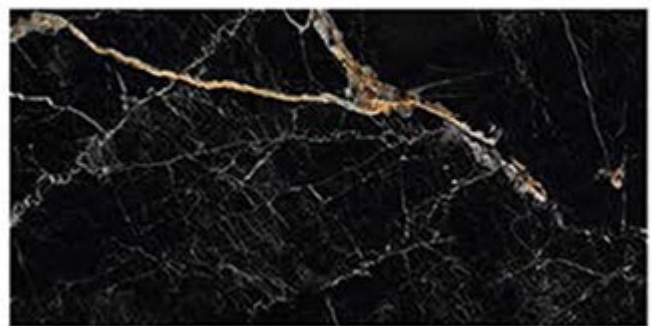

HI - GLOSS

600X1200MM

EXAGRES INTERNATIONAL
PRIVATE LIMITED

VIENCE BLACK

R1

R1

R2

R3

R1

Contact no. +91 99980 87802