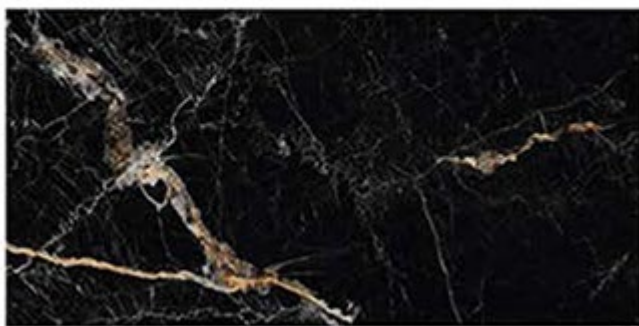

HI - GLOSS

600X1200MM

EXAGRES INTERNATIONAL
PRIVATE LIMITED

VIENCE BLACK

R1

R1

R2

R3

R1

Contact no. +91 99980 87802