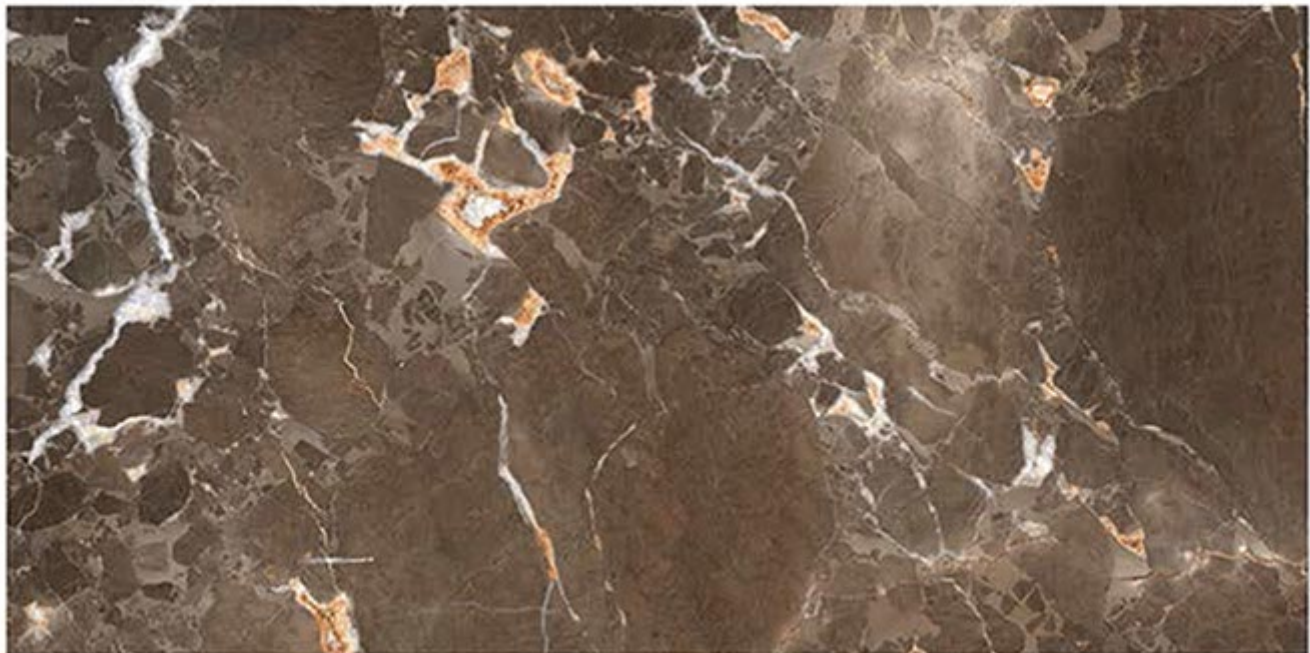

HI - GLOSS

600X1200MM

EXAGRES INTERNATIONAL
PRIVATE LIMITED

HELIUM BR

R1