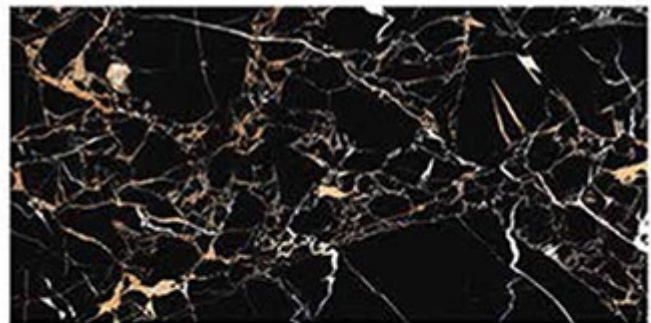

R1

Contact no. +91 99980 87802