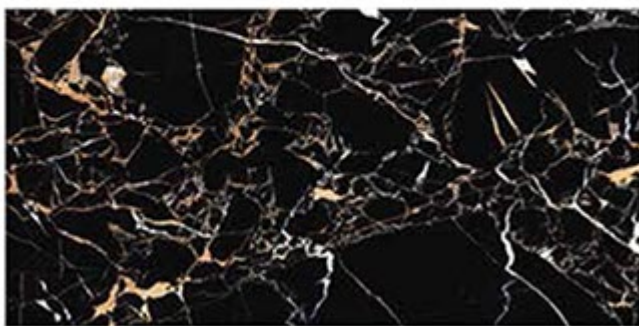

Contact no. +91 99980 87802

HI - GLOSS

600X1200MM

EXAGRES INTERNATIONAL
PRIVATE LIMITED

PORTRO BLACK

R1

R1

R2