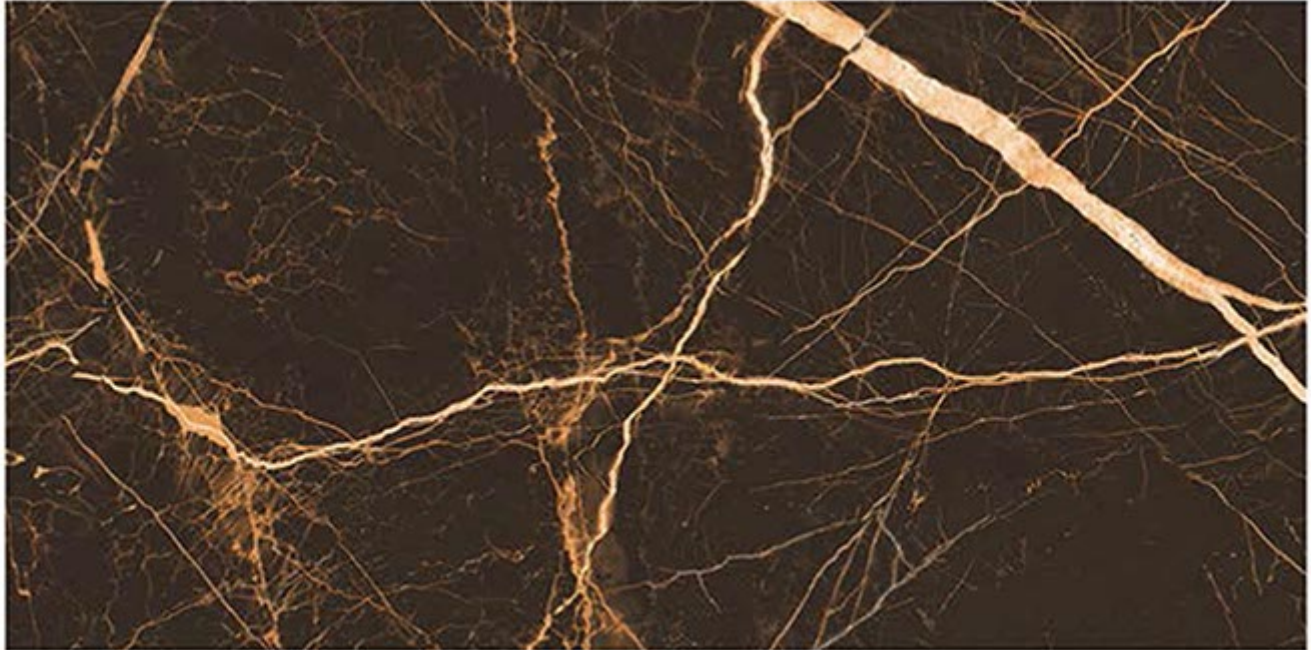

R3

R1

Contact no. +91 99980 87802

HI - GLOSS
600X1200MM

PRADA BROWN

R1

R1

R2