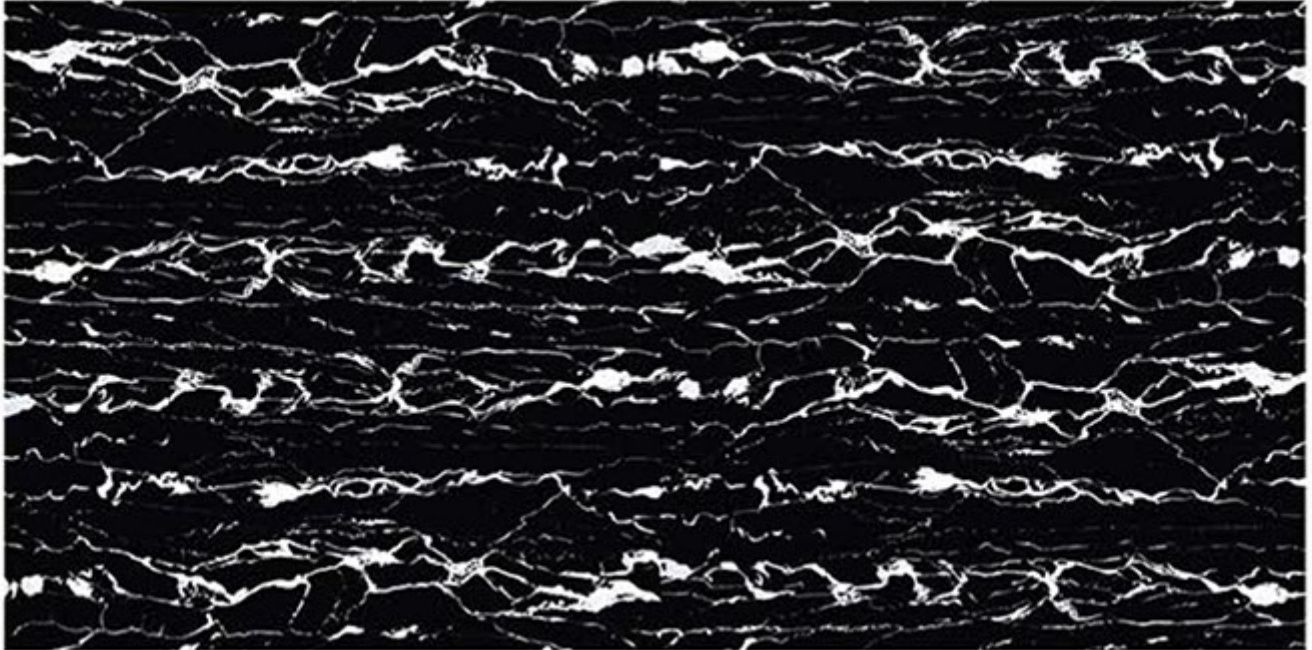

HI - GLOSS
600X1200MM

BLACK PORTRO

R1