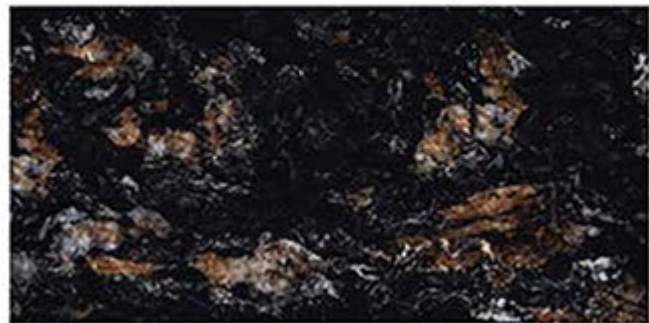

HI - GLOSS

600X1200MM

EXAGRES INTERNATIONAL

PRIVATE LIMITED

MIDNIGHT BLACK

R1

R1

R2

R3

R1

Contact no. +91 99980 87802