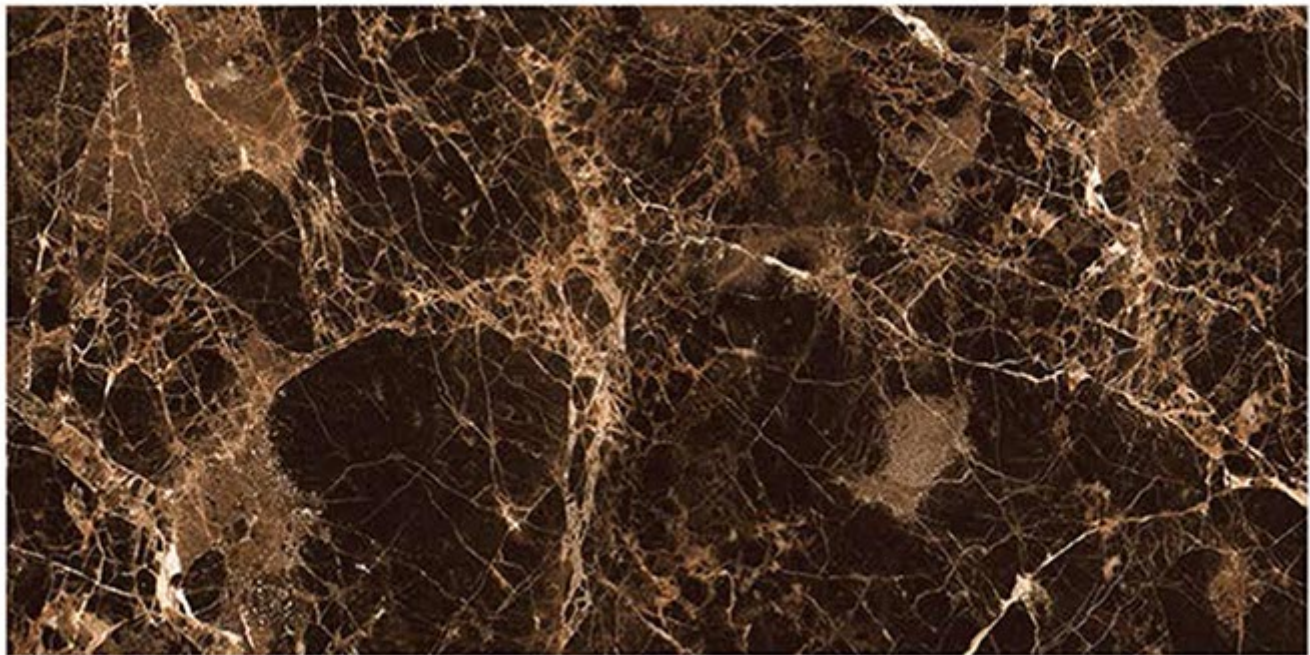

HI - GLOSS

600X1200MM

EXAGRES INTERNATIONAL
PRIVATE LIMITED

EURO EMPRADOR

R1

R1

R2

R3