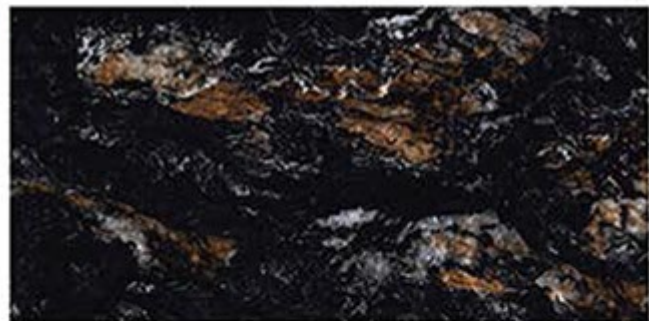

R1

Contact no. +91 99980 87802