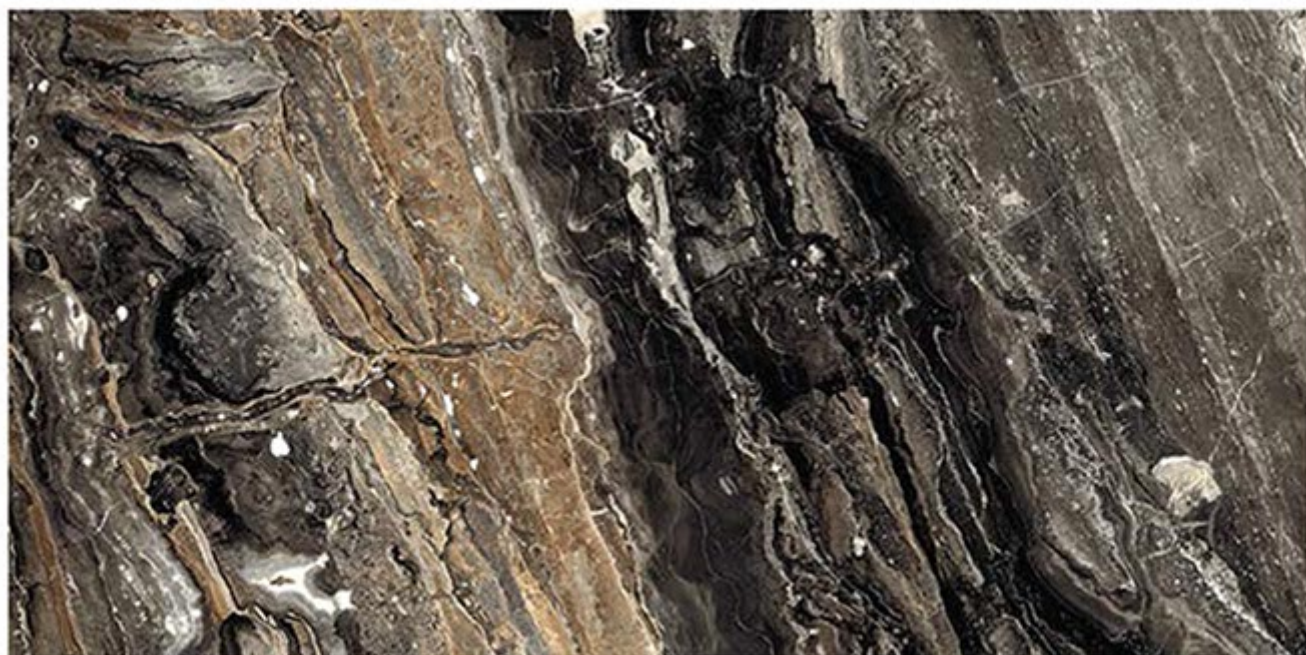

R2

R3

R4

Contact no. +91 99980 87802

HI - GLOSS

600X1200MM

EXAGRES INTERNATIONAL
PRIVATE LIMITED

MARSEILLE CHOCO