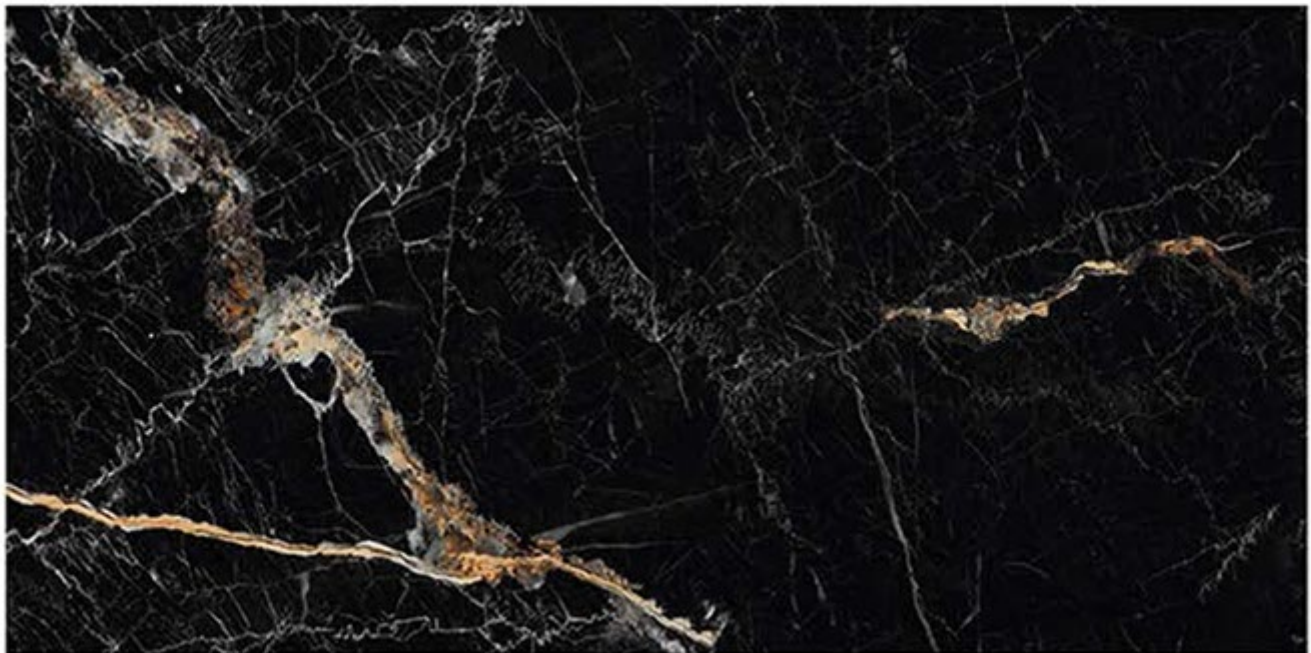

R1

Contact no. +91 99980 87802

HI - GLOSS

600X1200MM

EXAGRES INTERNATIONAL
PRIVATE LIMITED

VIENCE BLACK

R1

R1