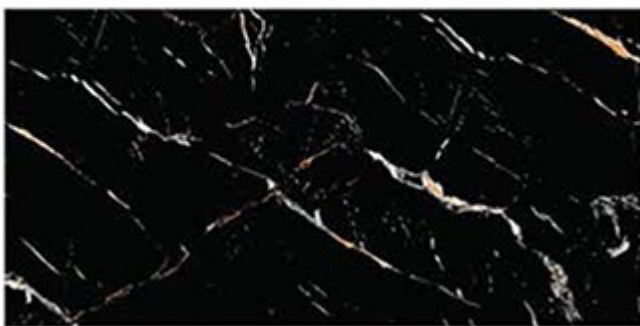

600X1200MM

EXAGRES INTERNATIONAL
PRIVATE LIMITED

CLOUD BLACK

R1

R1

R2

R3

R1