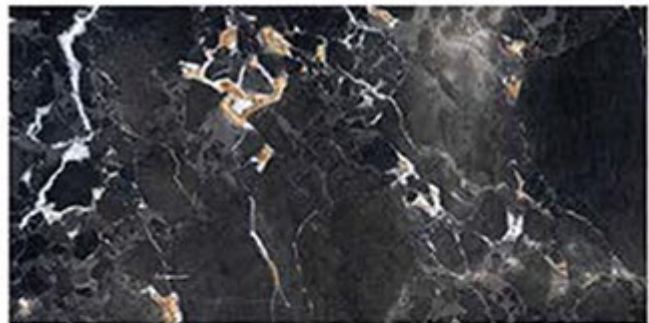

R1

R1

R2

R3

R4

Contact no. +91 99980 87802

HI - GLOSS

600X1200MM