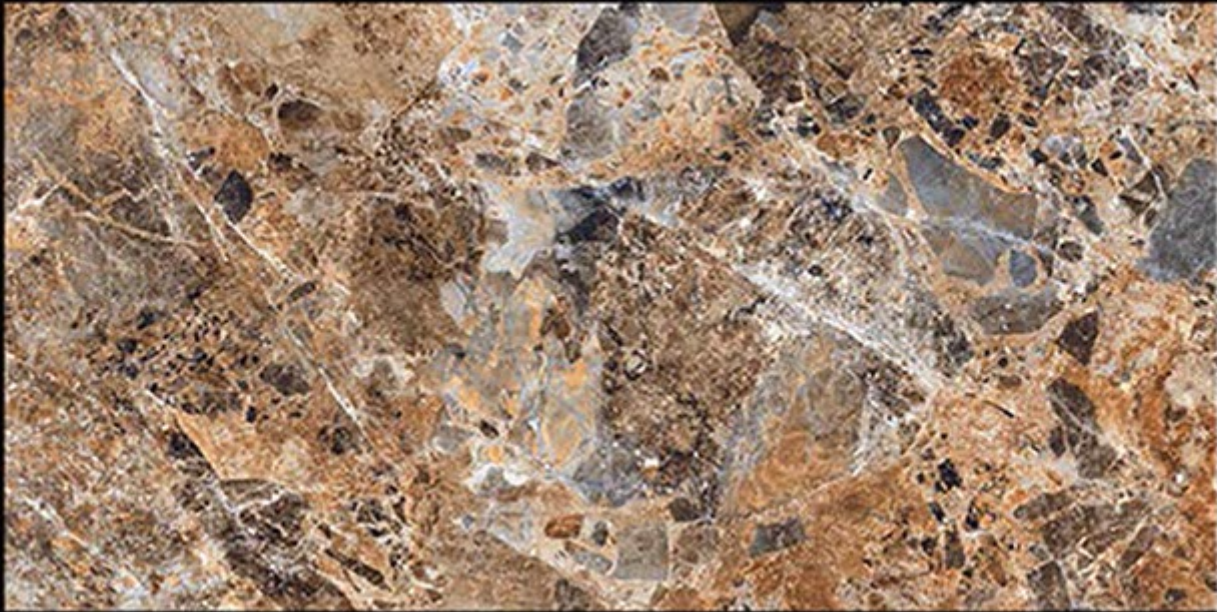

EXAGRES INTERNATIONAL
PRIVATE LIMITED

POLISHED
600X1200MM

EMPRADOR BR

R1