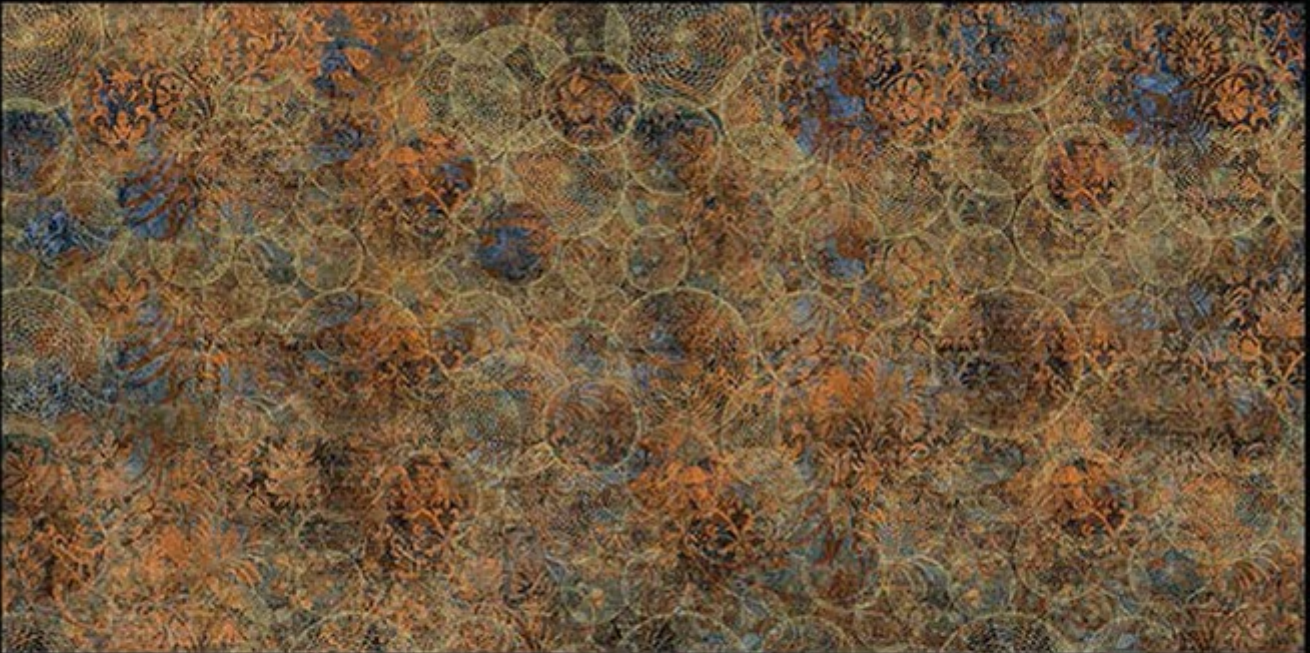

EXAGRES INTERNATIONAL
PRIVATE LIMITED

GLASSIA IVORY

GL DECOR 6

Contact no. +91 99980 87802

GLASSIA SERIES
600X1200MM

EXAGRES INTERNATIONAL
PRIVATE LIMITED

PUMA BR

GL DECOR 7