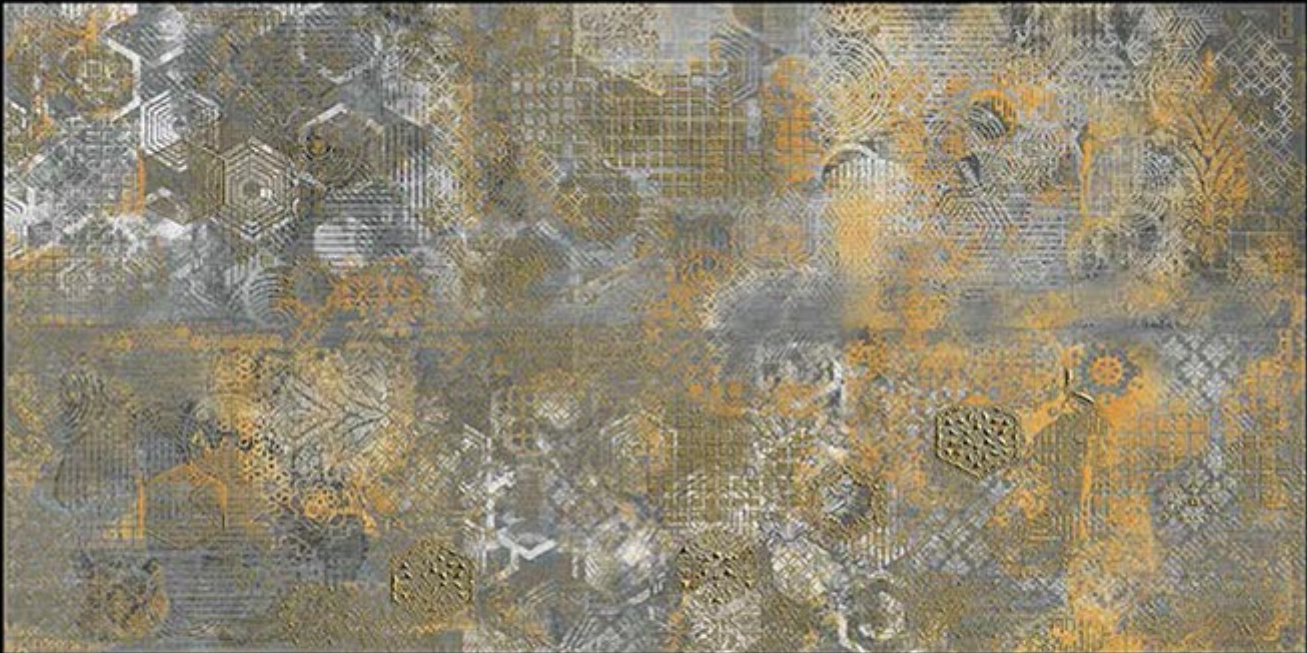

GL DECOR 12

Contact no. +91 99980 87802

GLASSIA SERIES
600X1200MM

EXAGRES INTERNATIONAL
PRIVATE LIMITED

PUMA BIANCO

GL DECOR 13

Contact no. +91 99980 87802

GLASSIA SERIES
600X1200MM