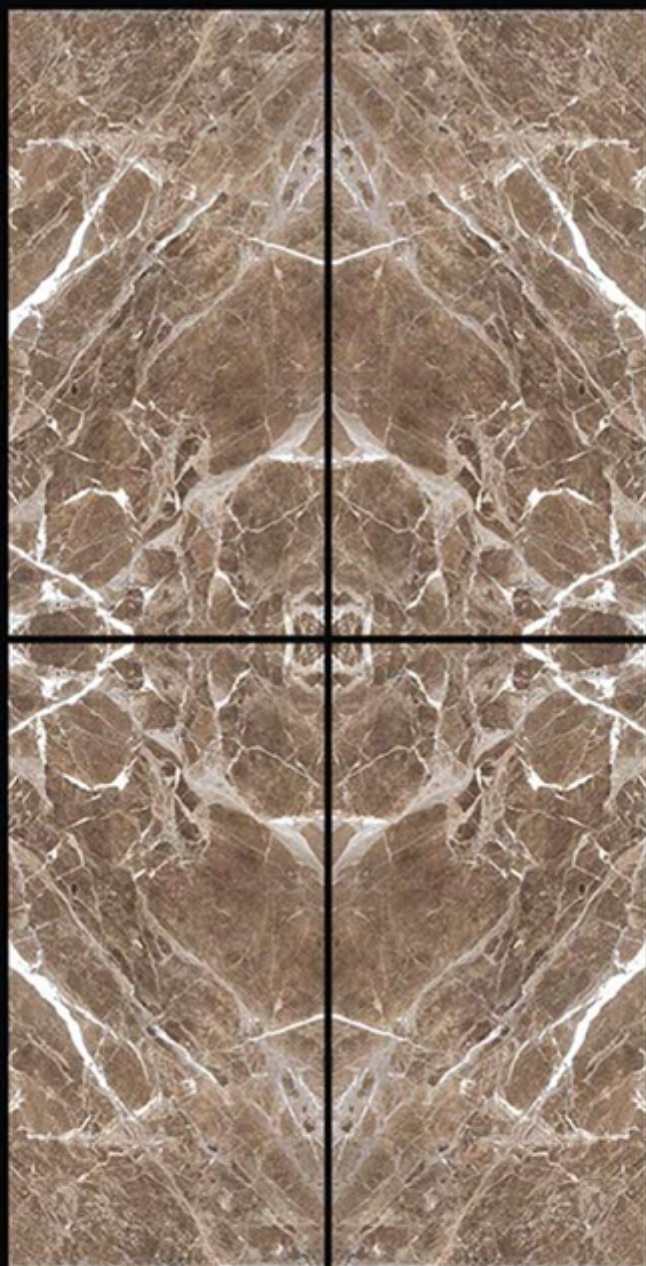

ALPHA ONYX

Contact no. +91 99980 87802

BOOKMATCH
600X1200MM

EXAGRES INTERNATIONAL
PRIVATE LIMITED

ABACUS BR

Contact no. +91 99980 87802

EXAGRES INTERNATIONAL
PRIVATE LIMITED

Thank You...