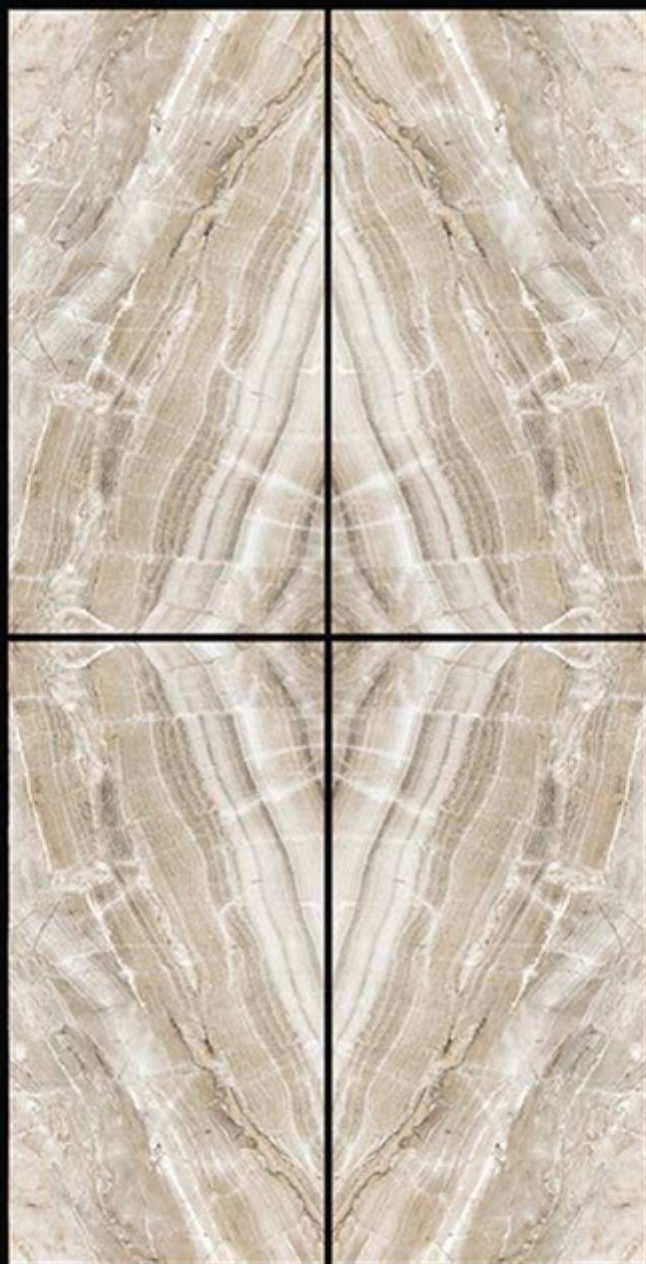

HIMALIYA WT

Contact no. +91 99980 87802

BOOKMATCH
600X1200MM

EXAGRES INTERNATIONAL
PRIVATE LIMITED

FLORIAN PISTA

Contact no. +91 99980 87802

BOOKMATCH
600X1200MM

EXAGRES INTERNATIONAL
PRIVATE LIMITED