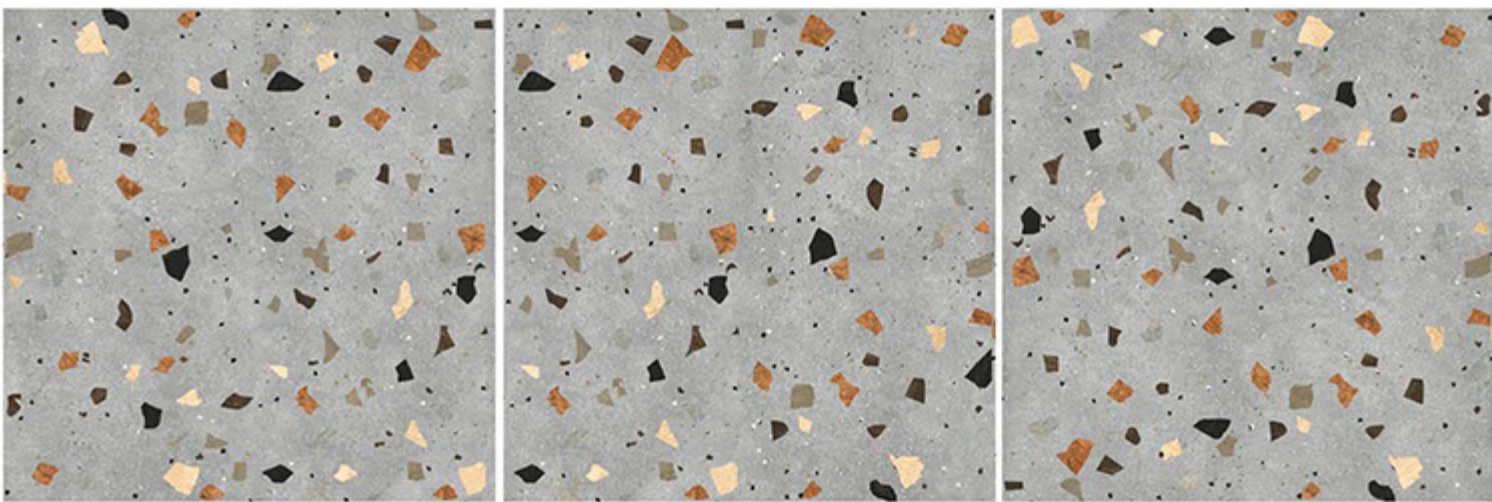

TERRAZZO GRIS

1200 X 1200 MM ,RUSTIC,

Contact no. +91 99980 87802