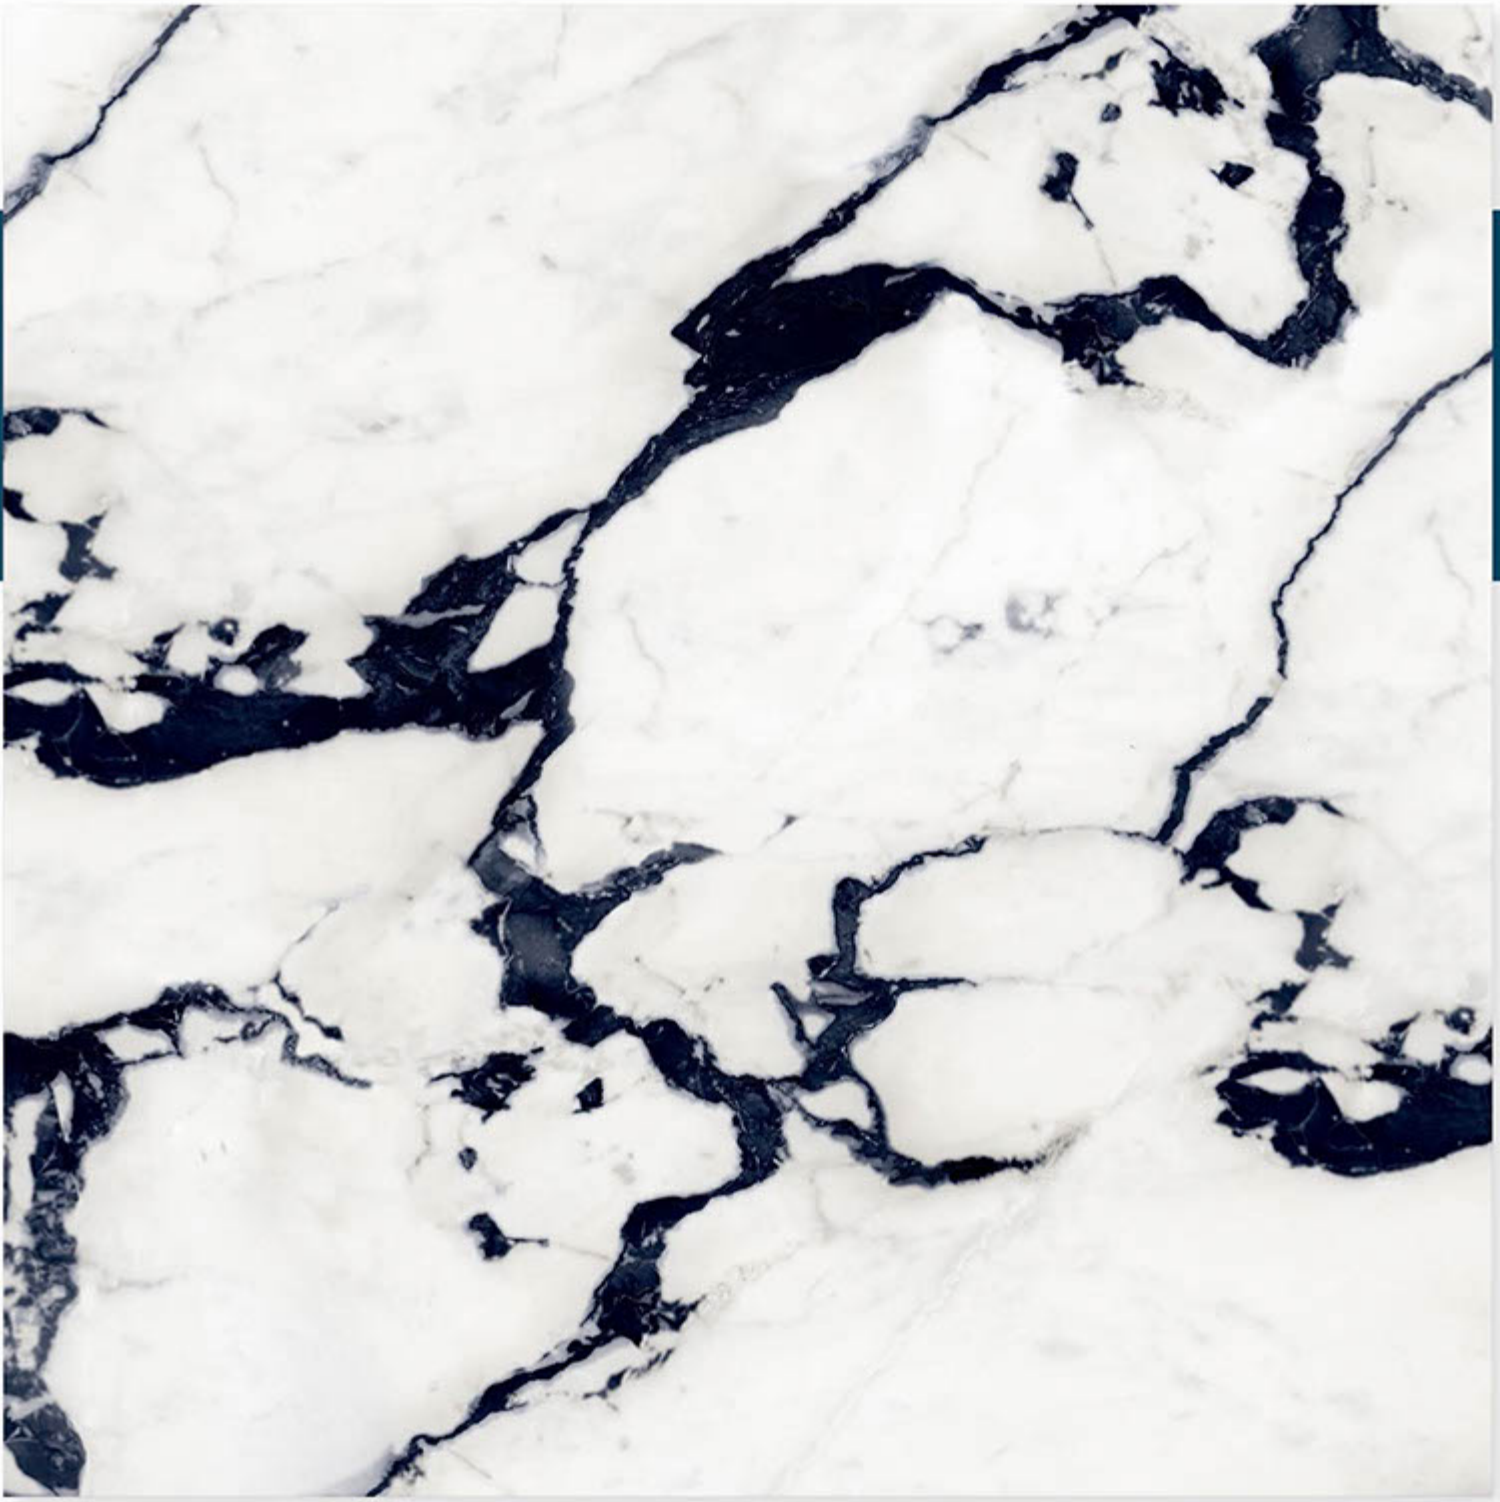

BLACK MARTIN

1200 X 1200 MM , HIGH GLOSS ,

Contact no. +91 99980 87802