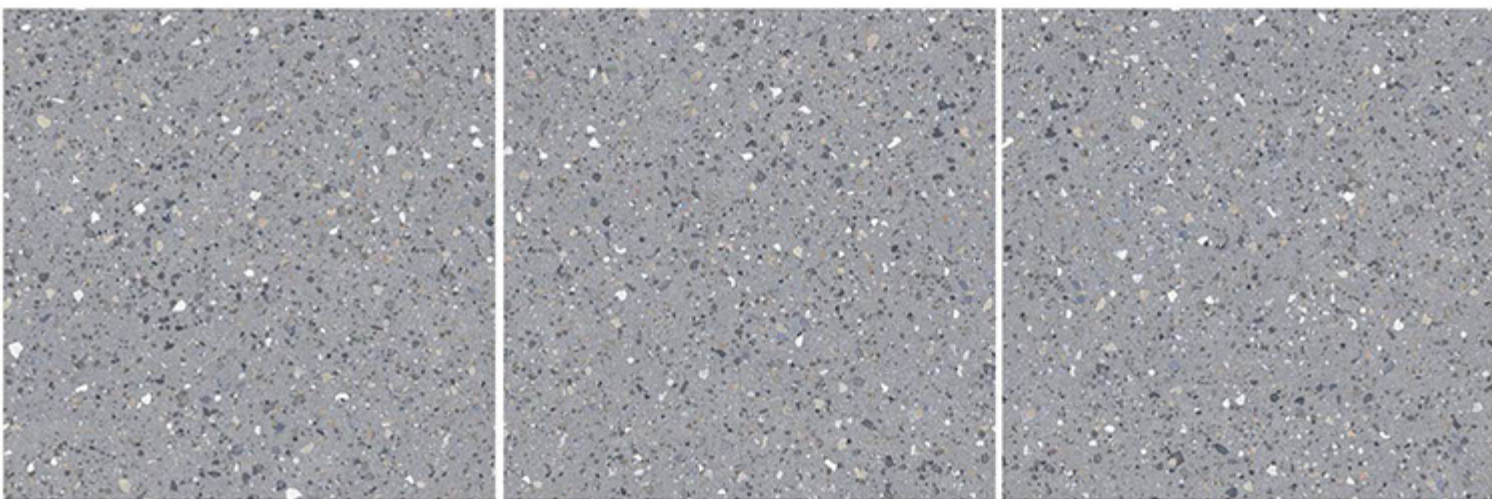

## TERRAZZO GREY

1200 X 1200 MM , RUSTIC ,

Contact no. +91 99980 87802

**TERRAZZO GRIS**

1200 X 1200 MM ,RUSTIC,

Contact no. +91 99980 87802