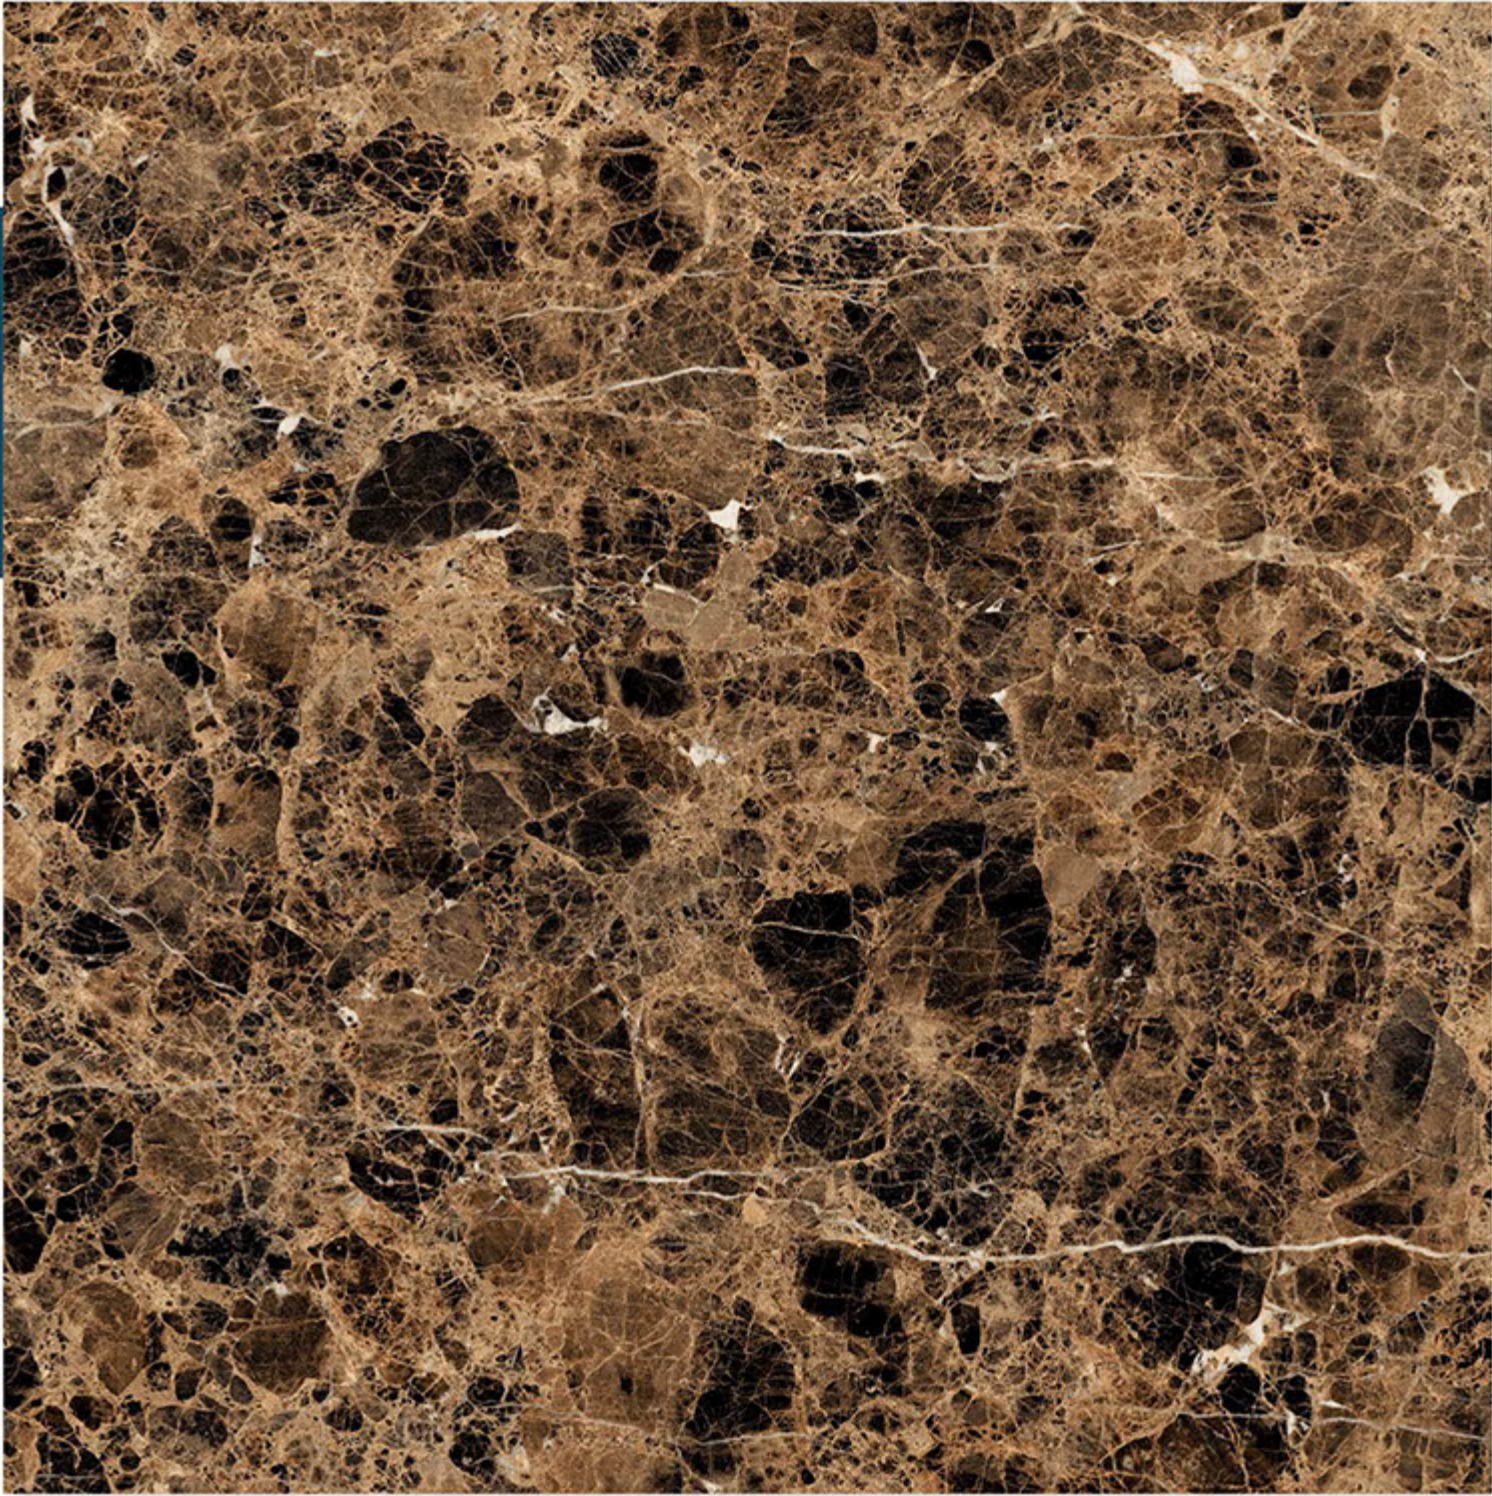

MONT GOLD

1200 X 1200 MM , HIGH GLOSS ,

Contact no. +91 99980 87802