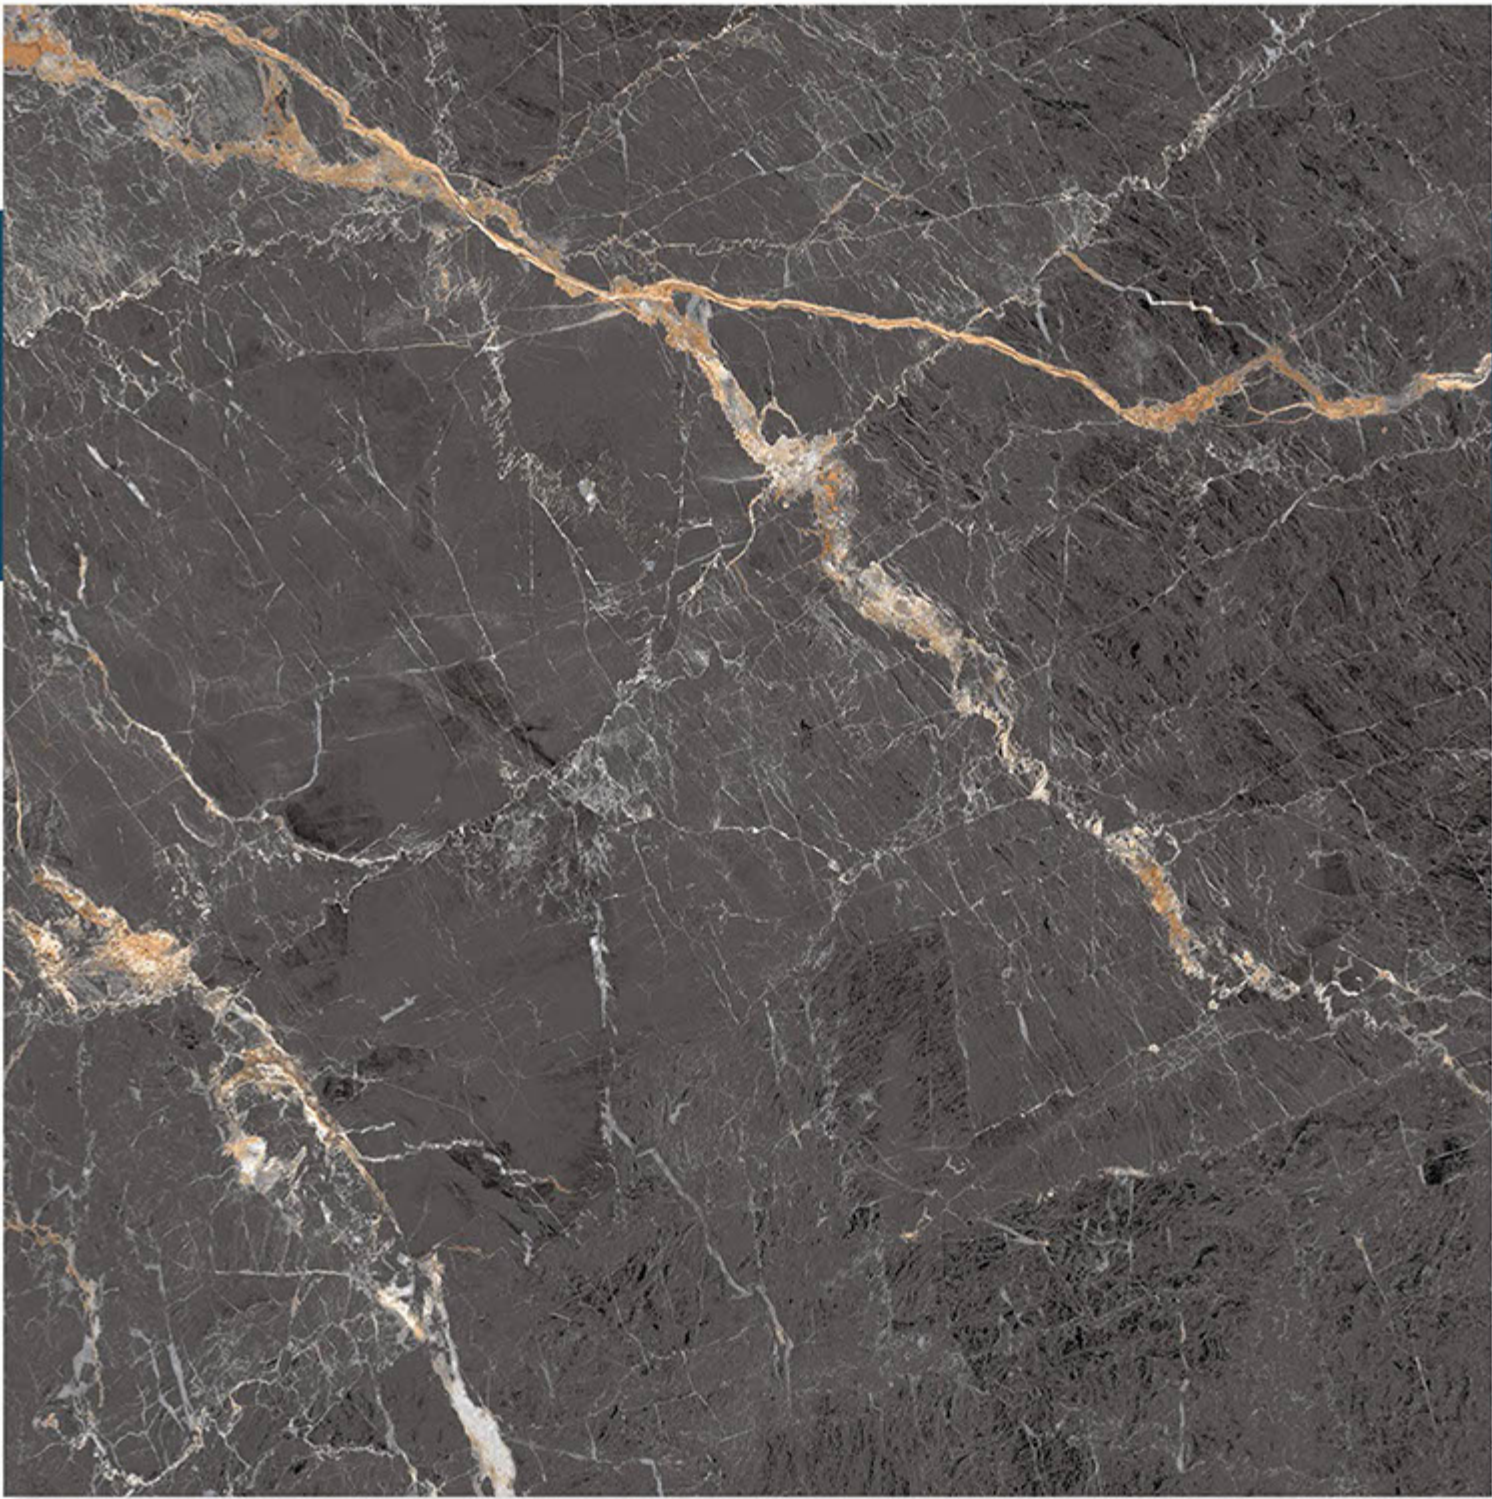

OSIRIS GREY

1200 X 1200 MM , HIGH GLOSS ,

Contact no. +91 99980 87802