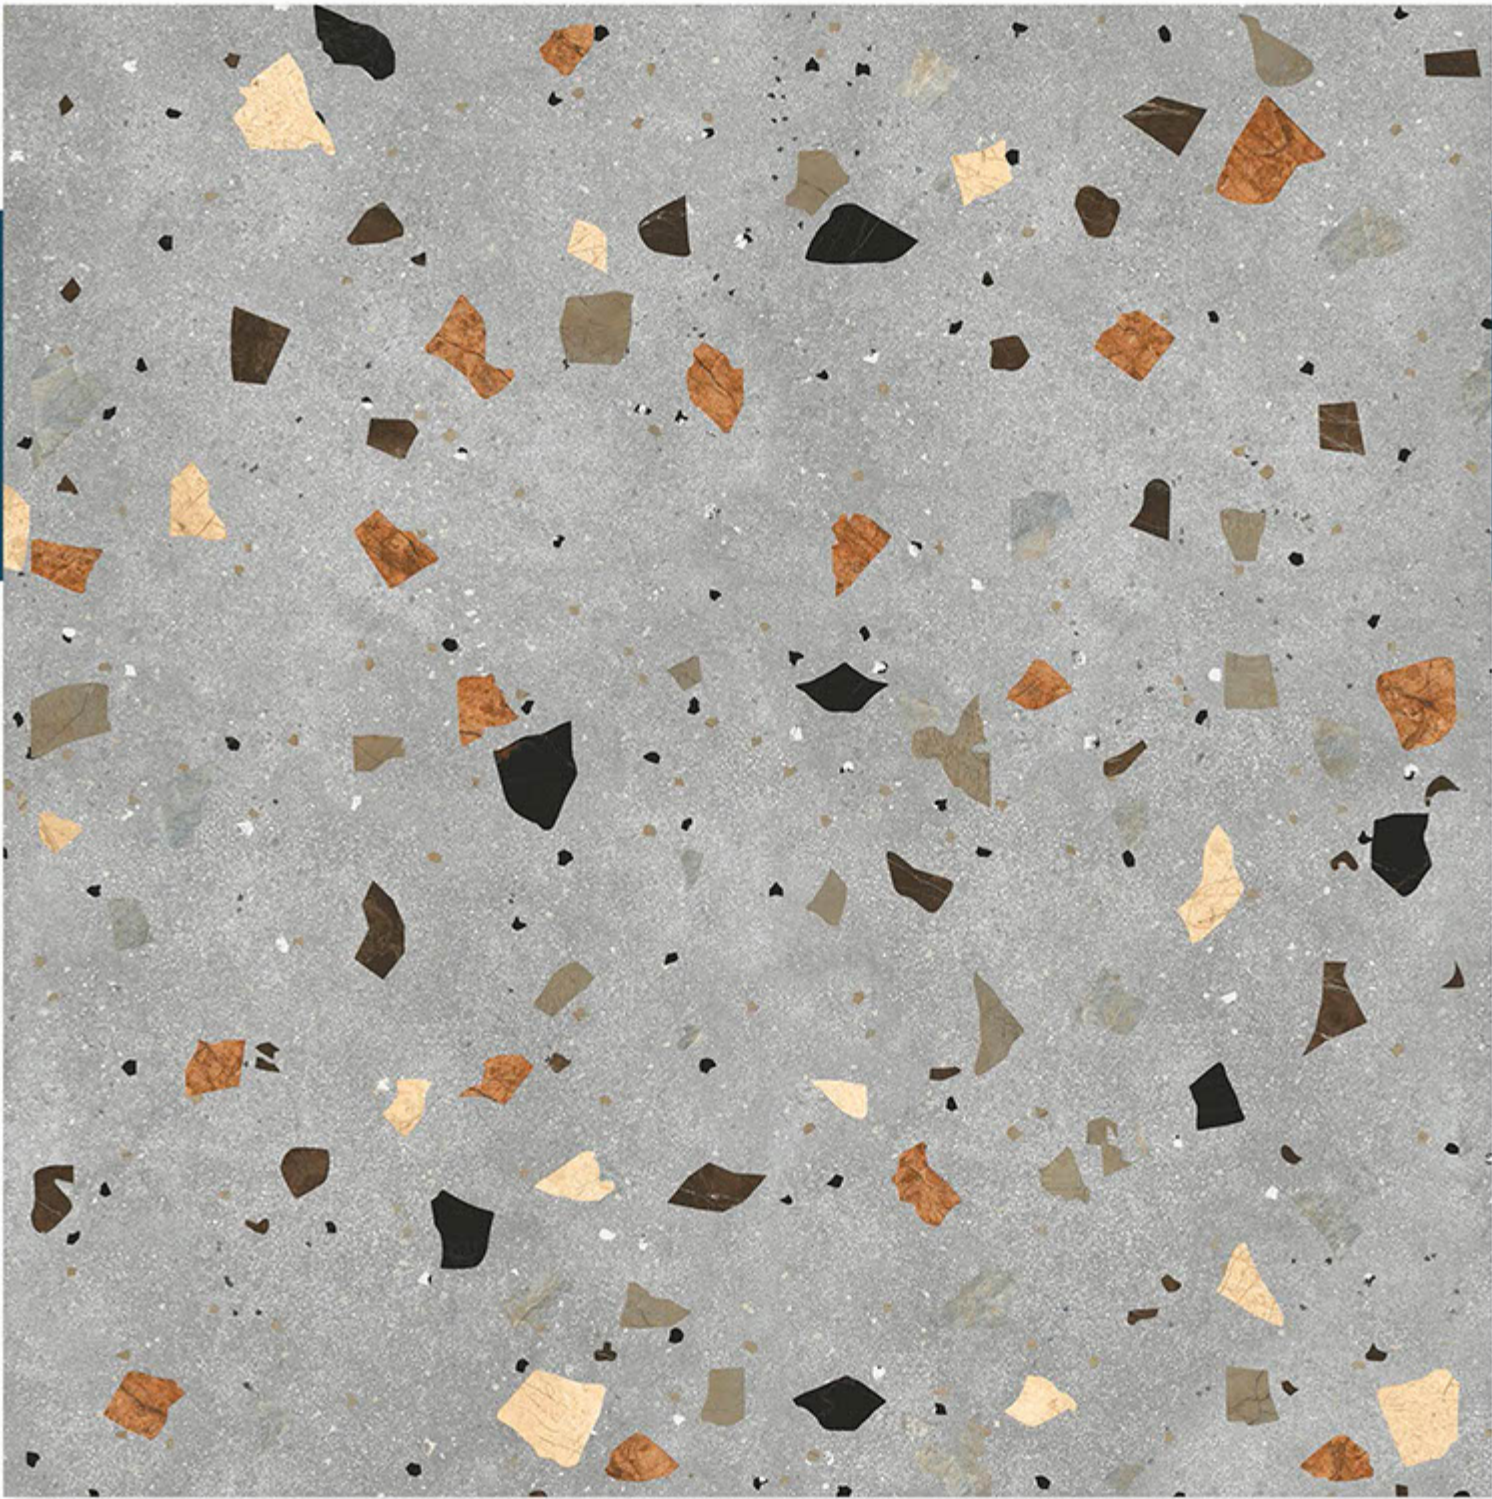

TERRAZZO GRIS

1200 X 1200 MM ,RUSTIC,

Contact no. +91 99980 87802