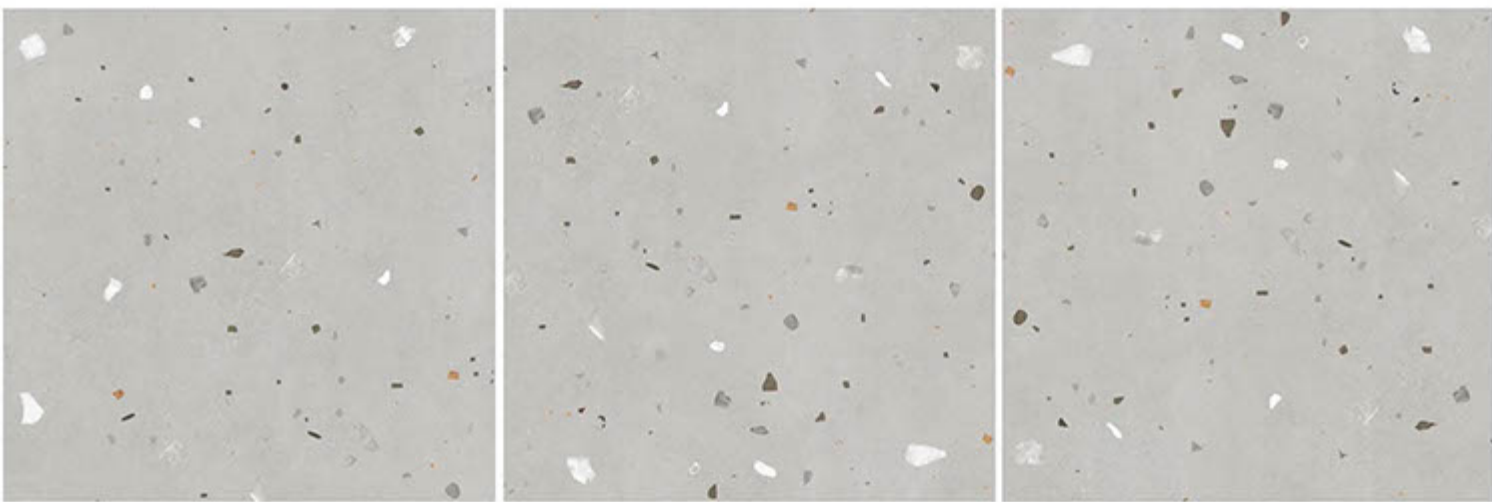

Contact no. +91 99980 87802

**TERRAZZO NATURAL**

1200 X 1200 MM ,RUSTIC,

Contact no. +91 99980 87802

**TERRAZZO PEARD**

1200 X 1200 MM ,RUSTIC,

Contact no. +91 99980 87802

**TERRAZZO SMOKE**