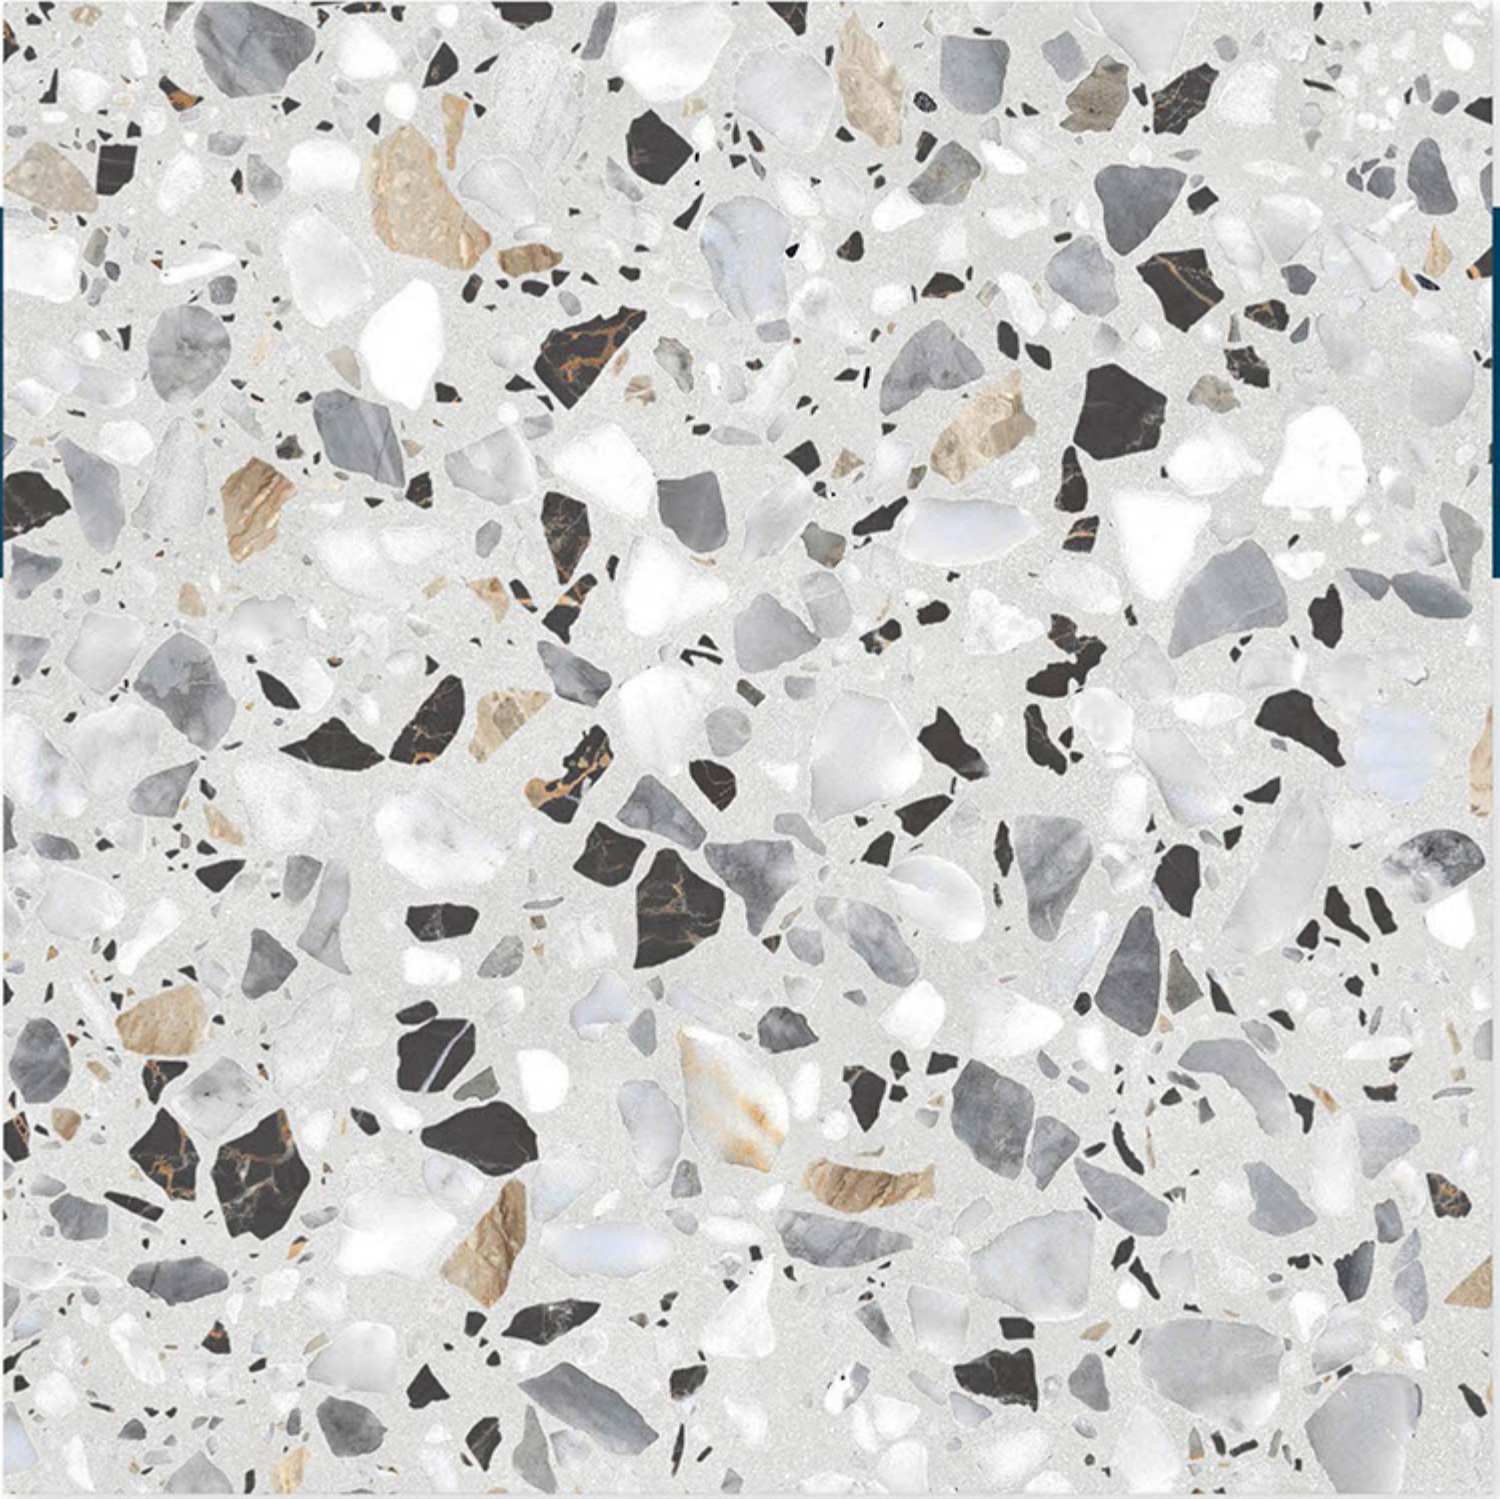

TERRAZZO ICE GREY

1200 X 1200 MM , RUSTIC ,

Contact no. +91 99980 87802