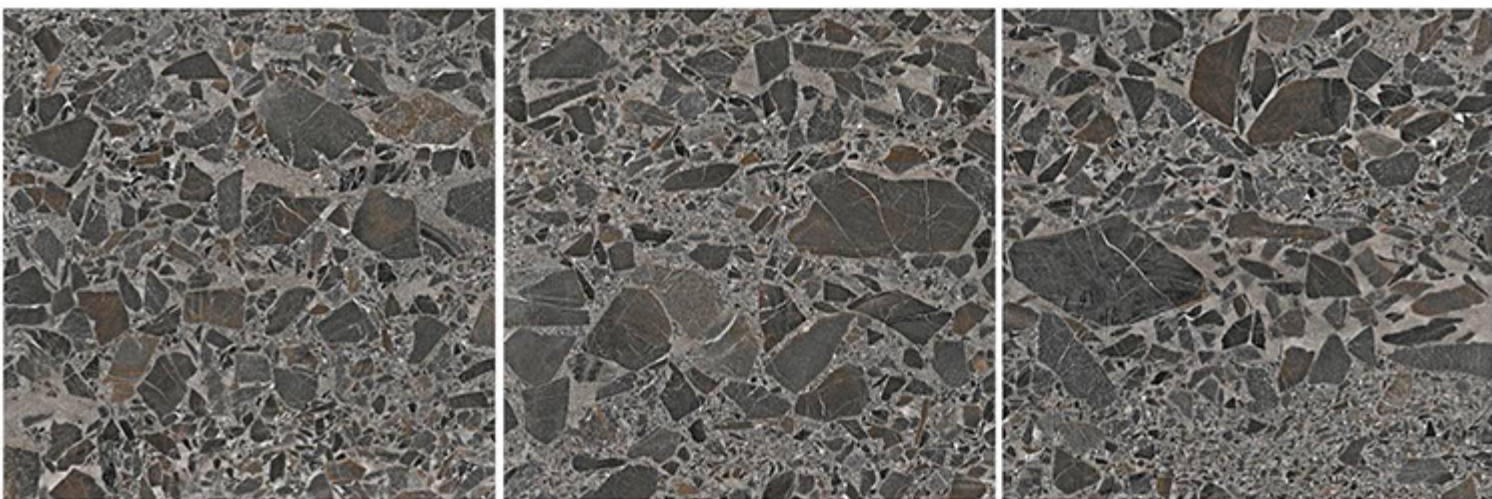

TERRAZZO GREY

1200 X 1200 MM , RUSTIC ,

Contact no. +91 99980 87802