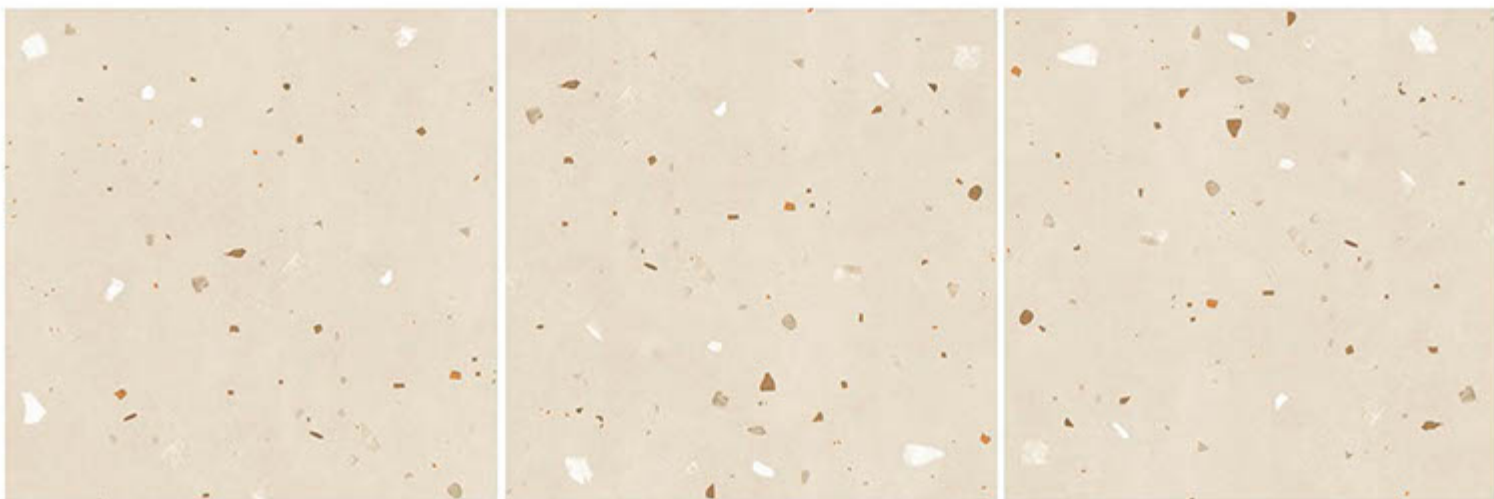

## TERRAZZO HUMO

1200 X 1200 MM , RUSTIC ,

Contact no. +91 99980 87802

**TERRAZZO ICE GREY**

1200 X 1200 MM , RUSTIC ,

Contact no. +91 99980 87802

**TERRAZZO IVORY**

1200 X 1200 MM, RUSTIC,