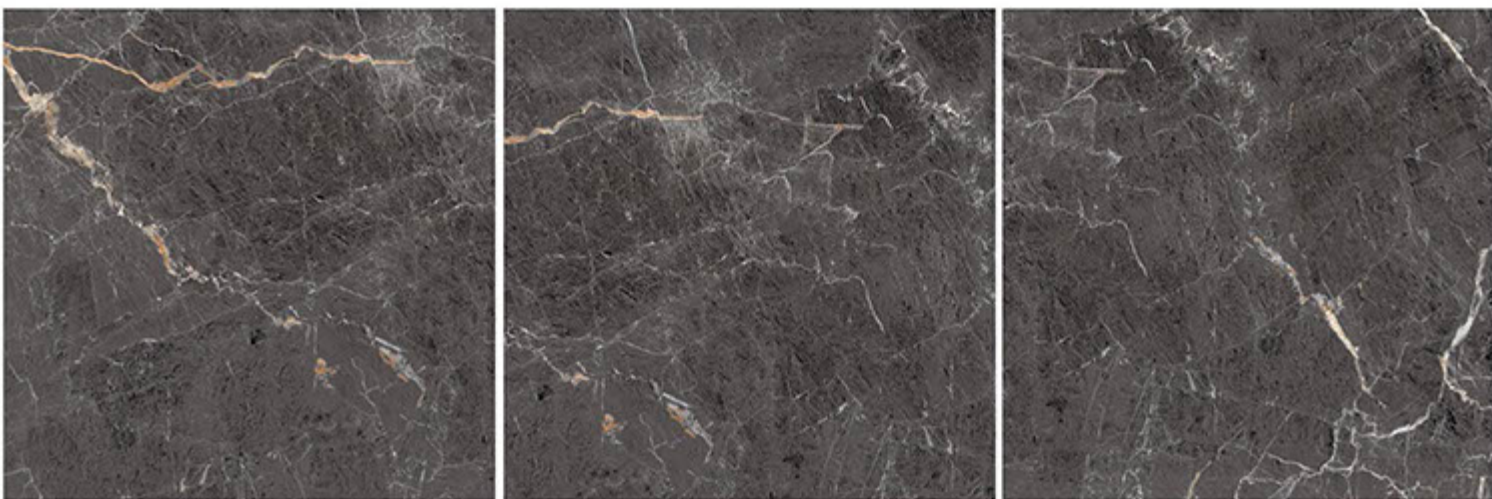

OSIRIS GREY

1200 X 1200 MM , HIGH GLOSS ,

Contact no. +91 99980 87802