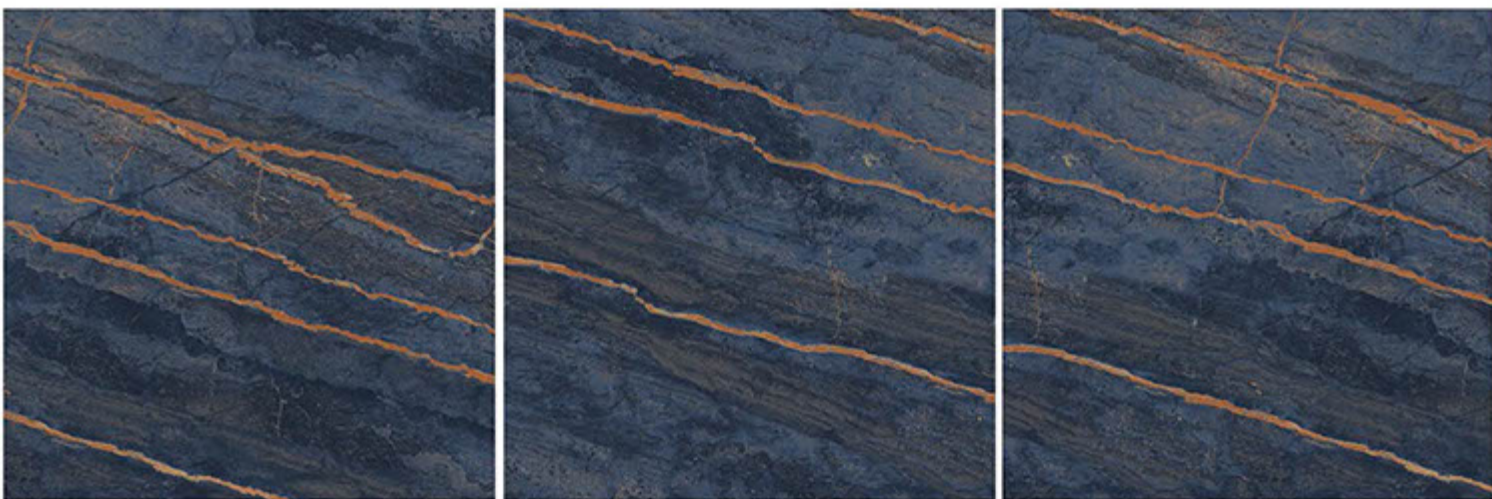

BLUE WAVE

1200 X 1200 MM , HIGH GLOSS ,

Contact no. +91 99980 87802