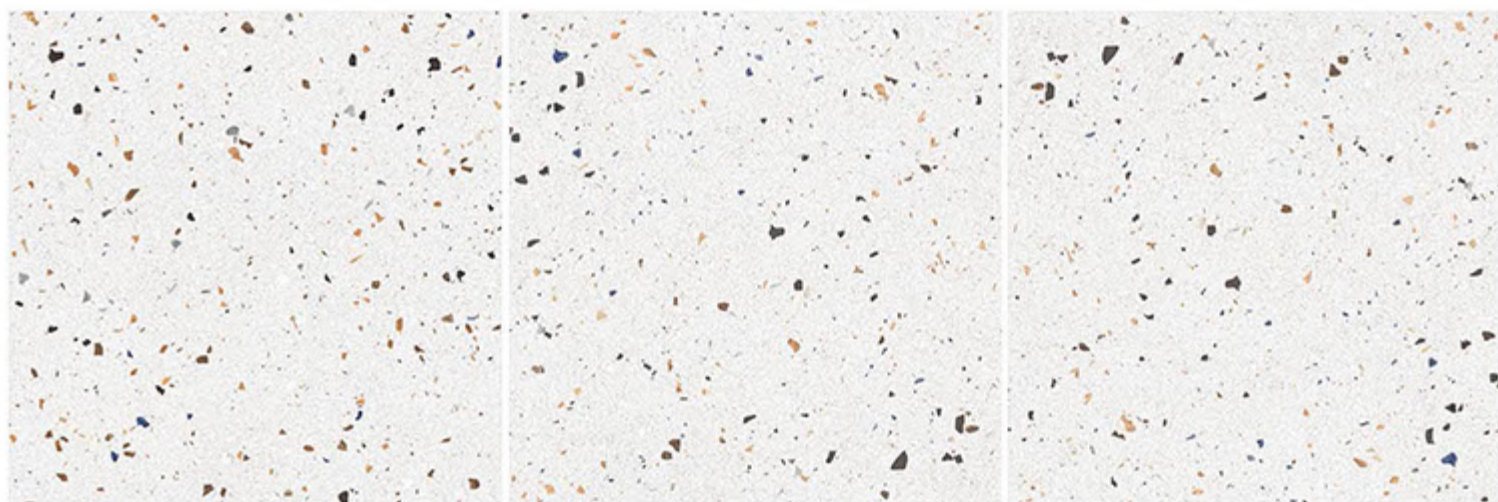

TERRAZZO PEARD

1200 X 1200 MM ,RUSTIC,

Contact no. +91 99980 87802