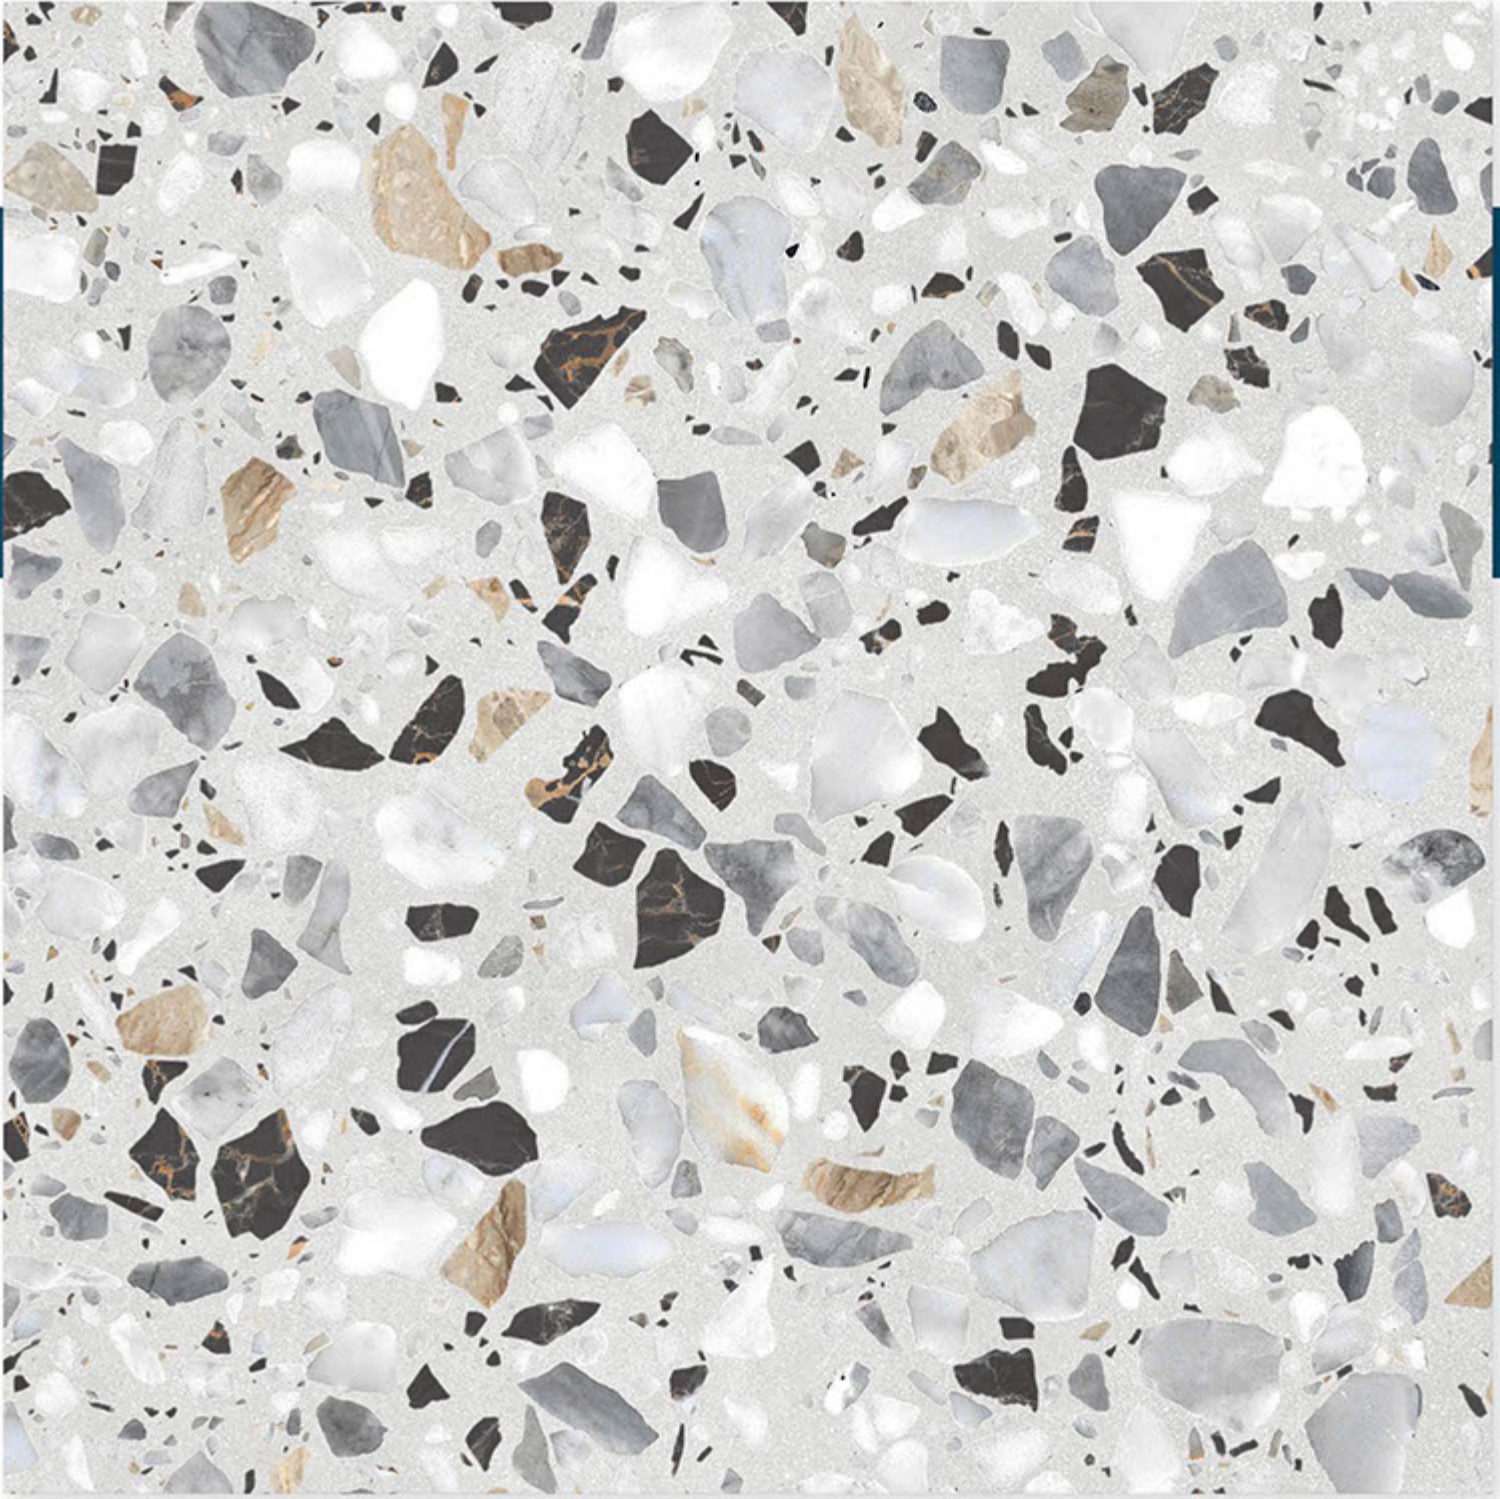

TERRAZZO ICE GREY

1200 X 1200 MM ,GLOSSY ,

Contact no. +91 99980 87802