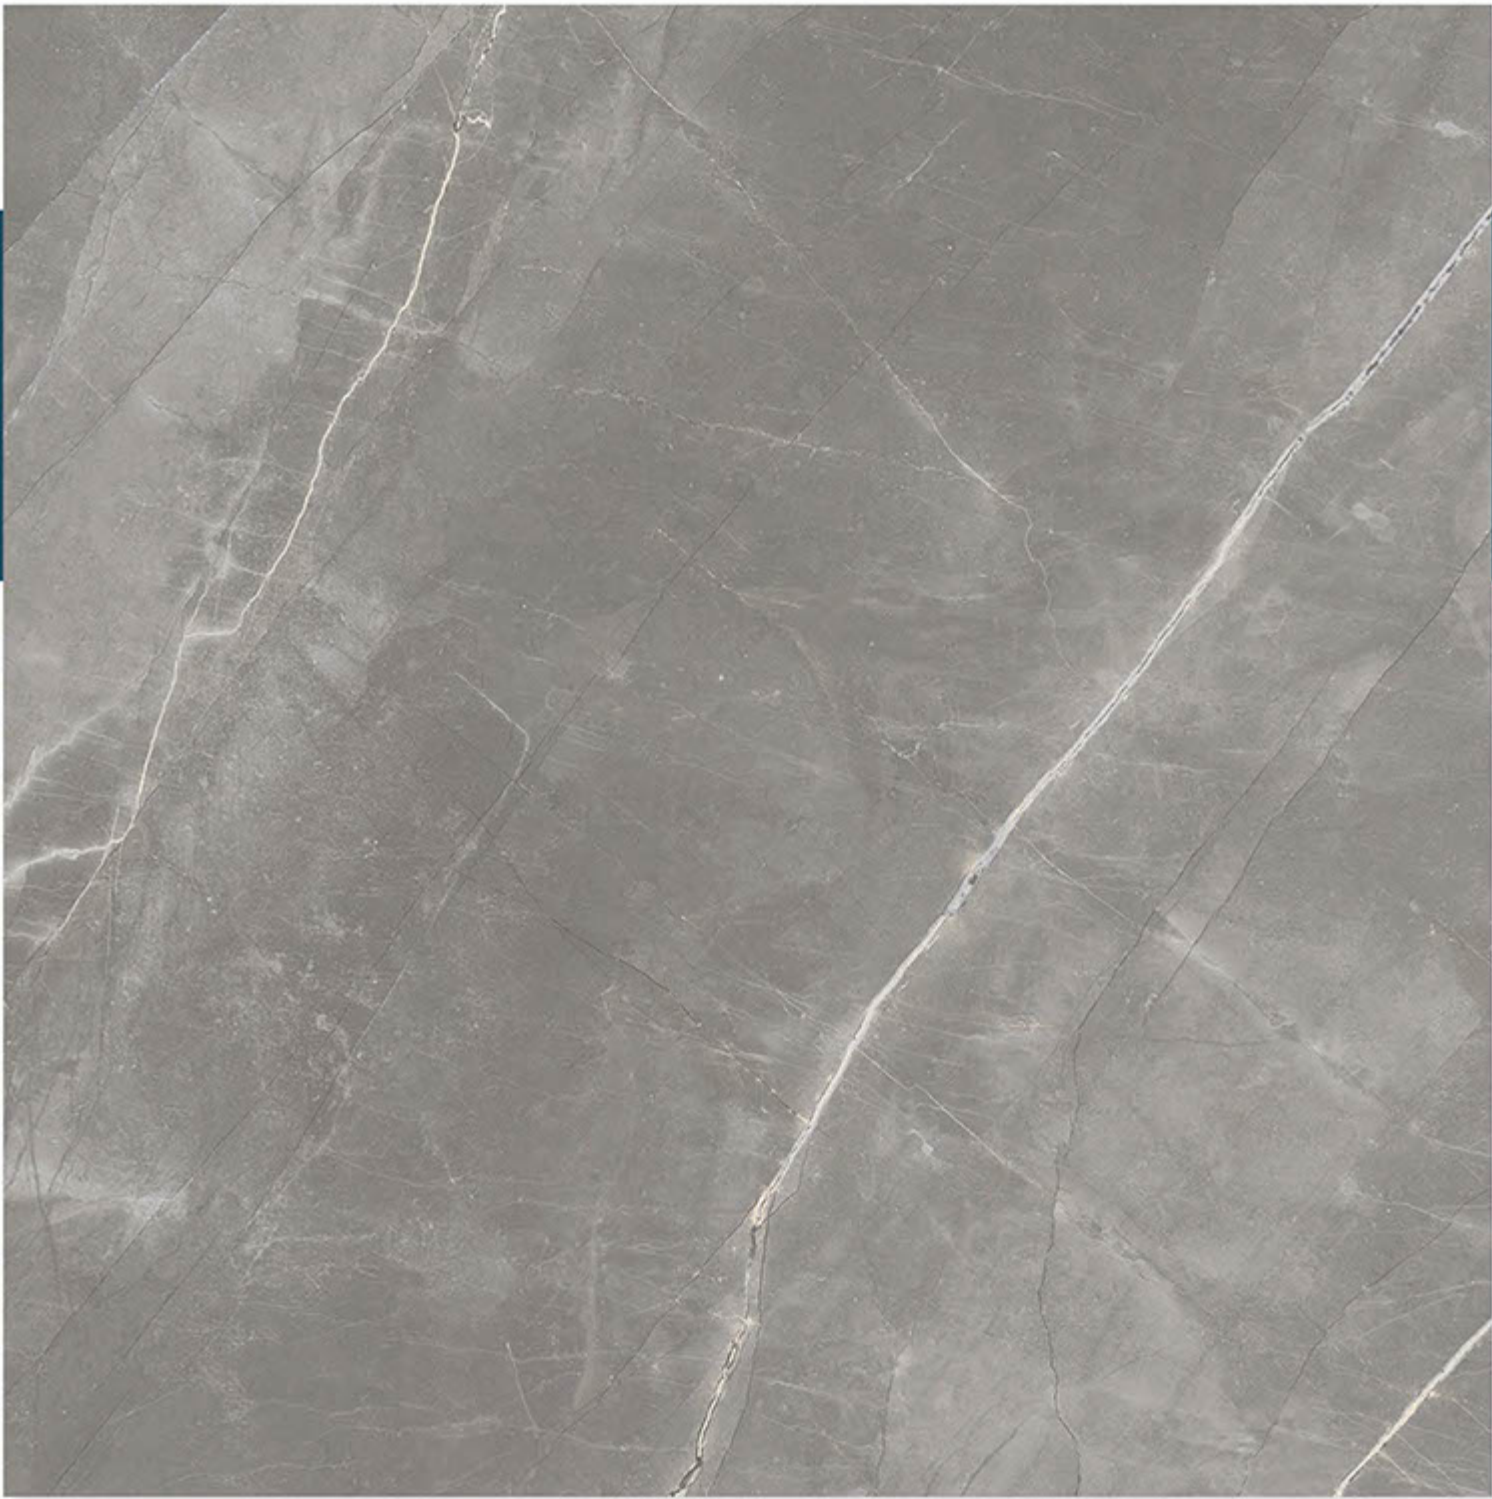

ROYAL ARMANI GRIS

1200 X 1200 MM ,GLOSSY ,

Contact no. +91 99980 87802