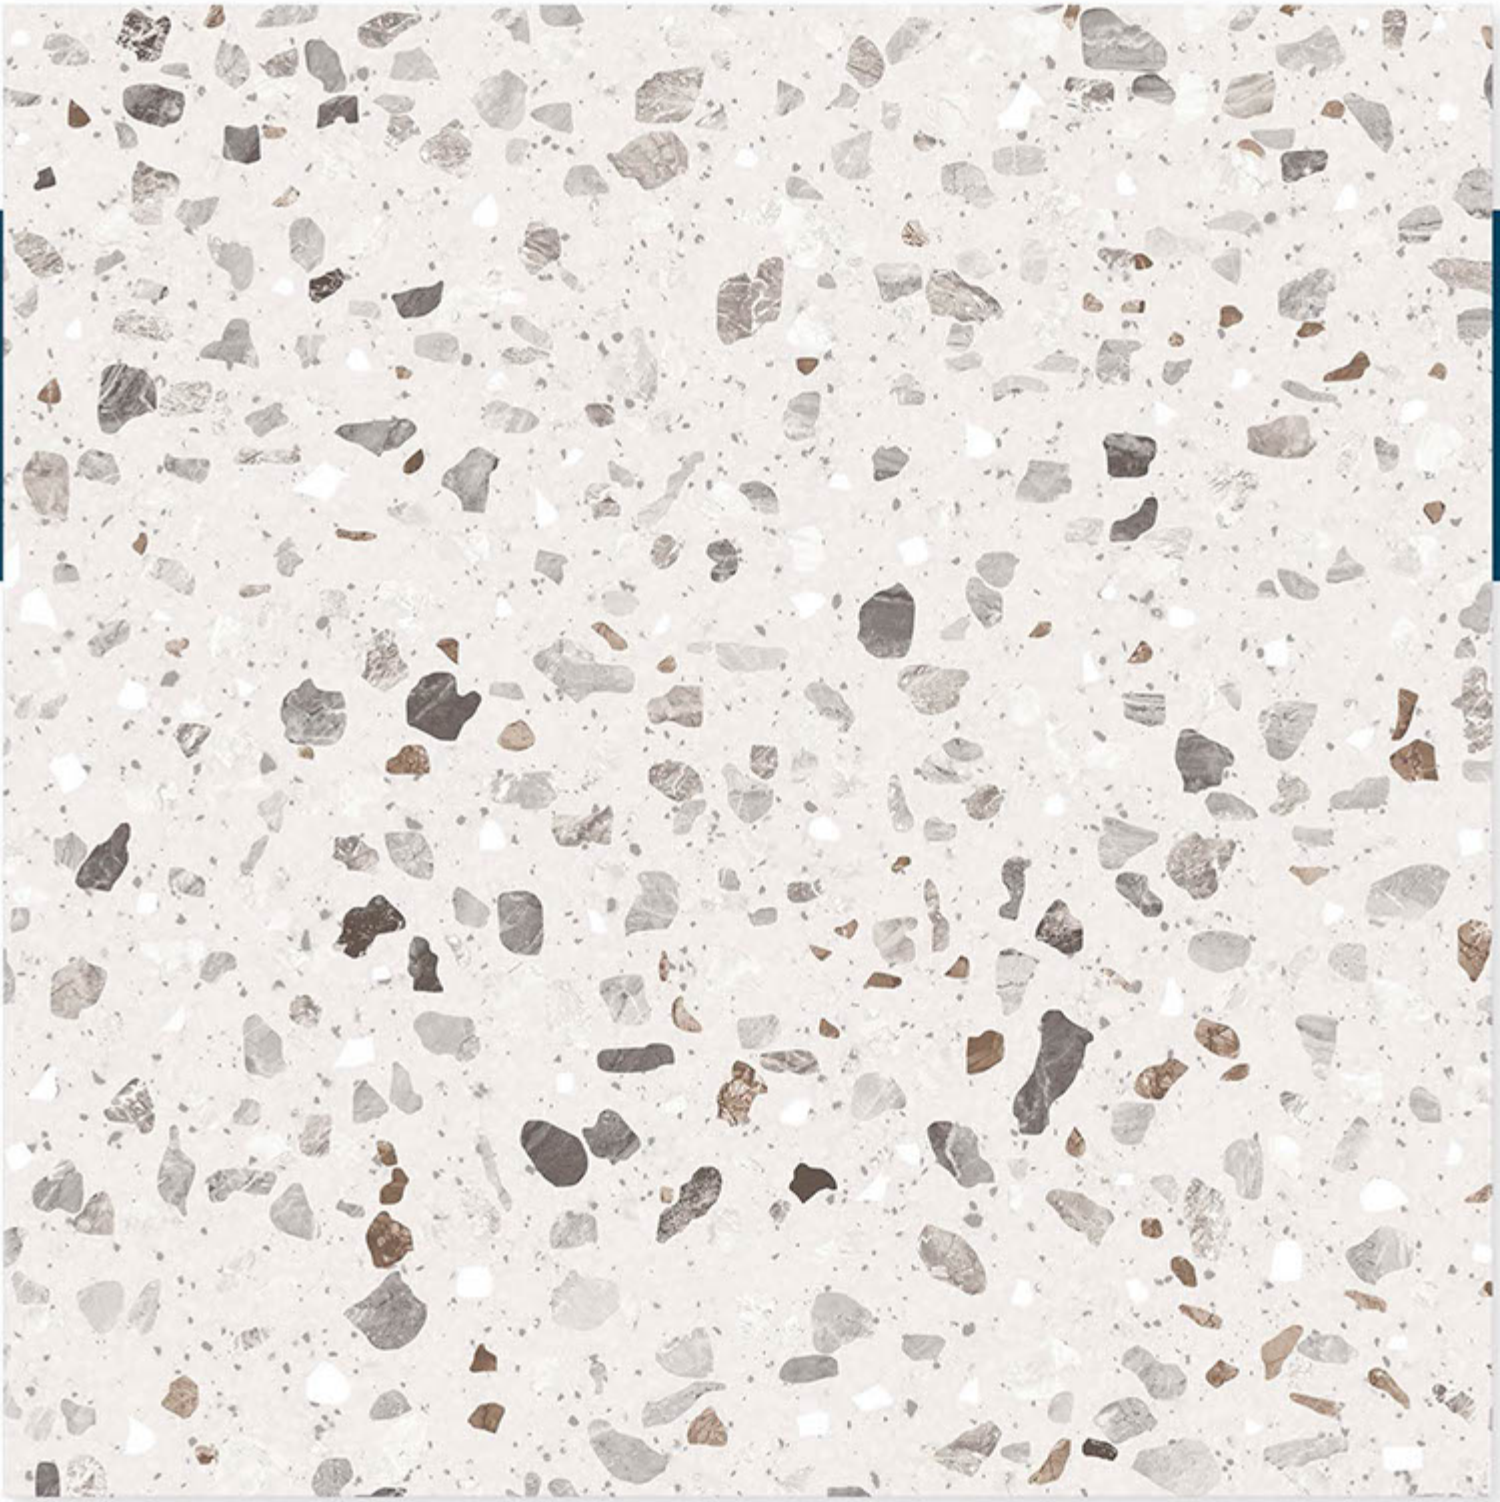

TERRAZZO ICE

1200 X 1200 MM ,GLOSSY ,

Contact no. +91 99980 87802