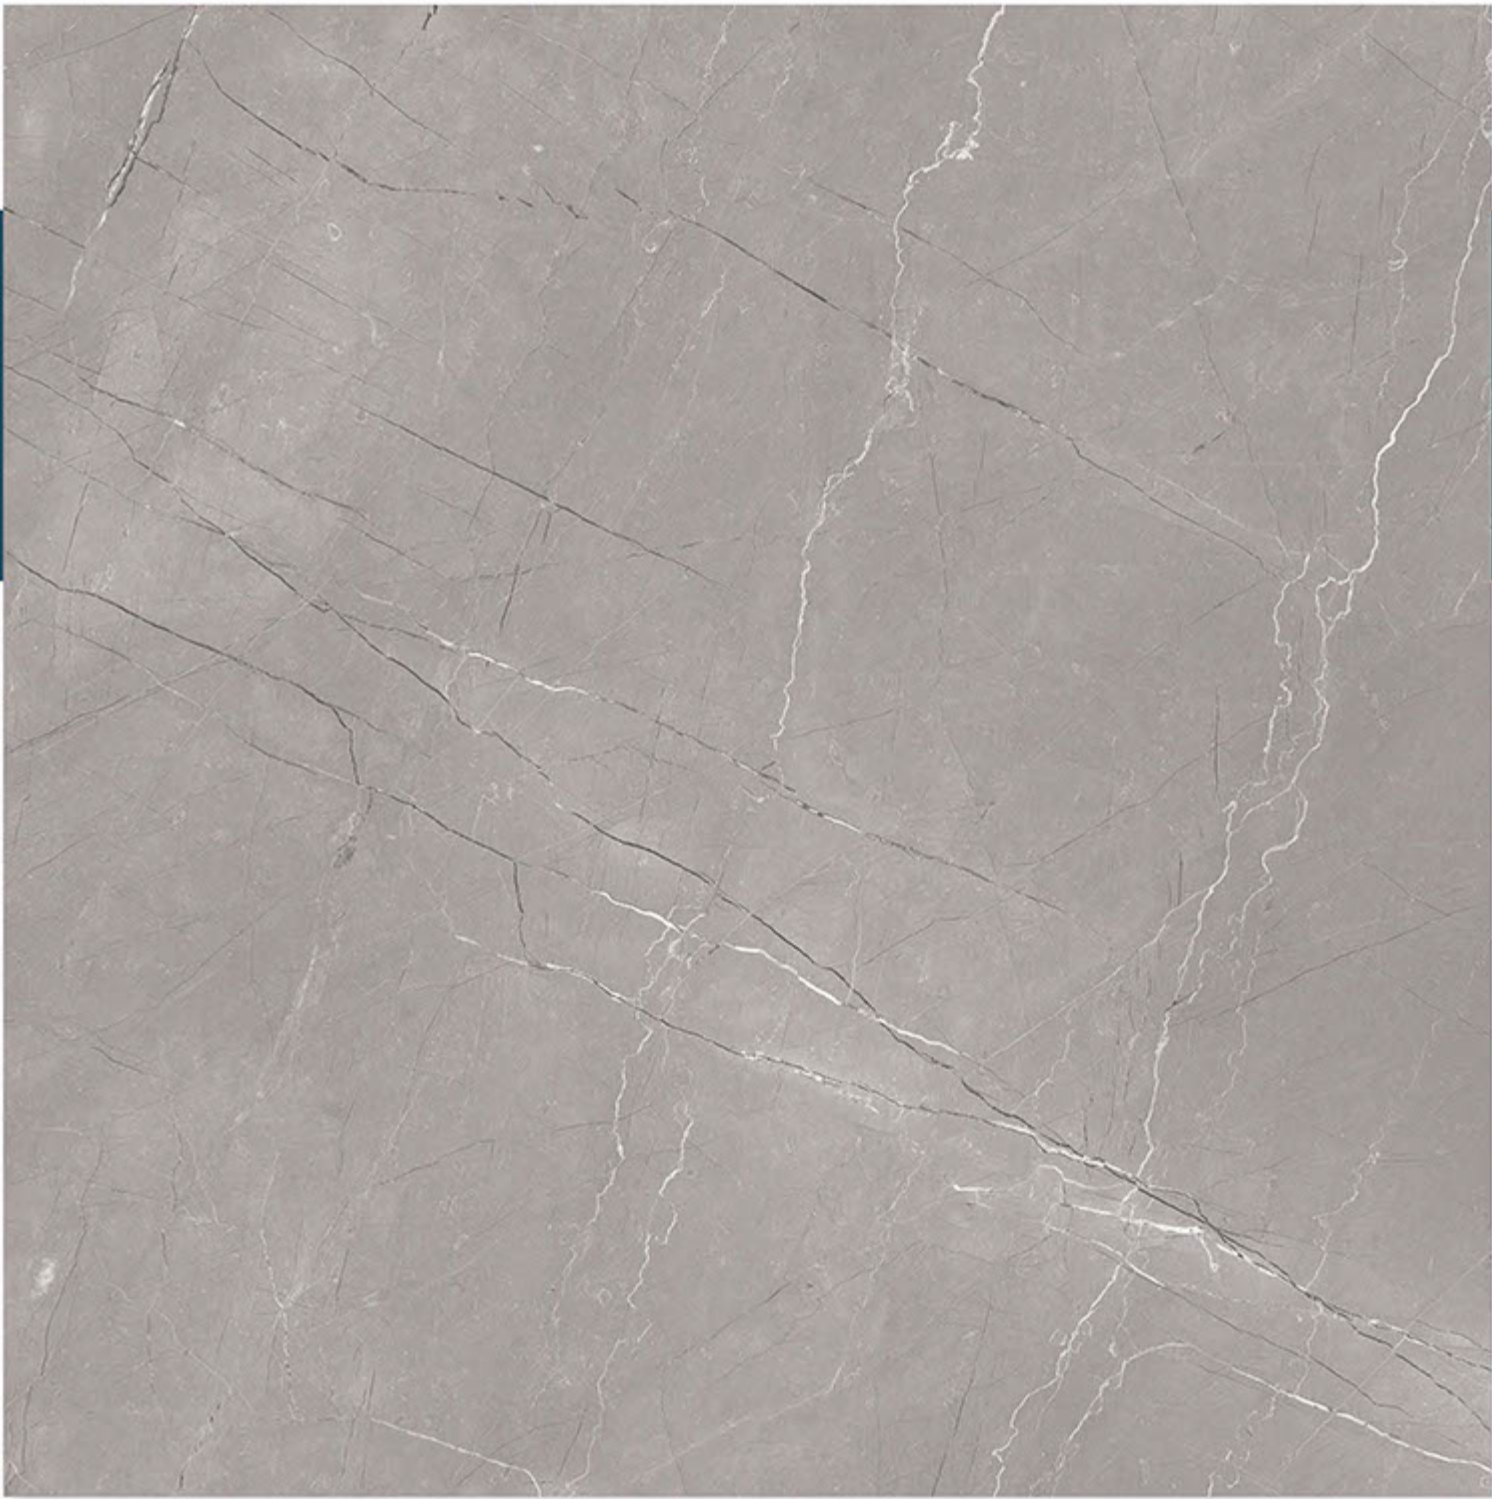

ASHPAR GREY

1200 X 1200 MM ,GLOSSY ,

Contact no. +91 99980 87802