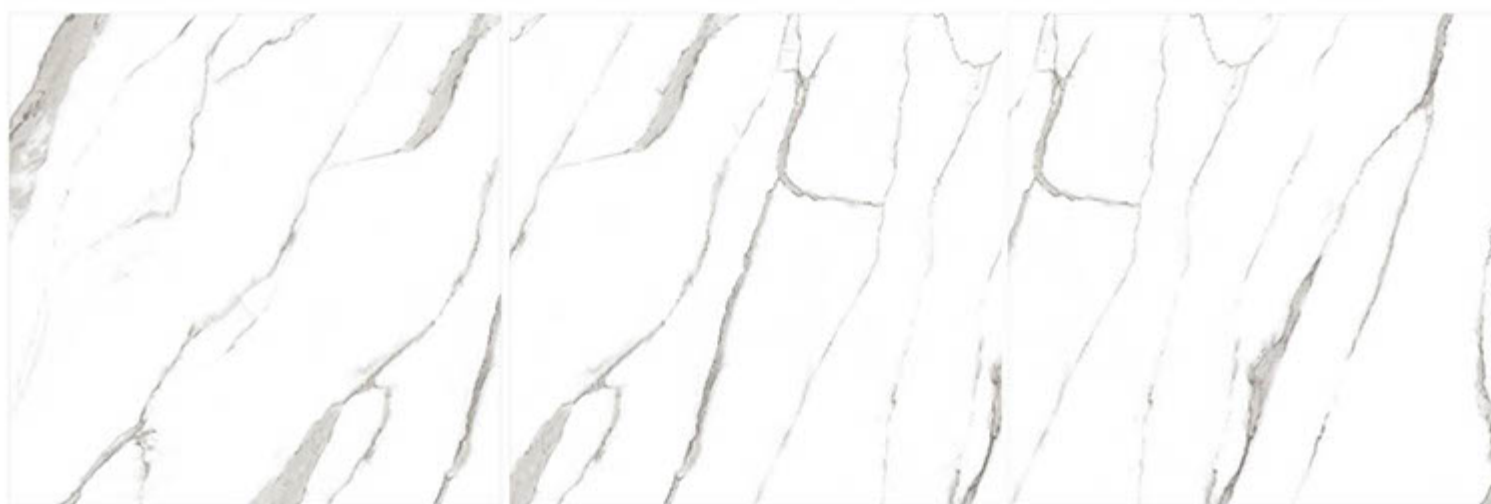

Contact no. +91 99980 87802

**SEGESTA WHITE**

1200 X 1200 MM ,GLOSSY ,

Contact no. +91 99980 87802

**SMOKE WHITE**

1200 X 1200 MM ,GLOSSY ,

Contact no. +91 99980 87802

**SMOKY GREY**