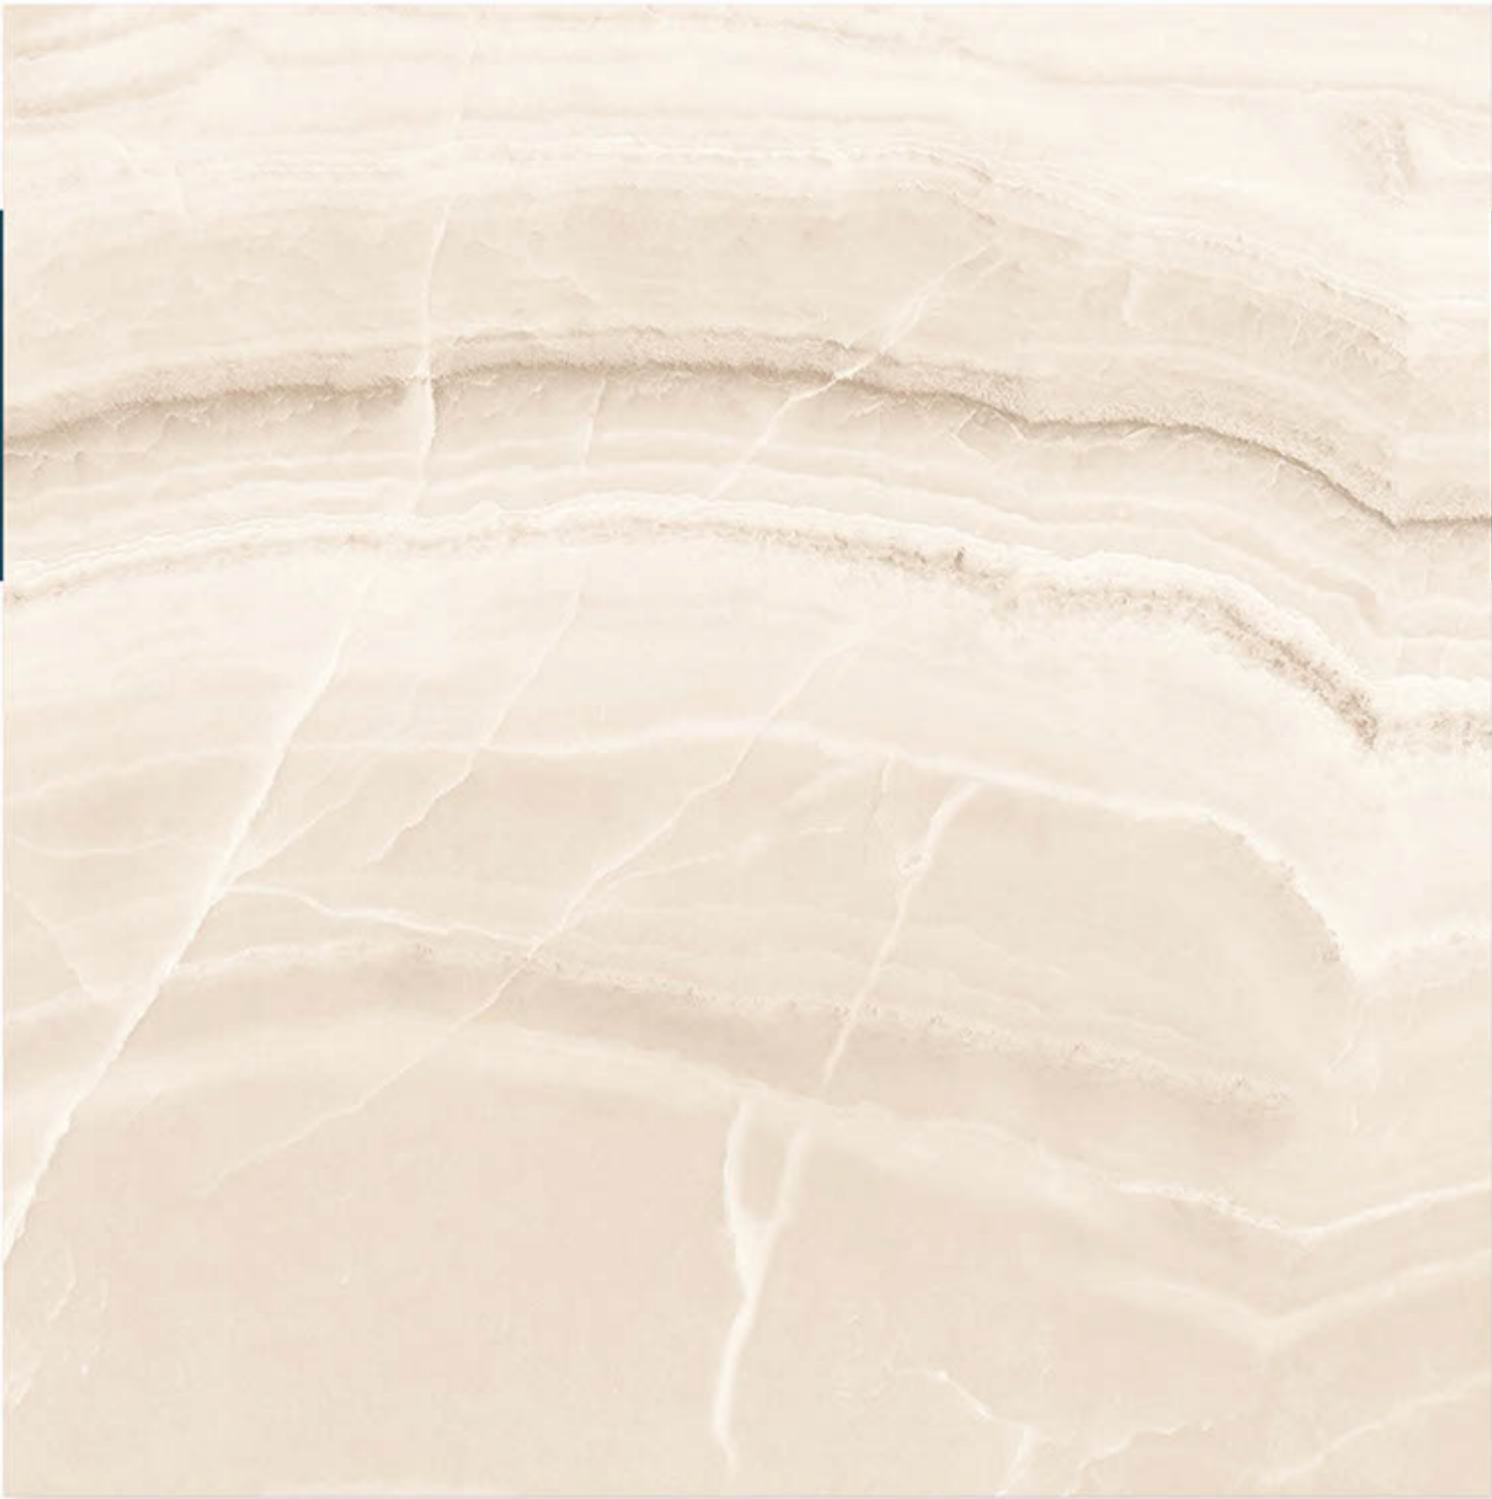

SMOOTH ONYX BEIGE

1200 X 1200 MM ,GLOSSY ,

Contact no. +91 99980 87802