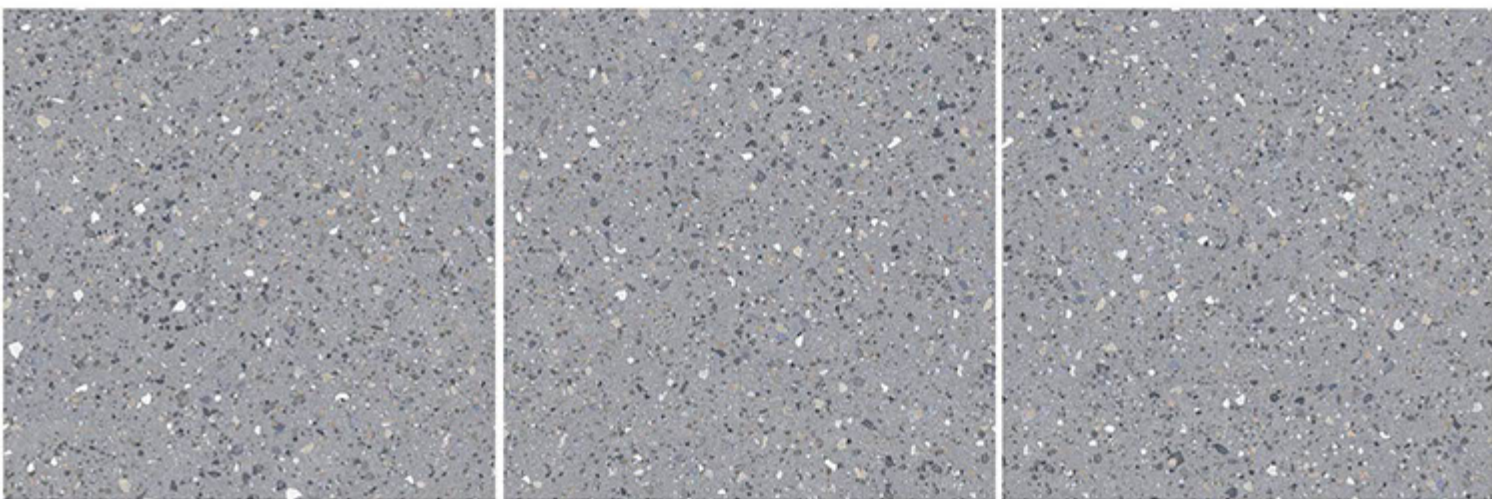

TERRAZZO HUMO
1200 X 1200 MM ,GLOSSY ,

Contact no. +91 99980 87802