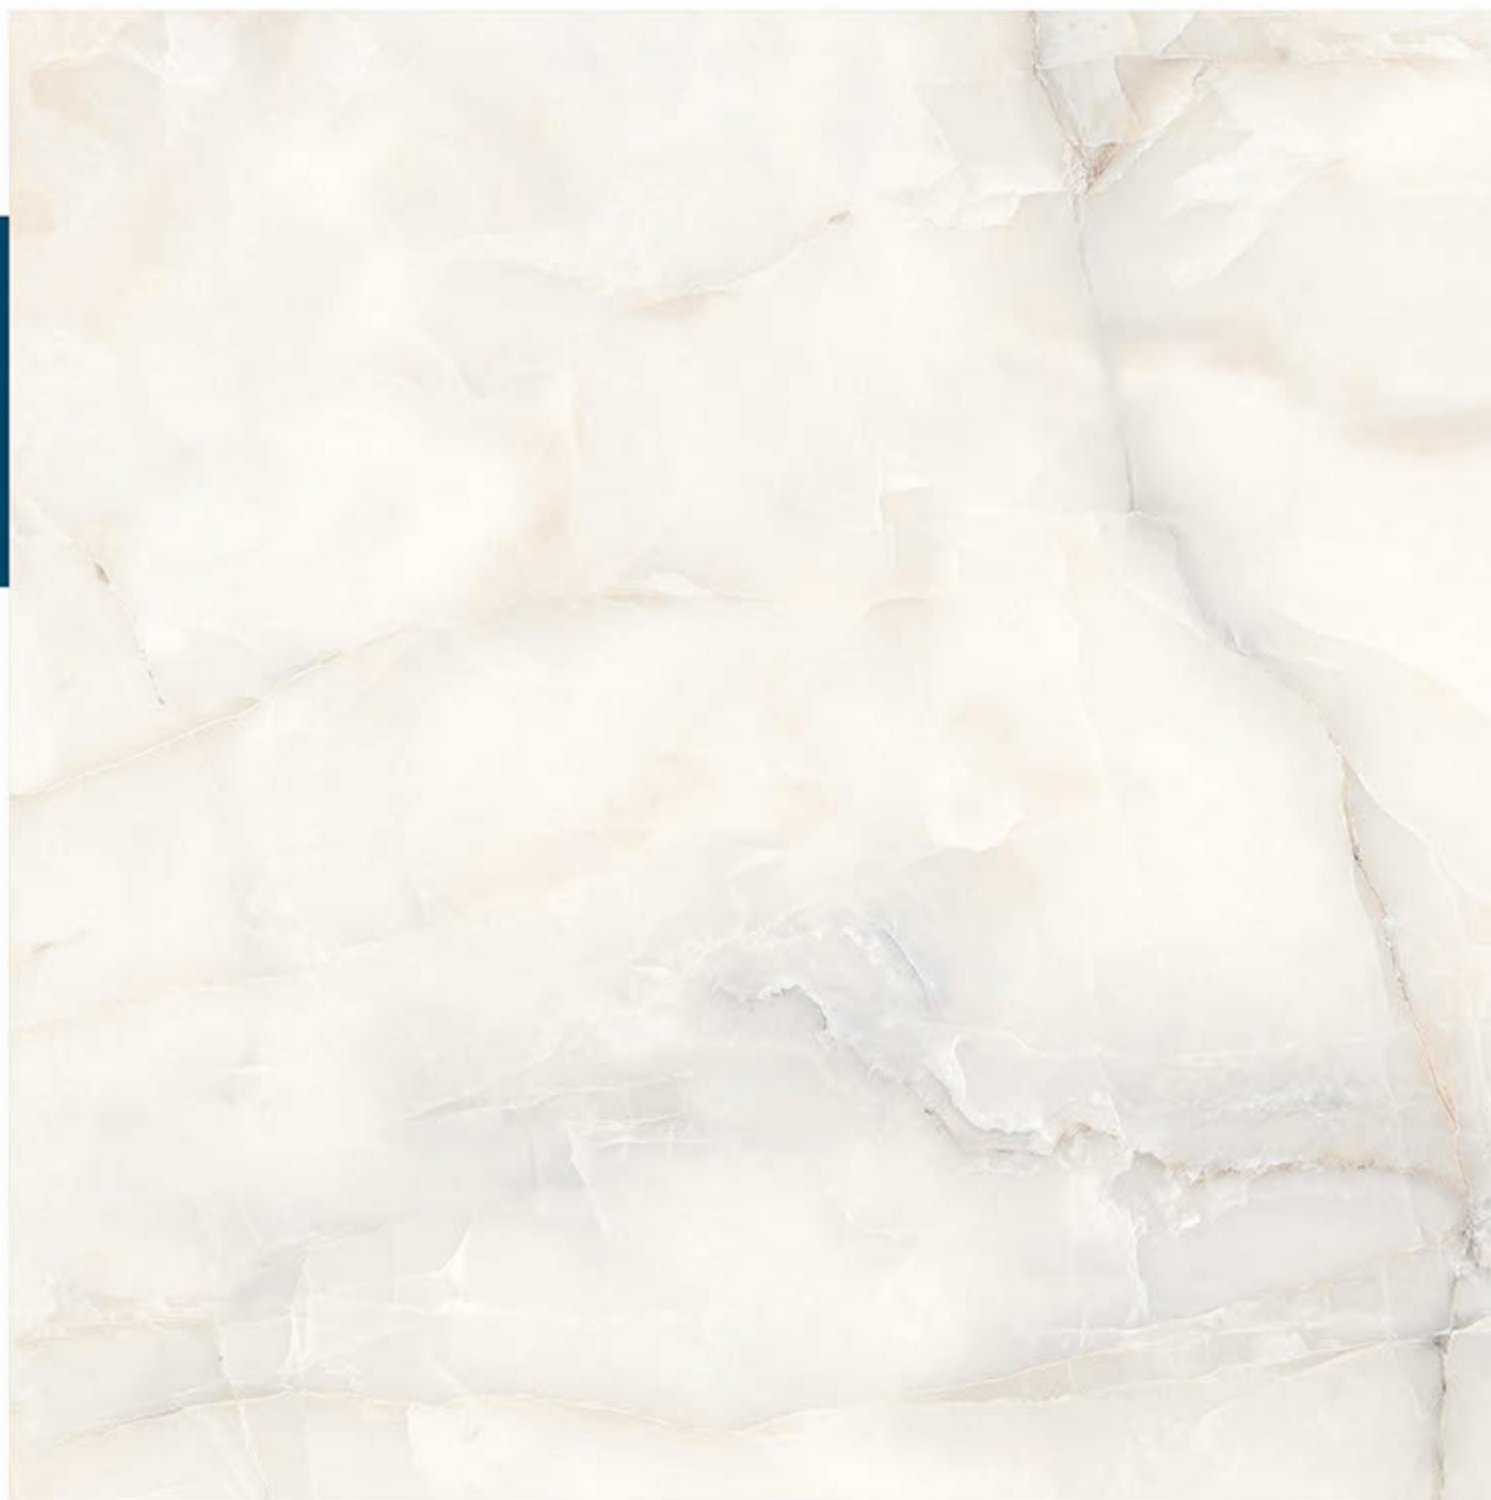

AQUARIS ONYX GREY

1200 X 1200 MM ,GLOSSY ,

Contact no. +91 99980 87802