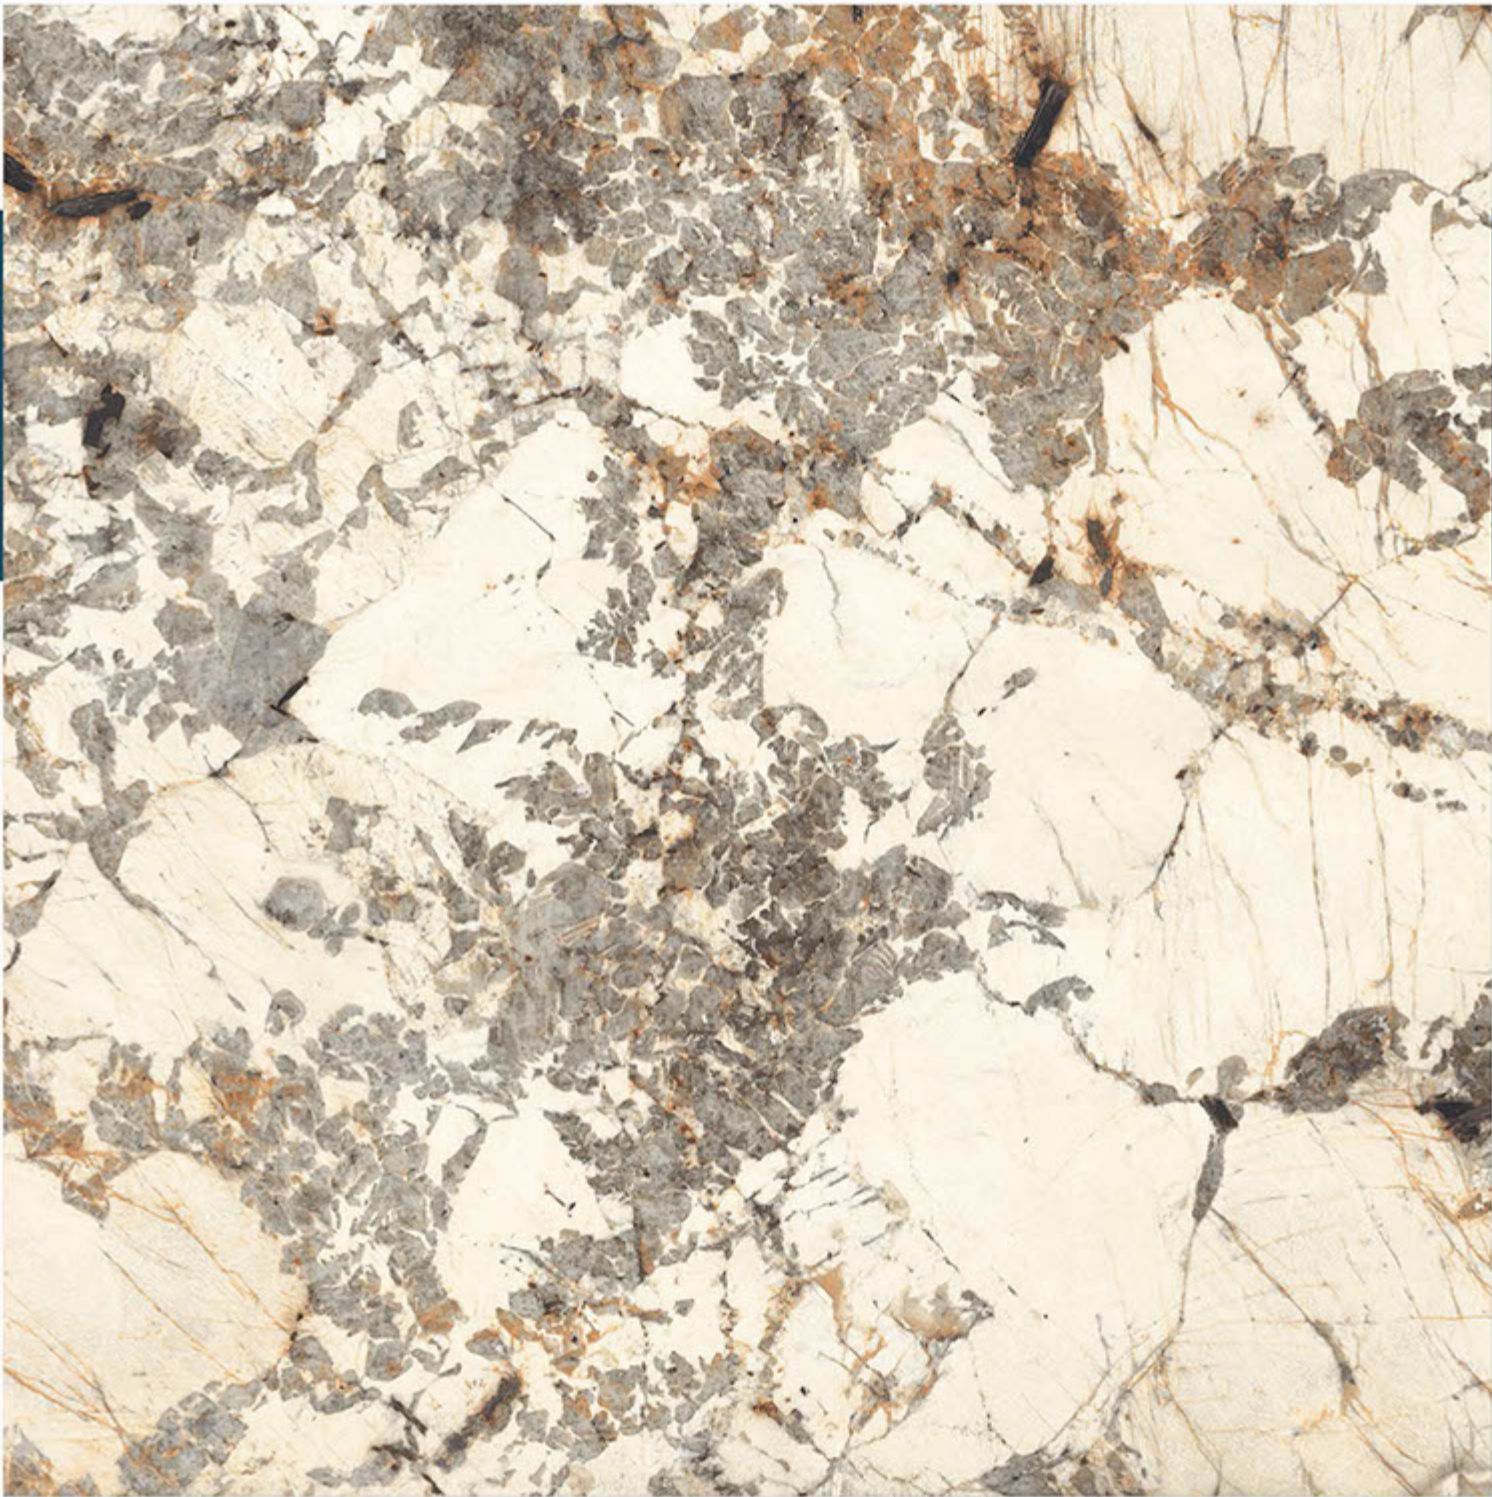

ARISTONE CEROBÉ

1200 X 1200 MM ,GLOSSY ,

Contact no. +91 99980 87802