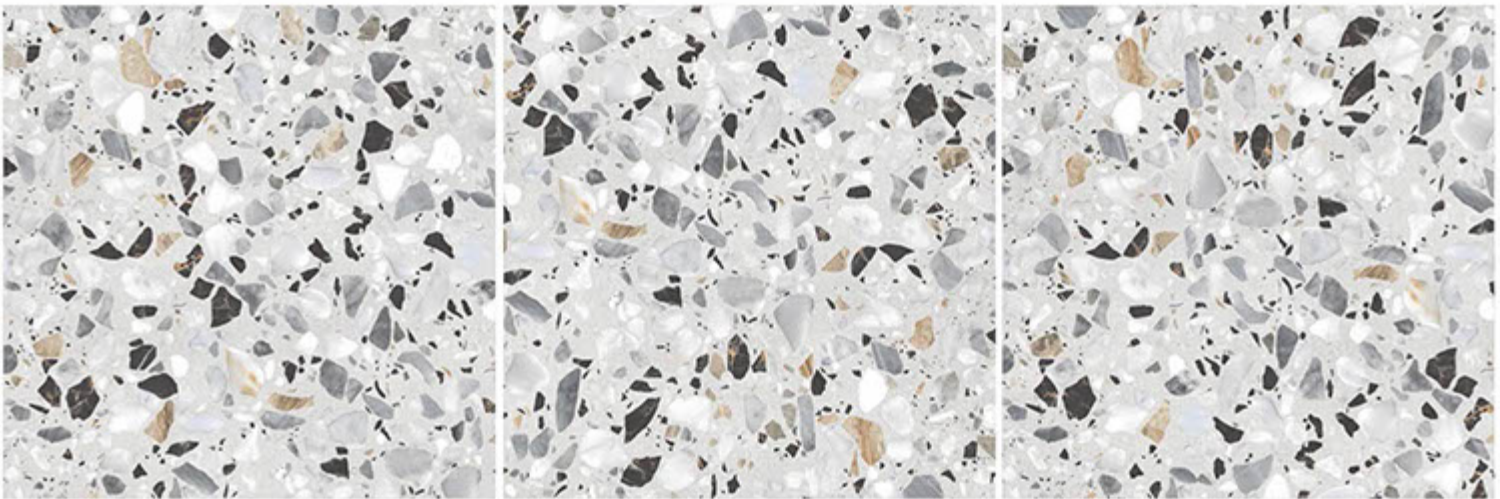

TERRAZZO ICE GREY

1200 X 1200 MM ,GLOSSY ,

Contact no. +91 99980 87802