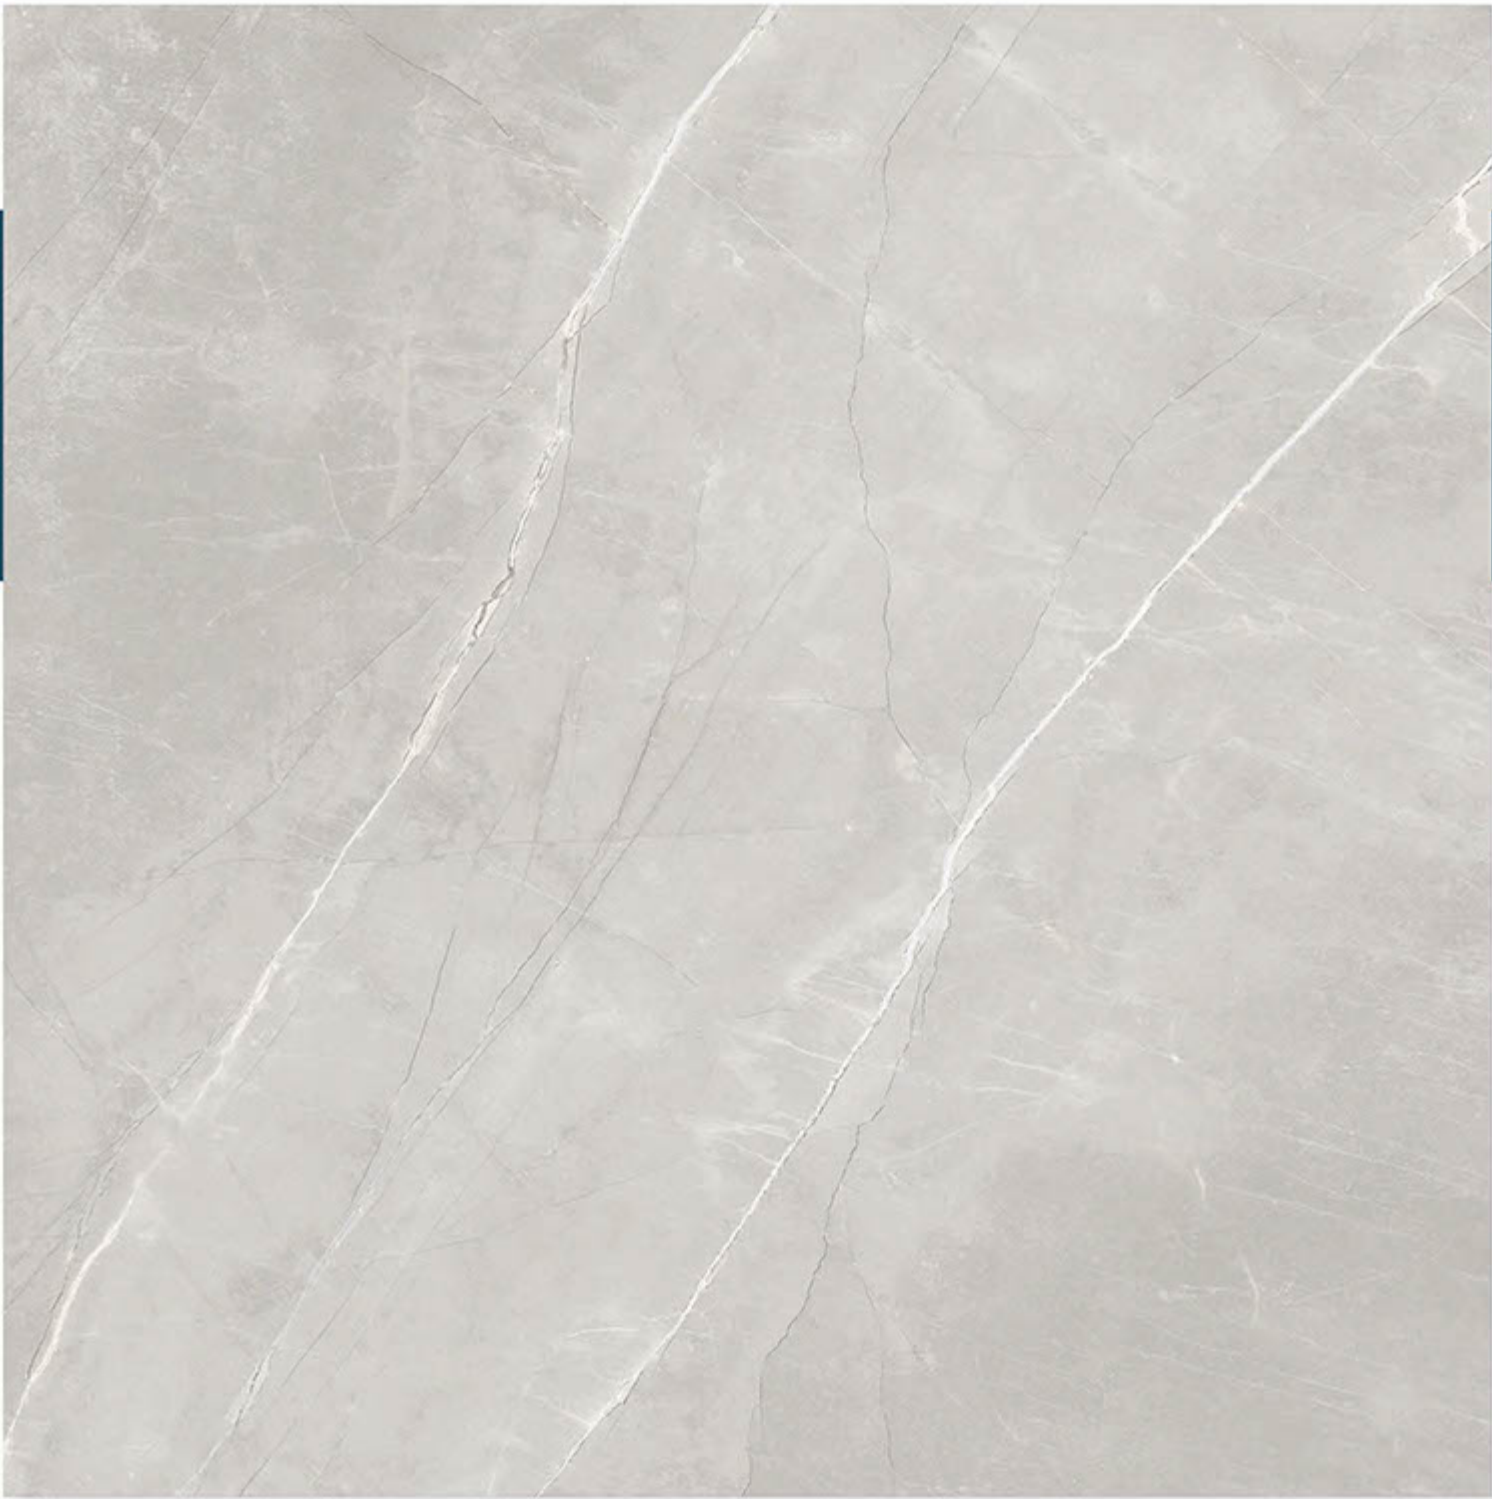

1200 X 1200 MM ,GLOSSY ,

Contact no. +91 99980 87802

**RIGATO BROWN**

1200 X 1200 MM ,GLOSSY ,

Contact no. +91 99980 87802

**RIGATO WHITE**

1200 X 1200 MM ,GLOSSY ,

Contact no. +91 99980 87802