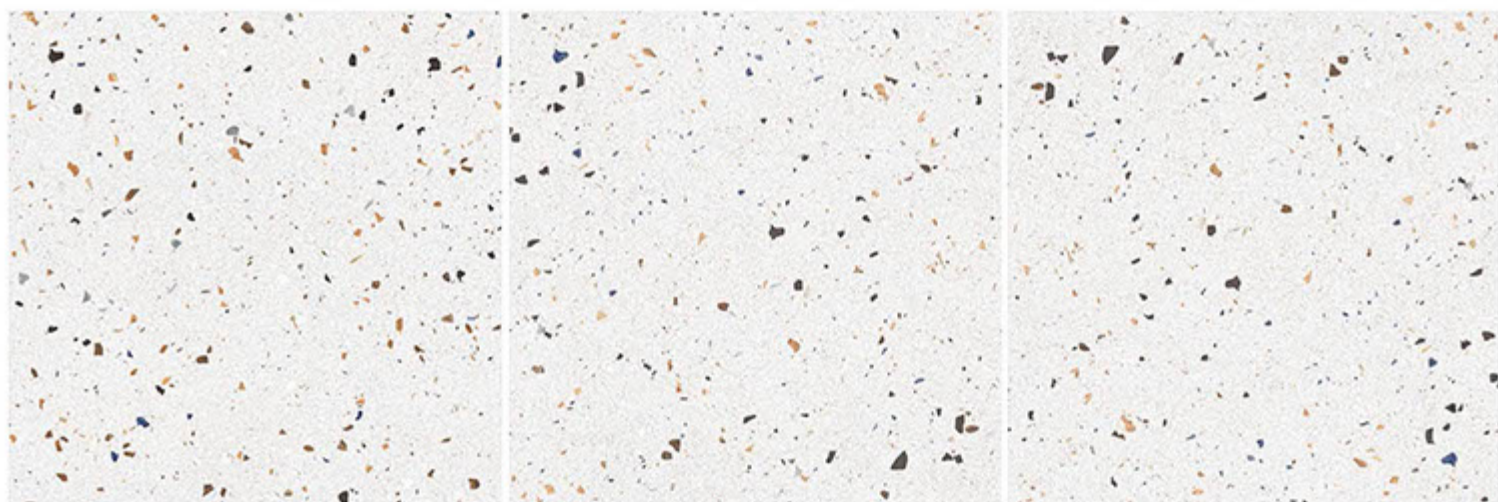

1200 X 1200 MM ,GLOSSY ,

Contact no. +91 99980 87802

**TERRAZZO NATURAL**

1200 X 1200 MM, GLOSSY,

Contact no. +91 99980 87802

**TERRAZZO PEARD**

1200 X 1200 MM ,GLOSSY ,

Contact no. +91 99980 87802