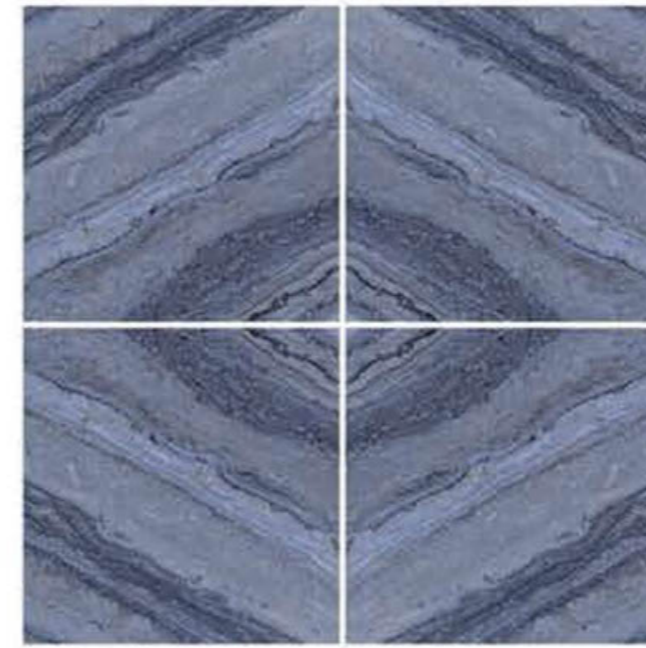

60X60 cm.

CARVISTA BEIGE

CARVISTA CREAMA

NAICA MARBLE

PERLATO SICILIA NATURAL

AZZURRO MARMO

GRANITY CREAMA

EXAGRES INTERNATIONAL
PRIVATE LIMITED