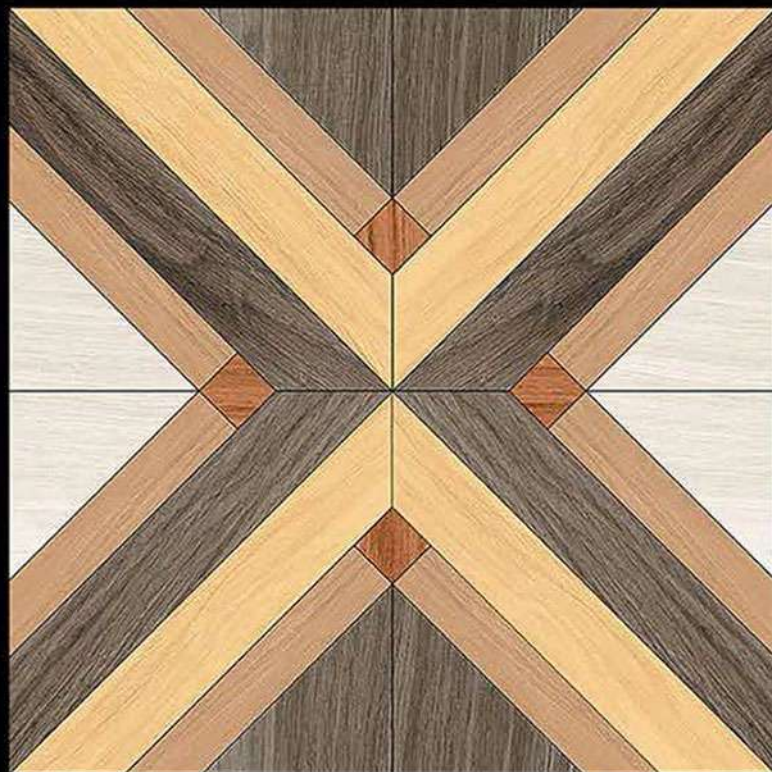

EXAGRES INTERNATIONAL
PRIVATE LIMITED

Satin Collection

Design No:-80062