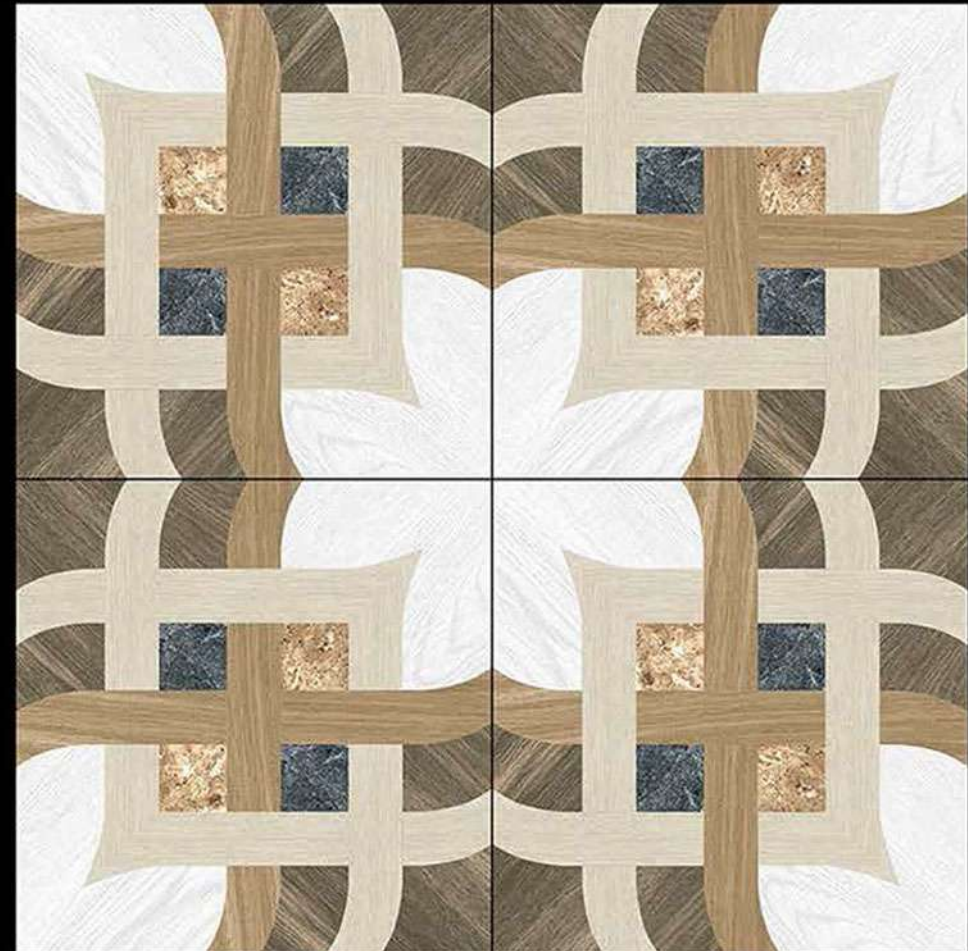

Contact no. +91 99980 87802