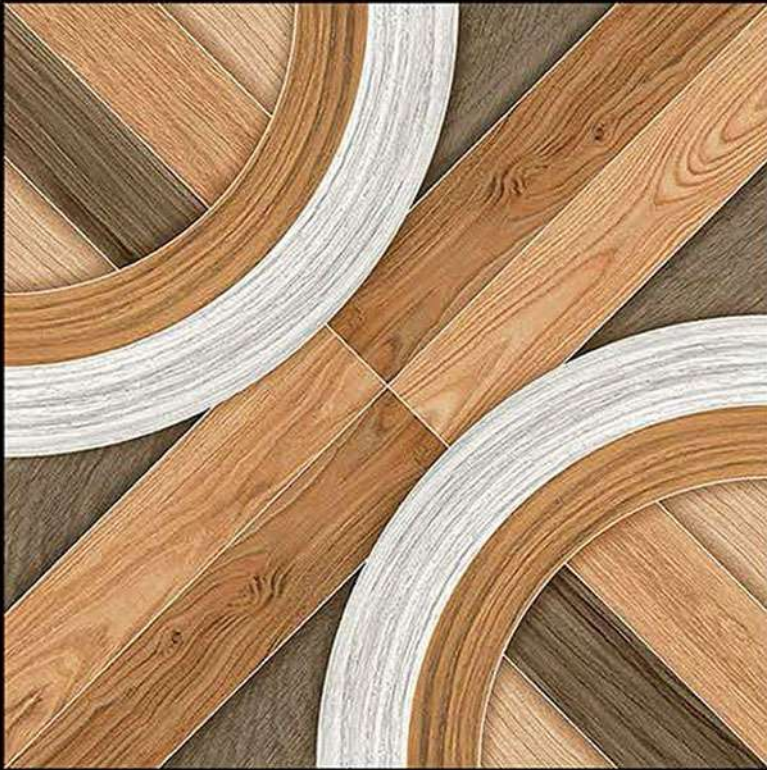

EXAGRES INTERNATIONAL
PRIVATE LIMITED

Satin Collection

Design No:-80076