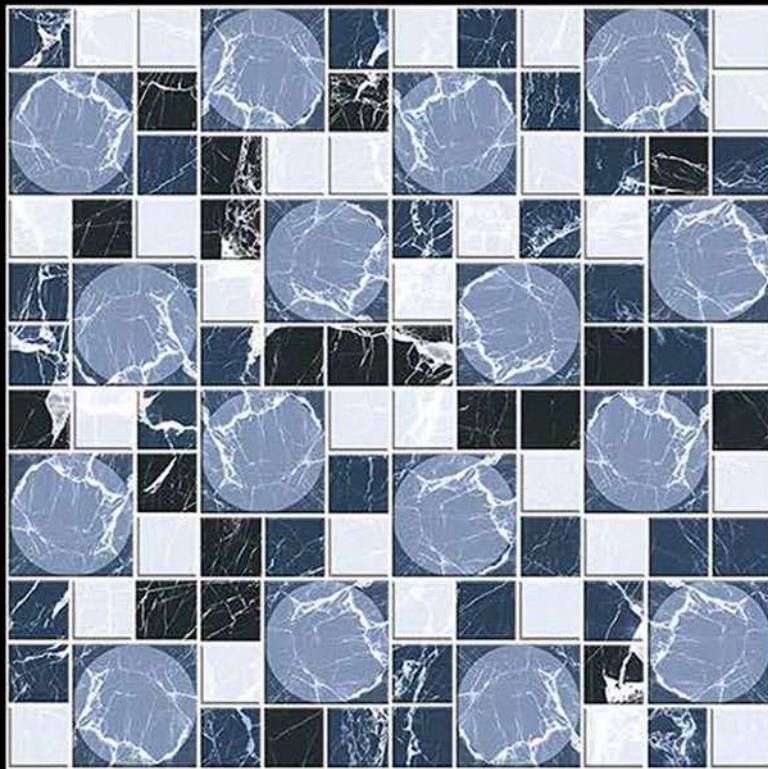

Design No:-80109

EXAGRES INTERNATIONAL
PRIVATE LIMITED

Satin Collection