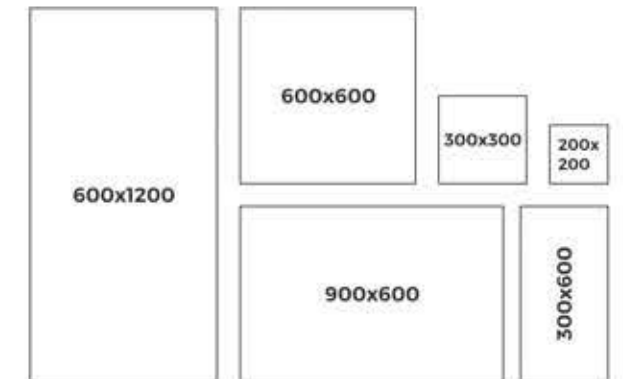

**EXAGRES INTERNATIONAL**  
PRIVATE LIMITED

**20M** | **16M**

Cosmic Beige

Cosmic Black

Cosmos Ivory

Darwin Graffito

Fossil Gray

Available Sizes