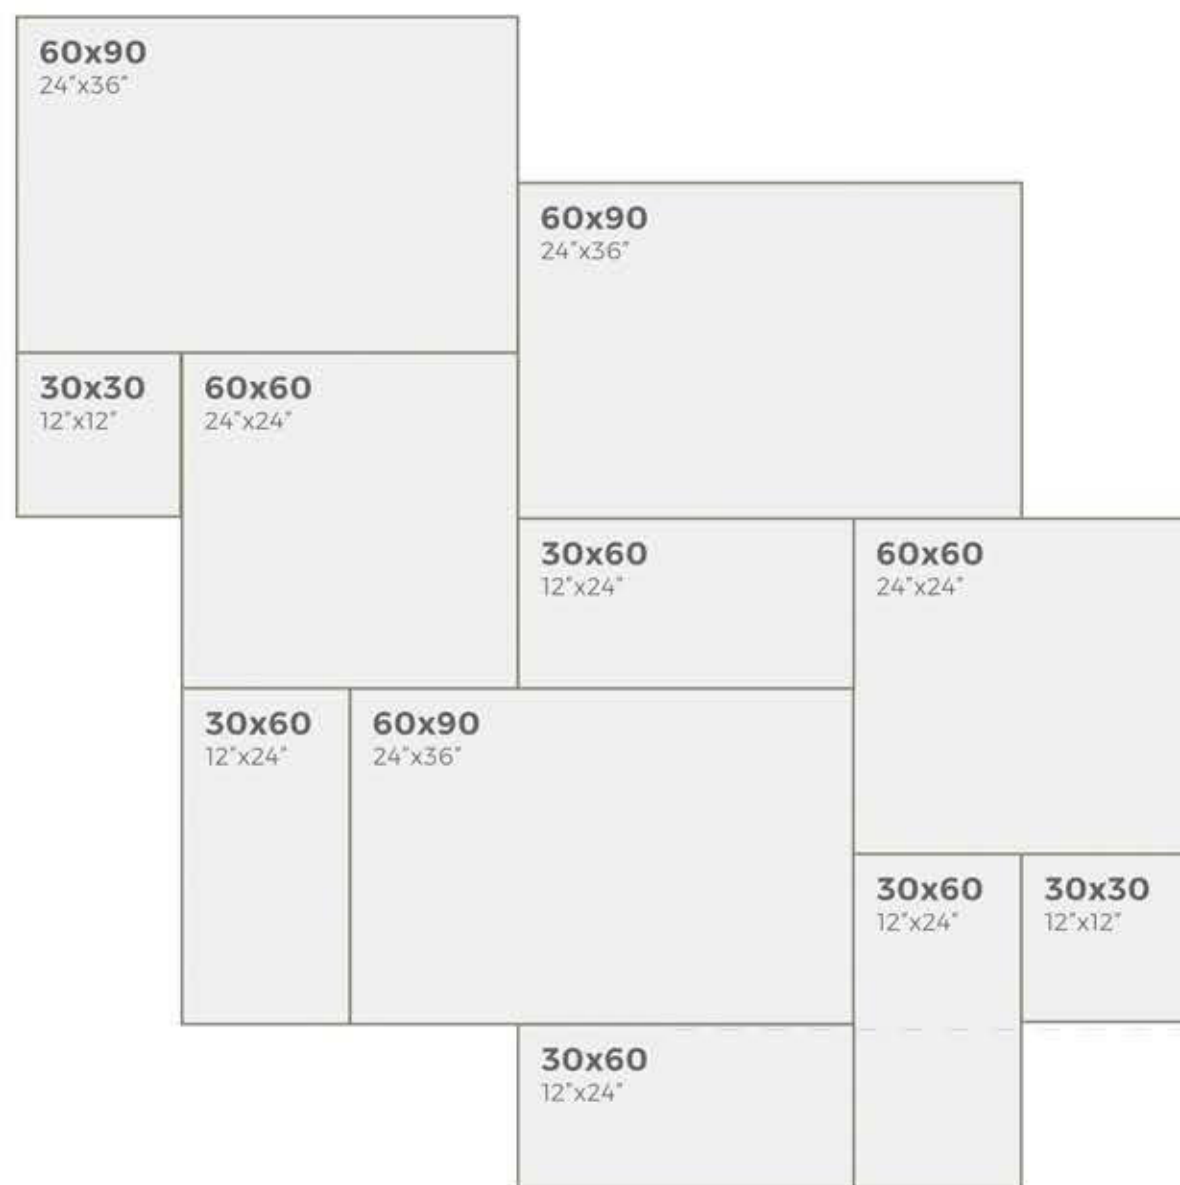

MODULE SERVICE

Modular Service. Different Formats, Great Freedom. Customize Your Floor, Scegli Il Tuo Colore. Modulate Operation. Different Sizes, Greater Freedom.personalize Choose Your Color. Modular Service. Modulate Service. Different Sizes, Greater Freedom. Customize Your Pavé. Choose Your Color.