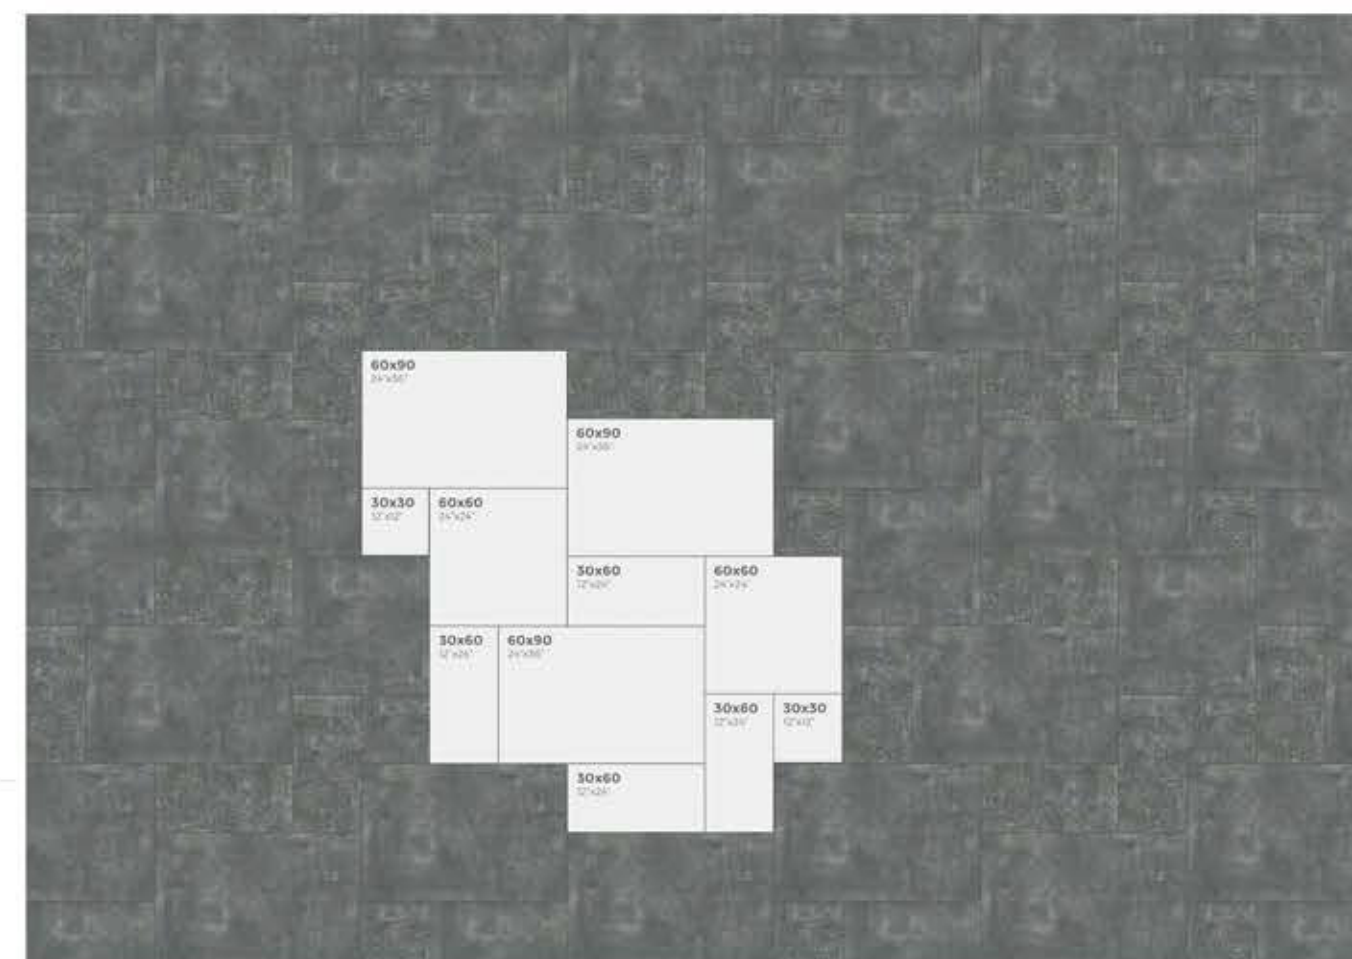

DIFFERENT SIZES, GREATER FREEDOM.
CUSTOMIZE YOUR PAVING. CHOOSE YOUR COLOR

Module 5*

- 90x60 = 56%
- 60x60 = 25%
- 30x60 = 13%

Available in all colors 60x90 & 60x120

Disponibile in tutti i colori 60x90 & 60x120

In allen Farben erhältlich 60x90 & 60x120

Disponible dans toutes les couleurs 60x90 & 60x120