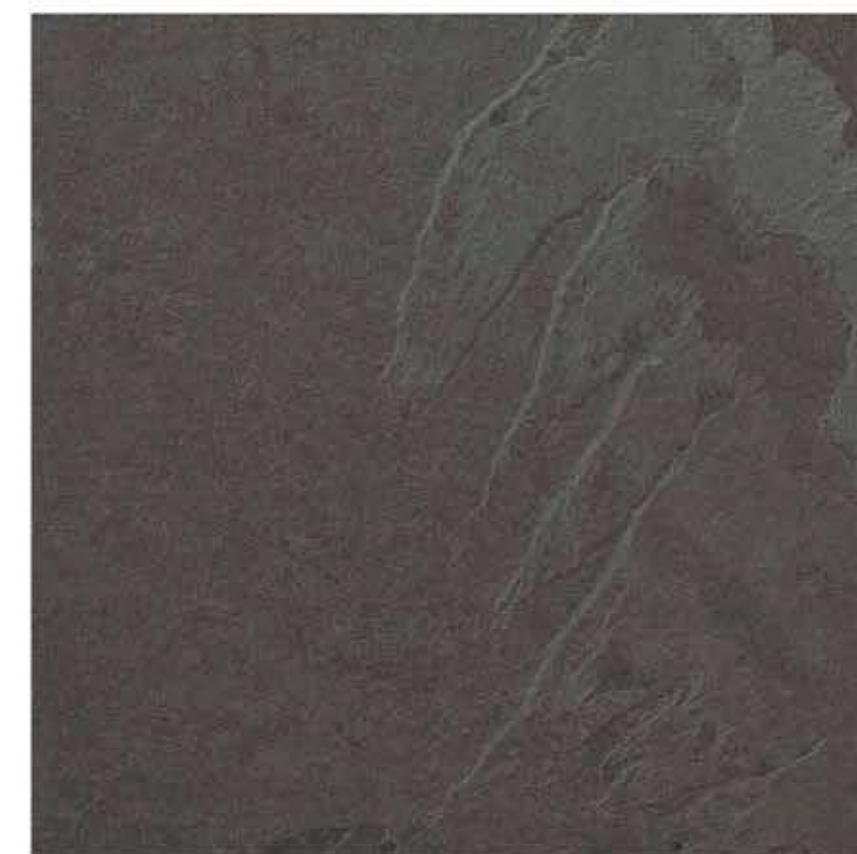

EXAGRES INTERNATIONAL
PRIVATE LIMITED

20^{CM} | 16^{CM}

**REINTRODUCE
THE CONCEPT
OF LAVISH LIVING**

Black Slate

CONTACT-9998087802